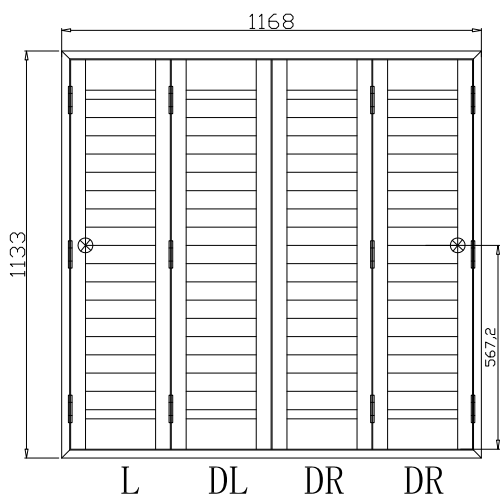

Louvre Quantity(叶片数量): 18

Louvre Size(叶片尺寸): 464.3mm

Rail Size(上下板尺寸): 516mm

Order No(订单号):FALK WILKINSHAW

Item(序号): 1

Room(房间号):HALL

Louvre Size(叶片类型): 64mm

Deep Plain L Frame 60mm

Louvre Quantity(叶片数量): 18

Louvre Size(叶片尺寸): 467.3mm

Rail Size(上下板尺寸): 519mm

Order No(订单号):FALK WILKINSHAW

Item(序号): 2

Room(房间号):DINING

Louvre Size(叶片类型): 64mm

Deep Plain L Frame 60mm

NOTES:

- Shutter Color: Timeless White(覆盖色)
- Hinges Color: White(白色)
- Qty(数量): 1
- Material(材质): Balmoral Pine Wood(松木)
- Configuration(窗扇结构): LDL-DRDR,IN, 4Side, 41.3mm Astrigal, Deep Plain L Frame 60mm
- Tilt rod type(拉杆类型): Easy tilt rod(齿条拉杆)
- Louvre Quantity(叶片数量): 72
- Louvre Size(叶片尺寸): 193.35mm
- Rail Size(上下板尺寸): 245.05mm

Order No(订单号): FALK WILKINSHAW
 Item(序号): 3
 Room(房间号): DINING
 Louvre Size(叶片类型): 64mm