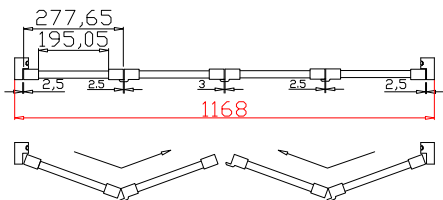

Louvre Quantity(叶片数量): 18

Louvre Size(叶片尺寸): 464.3mm

Rail Size(上下板尺寸): 516mm

Order No(订单号):FALK WILKINSHAW

Item(序号): 1

Room(房间号):HALL

Louvre Size(叶片类型): 64mm

Deep Plain L Frame 60mm

Louvre Quantity(叶片数量): 18

Louvre Size(叶片尺寸): 467.3mm

Rail Size(上下板尺寸): 519mm

Order No(订单号):FALK WILKINSHAW

Item(序号): 2

Room(房间号):DINING

Louvre Size(叶片类型): 64mm

Deep Plain L Frame 60mm

NOTES:

- Shutter Color: Timeless White(覆盖色)
- Hinges Color: White(白色)
- Qty(数量): 1
- Material(材质): Balmoral Pine Wood(松木)
- Configuration(窗扇结构): LDL-DRDR,IN, 4Side, 41.3mm Astrigal, Deep Plain L Frame 60mm
- Tilt rod type(拉杆类型): Easy tilt rod(齿条拉杆)
- Louvre Quantity(叶片数量): 72
- Louvre Size(叶片尺寸): 193.35mm
- Rail Size(上下板尺寸): 245.05mm

Order No(订单号): FALK WILKINSHAW
 Item(序号): 3
 Room(房间号): DINING
 Louvre Size(叶片类型): 64mm