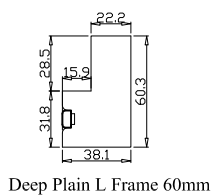

Louvre Quantity(叶片数量): 18

Louvre Size(叶片尺寸): 464.3mm

Rail Size(上下板尺寸): 516mm

Order No(订单号):FALK WILKINSHAW

Item(序号): 1

Room(房间号):HALL

Louvre Size(叶片类型): 64mm

Deep Plain L Frame 60mm

Louvre Quantity(叶片数量): 18

Louvre Size(叶片尺寸): 467.3mm

Rail Size(上下板尺寸): 519mm

Order No(订单号):FALK WILKINSHAW

Item(序号): 2

Room(房间号):DINING

Louvre Size(叶片类型): 64mm

Deep Plain L Frame 60mm

NOTES:

- Shutter Color: Timeless White(覆盖色)
- Hinges Color: White(白色)
- Qty(数量): 1
- Material(材质): Balmoral Pine Wood(松木)
- Configuration(窗扇结构): LDL-DRDR,IN, 4Side, 41.3mm Astrigal, Deep Plain L Frame 60mm
- Tilt rod type(拉杆类型): Easy tilt rod(齿条拉杆)
- Louvre Quantity(叶片数量): 72
- Louvre Size(叶片尺寸): 193.35mm
- Rail Size(上下板尺寸): 245.05mm

Order No(订单号): FALK WILKINSHAW
 Item(序号): 3
 Room(房间号): DINING
 Louvre Size(叶片类型): 64mm