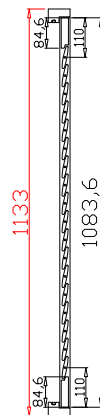

Louvre Quantity(叶片数量): 18

Louvre Size(叶片尺寸): 464.3mm

Rail Size(上下板尺寸): 516mm

Order No(订单号):FALK WILKINSHAW

Item(序号): 1

Room(房间号):HALL

Louvre Size(叶片类型): 64mm

Deep Plain L Frame 60mm

Louvre Quantity(叶片数量): 18

Louvre Size(叶片尺寸): 467.3mm

Rail Size(上下板尺寸): 519mm

Order No(订单号):FALK WILKINSHAW

Item(序号): 2

Room(房间号):DINING

Louvre Size(叶片类型): 64mm

Deep Plain L Frame 60mm

NOTES:

- Shutter Color: Timeless White(覆盖色)
- Hinges Color: White(白色)
- Qty(数量): 1
- Material(材质): Balmoral Pine Wood(松木)
- Configuration(窗扇结构): LDL-DRDR,IN, 4Side, 41.3mm Astrigal, Deep Plain L Frame 60mm
- Tilt rod type(拉杆类型): Easy tilt rod(齿条拉杆)
- Louvre Quantity(叶片数量): 72
- Louvre Size(叶片尺寸): 193.35mm
- Rail Size(上下板尺寸): 245.05mm

Order No(订单号): FALK WILKINSHAW
 Item(序号): 3
 Room(房间号): DINING
 Louvre Size(叶片类型): 64mm