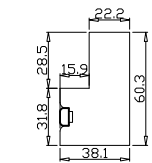

Louvre Quantity(叶片数量): 18

Louvre Size(叶片尺寸): 464.3mm

Rail Size(上下板尺寸): 516mm

Order No(订单号):FALK WILKINSHAW

Item(序号): 1

Room(房间号):HALL

Louvre Size(叶片类型): 64mm

Deep Plain L Frame 60mm

Louvre Quantity(叶片数量): 18

Louvre Size(叶片尺寸): 467.3mm

Rail Size(上下板尺寸): 519mm

Order No(订单号):FALK WILKINSHAW

Item(序号): 2

Room(房间号):DINING

Louvre Size(叶片类型): 64mm

Deep Plain L Frame 60mm

NOTES:

- Shutter Color: Timeless White(覆盖色)
- Hinges Color: White(白色)
- Qty(数量): 1
- Material(材质): Balmoral Pine Wood(松木)
- Configuration(窗扇结构): LDL-DRDR,IN, 4Side, 41.3mm Astrigal, Deep Plain L Frame 60mm
- Tilt rod type(拉杆类型): Easy tilt rod(齿条拉杆)
- Louvre Quantity(叶片数量): 72
- Louvre Size(叶片尺寸): 193.35mm
- Rail Size(上下板尺寸): 245.05mm

Order No(订单号): FALK WILKINSHAW
 Item(序号): 3
 Room(房间号): DINING
 Louvre Size(叶片类型): 64mm