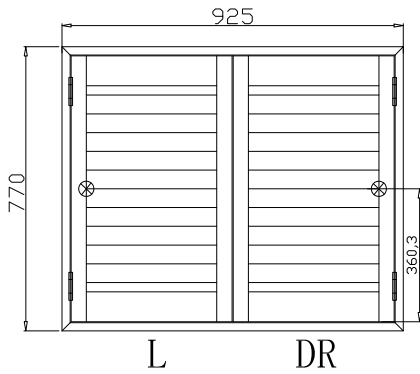

T-Post-46.5(+50)

Deep Plain L Frame 60mm

**NOTES:**

Shutter Color: Timeless White(覆盖色)

Hinges Color: White(白色)

Qty(数量): 1

Material(材质): Balmoral Pine Wood(松木)

Configuration(窗扇结构): LDLTRDR,IN, 4Side, 41.3mm Astrigal, Deep Plain L Frame 60mm

Tilt rod type(拉杆类型): Easy tilt rod(齿条拉杆)

Louvre Quantity(叶片数量): 44

Louvre Size(叶片尺寸): 377mm

Rail Size(上下板尺寸): 428.7mm

注意T柱尺寸有加高部分

Order No(订单号): HOME Rachel Robb

Item(序号): 1

Room(房间号): Main living room

Louvre Size(叶片类型): 64mm

11

**NOTES:**

- Shutter Color: Timeless White(覆盖色)
- Hinges Color: White(白色)
- Qty(数量): 1
- Material(材质): Balmoral Pine Wood(松木)
- Configuration(窗扇结构): L-DR,IN, 4Side, 41.3mm Astrigal, Deep Plain L Frame 60mm
- Tilt rod type(拉杆类型): Easy tilt rod(齿条拉杆)
- Louvre Quantity(叶片数量): 22
- Louvre Size(叶片尺寸): 352mm
- Rail Size(上下板尺寸): 403.7mm

- Order No(订单号): HOME Rachel Robb
- Item(序号): 2
- Room(房间号): Dining Room
- Louvre Size(叶片类型): 64mm

Deep Plain L Frame 60mm