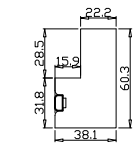

T-Post-46.5(+50)

Deep Plain L Frame 60mm

NOTES:

Shutter Color: Timeless White(覆盖色)

Hinges Color: White(白色)

Qty(数量): 1

Material(材质): Balmoral Pine Wood(松木)

Configuration(窗扇结构): LDLTRDR,IN, 4Side, 41.3mm Astrigal, Deep Plain L Frame 60mm

Tilt rod type(拉杆类型): Easy tilt rod(齿条拉杆)

Louvre Quantity(叶片数量): 44

Louvre Size(叶片尺寸): 377mm

Rail Size(上下板尺寸): 428.7mm

注意T柱尺寸有加高部分

Order No(订单号): HOME Rachel Robb

Item(序号): 1

Room(房间号): Main living room

Louvre Size(叶片类型): 64mm