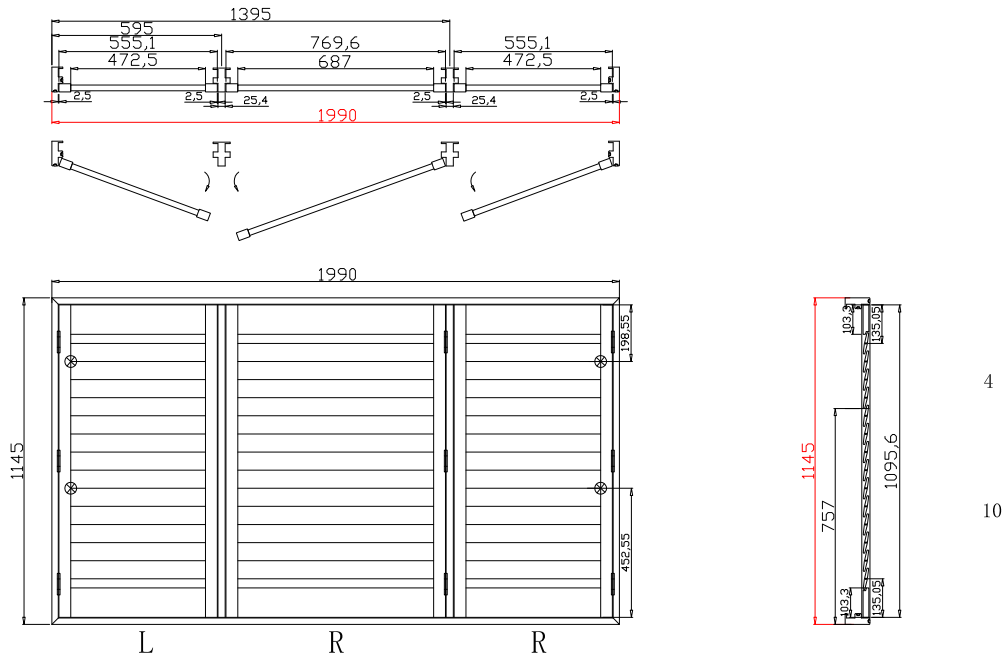

Configuration(窗扇结构): LD-R,IN, 4Side, 41.3mm Astrigal, Deep Plain L Frame 60mm

Tilt rod type(拉杆类型): Easy tilt rod(齿条拉杆)

Louvre Quantity(叶片数量): 20

Louvre Size(叶片尺寸): 316.5mm

Rail Size(上下板尺寸): 368.2mm

窗扇左压右，左扇先打开

Order No(订单号):INSP Inspired Blinds Uk York

Item(序号): 4

Room(房间号): LANDING

Louvre Size(叶片类型): 76mm

Deep Plain L Frame 60mm

NOTES:

Shutter Color:Concrete Grey(覆盖色)

Hinges Color:Stainless Steel(不锈钢合页)

Louvre Size(叶片尺寸): 470.8mm,685.3mm

Rail Size(上下板尺寸): 522.5mm,737mm

SHUTTER & SHADE NEEDED in dark grey cordless

配置深灰色无拉绳窗帘

Order No(订单号):INSP Inspired Blinds Uk York

Item(序号): 5

Room(房间号): LIVING ROOM

Louvre Size(叶片类型): 76mm