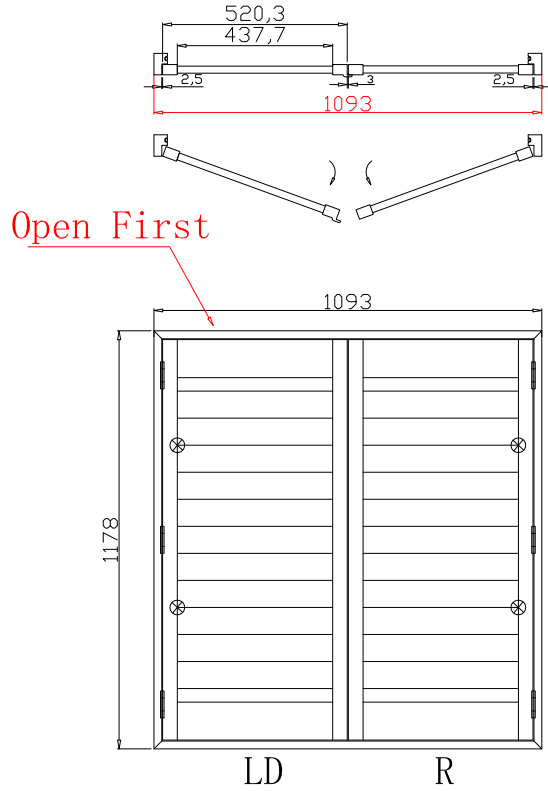

NOTES:

Shutter Color:Concrete Grey(覆盖色)

Hinges Color:Stainless Steel(不锈钢合页)

Qty(数量): 1

Material(材质): Balmoral Pine Wood(松木)

Configuration(窗扇结构): LD-R,IN, 4Side, 41.3mm Astrigal, Deep Plain L Frame 60mm

Tilt rod type(拉杆类型): Hidden tilt rod (隐形拉杆)

Louvre Quantity(叶片数量): 24

Louvre Size(叶片尺寸): 436mm

Rail Size(上下板尺寸): 487.7mm

窗扇左压右，左扇先打开

Order No(订单号):INSP Inspired Blinds Uk York

Item(序号): 7

Room(房间号): HOME - REAR LEFT BEDROOM

Louvre Size(叶片类型): 89mm