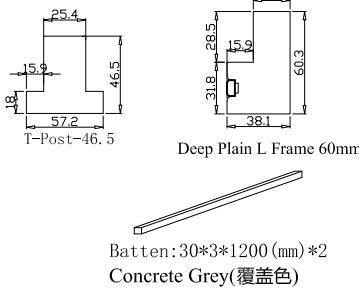

NOTES:

Shutter Color: Concrete Grey(覆盖色)
Hinges Color: Stainless Steel(不锈钢合页)
Qty(数量): 1
Material(材质): Balmoral Pine Wood(松木)
Configuration(窗扇结构): LDLTR, IN, 4Side, 41.3mm Astrigal, Deep Plain L Frame 60mm
Tilt rod type(拉杆类型): Easy tilt rod(齿条拉杆)
Louvre Quantity(叶片数量): 28,14
Louvre Size(叶片尺寸): 402.5mm, 461.8mm
Rail Size(上下板尺寸): 454.2mm, 513.5mm

Order No(订单号): INSP Inspired Blinds Uk York
Item(序号): 6
Room(房间号): KITCHEN
Louvre Size(叶片类型): 76mm