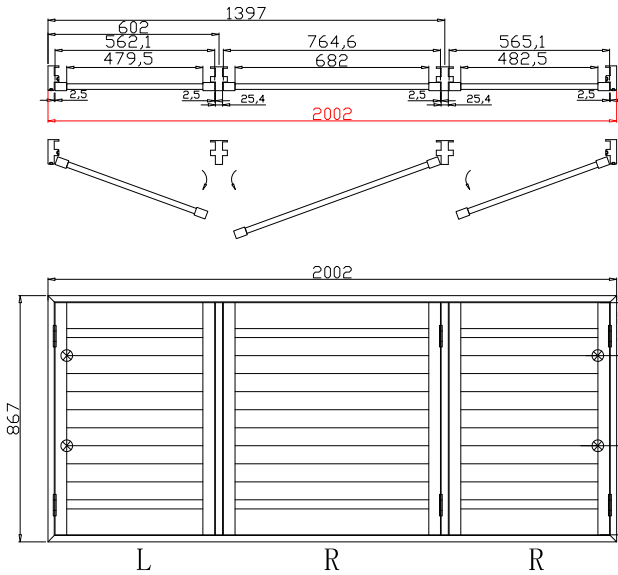

Tilt rod type(拉杆类型): Easy tilt rod(齿条拉杆)

Louvre Quantity(叶片数量): 14,28

Louvre Size(叶片尺寸): 549.5mm,353.35mm

Rail Size(上下板尺寸): 601.2mm,405.05mm

窗扇左压右，左扇先打开

Order No(订单号):INSP Inspired Blinds Uk York

Item(序号): 1

Room(房间号): TOP FLOOR BEDROOM

Louvre Size(叶片类型): 76mm

4
6

NOTES:

Shutter Color: Concrete Grey(覆盖色)

Hinges Color: Stainless Steel(不锈钢合页)

Qty(数量): 1

Material(材质): Balmoral Pine Wood(松木)

Configuration(窗扇结构): LTRTR, IN, 4Side, 41.3mm Butt, Double Insert F Frame 85mm with type 1 blind system

Tilt rod type(拉杆类型): Easy tilt rod(齿条拉杆)

Louvre Quantity(叶片数量): 10,10,10

Louvre Size(叶片尺寸): 477.8mm, 680.3mm, 480.8mm

Configuration(窗扇结构): LD-R,IN, 4Side, 41.3mm Astrigal, Deep Plain L Frame 60mm

Tilt rod type(拉杆类型): Easy tilt rod(齿条拉杆)

Louvre Quantity(叶片数量): 20

Louvre Size(叶片尺寸): 316.5mm

Rail Size(上下板尺寸): 368.2mm

窗扇左压右，左扇先打开