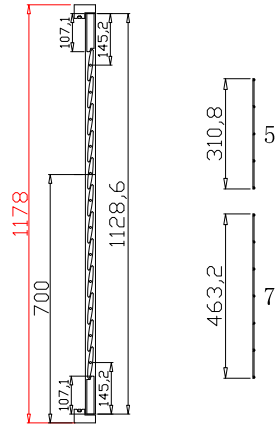

NOTES:

Shutter Color:Concrete Grey(覆盖色)

Hinges Color:Stainless Steel(不锈钢合页)

Qty(数量): 1

Material(材质): Balmoral Pine Wood(松木)

Configuration(窗扇结构): LD-R,IN, 4Side, 41.3mm Astrigal, Deep Plain L Frame 60mm

Tilt rod type(拉杆类型): Hidden tilt rod (隐形拉杆)

Louvre Quantity(叶片数量): 24

Louvre Size(叶片尺寸): 436mm

Rail Size(上下板尺寸): 487.7mm

窗扇左压右，左扇先打开

Order No(订单号):INSP Inspired Blinds Uk York

Item(序号): 7

Room(房间号): HOME - REAR LEFT BEDROOM

Louvre Size(叶片类型): 89mm