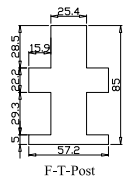

Double Insert F Frame 85mm

NOTES:

- Shutter Color: Concrete Grey (覆盖色)
- Hinges Color: Stainless Steel (不锈钢合页)
- Qty (数量): 1
- Material (材质): Balmoral Pine Wood (松木)
- Configuration (窗扇结构): LTRDR, IN, 4Side, 41.3mm Astrigal, Double Insert F Frame 85mm with type 1 blind system
- Tilt rod type (拉杆类型): Easy tilt rod (齿条拉杆)
- Louvre Quantity (叶片数量): 10, 20
- Louvre Size (叶片尺寸): 471.8mm, 325.5mm
- Rail Size (上下板尺寸): 523.5mm, 377.2mm
- **SHUTTER & SHADE NEEDED in dark grey cordless**
- **配置深灰色无拉绳窗帘**

Order No (订单号): INSP Inspired Blinds Uk York
Item (序号): 3
Room (房间号): REAR BEDROOM
Louvre Size (叶片类型): 76mm

4
6