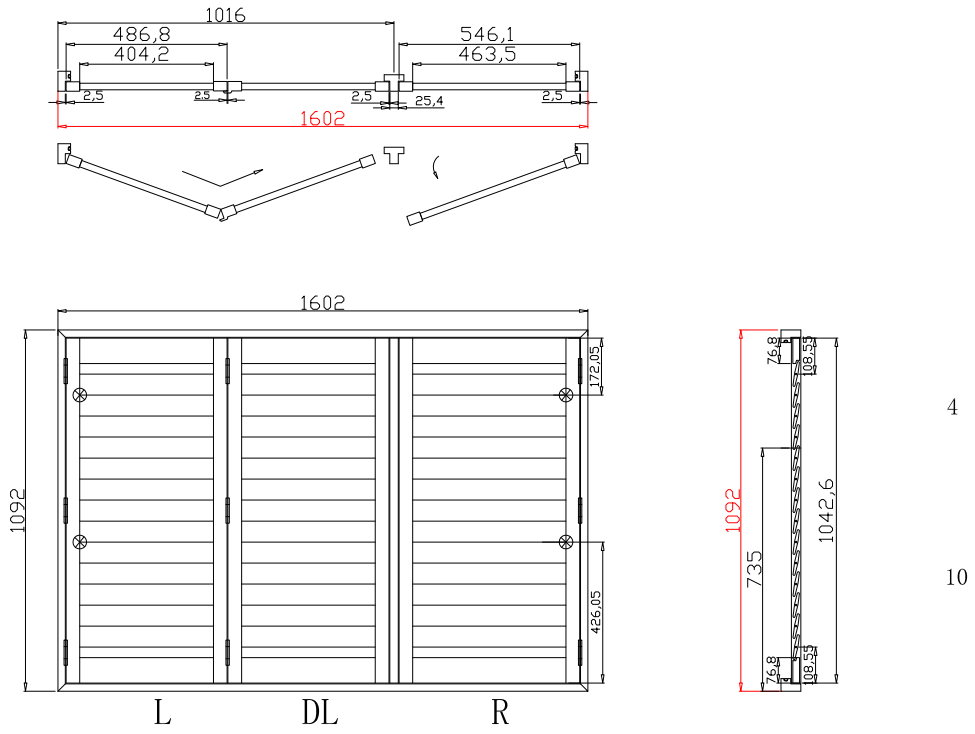

Louvre Size(叶片尺寸): 470.8mm,685.3mm

Rail Size(上下板尺寸): 522.5mm,737mm

SHUTTER & SHADE NEEDED in dark grey cordless

配置深灰色无拉绳窗帘

Order No(订单号):INSP Inspired Blinds Uk York

Item(序号): 5

Room(房间号): LIVING ROOM

Louvre Size(叶片类型): 76mm

F-T-Post

Double Insert F Frame 85mm

NOTES:

Shutter Color: Concrete Grey(覆盖色)
 Hinges Color: Stainless Steel(不锈钢合页)
 Qty(数量): 1
 Material(材质): Balmoral Pine Wood(松木)
 Configuration(窗扇结构): LDLTR, IN, 4Side, 41.3mm Astrigal, Deep Plain L Frame 60mm
 Tilt rod type(拉杆类型): Easy tilt rod(齿条拉杆)
 Louvre Quantity(叶片数量): 28,14
 Louvre Size(叶片尺寸): 402.5mm, 461.8mm
 Rail Size(上下板尺寸): 454.2mm, 513.5mm