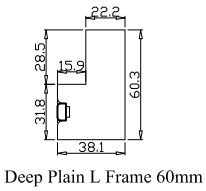

NOTES:

Shutter Color:Concrete Grey(覆盖色)

Hinges Color:Stainless Steel(不锈钢合页)

Qty(数量): 1

Material(材质): Balmoral Pine Wood(松木)

Configuration(窗扇结构): LD-R,IN, 4Side, 41.3mm Astrigal, Deep Plain L Frame 60mm

Tilt rod type(拉杆类型): Hidden tilt rod (隐形拉杆)

Louvre Quantity(叶片数量): 24

Louvre Size(叶片尺寸): 436mm

Rail Size(上下板尺寸): 487.7mm

窗扇左压右，左扇先打开

Order No(订单号):INSP Inspired Blinds Uk York

Item(序号): 7

Room(房间号): HOME - REAR LEFT BEDROOM

Louvre Size(叶片类型): 89mm