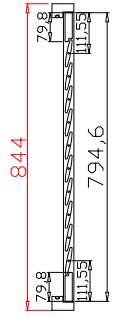

10

NOTES:

Shutter Color:Concrete Grey(覆盖色)

Hinges Color:Stainless Steel(不锈钢合页)

Qty(数量): 1

Material(材质): Balmoral Pine Wood(松木)

Configuration(窗扇结构): LD-R,IN, 4Side, 41.3mm Astrigal, Deep Plain L Frame 60mm

Tilt rod type(拉杆类型): Easy tilt rod(齿条拉杆)

Louvre Quantity(叶片数量): 20

Louvre Size(叶片尺寸): 316.5mm

Rail Size(上下板尺寸): 368.2mm

窗扇左压右，左扇先打开

Order No(订单号):INSP Inspired Blinds Uk York

Item(序号): 4

Room(房间号): LANDING

Louvre Size(叶片类型): 76mm