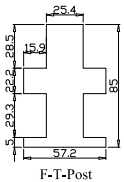

Louvre Size(叶片尺寸): 470.8mm,685.3mm

Rail Size(上下板尺寸): 522.5mm,737mm

SHUTTER & SHADE NEEDED in dark grey cordless

配置深灰色无拉绳窗帘

Order No(订单号):INSP Inspired Blinds Uk York

Item(序号): 5

Room(房间号): LIVING ROOM

Louvre Size(叶片类型): 76mm

F-T-Post

Double Insert F Frame 85mm

NOTES:

Shutter Color: Concrete Grey(覆盖色)
 Hinges Color: Stainless Steel(不锈钢合页)
 Qty(数量): 1
 Material(材质): Balmoral Pine Wood(松木)
 Configuration(窗扇结构): LDLTR, IN, 4Side, 41.3mm Astrigal, Deep Plain L Frame 60mm
 Tilt rod type(拉杆类型): Easy tilt rod(齿条拉杆)
 Louvre Quantity(叶片数量): 28,14
 Louvre Size(叶片尺寸): 402.5mm, 461.8mm
 Rail Size(上下板尺寸): 454.2mm, 513.5mm

Configuration(窗扇结构): LD-R,IN, 4Side, 41.3mm Astrigal, Deep Plain L Frame 60mm

Tilt rod type(拉杆类型): Hidden tilt rod (隐形拉杆)

Louvre Quantity(叶片数量): 24

Louvre Size(叶片尺寸): 436mm

Rail Size(上下板尺寸): 487.7mm

窗扇左压右，左扇先打开