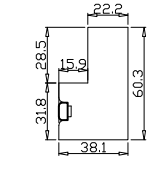

Configuration(窗扇结构): LD-R,IN, 4Side, 41.3mm Astrigal, Deep Plain L Frame 60mm

Tilt rod type(拉杆类型): Easy tilt rod(齿条拉杆)

Louvre Quantity(叶片数量): 20

Louvre Size(叶片尺寸): 316.5mm

Rail Size(上下板尺寸): 368.2mm

窗扇左压右，左扇先打开

Order No(订单号):INSP Inspired Blinds Uk York

Item(序号): 4

Room(房间号): LANDING

Louvre Size(叶片类型): 76mm

Deep Plain L Frame 60mm

NOTES:

Shutter Color:Concrete Grey(覆盖色)

Hinges Color:Stainless Steel(不锈钢合页)

Louvre Size(叶片尺寸): 470.8mm,685.3mm

Rail Size(上下板尺寸): 522.5mm,737mm

SHUTTER & SHADE NEEDED in dark grey cordless

配置深灰色无拉绳窗帘

Order No(订单号):INSP Inspired Blinds Uk York

Item(序号): 5

Room(房间号): LIVING ROOM

Louvre Size(叶片类型): 76mm

Configuration(窗扇结构): LD-R,IN, 4Side, 41.3mm Astrigal, Deep Plain L Frame 60mm

Tilt rod type(拉杆类型): Hidden tilt rod (隐形拉杆)

Louvre Quantity(叶片数量): 24

Louvre Size(叶片尺寸): 436mm

Rail Size(上下板尺寸): 487.7mm

窗扇左压右，左扇先打开