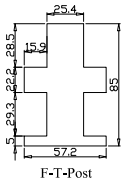

Configuration(窗扇结构): LTRTR, IN, 4Side, 41.3mm Butt, Double Insert F Frame 85mm with type 1 blind system

Tilt rod type(拉杆类型): Easy tilt rod(齿条拉杆)

Louvre Quantity(叶片数量): 10,10,10

Louvre Size(叶片尺寸): 477.8mm, 680.3mm, 480.8mm

Rail Size(上下板尺寸): 529.5mm, 732mm, 532.5mm

SHUTTER & SHADE NEEDED in dark grey cordless

配置深灰色无拉绳窗帘

Order No(订单号): INSP Inspired Blinds Uk York

Item(序号): 2

Room(房间号): 1ST FLOOR FRONT BEDROOM

Louvre Size(叶片类型): 76mm

Configuration(窗扇结构): LD-R,IN, 4Side, 41.3mm Astrigal, Deep Plain L Frame 60mm

Tilt rod type(拉杆类型): Easy tilt rod(齿条拉杆)

Louvre Quantity(叶片数量): 20

Louvre Size(叶片尺寸): 316.5mm

Rail Size(上下板尺寸): 368.2mm

窗扇左压右，左扇先打开

Configuration(窗扇结构): LD-R,IN, 4Side, 41.3mm Astrigal, Deep Plain L Frame 60mm

Tilt rod type(拉杆类型): Hidden tilt rod (隐形拉杆)

Louvre Quantity(叶片数量): 24

Louvre Size(叶片尺寸): 436mm

Rail Size(上下板尺寸): 487.7mm

窗扇左压右，左扇先打开