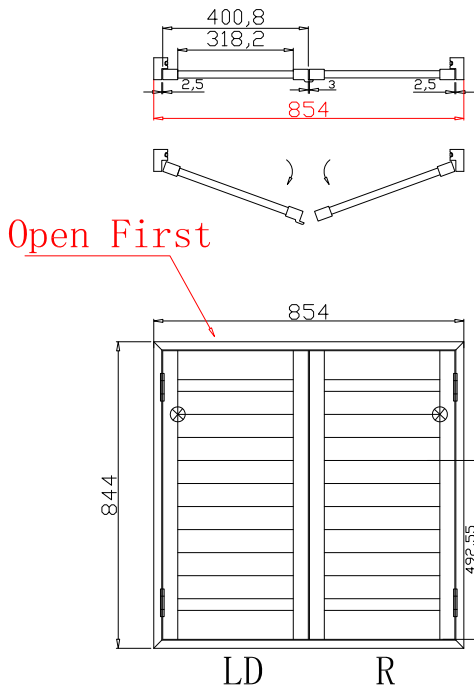

10

NOTES:

Shutter Color:Concrete Grey(覆盖色)

Hinges Color:Stainless Steel(不锈钢合页)

Qty(数量): 1

Material(材质): Balmoral Pine Wood(松木)

Configuration(窗扇结构): LD-R,IN, 4Side, 41.3mm Astrigal, Deep Plain L Frame 60mm

Tilt rod type(拉杆类型): Easy tilt rod(齿条拉杆)

Louvre Quantity(叶片数量): 20

Louvre Size(叶片尺寸): 316.5mm

Rail Size(上下板尺寸): 368.2mm

窗扇左压右，左扇先打开

Order No(订单号):INSP Inspired Blinds Uk York

Item(序号): 4

Room(房间号): LANDING

Louvre Size(叶片类型): 76mm