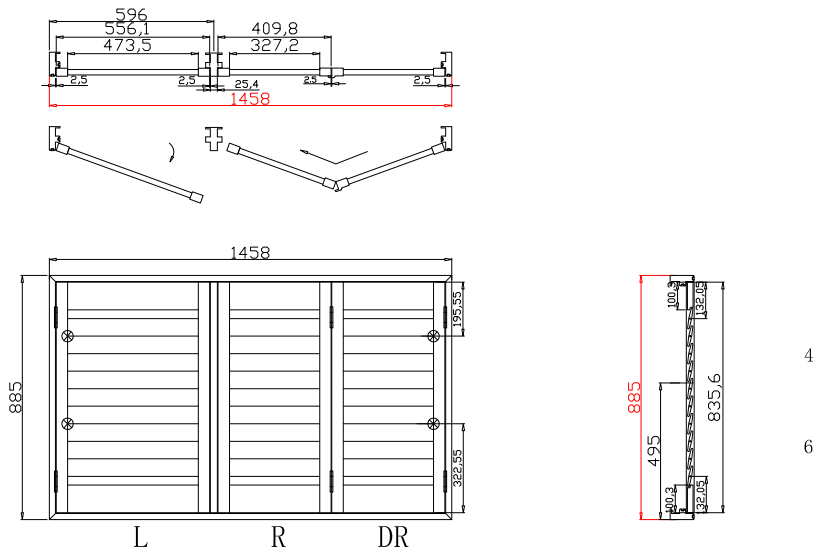

Configuration(窗扇结构): LTRTR, IN, 4Side, 41.3mm Butt, Double Insert F Frame 85mm with type 1 blind system

Tilt rod type(拉杆类型): Easy tilt rod(齿条拉杆)

Louvre Quantity(叶片数量): 10,10,10

Louvre Size(叶片尺寸): 477.8mm, 680.3mm, 480.8mm

Rail Size(上下板尺寸): 529.5mm, 732mm, 532.5mm

SHUTTER & SHADE NEEDED in dark grey cordless

配置深灰色无拉绳窗帘

Order No(订单号): INSP Inspired Blinds Uk York

Item(序号): 2

Room(房间号): 1ST FLOOR FRONT BEDROOM

Louvre Size(叶片类型): 76mm

F-T-Post

Double Insert F Frame 85mm

Double Insert F Frame 85mm

NOTES:

- Shutter Color: Concrete Grey (覆盖色)
- Hinges Color: Stainless Steel (不锈钢合页)
- Qty (数量): 1
- Material (材质): Balmoral Pine Wood (松木)
- Configuration (窗扇结构): LTRDR, IN, 4Side, 41.3mm Astrigal, Double Insert F Frame 85mm with type 1 blind system
- Tilt rod type (拉杆类型): Easy tilt rod (齿条拉杆)
- Louvre Quantity (叶片数量): 10, 20
- Louvre Size (叶片尺寸): 471.8mm, 325.5mm
- Rail Size (上下板尺寸): 523.5mm, 377.2mm
- SHUTTER & SHADE NEEDED in dark grey cordless**
- 配置深灰色无拉绳窗帘**

Configuration(窗扇结构): LD-R,IN, 4Side, 41.3mm Astrigal, Deep Plain L Frame 60mm

Tilt rod type(拉杆类型): Easy tilt rod(齿条拉杆)

Louvre Quantity(叶片数量): 20

Louvre Size(叶片尺寸): 316.5mm

Rail Size(上下板尺寸): 368.2mm

窗扇左压右，左扇先打开