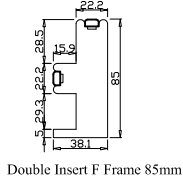

Configuration(窗扇结构): LD-R,IN, 4Side, 41.3mm Astrigal, Deep Plain L Frame 60mm

Tilt rod type(拉杆类型): Easy tilt rod(齿条拉杆)

Louvre Quantity(叶片数量): 20

Louvre Size(叶片尺寸): 316.5mm

Rail Size(上下板尺寸): 368.2mm

窗扇左压右，左扇先打开

Louvre Size(叶片尺寸): 470.8mm,685.3mm

Rail Size(上下板尺寸): 522.5mm,737mm

SHUTTER & SHADE NEEDED in dark grey cordless

配置深灰色无拉绳窗帘

Order No(订单号):INSP Inspired Blinds Uk York

Item(序号): 5

Room(房间号): LIVING ROOM

Louvre Size(叶片类型): 76mm

F-T-Post

Double Insert F Frame 85mm

NOTES:

Shutter Color: Concrete Grey(覆盖色)
 Hinges Color: Stainless Steel(不锈钢合页)
 Qty(数量): 1
 Material(材质): Balmoral Pine Wood(松木)
 Configuration(窗扇结构): LDLTR, IN, 4Side, 41.3mm Astrigal, Deep Plain L Frame 60mm
 Tilt rod type(拉杆类型): Easy tilt rod(齿条拉杆)
 Louvre Quantity(叶片数量): 28,14
 Louvre Size(叶片尺寸): 402.5mm, 461.8mm
 Rail Size(上下板尺寸): 454.2mm, 513.5mm

Configuration(窗扇结构): LD-R,IN, 4Side, 41.3mm Astrigal, Deep Plain L Frame 60mm

Tilt rod type(拉杆类型): Hidden tilt rod (隐形拉杆)

Louvre Quantity(叶片数量): 24

Louvre Size(叶片尺寸): 436mm

Rail Size(上下板尺寸): 487.7mm

窗扇左压右，左扇先打开