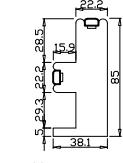

Configuration(窗扇结构): LTRTR, IN, 4Side, 41.3mm Butt, Double Insert F Frame 85mm with type 1 blind system

Tilt rod type(拉杆类型): Easy tilt rod(齿条拉杆)

Louvre Quantity(叶片数量): 10,10,10

Louvre Size(叶片尺寸): 477.8mm, 680.3mm, 480.8mm

Rail Size(上下板尺寸): 529.5mm, 732mm, 532.5mm

SHUTTER & SHADE NEEDED in dark grey cordless

配置深灰色无拉绳窗帘

Order No(订单号): INSP Inspired Blinds Uk York

Item(序号): 2

Room(房间号): 1ST FLOOR FRONT BEDROOM

Louvre Size(叶片类型): 76mm

F-T-Post

Double Insert F Frame 85mm

Double Insert F Frame 85mm

NOTES:

- Shutter Color: Concrete Grey (覆盖色)
- Hinges Color: Stainless Steel (不锈钢合页)
- Qty (数量): 1
- Material (材质): Balmoral Pine Wood (松木)
- Configuration (窗扇结构): LTRDR, IN, 4Side, 41.3mm Astrigal, Double Insert F Frame 85mm with type 1 blind system
- Tilt rod type (拉杆类型): Easy tilt rod (齿条拉杆)
- Louvre Quantity (叶片数量): 10, 20
- Louvre Size (叶片尺寸): 471.8mm, 325.5mm
- Rail Size (上下板尺寸): 523.5mm, 377.2mm
- SHUTTER & SHADE NEEDED in dark grey cordless**
- 配置深灰色无拉绳窗帘**

Configuration(窗扇结构): LD-R,IN, 4Side, 41.3mm Astrigal, Deep Plain L Frame 60mm

Tilt rod type(拉杆类型): Easy tilt rod(齿条拉杆)

Louvre Quantity(叶片数量): 20

Louvre Size(叶片尺寸): 316.5mm

Rail Size(上下板尺寸): 368.2mm

窗扇左压右，左扇先打开