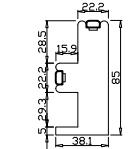

Configuration(窗扇结构): LTRTR, IN, 4Side, 41.3mm Butt, Double Insert F Frame 85mm with type 1 blind system

Tilt rod type(拉杆类型): Easy tilt rod(齿条拉杆)

Louvre Quantity(叶片数量): 10,10,10

Louvre Size(叶片尺寸): 477.8mm, 680.3mm, 480.8mm

Rail Size(上下板尺寸): 529.5mm, 732mm, 532.5mm

SHUTTER & SHADE NEEDED in dark grey cordless

配置深灰色无拉绳窗帘

Order No(订单号): INSP Inspired Blinds Uk York

Item(序号): 2

Room(房间号): 1ST FLOOR FRONT BEDROOM

Louvre Size(叶片类型): 76mm

F-T-Post

Double Insert F Frame 85mm

Double Insert F Frame 85mm

NOTES:

- Shutter Color: Concrete Grey (覆盖色)
- Hinges Color: Stainless Steel (不锈钢合页)
- Qty (数量): 1
- Material (材质): Balmoral Pine Wood (松木)
- Configuration (窗扇结构): LTRDR, IN, 4Side, 41.3mm Astrigal, Double Insert F Frame 85mm with type 1 blind system
- Tilt rod type (拉杆类型): Easy tilt rod (齿条拉杆)
- Louvre Quantity (叶片数量): 10, 20
- Louvre Size (叶片尺寸): 471.8mm, 325.5mm
- Rail Size (上下板尺寸): 523.5mm, 377.2mm
- SHUTTER & SHADE NEEDED in dark grey cordless**
- 配置深灰色无拉绳窗帘**

Configuration(窗扇结构): LD-R,IN, 4Side, 41.3mm Astrigal, Deep Plain L Frame 60mm

Tilt rod type(拉杆类型): Easy tilt rod(齿条拉杆)

Louvre Quantity(叶片数量): 20

Louvre Size(叶片尺寸): 316.5mm

Rail Size(上下板尺寸): 368.2mm

窗扇左压右，左扇先打开