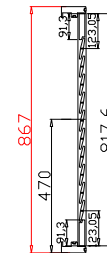

4
6

NOTES:

Shutter Color: Concrete Grey(覆盖色)

Hinges Color: Stainless Steel(不锈钢合页)

Qty(数量): 1

Material(材质): Balmoral Pine Wood(松木)

Configuration(窗扇结构): LTRTR, IN, 4Side, 41.3mm Butt, Double Insert F Frame 85mm with type 1 blind system

Tilt rod type(拉杆类型): Easy tilt rod(齿条拉杆)

Louvre Quantity(叶片数量): 10,10,10

Louvre Size(叶片尺寸): 477.8mm, 680.3mm, 480.8mm

Rail Size(上下板尺寸): 529.5mm, 732mm, 532.5mm

SHUTTER & SHADE NEEDED in dark grey cordless

配置深灰色无拉绳窗帘

Order No(订单号): INSP Inspired Blinds Uk York

Item(序号): 2

Room(房间号): 1ST FLOOR FRONT BEDROOM

Louvre Size(叶片类型): 76mm