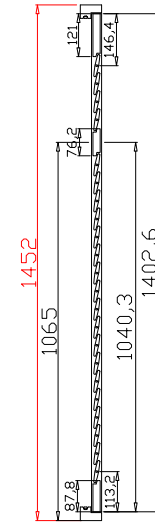

Louvre Quantity(叶片数量): 44

Louvre Size(叶片尺寸): 315.75mm

Rail Size(上下板尺寸): 367.45mm

Order No(订单号):HOME Keith Fair

Item(序号): 1

Room(房间号):Living room bay Left

Louvre Size(叶片类型): 64mm

Deep Plain L Frame 60mm

Batten:60*60*1452 (mm)
Linen White(覆盖色)

4

18

NOTES:

Shutter Color:Linen White(覆盖色)

Hinges Color:White(白色)

Qty(数量): 1

Material(材质): Balmoral Pine Wood(松木)

Configuration(窗扇结构): LDL-DRDR,IN, 4Side, 41.3mm Astrigal, Deep Plain L Frame 60mm

Tilt rod type(拉杆类型): Easy tilt rod(齿条拉杆)

Louvre Quantity(叶片数量): 88

Louvre Size(叶片尺寸): 334.1mm

Rail Size(上下板尺寸): 385.8mm

Order No(订单号):HOME Keith Fair

Item(序号): 2

Room(房间号): Living room bay right

Louvre Size(叶片类型): 64mm

Deep Plain L Frame 60mm