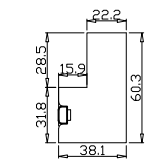

Louvre Quantity(叶片数量): 44

Louvre Size(叶片尺寸): 315.75mm

Rail Size(上下板尺寸): 367.45mm

Order No(订单号):HOME Keith Fair

Item(序号): 1

Room(房间号):Living room bay Left

Louvre Size(叶片类型): 64mm

Deep Plain L Frame 60mm

Batten:60*60*1452 (mm)
Linen White(覆盖色)

4

18

NOTES:

Shutter Color:Linen White(覆盖色)

Hinges Color:White(白色)

Qty(数量): 1

Material(材质): Balmoral Pine Wood(松木)

Configuration(窗扇结构): LDL-DRDR,IN, 4Side, 41.3mm Astrigal, Deep Plain L Frame 60mm

Tilt rod type(拉杆类型): Easy tilt rod(齿条拉杆)

Louvre Quantity(叶片数量): 88

Louvre Size(叶片尺寸): 334.1mm

Rail Size(上下板尺寸): 385.8mm

Order No(订单号):HOME Keith Fair

Item(序号): 2

Room(房间号): Living room bay right

Louvre Size(叶片类型): 64mm

Deep Plain L Frame 60mm