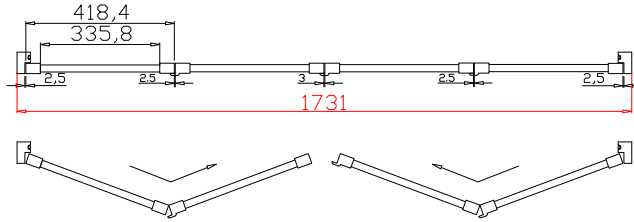

Louvre Quantity(叶片数量): 44

Louvre Size(叶片尺寸): 315.75mm

Rail Size(上下板尺寸): 367.45mm

Order No(订单号):HOME Keith Fair

Item(序号): 1

Room(房间号):Living room bay Left

Louvre Size(叶片类型): 64mm

Deep Plain L Frame 60mm

Batten:60*60*1452 (mm)
Linen White(覆盖色)

4

18

NOTES:

Shutter Color:Linen White(覆盖色)

Hinges Color:White(白色)

Qty(数量): 1

Material(材质): Balmoral Pine Wood(松木)

Configuration(窗扇结构): LDL-DRDR,IN, 4Side, 41.3mm Astrigal, Deep Plain L Frame 60mm

Tilt rod type(拉杆类型): Easy tilt rod(齿条拉杆)

Louvre Quantity(叶片数量): 88

Louvre Size(叶片尺寸): 334.1mm

Rail Size(上下板尺寸): 385.8mm

Order No(订单号):HOME Keith Fair

Item(序号): 2

Room(房间号): Living room bay right

Louvre Size(叶片类型): 64mm

Deep Plain L Frame 60mm