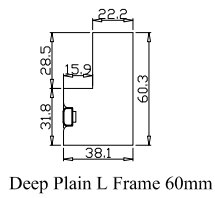

Louvre Quantity(叶片数量): 44

Louvre Size(叶片尺寸): 315.75mm

Rail Size(上下板尺寸): 367.45mm

Order No(订单号):HOME Keith Fair

Item(序号): 1

Room(房间号):Living room bay Left

Louvre Size(叶片类型): 64mm

Deep Plain L Frame 60mm

Batten:60*60*1452 (mm)
Linen White(覆盖色)

4

18

NOTES:

Shutter Color:Linen White(覆盖色)

Hinges Color:White(白色)

Qty(数量): 1

Material(材质): Balmoral Pine Wood(松木)

Configuration(窗扇结构): LDL-DRDR,IN, 4Side, 41.3mm Astrigal, Deep Plain L Frame 60mm

Tilt rod type(拉杆类型): Easy tilt rod(齿条拉杆)

Louvre Quantity(叶片数量): 88

Louvre Size(叶片尺寸): 334.1mm

Rail Size(上下板尺寸): 385.8mm

Order No(订单号):HOME Keith Fair

Item(序号): 2

Room(房间号): Living room bay right

Louvre Size(叶片类型): 64mm

Deep Plain L Frame 60mm