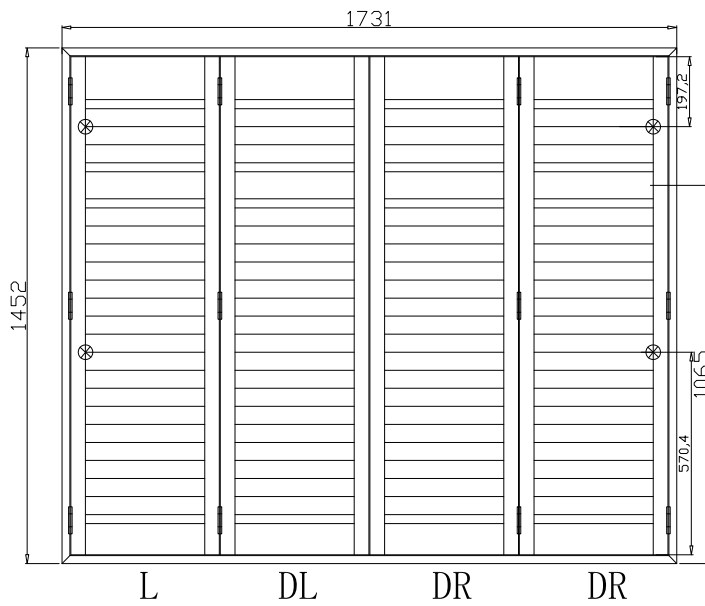

Louvre Quantity(叶片数量): 44

Louvre Size(叶片尺寸): 315.75mm

Rail Size(上下板尺寸): 367.45mm

Order No(订单号):HOME Keith Fair

Item(序号): 1

Room(房间号):Living room bay Left

Louvre Size(叶片类型): 64mm

Deep Plain L Frame 60mm

Batten:60*60*1452 (mm)
Linen White(覆盖色)

4

18

NOTES:

Shutter Color:Linen White(覆盖色)

Hinges Color:White(白色)

Qty(数量): 1

Material(材质): Balmoral Pine Wood(松木)

Configuration(窗扇结构): LDL-DRDR,IN, 4Side, 41.3mm Astrigal, Deep Plain L Frame 60mm

Tilt rod type(拉杆类型): Easy tilt rod(齿条拉杆)

Louvre Quantity(叶片数量): 88

Louvre Size(叶片尺寸): 334.1mm

Rail Size(上下板尺寸): 385.8mm

Order No(订单号):HOME Keith Fair

Item(序号): 2

Room(房间号): Living room bay right

Louvre Size(叶片类型): 64mm

Deep Plain L Frame 60mm