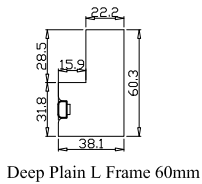

Louvre Quantity(叶片数量): 12,12,12

Louvre Size(叶片尺寸): 390.8mm,385.3mm,380.8mm

Rail Size(上下板尺寸): 442.5mm,437mm,432.5mm

Order No(订单号):ABAC 1812-24

Item(序号): 1

Room(房间号):REAR LH

Louvre Size(叶片类型): 76mm

T-Post-46.5

Deep Plain L Frame 60mm