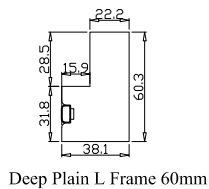

Order No(订单号):BESP Mrs J Leak
 Item(序号): 1
 Room(房间号):living room
 Louvre Size(叶片类型): 64mm

NOTES:

- Shutter Color: Natural Stone(覆盖色)
- Hinges Color: Nickel(镀镍合页)
- Qty(数量): 1
- Material(材质): Balmoral Pine Wood(松木)
- Configuration(窗扇结构): L, IN, 4Side, 41.3mm Butt, Deep Plain L Frame 60mm
- Tilt rod type(拉杆类型): Hidden tilt rod (隐形拉杆)
- Louvre Quantity(叶片数量): 22
- Louvre Size(叶片尺寸): 374.3mm
- Rail Size(上下板尺寸): 426mm

- Order No(订单号): BE SP Mrs J Leak
- Item(序号): 2
- Room(房间号): living room
- Louvre Size(叶片类型): 64mm

Deep Plain L Frame 60mm

NOTES:

Shutter Color:Natural Stone(覆盖色)

Hinges Color:Nickel(镀镍合页)

Qty(数量): 1

Material(材质): Balmoral Pine Wood(松木)

Configuration(窗扇结构): R,IN, 4Side, 41.3mm Butt, Deep Plain L Frame 60mm

Tilt rod type(拉杆类型): Hidden tilt rod (隐形拉杆)

Louvre Quantity(叶片数量): 22

Louvre Size(叶片尺寸): 416.3mm

Rail Size(上下板尺寸): 468mm

Order No(订单号):BESP Mrs J Leak

Item(序号): 3

Room(房间号):living room

Louvre Size(叶片类型): 64mm

Deep Plain L Frame 60mm