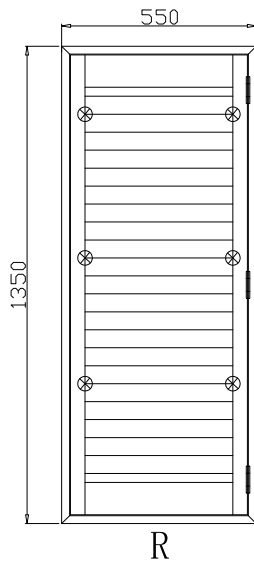

Order No(订单号):BESP Mrs J Leak
 Item(序号): 1
 Room(房间号):living room
 Louvre Size(叶片类型): 64mm

NOTES:

- Shutter Color: Natural Stone(覆盖色)
- Hinges Color: Nickel(镀镍合页)
- Qty(数量): 1
- Material(材质): Balmoral Pine Wood(松木)
- Configuration(窗扇结构): L, IN, 4Side, 41.3mm Butt, Deep Plain L Frame 60mm
- Tilt rod type(拉杆类型): Hidden tilt rod (隐形拉杆)
- Louvre Quantity(叶片数量): 22
- Louvre Size(叶片尺寸): 374.3mm
- Rail Size(上下板尺寸): 426mm

- Order No(订单号): BE SP Mrs J Leak
- Item(序号): 2
- Room(房间号): living room
- Louvre Size(叶片类型): 64mm

Deep Plain L Frame 60mm

NOTES:

Shutter Color:Natural Stone(覆盖色)

Hinges Color:Nickel(镀镍合页)

Qty(数量): 1

Material(材质): Balmoral Pine Wood(松木)

Configuration(窗扇结构): R,IN, 4Side, 41.3mm Butt, Deep Plain L Frame 60mm

Tilt rod type(拉杆类型): Hidden tilt rod (隐形拉杆)

Louvre Quantity(叶片数量): 22

Louvre Size(叶片尺寸): 416.3mm

Rail Size(上下板尺寸): 468mm

Order No(订单号):BESP Mrs J Leak

Item(序号): 3

Room(房间号):living room

Louvre Size(叶片类型): 64mm

Deep Plain L Frame 60mm