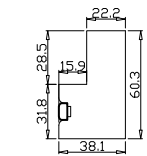

Louvre Quantity(叶片数量): 42

Louvre Size(叶片尺寸): 477.7mm

Rail Size(上下板尺寸): 529.4mm

Order No(订单号): JPK Burainoh

Item(序号): 1

Room(房间号): Front Bed

Louvre Size(叶片类型): 76mm

Deep Plain L Frame 60mm