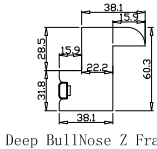

Z Sill Plate

Deep BullNose Z Frame 38mm

NOTES:

Shutter Color: Timeless White(覆盖色)

Hinges Color: White(白色)

Qty(数量): 1

Material(材质): Balmoral Pine Wood(松木)

Configuration(窗扇结构): LD-RDR, IN, 4SP, 41.3mm Astrigal, Deep BullNose Z Frame 38mm

Tilt rod type(拉杆类型): Hidden tilt rod (隐形拉杆)

Louvre Quantity(叶片数量): 42

Louvre Size(叶片尺寸): 470.05mm

Rail Size(上下板尺寸): 521.75mm

窗扇左压右, 左扇先打开

Order No(订单号): JPK Thornton R

Item(序号): 1

Room(房间号):

Louvre Size(叶片类型): 76mm