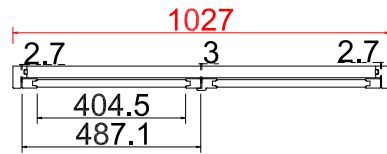

Configuration(窗扇结构): R, IN, 4side, Butt Stile 41.3mm, Deep Plain L Frame 60mm

Tilt rod type(拉杆类型): Easy tilt System

Louvre Quantity(叶片数量): 17

Louvre Size(叶片尺寸): 180.6mm

Rail Size(上下板尺寸): 232.6mm

Order No(订单号): 14874 MILLEN

Louvre Quantity (叶片数量): 17

Louvre Size (叶片尺寸): 185.6mm

Rail Size (上下板尺寸): 237.6mm

Order No (订单号): 14874 MILLEN

Item (序号): 4

Room (房间号): DINING LH1

Louvre Size (叶片类型): 89mm

install screw 16pcs
安装螺丝16根

Tilt rod type(拉杆类型): Easy tilt System

Louvre Quantity(叶片数量): 34

Louvre Size(叶片尺寸): 402.5mm

Rail Size(上下板尺寸): 454.5mm

Order No(订单号): 14874 MILLEN

Item(序号): 5

Room(房间号): DINING LH2

Louvre Size(叶片类型): 89mm