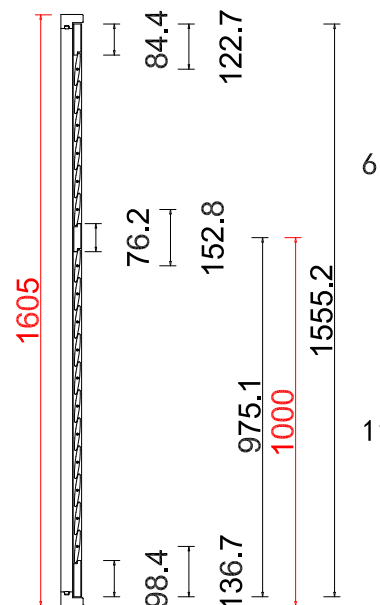

Configuration(窗扇结构): R, IN, 4side, Butt Stile 41.3mm, Deep Plain L Frame 60mm

Tilt rod type(拉杆类型): Easy tilt System

Louvre Quantity(叶片数量): 17

Louvre Size(叶片尺寸): 180.6mm

Rail Size(上下板尺寸): 232.6mm

Order No(订单号): 14874 MILLEN

Item(序号): 3

Room(房间号): LOUNGE LH3

Louvre Size(叶片类型): 89mm

R

17

6

11

install screw 14pcs
安装螺丝14根

Louvre Quantity (叶片数量): 17

Louvre Size (叶片尺寸): 185.6mm

Rail Size (上下板尺寸): 237.6mm

Order No (订单号): 14874 MILLEN

Item (序号): 4

Room (房间号): DINING LH1

Louvre Size (叶片类型): 89mm

install screw 16pcs
安装螺丝16根

Rail Size (上下板尺寸): 455mm

Order No (订单号): 14874 MILLEN

Item (序号): 7

Room (房间号): STUDY

Louvre Size (叶片类型): 89mm