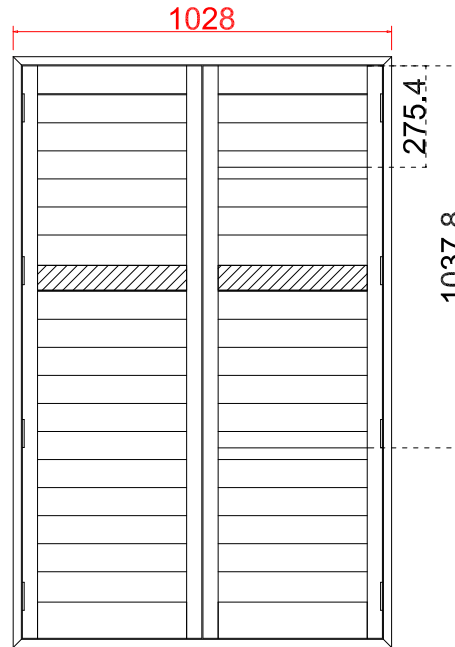

Configuration (窗扇结构): L, IN, 4side, Butt Stile 41.3mm, Deep Plain L Frame 60mm

Tilt rod type (拉杆类型): Easy tilt System

Louvre Quantity (叶片数量): 17

Louvre Size (叶片尺寸): 179.6mm

Rail Size (上下板尺寸): 231.6mm

Order No (订单号): 14874 MILLEN

Item (序号): 1

Room (房间号): LOUNGE LH1

Louvre Size (叶片类型): 89mm

install screw 16pcs
安装螺丝16根

NOTES:

L R
Shutter Color: 001 Super White
Hinges Color: White
Qty(数量): 1
Material(材质): Balmoral Real Wood松木
Configuration(窗扇结构): L-DR, IN, 4side, Astrigal Stile 41.3mm, Deep Plain L Frame 60mm
Tilt rod type(拉杆类型): Easy tilt System
Louvre Quantity(叶片数量): 34
Louvre Size(叶片尺寸): 403mm
Rail Size(上下板尺寸): 455mm

Configuration(窗扇结构): R, IN, 4side, Butt Stile 41.3mm, Deep Plain L Frame 60mm

Tilt rod type(拉杆类型): Easy tilt System

Louvre Quantity(叶片数量): 17

Louvre Size(叶片尺寸): 180.6mm

Rail Size(上下板尺寸): 232.6mm

Order No(订单号): 14874 MILLEN