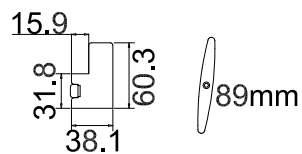

Louvre Quantity (叶片数量): 17

Louvre Size (叶片尺寸): 185.6mm

Rail Size (上下板尺寸): 237.6mm

Order No (订单号): 14874 MILLEN

Item (序号): 4

Room (房间号): DINING LH1

Louvre Size (叶片类型): 89mm

install screw 16pcs
安装螺丝16根

Tilt rod type(拉杆类型): Easy tilt System

Louvre Quantity(叶片数量): 34

Louvre Size(叶片尺寸): 402.5mm

Rail Size(上下板尺寸): 454.5mm

Order No(订单号): 14874 MILLEN

Item(序号): 5

Room(房间号): DINING LH2

Louvre Size(叶片类型): 89mm

R

17

install screw 14pcs
安装螺丝14根

Deep Plain L Frame 60mm

NOTES:

Shutter Color: 001 Super White
Hinges Color: White
Qty(数量): 1
Material(材质): Balmoral Real Wood松木
Configuration(窗扇结构): R, IN, 4side, Butt Stile 41.3mm, Deep Plain L Frame 60mm
Tilt rod type(拉杆类型): Easy tilt System
Louvre Quantity(叶片数量): 17
Louvre Size(叶片尺寸): 178.6mm
Rail Size(上下板尺寸): 230.6mm