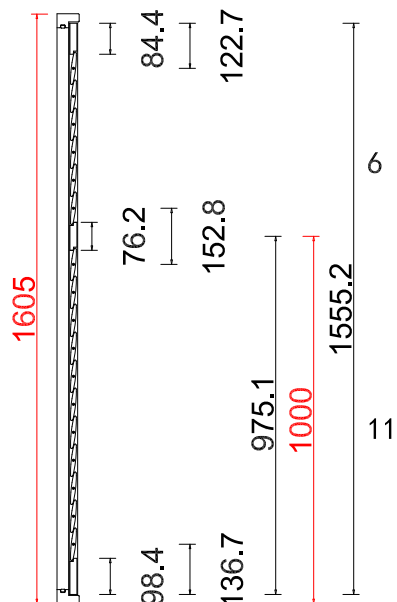

install screw 14pcs
安装螺丝14根

NOTES:

Shutter Color: 001 Super White

Hinges Color: White

Qty(数量): 1

Material(材质): Balmoral Real Wood松木

Configuration(窗扇结构): R, IN, 4side, Butt Stile 41.3mm, Deep Plain L Frame 60mm

Tilt rod type(拉杆类型): Easy tilt System

Louvre Quantity(叶片数量): 17

Louvre Size(叶片尺寸): 180.6mm

Rail Size(上下板尺寸): 232.6mm

Order No(订单号): 14874 MILLEN

Item(序号): 3

Room(房间号): LOUNGE LH3

Louvre Size(叶片类型): 89mm

R

17

6

11