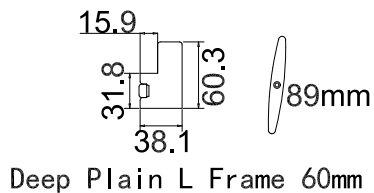

install screw 14pcs
安装螺丝14根