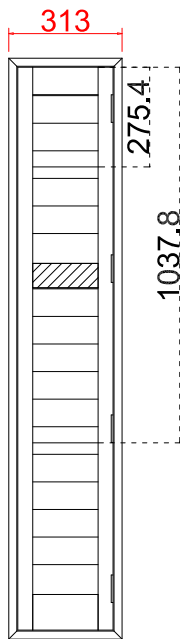

Configuration (窗扇结构): L, IN, 4side, Butt Stile 41.3mm, Deep Plain L Frame 60mm

Tilt rod type (拉杆类型): Easy tilt System

Louvre Quantity (叶片数量): 17

Louvre Size (叶片尺寸): 179.6mm

Rail Size (上下板尺寸): 231.6mm

Order No (订单号): 14874 MILLEN

Louvre Quantity (叶片数量): 17

Louvre Size (叶片尺寸): 185.6mm

Rail Size (上下板尺寸): 237.6mm

Order No (订单号): 14874 MILLEN

Item (序号): 4

Room (房间号): DINING LH1

Louvre Size (叶片类型): 89mm

install screw 16pcs
安装螺丝16根

Tilt rod type(拉杆类型): Easy tilt System

Louvre Quantity(叶片数量): 34

Louvre Size(叶片尺寸): 402.5mm

Rail Size(上下板尺寸): 454.5mm

Order No(订单号): 14874 MILLEN

Item(序号): 5

Room(房间号): DINING LH2

Louvre Size(叶片类型): 89mm

Rail Size (上下板尺寸): 455mm

Order No (订单号): 14874 MILLEN

Item (序号): 7

Room (房间号): STUDY

Louvre Size (叶片类型): 89mm