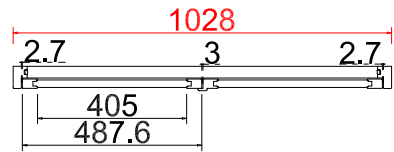

Configuration (窗扇结构): L, IN, 4side, Butt Stile 41.3mm, Deep Plain L Frame 60mm

Tilt rod type (拉杆类型): Easy tilt System

Louvre Quantity (叶片数量): 17

Louvre Size (叶片尺寸): 179.6mm

Rail Size (上下板尺寸): 231.6mm

Order No (订单号): 14874 MILLEN

Item (序号): 1

Room (房间号): LOUNGE LH1

Louvre Size (叶片类型): 89mm

install screw 16pcs
安装螺丝16根

NOTES:

L R
Shutter Color: 001 Super White
Hinges Color: White
Qty(数量): 1
Material(材质): Balmoral Real Wood松木
Configuration(窗扇结构): L-DR, IN, 4side, Astrigal Stile 41.3mm, Deep Plain L Frame 60mm
Tilt rod type(拉杆类型): Easy tilt System
Louvre Quantity(叶片数量): 34
Louvre Size(叶片尺寸): 403mm
Rail Size(上下板尺寸): 455mm

Configuration(窗扇结构): R, IN, 4side, Butt Stile 41.3mm, Deep Plain L Frame 60mm

Tilt rod type(拉杆类型): Easy tilt System

Louvre Quantity(叶片数量): 17

Louvre Size(叶片尺寸): 180.6mm

Rail Size(上下板尺寸): 232.6mm

Order No(订单号): 14874 MILLEN