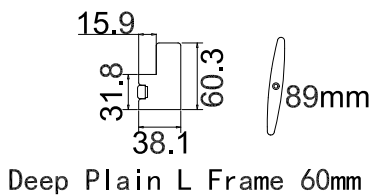

Configuration(窗扇结构): R, IN, 4side, Butt Stile 41.3mm, Deep Plain L Frame 60mm

Tilt rod type(拉杆类型): Easy tilt System

Louvre Quantity(叶片数量): 17

Louvre Size(叶片尺寸): 180.6mm

Rail Size(上下板尺寸): 232.6mm

Order No(订单号): 14874 MILLEN

Item(序号): 3

Room(房间号): LOUNGE LH3

Louvre Size(叶片类型): 89mm

R

17

6

11

install screw 14pcs
安装螺丝14根

Louvre Quantity (叶片数量): 17

Louvre Size (叶片尺寸): 185.6mm

Rail Size (上下板尺寸): 237.6mm

Order No (订单号): 14874 MILLEN

Item (序号): 4

Room (房间号): DINING LH1

Louvre Size (叶片类型): 89mm

install screw 16pcs
安装螺丝16根