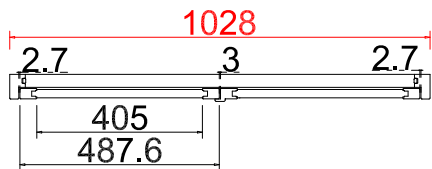

L R

26

install screw 14pcs
安装螺丝14根

Deep Plain L Frame 60mm

NOTES:

Shutter Color: 001 Super White

Hinges Color: White

Qty (数量): 1

Material (材质): Balmoral Real Wood 松木

Configuration (窗扇结构): L-DR, IN, 4side, Astrigal Stile 41.3mm, Deep Plain L Frame 60mm

Tilt rod type (拉杆类型): Easy tilt System

Louvre Quantity (叶片数量): 26

Louvre Size (叶片尺寸): 403mm

Rail Size (上下板尺寸): 455mm

Order No (订单号): 14874 MILLEN

Item (序号): 7

Room (房间号): STUDY

Louvre Size (叶片类型): 89mm