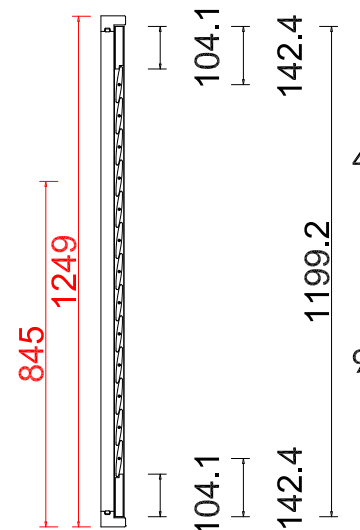

L R

26

install screw 14pcs
安装螺丝14根

Deep Plain L Frame 60mm

NOTES:

Shutter Color: 001 Super White

Hinges Color: White

Qty (数量): 1

Material (材质): Balmoral Real Wood 松木

Configuration (窗扇结构): L-DR, IN, 4side, Astrigal Stile 41.3mm, Deep Plain L Frame 60mm

Tilt rod type (拉杆类型): Easy tilt System

Louvre Quantity (叶片数量): 26

Louvre Size (叶片尺寸): 403mm

Rail Size (上下板尺寸): 455mm

Order No (订单号): 14874 MILLEN

Item (序号): 7

Room (房间号): STUDY

Louvre Size (叶片类型): 89mm