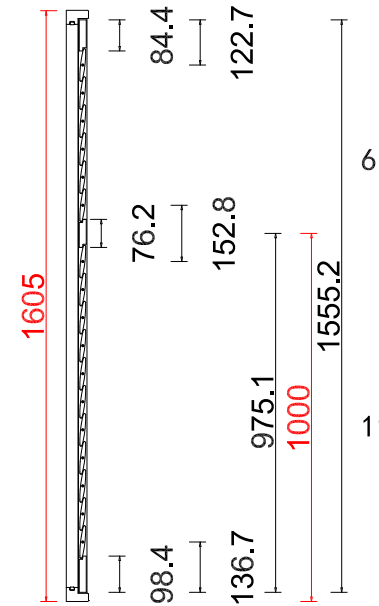

Configuration (窗扇结构): L, IN, 4side, Butt Stile 41.3mm, Deep Plain L Frame 60mm

Tilt rod type (拉杆类型): Easy tilt System

Louvre Quantity (叶片数量): 17

Louvre Size (叶片尺寸): 179.6mm

Rail Size (上下板尺寸): 231.6mm

Order No (订单号): 14874 MILLEN

Item (序号): 1

Room (房间号): LOUNGE LH1

Louvre Size (叶片类型): 89mm

install screw 16pcs
安装螺丝16根

NOTES:

L R
Shutter Color: 001 Super White
Hinges Color: White
Qty(数量): 1
Material(材质): Balmoral Real Wood松木
Configuration(窗扇结构): L-DR, IN, 4side, Astrigal Stile 41.3mm, Deep Plain L Frame 60mm
Tilt rod type(拉杆类型): Easy tilt System
Louvre Quantity(叶片数量): 34
Louvre Size(叶片尺寸): 403mm
Rail Size(上下板尺寸): 455mm

Configuration(窗扇结构): R, IN, 4side, Butt Stile 41.3mm, Deep Plain L Frame 60mm

Tilt rod type(拉杆类型): Easy tilt System

Louvre Quantity(叶片数量): 17

Louvre Size(叶片尺寸): 180.6mm

Rail Size(上下板尺寸): 232.6mm

Order No(订单号): 14874 MILLEN

Rail Size (上下板尺寸): 455mm

Order No (订单号): 14874 MILLEN

Item (序号): 7

Room (房间号): STUDY

Louvre Size (叶片类型): 89mm