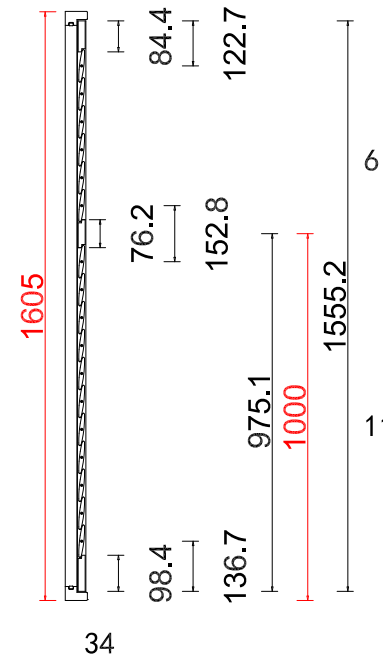

Configuration(窗扇结构): R, IN, 4side, Butt Stile 41.3mm, Deep Plain L Frame 60mm

Tilt rod type(拉杆类型): Easy tilt System

Louvre Quantity(叶片数量): 17

Louvre Size(叶片尺寸): 180.6mm

Rail Size(上下板尺寸): 232.6mm

Order No(订单号): 14874 MILLEN

Louvre Quantity (叶片数量): 17

Louvre Size (叶片尺寸): 185.6mm

Rail Size (上下板尺寸): 237.6mm

Order No (订单号): 14874 MILLEN

Item (序号): 4

Room (房间号): DINING LH1

Louvre Size (叶片类型): 89mm

install screw 16pcs
安装螺丝16根

Tilt rod type(拉杆类型): Easy tilt System

Louvre Quantity(叶片数量): 34

Louvre Size(叶片尺寸): 402.5mm

Rail Size(上下板尺寸): 454.5mm

Order No(订单号): 14874 MILLEN

Item(序号): 5

Room(房间号): DINING LH2

Louvre Size(叶片类型): 89mm

Rail Size (上下板尺寸): 455mm

Order No (订单号): 14874 MILLEN

Item (序号): 7

Room (房间号): STUDY

Louvre Size (叶片类型): 89mm