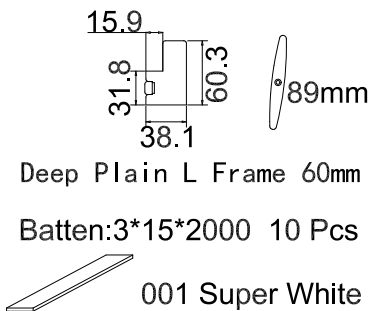

install screw 14pcs
安装螺丝14根

L

17

NOTES:

Shutter Color: 001 Super White

Hinges Color: White

Qty (数量): 1

Material (材质): Balmoral Real Wood 松木

Configuration (窗扇结构): L, IN, 4side, Butt Stile 41.3mm, Deep Plain L Frame 60mm

Tilt rod type (拉杆类型): Easy tilt System

Louvre Quantity (叶片数量): 17

Louvre Size (叶片尺寸): 179.6mm

Rail Size (上下板尺寸): 231.6mm

Order No (订单号): 14874 MILLEN

Item (序号): 1

Room (房间号): LOUNGE LH1

Louvre Size (叶片类型): 89mm

install screw 16pcs
安装螺丝16根

NOTES:

L R
Shutter Color: 001 Super White
Hinges Color: White
Qty(数量): 1
Material(材质): Balmoral Real Wood松木
Configuration(窗扇结构): L-DR, IN, 4side, Astrigal Stile 41.3mm, Deep Plain L Frame 60mm
Tilt rod type(拉杆类型): Easy tilt System
Louvre Quantity(叶片数量): 34
Louvre Size(叶片尺寸): 403mm
Rail Size(上下板尺寸): 455mm

Configuration(窗扇结构): R, IN, 4side, Butt Stile 41.3mm, Deep Plain L Frame 60mm

Tilt rod type(拉杆类型): Easy tilt System

Louvre Quantity(叶片数量): 17

Louvre Size(叶片尺寸): 180.6mm

Rail Size(上下板尺寸): 232.6mm

Order No(订单号): 14874 MILLEN