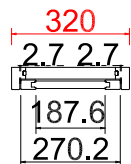

Configuration(窗扇结构): R, IN, 4side, Butt Stile 41.3mm, Deep Plain L Frame 60mm

Tilt rod type(拉杆类型): Easy tilt System

Louvre Quantity(叶片数量): 17

Louvre Size(叶片尺寸): 180.6mm

Rail Size(上下板尺寸): 232.6mm

Order No(订单号): 14874 MILLEN

Item(序号): 3

Room(房间号): LOUNGE LH3

Louvre Size(叶片类型): 89mm

R

17

6

11

install screw 14pcs
安装螺丝14根

Louvre Quantity (叶片数量): 17

Louvre Size (叶片尺寸): 185.6mm

Rail Size (上下板尺寸): 237.6mm

Order No (订单号): 14874 MILLEN

Item (序号): 4

Room (房间号): DINING LH1

Louvre Size (叶片类型): 89mm

install screw 16pcs
安装螺丝16根