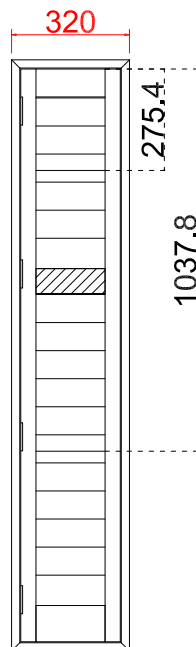

Configuration (窗扇结构): L, IN, 4side, Butt Stile 41.3mm, Deep Plain L Frame 60mm

Tilt rod type (拉杆类型): Easy tilt System

Louvre Quantity (叶片数量): 17

Louvre Size (叶片尺寸): 179.6mm

Rail Size (上下板尺寸): 231.6mm

Order No (订单号): 14874 MILLEN

Configuration(窗扇结构): R, IN, 4side, Butt Stile 41.3mm, Deep Plain L Frame 60mm

Tilt rod type(拉杆类型): Easy tilt System

Louvre Quantity(叶片数量): 17

Louvre Size(叶片尺寸): 180.6mm

Rail Size(上下板尺寸): 232.6mm

Order No(订单号): 14874 MILLEN

Item(序号): 3

Room(房间号): LOUNGE LH3

Louvre Size(叶片类型): 89mm

R

17

6

11

install screw 14pcs
安装螺丝14根

Louvre Quantity (叶片数量): 17

Louvre Size (叶片尺寸): 185.6mm

Rail Size (上下板尺寸): 237.6mm

Order No (订单号): 14874 MILLEN

Item (序号): 4

Room (房间号): DINING LH1

Louvre Size (叶片类型): 89mm

install screw 16pcs
安装螺丝16根