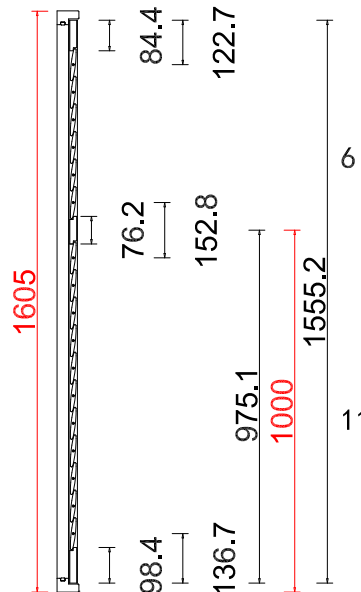

Louvre Quantity (叶片数量): 17

Louvre Size (叶片尺寸): 185.6mm

Rail Size (上下板尺寸): 237.6mm

Order No (订单号): 14874 MILLEN

Item (序号): 4

Room (房间号): DINING LH1

Louvre Size (叶片类型): 89mm

install screw 16pcs
安装螺丝16根

Tilt rod type(拉杆类型): Easy tilt System

Louvre Quantity(叶片数量): 34

Louvre Size(叶片尺寸): 402.5mm

Rail Size(上下板尺寸): 454.5mm

Order No(订单号): 14874 MILLEN

Item(序号): 5

Room(房间号): DINING LH2

Louvre Size(叶片类型): 89mm

R

17

install screw 14pcs
安装螺丝14根

Deep Plain L Frame 60mm

NOTES:

Shutter Color: 001 Super White
Hinges Color: White
Qty(数量): 1
Material(材质): Balmoral Real Wood松木
Configuration(窗扇结构): R, IN, 4side, Butt Stile 41.3mm, Deep Plain L Frame 60mm
Tilt rod type(拉杆类型): Easy tilt System
Louvre Quantity(叶片数量): 17
Louvre Size(叶片尺寸): 178.6mm
Rail Size(上下板尺寸): 230.6mm

Rail Size (上下板尺寸): 455mm

Order No (订单号): 14874 MILLEN

Item (序号): 7

Room (房间号): STUDY

Louvre Size (叶片类型): 89mm