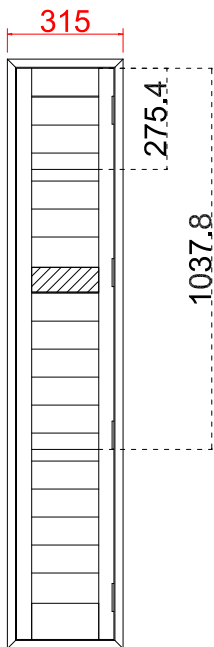

install screw 14pcs
安装螺丝14根

NOTES:

Shutter Color: 001 Super White

Hinges Color: White

Qty(数量): 1

Material(材质): Balmoral Real Wood松木

Configuration(窗扇结构): R, IN, 4side, Butt Stile 41.3mm, Deep Plain L Frame 60mm

Tilt rod type(拉杆类型): Easy tilt System

Louvre Quantity(叶片数量): 17

Louvre Size(叶片尺寸): 180.6mm

Rail Size(上下板尺寸): 232.6mm

Order No(订单号): 14874 MILLEN

Item(序号): 3

Room(房间号): LOUNGE LH3

Louvre Size(叶片类型): 89mm

R

17

6

11