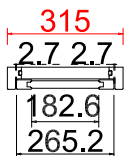

install screw 14pcs
安装螺丝14根

NOTES:

Shutter Color: 001 Super White

Hinges Color: White

Qty(数量): 1

Material(材质): Balmoral Real Wood松木

Configuration(窗扇结构): R, IN, 4side, Butt Stile 41.3mm, Deep Plain L Frame 60mm

Tilt rod type(拉杆类型): Easy tilt System

Louvre Quantity(叶片数量): 17

Louvre Size(叶片尺寸): 180.6mm

Rail Size(上下板尺寸): 232.6mm

Order No(订单号): 14874 MILLEN

Item(序号): 3

Room(房间号): LOUNGE LH3

Louvre Size(叶片类型): 89mm

R

17

6

11