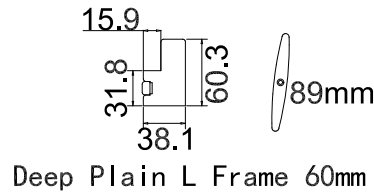

Configuration (窗扇结构): L, IN, 4side, Butt Stile 41.3mm, Deep Plain L Frame 60mm

Tilt rod type (拉杆类型): Easy tilt System

Louvre Quantity (叶片数量): 17

Louvre Size (叶片尺寸): 179.6mm

Rail Size (上下板尺寸): 231.6mm

Order No (订单号): 14874 MILLEN

Item (序号): 1

Room (房间号): LOUNGE LH1

Louvre Size (叶片类型): 89mm

install screw 16pcs
安装螺丝16根

NOTES:

L R
Shutter Color: 001 Super White
Hinges Color: White
Qty(数量): 1
Material(材质): Balmoral Real Wood松木
Configuration(窗扇结构): L-DR, IN, 4side, Astrigal Stile 41.3mm, Deep Plain L Frame 60mm
Tilt rod type(拉杆类型): Easy tilt System
Louvre Quantity(叶片数量): 34
Louvre Size(叶片尺寸): 403mm
Rail Size(上下板尺寸): 455mm

Configuration(窗扇结构): R, IN, 4side, Butt Stile 41.3mm, Deep Plain L Frame 60mm

Tilt rod type(拉杆类型): Easy tilt System

Louvre Quantity(叶片数量): 17

Louvre Size(叶片尺寸): 180.6mm

Rail Size(上下板尺寸): 232.6mm

Order No(订单号): 14874 MILLEN