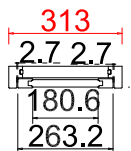

Louvre Quantity (叶片数量): 17

Louvre Size (叶片尺寸): 185.6mm

Rail Size (上下板尺寸): 237.6mm

Order No (订单号): 14874 MILLEN

Item (序号): 4

Room (房间号): DINING LH1

Louvre Size (叶片类型): 89mm

install screw 16pcs
安装螺丝16根

Tilt rod type(拉杆类型): Easy tilt System

Louvre Quantity(叶片数量): 34

Louvre Size(叶片尺寸): 402.5mm

Rail Size(上下板尺寸): 454.5mm

Order No(订单号): 14874 MILLEN

Item(序号): 5

Room(房间号): DINING LH2

Louvre Size(叶片类型): 89mm

R

17

install screw 14pcs
安装螺丝14根

Deep Plain L Frame 60mm

NOTES:

Shutter Color: 001 Super White
Hinges Color: White
Qty(数量): 1
Material(材质): Balmoral Real Wood松木
Configuration(窗扇结构): R, IN, 4side, Butt Stile 41.3mm, Deep Plain L Frame 60mm
Tilt rod type(拉杆类型): Easy tilt System
Louvre Quantity(叶片数量): 17
Louvre Size(叶片尺寸): 178.6mm
Rail Size(上下板尺寸): 230.6mm