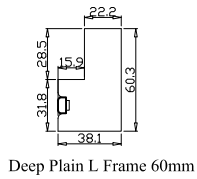

Louvre Quantity(叶片数量): 34

Louvre Size(叶片尺寸): 471.5mm

Rail Size(上下板尺寸): 523.2mm

Order No(订单号):JPK Hislop

Item(序号): 1

Room(房间号):Lounge

Louvre Size(叶片类型): 76mm

Deep Plain L Frame 60mm

Louvre Quantity(叶片数量): 12,12,12

Louvre Size(叶片尺寸): 447.8mm,478.3mm,438.8mm

Rail Size(上下板尺寸): 499.5mm,530mm,490.5mm

Order No(订单号):JPK Hislop

Item(序号): 2

Room(房间号): Front Bed

Louvre Size(叶片类型): 76mm

NOTES:

Louvre Quantity(叶片数量): 12,12,12

Louvre Size(叶片尺寸): 456.8mm,466.3mm,447.8mm

Rail Size(上下板尺寸): 508.5mm,518mm,499.5mm

Order No(订单号):JPK Hislop

Item(序号): 3

Room(房间号): Rear Bed

Louvre Size(叶片类型): 76mm