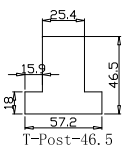

Louvre Quantity(叶片数量): 34

Louvre Size(叶片尺寸): 471.5mm

Rail Size(上下板尺寸): 523.2mm

Order No(订单号):JPK Hislop

Item(序号): 1

Room(房间号):Lounge

Louvre Size(叶片类型): 76mm

Deep Plain L Frame 60mm

Louvre Quantity(叶片数量): 12,12,12

Louvre Size(叶片尺寸): 447.8mm,478.3mm,438.8mm

Rail Size(上下板尺寸): 499.5mm,530mm,490.5mm

Order No(订单号):JPK Hislop

Item(序号): 2

Room(房间号): Front Bed

Louvre Size(叶片类型): 76mm

NOTES:

Louvre Quantity(叶片数量): 12,12,12

Louvre Size(叶片尺寸): 456.8mm,466.3mm,447.8mm

Rail Size(上下板尺寸): 508.5mm,518mm,499.5mm

Order No(订单号):JPK Hislop

Item(序号): 3

Room(房间号): Rear Bed

Louvre Size(叶片类型): 76mm