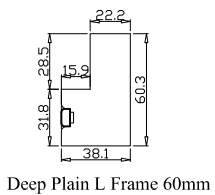

Louvre Quantity(叶片数量): 34

Louvre Size(叶片尺寸): 471.5mm

Rail Size(上下板尺寸): 523.2mm

Order No(订单号):JPK Hislop

Item(序号): 1

Room(房间号):Lounge

Louvre Size(叶片类型): 76mm

Deep Plain L Frame 60mm

Louvre Quantity(叶片数量): 12,12,12

Louvre Size(叶片尺寸): 447.8mm,478.3mm,438.8mm

Rail Size(上下板尺寸): 499.5mm,530mm,490.5mm

Order No(订单号):JPK Hislop

Item(序号): 2

Room(房间号): Front Bed

Louvre Size(叶片类型): 76mm

NOTES:

Louvre Quantity(叶片数量): 12,12,12

Louvre Size(叶片尺寸): 456.8mm,466.3mm,447.8mm

Rail Size(上下板尺寸): 508.5mm,518mm,499.5mm

Order No(订单号):JPK Hislop

Item(序号): 3

Room(房间号): Rear Bed

Louvre Size(叶片类型): 76mm