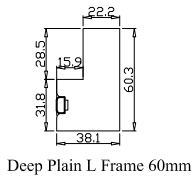

Louvre Quantity(叶片数量): 34

Louvre Size(叶片尺寸): 471.5mm

Rail Size(上下板尺寸): 523.2mm

Order No(订单号):JPK Hislop

Item(序号): 1

Room(房间号):Lounge

Louvre Size(叶片类型): 76mm

Deep Plain L Frame 60mm

Louvre Quantity(叶片数量): 12,12,12

Louvre Size(叶片尺寸): 447.8mm,478.3mm,438.8mm

Rail Size(上下板尺寸): 499.5mm,530mm,490.5mm

Order No(订单号):JPK Hislop

Item(序号): 2

Room(房间号): Front Bed

Louvre Size(叶片类型): 76mm

NOTES:

Louvre Quantity(叶片数量): 12,12,12

Louvre Size(叶片尺寸): 456.8mm,466.3mm,447.8mm

Rail Size(上下板尺寸): 508.5mm,518mm,499.5mm

Order No(订单号):JPK Hislop

Item(序号): 3

Room(房间号): Rear Bed

Louvre Size(叶片类型): 76mm