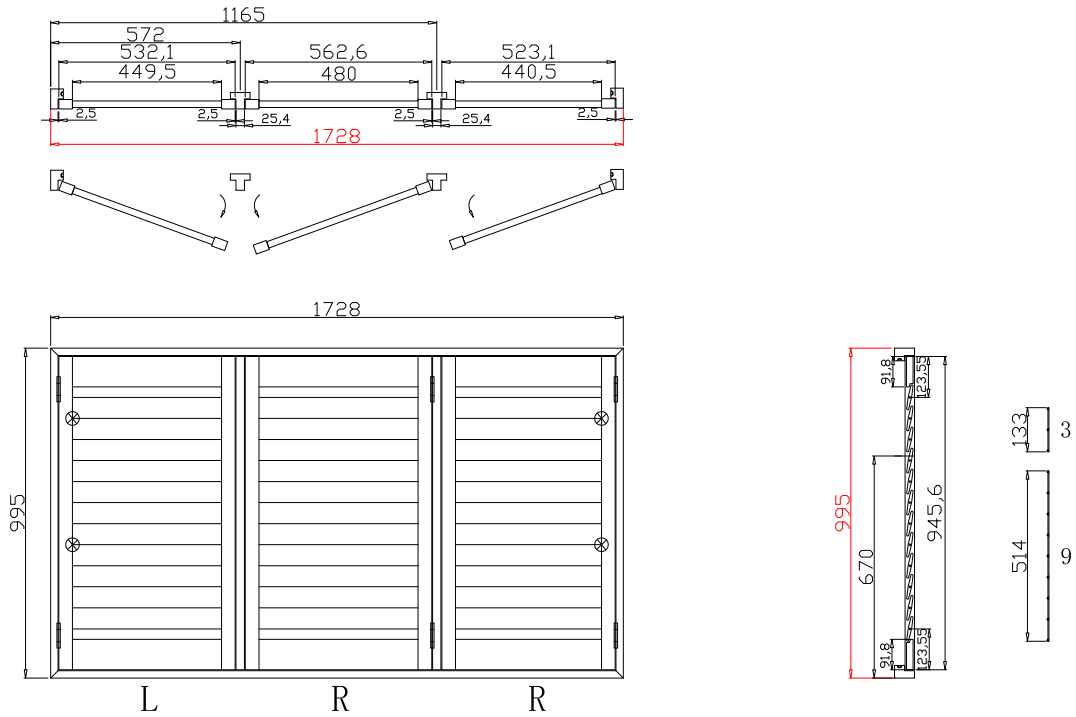

Louvre Quantity(叶片数量): 34

Louvre Size(叶片尺寸): 471.5mm

Rail Size(上下板尺寸): 523.2mm

Order No(订单号):JPK Hislop

Item(序号): 1

Room(房间号):Lounge

Louvre Size(叶片类型): 76mm

Deep Plain L Frame 60mm

NOTES:

Shutter Color:Timeless White(覆盖色)

Hinges Color:White(白色)

Qty(数量): 1

Material(材质): Balmoral Pine Wood(松木)

Configuration(窗扇结构): LTRTR,IN, 4Side, 41.3mm Butt, Deep Plain L Frame 60mm

Tilt rod type(拉杆类型): Hidden tilt rod(隐形拉杆)

Louvre Quantity(叶片数量): 12,12,12

Louvre Size(叶片尺寸): 447.8mm,478.3mm,438.8mm

Rail Size(上下板尺寸): 499.5mm,530mm,490.5mm

Order No(订单号):JPK Hislop

Item(序号): 2

Room(房间号): Front Bed

Louvre Size(叶片类型): 76mm

NOTES:

Louvre Quantity(叶片数量): 12,12,12

Louvre Size(叶片尺寸): 456.8mm,466.3mm,447.8mm

Rail Size(上下板尺寸): 508.5mm,518mm,499.5mm

Order No(订单号):JPK Hislop

Item(序号): 3

Room(房间号): Rear Bed

Louvre Size(叶片类型): 76mm