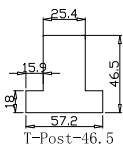

Louvre Quantity(叶片数量): 34

Louvre Size(叶片尺寸): 471.5mm

Rail Size(上下板尺寸): 523.2mm

Order No(订单号):JPK Hislop

Item(序号): 1

Room(房间号):Lounge

Louvre Size(叶片类型): 76mm

Deep Plain L Frame 60mm

Louvre Quantity(叶片数量): 12,12,12

Louvre Size(叶片尺寸): 447.8mm,478.3mm,438.8mm

Rail Size(上下板尺寸): 499.5mm,530mm,490.5mm

Order No(订单号):JPK Hislop

Item(序号): 2

Room(房间号): Front Bed

Louvre Size(叶片类型): 76mm

NOTES:

Louvre Quantity(叶片数量): 12,12,12

Louvre Size(叶片尺寸): 456.8mm,466.3mm,447.8mm

Rail Size(上下板尺寸): 508.5mm,518mm,499.5mm

Order No(订单号):JPK Hislop

Item(序号): 3

Room(房间号): Rear Bed

Louvre Size(叶片类型): 76mm