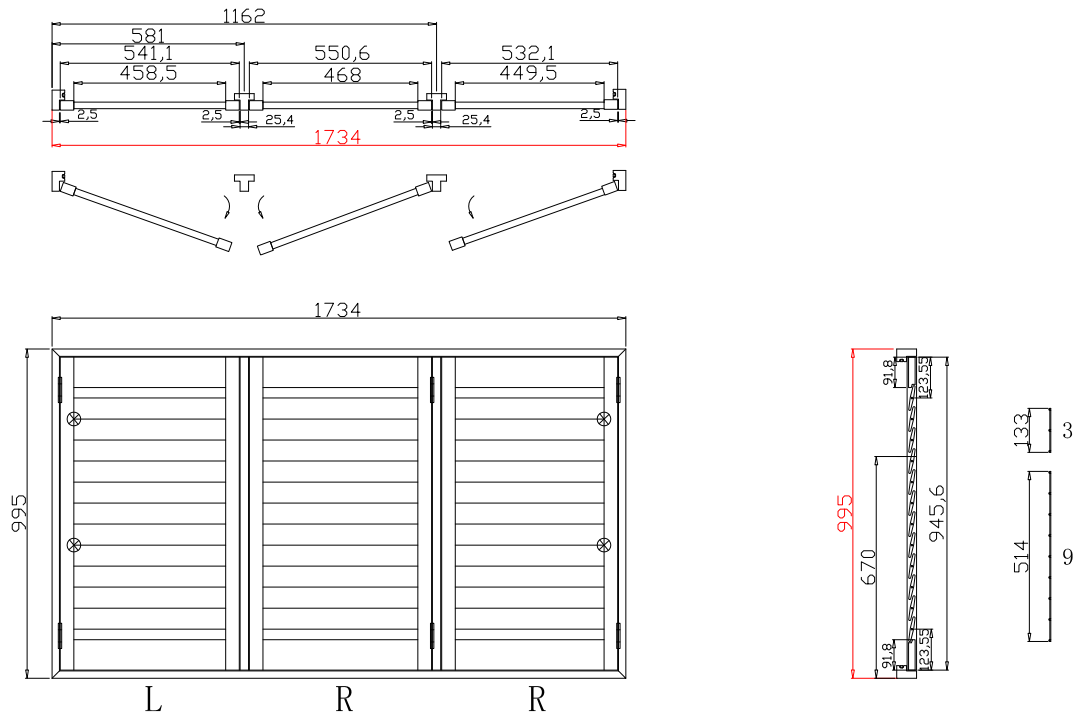

Louvre Quantity(叶片数量): 34

Louvre Size(叶片尺寸): 471.5mm

Rail Size(上下板尺寸): 523.2mm

Order No(订单号):JPK Hislop

Item(序号): 1

Room(房间号):Lounge

Louvre Size(叶片类型): 76mm

Deep Plain L Frame 60mm

Louvre Quantity(叶片数量): 12,12,12

Louvre Size(叶片尺寸): 447.8mm,478.3mm,438.8mm

Rail Size(上下板尺寸): 499.5mm,530mm,490.5mm

Order No(订单号):JPK Hislop

Item(序号): 2

Room(房间号): Front Bed

Louvre Size(叶片类型): 76mm

NOTES:

Louvre Quantity(叶片数量): 12,12,12

Louvre Size(叶片尺寸): 456.8mm,466.3mm,447.8mm

Rail Size(上下板尺寸): 508.5mm,518mm,499.5mm

Order No(订单号):JPK Hislop

Item(序号): 3

Room(房间号): Rear Bed

Louvre Size(叶片类型): 76mm