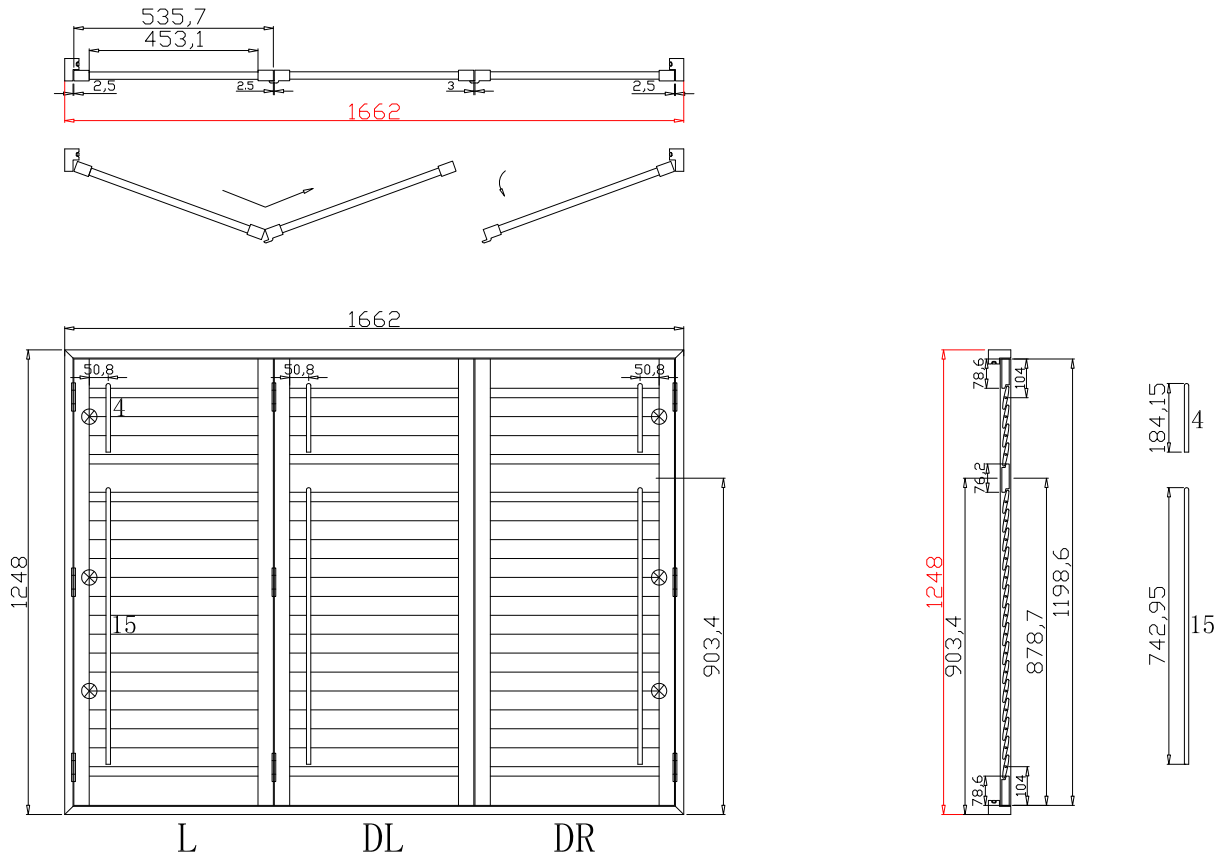

NOTES:

Shutter Color:002 Wevet(覆盖色)

Hinges Color:White(白色)

Qty(数量): 1

Material(材质): Balmoral Pine Wood(松木)

Configuration(窗扇结构): LDL-DR,IN, 4Side, 41.3mm Astrigal, Deep Plain L Frame 60mm

Tilt rod type(拉杆类型): Off set tilt rod(偏移拉杆)

Louvre Quantity(叶片数量): 57

Louvre Size(叶片尺寸): 453.1mm

Rail Size(上下板尺寸): 504.8mm

Order No(订单号):JPK Amy Smith

Item(序号): 1

Room(房间号): Left Front Bedroom

Louvre Size(叶片类型): 64mm

NOTES:

Shutter Color:002 Wevet(覆盖色)

Hinges Color:White(白色)

Qty(数量): 1

Material(材质): Balmoral Pine Wood(松木)

Configuration(窗扇结构): LDL-DR,IN, 4Side, 41.3mm Astrigal, Deep Plain L Frame 60mm

Tilt rod type(拉杆类型): Off set tilt rod(偏移拉杆)

Louvre Quantity(叶片数量): 57

Louvre Size(叶片尺寸): 451.4mm

Rail Size(上下板尺寸): 503.1mm

Order No(订单号):JPK Amy Smith

Item(序号): 2

Room(房间号): Right Front Bedroom

Louvre Size(叶片类型): 64mm

Deep Plain L Frame 60mm