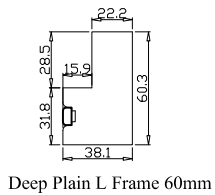

Louvre Quantity(叶片数量): 57

Louvre Size(叶片尺寸): 453.1mm

Rail Size(上下板尺寸): 504.8mm

Order No(订单号):JPK Amy Smith

Item(序号): 1

Room(房间号): Left Front Bedroom

Louvre Size(叶片类型): 64mm

NOTES:

Louvre Quantity(叶片数量): 57

Louvre Size(叶片尺寸): 451.4mm

Rail Size(上下板尺寸): 503.1mm

Order No(订单号):JPK Amy Smith

Item(序号): 2

Room(房间号): Right Front Bedroom

Louvre Size(叶片类型): 64mm

Deep Plain L Frame 60mm