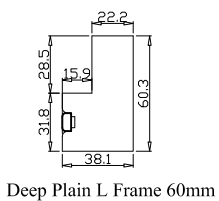

Louvre Quantity(叶片数量): 57

Louvre Size(叶片尺寸): 453.1mm

Rail Size(上下板尺寸): 504.8mm

Order No(订单号):JPK Amy Smith

Item(序号): 1

Room(房间号): Left Front Bedroom

Louvre Size(叶片类型): 64mm

NOTES:

Louvre Quantity(叶片数量): 57

Louvre Size(叶片尺寸): 451.4mm

Rail Size(上下板尺寸): 503.1mm

Order No(订单号):JPK Amy Smith

Item(序号): 2

Room(房间号): Right Front Bedroom

Louvre Size(叶片类型): 64mm

Deep Plain L Frame 60mm