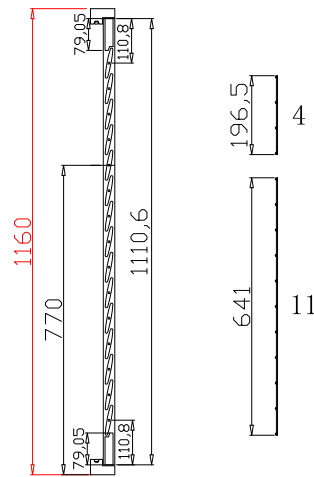

NOTES:

Shutter Color: Timeless White(覆盖色)

Hinges Color: White(白色)

Qty(数量): 1

Material(材质): Balmoral Pine Wood(松木)

Configuration(窗扇结构): L, IN, 4Side, 41.3mm Butt, Deep Plain L Frame 60mm

Tilt rod type(拉杆类型): Hidden tilt rod(隐形拉杆)

Louvre Quantity(叶片数量): 15

Louvre Size(叶片尺寸): 433.3mm

Rail Size(上下板尺寸): 485mm

Order No(订单号): JPK Upple

Item(序号): 4

Room(房间号): Right front bed

Louvre Size(叶片类型): 76mm