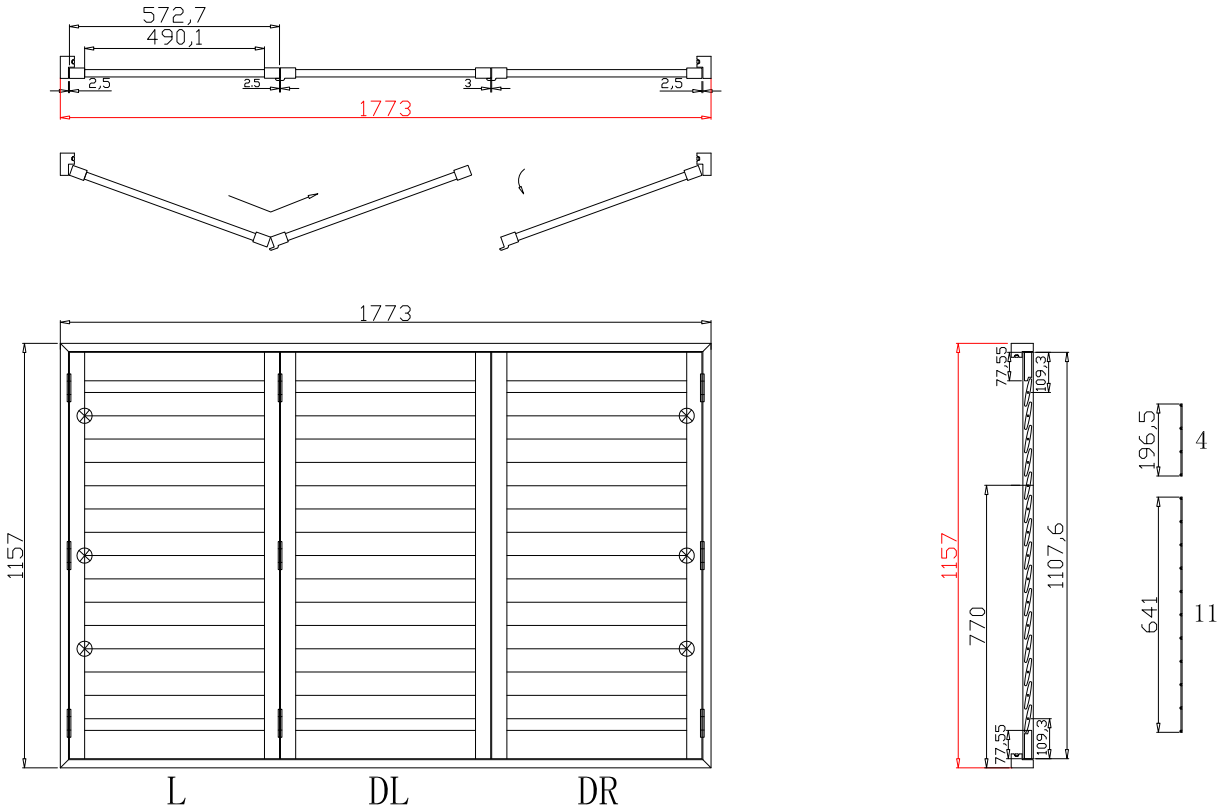

Deep Plain L Frame 60mm

NOTES:

Shutter Color: Timeless White(覆盖色)

Hinges Color: White(白色)

Qty(数量): 1

Material(材质): Balmoral Pine Wood(松木)

Configuration(窗扇结构): LDL-DR,IN, 4Side, 41.3mm Astrigal, Deep Plain L Frame 60mm

Tilt rod type(拉杆类型): Hidden tilt rod(隐形拉杆)

Louvre Quantity(叶片数量): 45

Louvre Size(叶片尺寸): 488.4mm

Rail Size(上下板尺寸): 540.1mm

Order No(订单号): JPK Upple

Item(序号): 5

Room(房间号): Right front bed

Louvre Size(叶片类型): 76mm