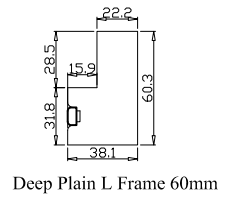

NOTES:

Shutter Color: Timeless White(覆盖色)
Hinges Color: White(白色)
Qty(数量): 1
Material(材质): Balmoral Pine Wood(松木)
Configuration(窗扇结构): LDL-DR, IN, 4Side, 41.3mm Astrigal, Deep Plain L Frame 60mm
Tilt rod type(拉杆类型): Hidden tilt rod(隐形拉杆)
Louvre Quantity(叶片数量): 45
Louvre Size(叶片尺寸): 489.1mm
Rail Size(上下板尺寸): 540.8mm

Order No(订单号): JPK Upple
Item(序号): 3
Room(房间号): Left Front Bed
Louvre Size(叶片类型): 76mm