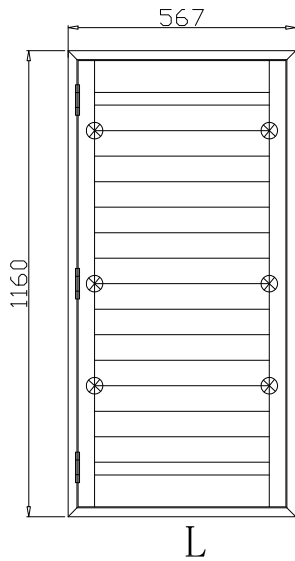

NOTES:

Shutter Color: Timeless White(覆盖色)

Hinges Color: White(白色)

Qty(数量): 1

Material(材质): Balmoral Pine Wood(松木)

Configuration(窗扇结构): L, IN, 4Side, 41.3mm Butt, Deep Plain L Frame 60mm

Tilt rod type(拉杆类型): Hidden tilt rod(隐形拉杆)

Louvre Quantity(叶片数量): 15

Louvre Size(叶片尺寸): 433.3mm

Rail Size(上下板尺寸): 485mm

Order No(订单号): JPK Upple

Item(序号): 4

Room(房间号): Right front bed

Louvre Size(叶片类型): 76mm