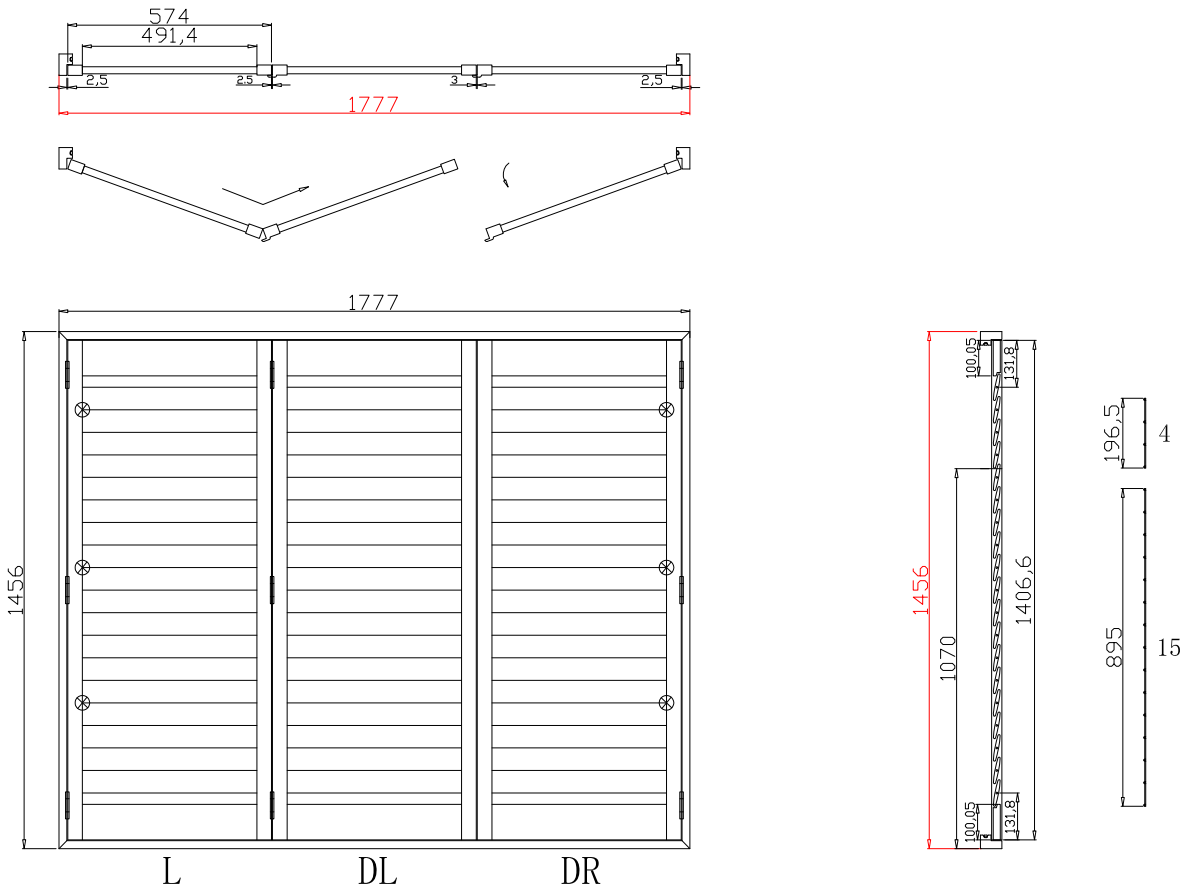

NOTES:

Shutter Color: Timeless White(覆盖色)

Hinges Color: White(白色)

Qty(数量): 1

Material(材质): Balmoral Pine Wood(松木)

Configuration(窗扇结构): LDL-DR, IN, 4Side, 41.3mm Astrigal, Deep Plain L Frame 60mm

Tilt rod type(拉杆类型): Hidden tilt rod(隐形拉杆)

Louvre Quantity(叶片数量): 57

Louvre Size(叶片尺寸): 489.7mm

Rail Size(上下板尺寸): 541.4mm

Order No(订单号): JPK Upple

Item(序号): 7

Room(房间号): Rear Lounge

Louvre Size(叶片类型): 76mm