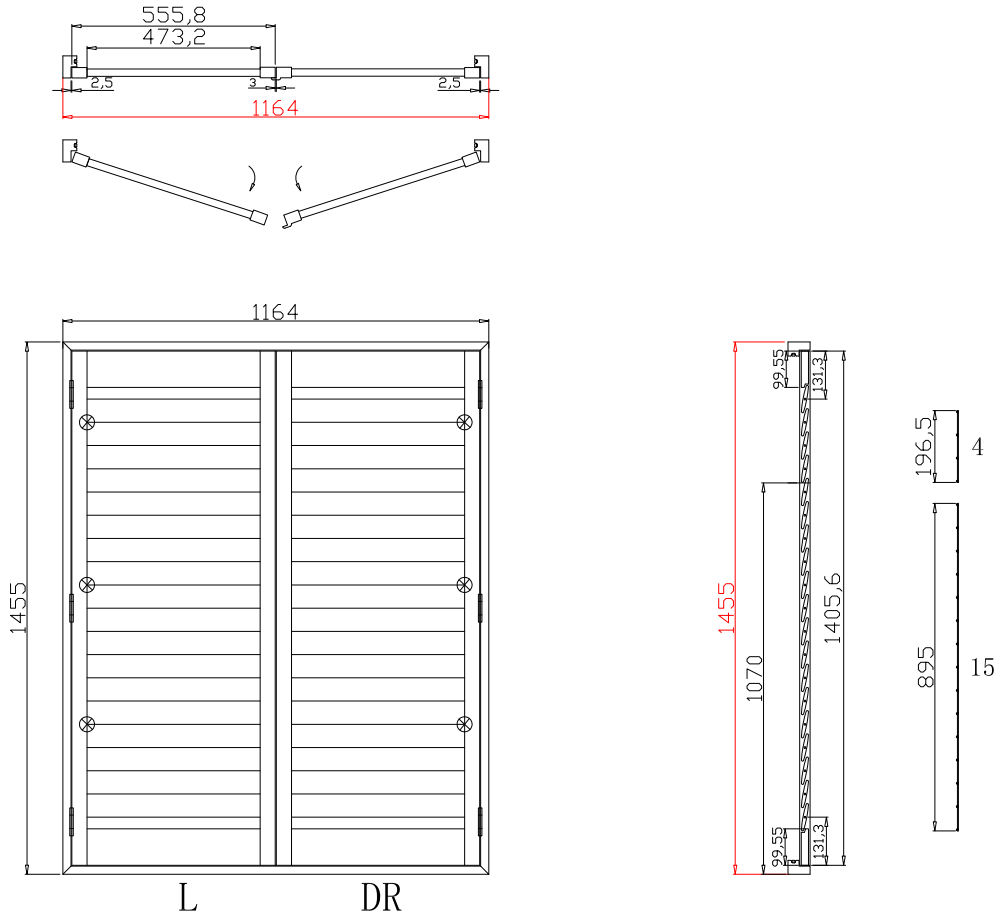

NOTES:

Shutter Color: Timeless White(覆盖色)

Hinges Color: White(白色)

Qty(数量): 1

Material(材质): Balmoral Pine Wood(松木)

Configuration(窗扇结构): L-DR, IN, 4Side, 41.3mm Astrigal, Deep Plain L Frame 60mm

Tilt rod type(拉杆类型): Hidden tilt rod(隐形拉杆)

Louvre Quantity(叶片数量): 38

Louvre Size(叶片尺寸): 471.5mm

Rail Size(上下板尺寸): 523.2mm

Order No(订单号): JPK Upple

Item(序号): 6

Room(房间号): Rear Lounge

Louvre Size(叶片类型): 76mm