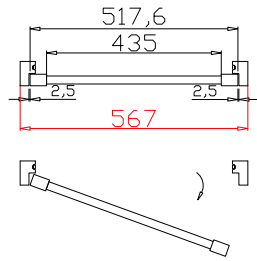

NOTES:

Shutter Color: Timeless White(覆盖色)

Hinges Color: White(白色)

Qty(数量): 1

Material(材质): Balmoral Pine Wood(松木)

Configuration(窗扇结构): L, IN, 4Side, 41.3mm Butt, Deep Plain L Frame 60mm

Tilt rod type(拉杆类型): Hidden tilt rod(隐形拉杆)

Louvre Quantity(叶片数量): 15

Louvre Size(叶片尺寸): 433.3mm

Rail Size(上下板尺寸): 485mm

Order No(订单号): JPK Upple

Item(序号): 4

Room(房间号): Right front bed

Louvre Size(叶片类型): 76mm