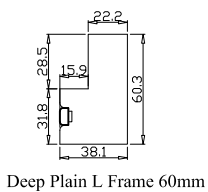

Louvre Quantity(叶片数量): 45

Louvre Size(叶片尺寸): 488.4mm

Rail Size(上下板尺寸): 540.1mm

Order No(订单号): JPK Upple

Item(序号): 1

Room(房间号): Right Rear Bed

Louvre Size(叶片类型): 76mm

Deep Plain L Frame 60mm

Louvre Quantity(叶片数量): 24

Louvre Size(叶片尺寸): 474mm

Rail Size(上下板尺寸): 525.7mm

Order No(订单号): JPK Upple

Item(序号): 2

Room(房间号): Left Rear Bed

Louvre Size(叶片类型): 76mm

Deep Plain L Frame 60mm

Tilt rod type(拉杆类型): Hidden tilt rod(隐形拉杆)

Louvre Quantity(叶片数量): 38

Louvre Size(叶片尺寸): 471.5mm

Rail Size(上下板尺寸): 523.2mm

Order No(订单号): JPK Upple

Item(序号): 6

Room(房间号): Rear Lounge

Louvre Size(叶片类型): 76mm

Tilt rod type(拉杆类型): Hidden tilt rod(隐形拉杆)

Louvre Quantity(叶片数量): 57

Louvre Size(叶片尺寸): 489.7mm

Rail Size(上下板尺寸): 541.4mm

Order No(订单号): JPK Upple

Item(序号): 7

Room(房间号): Rear Lounge

Louvre Size(叶片类型): 76mm