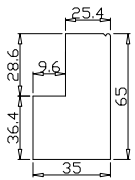

Louvre Quantity(叶片数量): 14

Louvre Size(叶片尺寸): 193.8mm

Rail Size(上下板尺寸): 220.5mm

Order No(订单号): DUN CONNAL002

Item(序号): 1

Room(房间号): BATHROOM

Louvre Size(叶片类型): 76mm

Medium L Frame