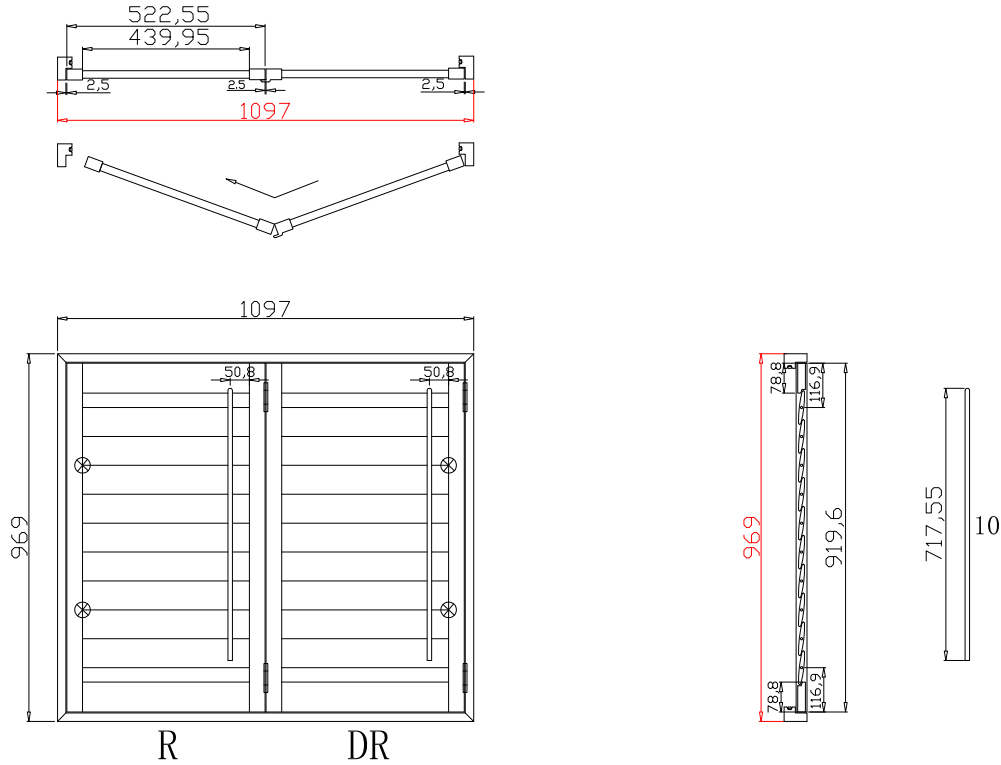

**NOTES:**

Shutter Color: Timeless White(覆盖色)

Hinges Color: White(白色)

Qty(数量): 1

Material(材质): Balmoral Pine Wood(松木)

Configuration(窗扇结构): LTRDR, IN, 4Side, 41.3mm Astrigal, Deep Plain L Frame 60mm

Tilt rod type(拉杆类型): Off set tilt rod(偏移拉杆)

Louvre Quantity(叶片数量): 10, 20

Louvre Size(叶片尺寸): 609.8mm, 454mm

Rail Size(上下板尺寸): 661.5mm, 505.7mm

Order No(订单号): JPK Hannay

Item(序号): 1

Room(房间号): Kitchen Front

Louvre Size(叶片类型): 89mm

Deep Plain L Frame 60mm

Batten: 60\*60\*969 (mm)  
Timeless White(覆盖色)

NOTES:

Shutter Color: Timeless White(覆盖色)

Hinges Color: White(白色)

Qty(数量): 1

Material(材质): Balmoral Pine Wood(松木)

Configuration(窗扇结构): RDR,IN, 4Side, 41.3mm Astrigal, Deep Plain L Frame 60mm

Tilt rod type(拉杆类型): Off set tilt rod(偏移拉杆)

Louvre Quantity(叶片数量): 20

Louvre Size(叶片尺寸): 438.25mm

Rail Size(上下板尺寸): 489.95mm

Order No(订单号): JPK Hannay

Item(序号): 2

Room(房间号): Kitchen Side

Louvre Size(叶片类型): 89mm