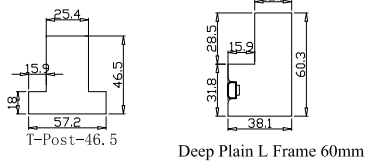

Louvre Quantity(叶片数量): 10, 20

Louvre Size(叶片尺寸): 609.8mm, 454mm

Rail Size(上下板尺寸): 661.5mm, 505.7mm

Order No(订单号): JPK Hannay

Item(序号): 1

Room(房间号): Kitchen Front

Louvre Size(叶片类型): 89mm

Deep Plain L Frame 60mm

Tilt rod type(拉杆类型): Off set tilt rod(偏移拉杆)

Louvre Quantity(叶片数量): 20

Louvre Size(叶片尺寸): 438.25mm

Rail Size(上下板尺寸): 489.95mm

Order No(订单号): JPK Hannay

Item(序号): 2

Room(房间号): Kitchen Side

Louvre Size(叶片类型): 89mm