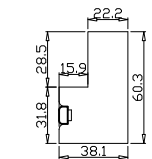

Tilt rod type(拉杆类型): Easy tilt rod(齿条拉杆)

Louvre Quantity(叶片数量): 28

Louvre Size(叶片尺寸): 348.25mm

Rail Size(上下板尺寸): 399.95mm

Order No(订单号):JPK LeSurf

Item(序号): 1

Room(房间号): Side Kitchen

Louvre Size(叶片类型): 76mm

Deep Plain L Frame 60mm