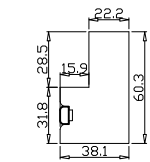

Louvre Quantity (叶片数量): 24

Louvre Size (叶片尺寸): 327.5mm

Rail Size (上下板尺寸): 379.2mm

Order No (订单号): INSP SARAH WILSDON

Item (序号): 1

Room (房间号): MAISIES ROOM

Louvre Size (叶片类型): 76mm

Deep Plain L Frame 60mm