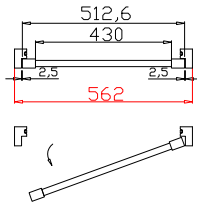

Louvre Quantity (叶片数量): 12

Louvre Size (叶片尺寸): 428.3mm

Rail Size (上下板尺寸): 480mm

Order No (订单号): INSP JUNE HUTT / SUTTON BATHROOM NO.3

Item (序号): 1

Room (房间号): LOUNGE - LEFT WINDOW

Louvre Size (叶片类型): 76mm

Deep Plain L Frame 60mm

Tilt rod type(拉杆类型): Hidden tilt rod (隐形拉杆)

Louvre Quantity(叶片数量): 12

Louvre Size(叶片尺寸): 428.3mm

Rail Size(上下板尺寸): 480mm

Order No(订单号): INSP JUNE HUTT / SUTTON BATHROOM NO.3

Item(序号): 2

Room(房间号): LOUNGE RIGHT WINDOW

Louvre Quantity(叶片数量): 20

Louvre Size(叶片尺寸): 361.3mm

Rail Size(上下板尺寸): 388mm

注意边框尺寸

窗扇左压右，左扇先打开

Order No(订单号): INSP JUNE HUTT / SUTTON BATHROOM NO.3

Item(序号): 3

Room(房间号): BATHROOM

Louvre Size(叶片类型): 76mm