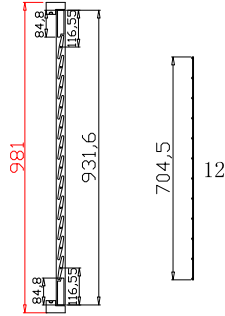

Louvre Quantity (叶片数量): 12

Louvre Size (叶片尺寸): 428.3mm

Rail Size (上下板尺寸): 480mm

Order No (订单号): INSP JUNE HUTT / SUTTON BATHROOM NO.3

Item (序号): 1

Room (房间号): LOUNGE - LEFT WINDOW

Louvre Size (叶片类型): 76mm

Deep Plain L Frame 60mm

Tilt rod type(拉杆类型): Hidden tilt rod (隐形拉杆)

Louvre Quantity(叶片数量): 12

Louvre Size(叶片尺寸): 428.3mm

Rail Size(上下板尺寸): 480mm

Order No(订单号): INSP JUNE HUTT / SUTTON BATHROOM NO.3

Item(序号): 2

Room(房间号): LOUNGE RIGHT WINDOW

Louvre Quantity(叶片数量): 20

Louvre Size(叶片尺寸): 361.3mm

Rail Size(上下板尺寸): 388mm

注意边框尺寸

窗扇左压右，左扇先打开

Order No(订单号): INSP JUNE HUTT / SUTTON BATHROOM NO.3

Item(序号): 3

Room(房间号): BATHROOM

Louvre Size(叶片类型): 76mm