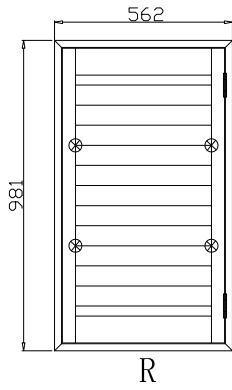

Louvre Quantity (叶片数量): 12

Louvre Size (叶片尺寸): 428.3mm

Rail Size (上下板尺寸): 480mm

Order No (订单号): INSP JUNE HUTT / SUTTON BATHROOM NO.3

Item (序号): 1

Room (房间号): LOUNGE - LEFT WINDOW

Louvre Size (叶片类型): 76mm

Deep Plain L Frame 60mm

Tilt rod type(拉杆类型): Hidden tilt rod (隐形拉杆)

Louvre Quantity(叶片数量): 12

Louvre Size(叶片尺寸): 428.3mm

Rail Size(上下板尺寸): 480mm

Order No(订单号): INSP JUNE HUTT / SUTTON BATHROOM NO.3

Item(序号): 2

Room(房间号): LOUNGE RIGHT WINDOW

Louvre Quantity(叶片数量): 20

Louvre Size(叶片尺寸): 361.3mm

Rail Size(上下板尺寸): 388mm

注意边框尺寸

窗扇左压右，左扇先打开

Order No(订单号): INSP JUNE HUTT / SUTTON BATHROOM NO.3

Item(序号): 3

Room(房间号): BATHROOM

Louvre Size(叶片类型): 76mm