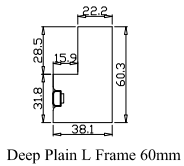

Louvre Quantity (叶片数量): 12

Louvre Size (叶片尺寸): 428.3mm

Rail Size (上下板尺寸): 480mm

Order No (订单号): INSP JUNE HUTT / SUTTON BATHROOM NO.3

Item (序号): 1

Room (房间号): LOUNGE - LEFT WINDOW

Louvre Size (叶片类型): 76mm

Deep Plain L Frame 60mm

Tilt rod type(拉杆类型): Hidden tilt rod (隐形拉杆)

Louvre Quantity(叶片数量): 12

Louvre Size(叶片尺寸): 428.3mm

Rail Size(上下板尺寸): 480mm

Order No(订单号): INSP JUNE HUTT / SUTTON BATHROOM NO.3

Item(序号): 2

Room(房间号): LOUNGE RIGHT WINDOW

Louvre Quantity(叶片数量): 20

Louvre Size(叶片尺寸): 361.3mm

Rail Size(上下板尺寸): 388mm

注意边框尺寸

窗扇左压右，左扇先打开

Order No(订单号): INSP JUNE HUTT / SUTTON BATHROOM NO.3

Item(序号): 3

Room(房间号): BATHROOM

Louvre Size(叶片类型): 76mm