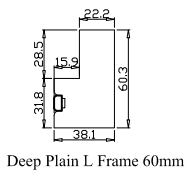

Louvre Quantity (叶片数量): 12

Louvre Size (叶片尺寸): 428.3mm

Rail Size (上下板尺寸): 480mm

Order No (订单号): INSP JUNE HUTT / SUTTON BATHROOM NO.3

Item (序号): 1

Room (房间号): LOUNGE - LEFT WINDOW

Louvre Size (叶片类型): 76mm

Deep Plain L Frame 60mm

Tilt rod type(拉杆类型): Hidden tilt rod (隐形拉杆)

Louvre Quantity(叶片数量): 12

Louvre Size(叶片尺寸): 428.3mm

Rail Size(上下板尺寸): 480mm

Order No(订单号): INSP JUNE HUTT / SUTTON BATHROOM NO.3

Item(序号): 2

Room(房间号): LOUNGE RIGHT WINDOW

Louvre Quantity(叶片数量): 20

Louvre Size(叶片尺寸): 361.3mm

Rail Size(上下板尺寸): 388mm

注意边框尺寸

窗扇左压右，左扇先打开

Order No(订单号): INSP JUNE HUTT / SUTTON BATHROOM NO.3

Item(序号): 3

Room(房间号): BATHROOM

Louvre Size(叶片类型): 76mm