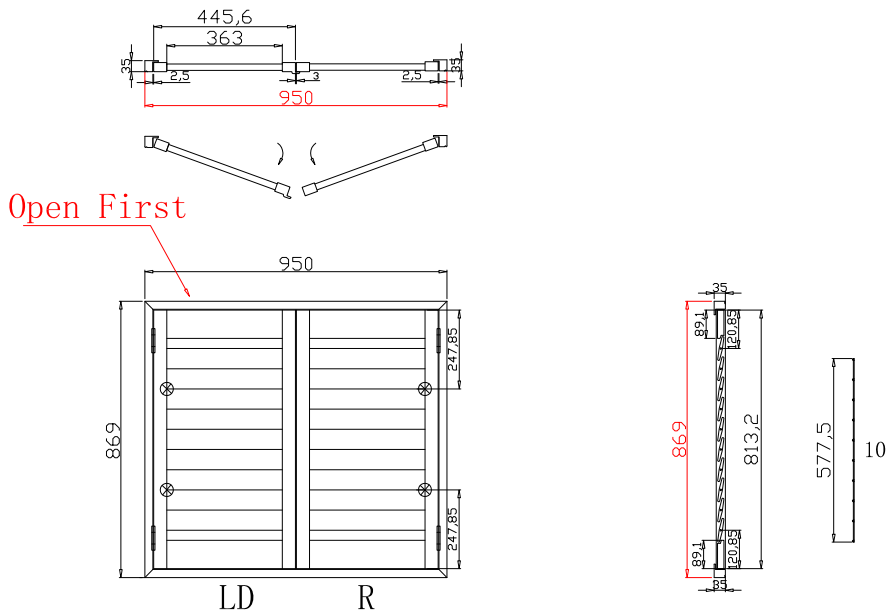

Tilt rod type(拉杆类型): Hidden tilt rod (隐形拉杆)

Louvre Quantity(叶片数量): 12

Louvre Size(叶片尺寸): 428.3mm

Rail Size(上下板尺寸): 480mm

Order No(订单号): INSP JUNE HUTT / SUTTON BATHROOM NO.3

Item(序号): 2

Room(房间号): LOUNGE RIGHT WINDOW

Louvre Size(叶片类型): 76mm

NOTES:

Shutter Color: Timeless White(覆盖色)

Hinges Color: White(白色)

Qty(数量): 1

Material(材质): PVC

Configuration(窗扇结构): LD-R, IN, 4Side, 41.3mm Astrigal, 1" L-Frame

Tilt rod type(拉杆类型): Hidden tilt rod (隐形拉杆)

Louvre Quantity(叶片数量): 20

Louvre Size(叶片尺寸): 361.3mm

Rail Size(上下板尺寸): 388mm

注意边框尺寸

窗扇左压右，左扇先打开

Order No(订单号): INSP JUNE HUTT / SUTTON BATHROOM NO.3

Item(序号): 3

Room(房间号): BATHROOM

Louvre Size(叶片类型): 76mm