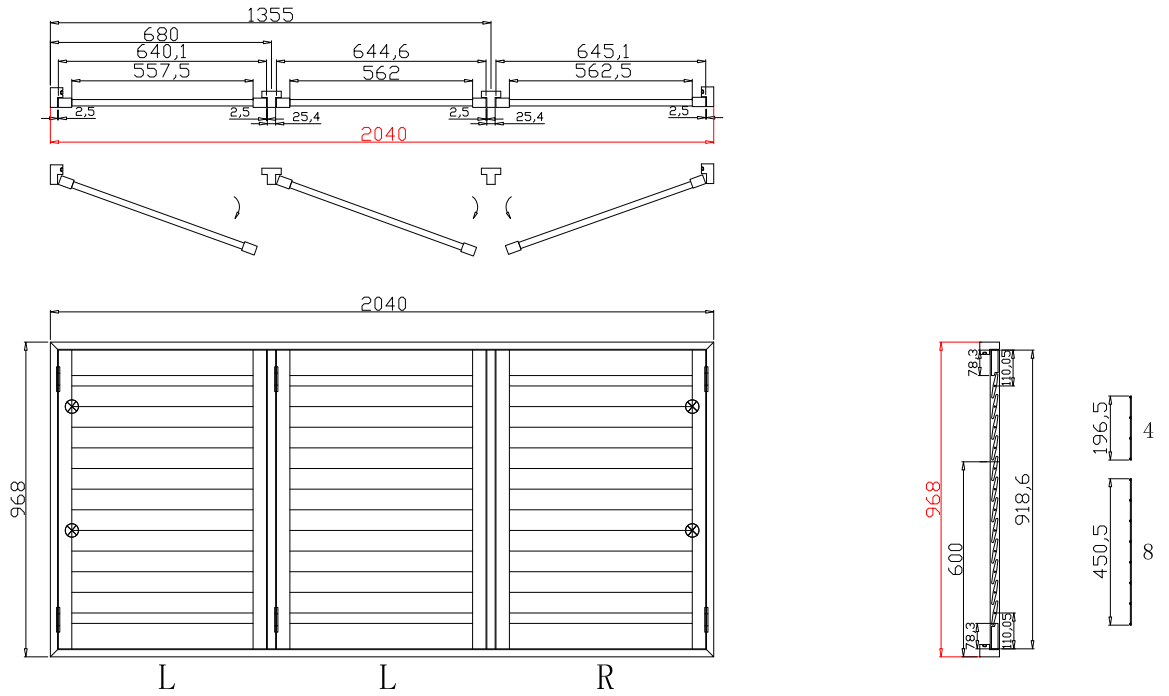

Louvre Quantity(叶片数量): 32,16

Louvre Size(叶片尺寸): 550.8mm, 560.3mm

Rail Size(上下板尺寸): 602.5mm, 612mm

Order No(订单号): ABAC 0209-24

Item(序号): 4

Room(房间号): FBL

Louvre Size(叶片类型): 76mm

NOTES:

Louvre Quantity(叶片数量): 12,12,12

Louvre Size(叶片尺寸): 555.8mm,560.3mm,560.8mm

Rail Size(上下板尺寸): 607.5mm,612mm,612.5mm

Order No(订单号):ABAC 0209-24

Item(序号): 5

Room(房间号): FBR

Louvre Size(叶片类型): 76mm