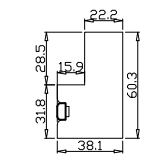

Louvre Quantity(叶片数量): 24

Louvre Size(叶片尺寸): 430.5mm

Rail Size(上下板尺寸): 482.2mm

Order No(订单号):INSP - MAIN BEDROOM

Item(序号): 1

Room(房间号): MAIN BEDROOM

Louvre Size(叶片类型): 89mm

Deep Plain L Frame 60mm