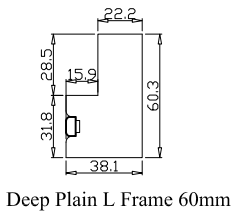

Rail Size(上下板尺寸): 424.65mm

Order No(订单号): ABAC 3308-24

Item(序号): 2

Room(房间号): LIV SIDE

Louvre Size(叶片类型): 64mm

Deep Plain L Frame 60mm

NOTES:

Shutter Color: Timeless White(覆盖色)

Louvre Size(叶片尺寸): 370.95mm

Rail Size(上下板尺寸): 422.65mm

Order No(订单号): ABAC 3308-24

Item(序号): 3

Room(房间号): LIV SFRONT

Louvre Size(叶片类型): 64mm

Deep Plain L Frame 60mm

NOTES:

Louvre Quantity(叶片数量): 10

Louvre Size(叶片尺寸): 301.3mm

Rail Size(上下板尺寸): 353mm

Order No(订单号): ABAC 3308-24

Item(序号): 4

Room(房间号): LIV BAY L

Louvre Size(叶片类型): 64mm

NOTES:

Louvre Quantity(叶片数量): 20

Louvre Size(叶片尺寸): 372.95mm

Rail Size(上下板尺寸): 424.65mm

Order No(订单号): ABAC 3308-24

Item(序号): 5

Room(房间号): LIV BAY CENT

Louvre Size(叶片类型): 64mm

Deep Plain L Frame 60mm