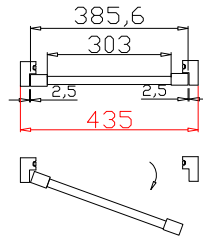

Rail Size(上下板尺寸): 424.65mm

Order No(订单号): ABAC 3308-24

Item(序号): 2

Room(房间号): LIV SIDE

Louvre Size(叶片类型): 64mm

Deep Plain L Frame 60mm

NOTES:

Shutter Color: Timeless White(覆盖色)

Louvre Size(叶片尺寸): 370.95mm

Rail Size(上下板尺寸): 422.65mm

Order No(订单号): ABAC 3308-24

Item(序号): 3

Room(房间号): LIV SFRONT

Louvre Size(叶片类型): 64mm

Deep Plain L Frame 60mm

NOTES:

Louvre Quantity(叶片数量): 10

Louvre Size(叶片尺寸): 301.3mm

Rail Size(上下板尺寸): 353mm

Order No(订单号): ABAC 3308-24

Item(序号): 4

Room(房间号): LIV BAY L

Louvre Size(叶片类型): 64mm

NOTES:

Louvre Quantity(叶片数量): 20

Louvre Size(叶片尺寸): 372.95mm

Rail Size(上下板尺寸): 424.65mm

Order No(订单号): ABAC 3308-24

Item(序号): 5

Room(房间号): LIV BAY CENT

Louvre Size(叶片类型): 64mm

Deep Plain L Frame 60mm