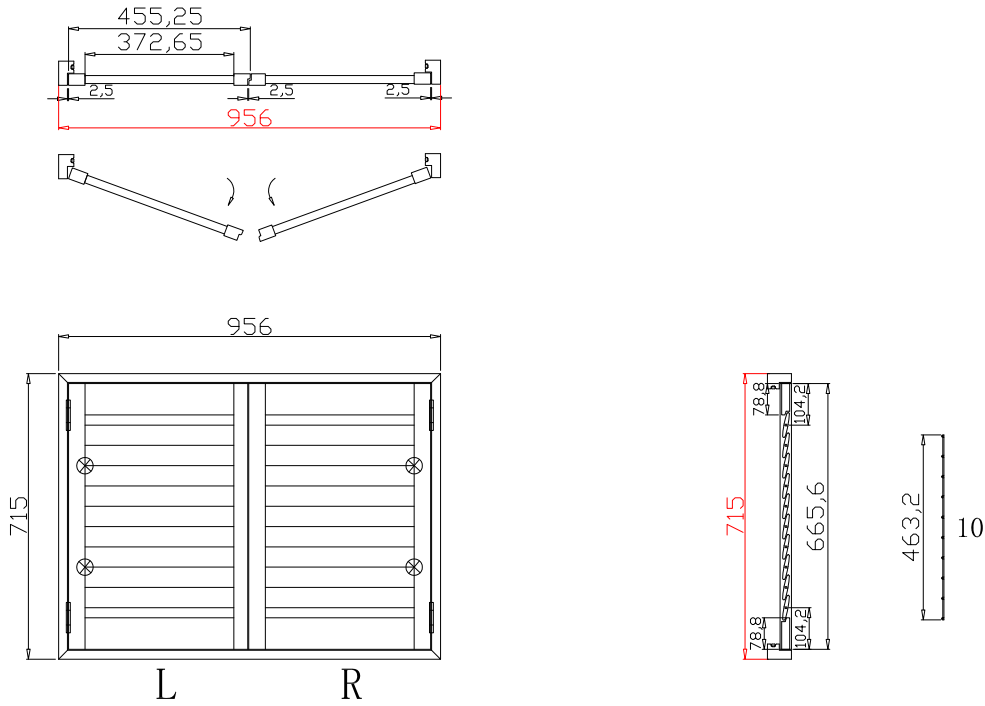

Material(材质): Balmoral Pine Wood(松木)

Configuration(窗扇结构): L/R, IN, 4Side, 41.3mm Rabete, Deep Plain L Frame 60mm

Tilt rod type(拉杆类型): Hidden tilt rod(隐形拉杆)

Louvre Quantity(叶片数量): 20

Louvre Size(叶片尺寸): 372.95mm

Qty(数量): 1

Material(材质): Balmoral Pine Wood(松木)

Configuration(窗扇结构): L/R, IN, 4Side, 41.3mm Rabete, Deep Plain L Frame 60mm

Tilt rod type(拉杆类型): Hidden tilt rod(隐形拉杆)

Louvre Quantity(叶片数量): 20

Louvre Size(叶片尺寸): 372.95mm

Rail Size(上下板尺寸): 424.65mm

Order No(订单号): ABAC 3308-24

Item(序号): 2

Room(房间号): LIV SIDE

Louvre Size(叶片类型): 64mm

Deep Plain L Frame 60mm

NOTES:

Shutter Color: Timeless White(覆盖色)

Louvre Size(叶片尺寸): 370.95mm

Rail Size(上下板尺寸): 422.65mm

Order No(订单号): ABAC 3308-24

Item(序号): 3

Room(房间号): LIV SFRONT

Louvre Size(叶片类型): 64mm

Deep Plain L Frame 60mm

NOTES: