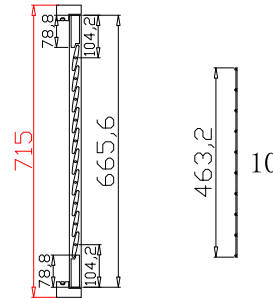

Rail Size(上下板尺寸): 424.65mm

Order No(订单号): ABAC 3308-24

Item(序号): 2

Room(房间号): LIV SIDE

Louvre Size(叶片类型): 64mm

Deep Plain L Frame 60mm

NOTES:

Shutter Color: Timeless White(覆盖色)

Louvre Size(叶片尺寸): 370.95mm

Rail Size(上下板尺寸): 422.65mm

Order No(订单号): ABAC 3308-24

Item(序号): 3

Room(房间号): LIV SFRONT

Louvre Size(叶片类型): 64mm

Deep Plain L Frame 60mm

NOTES:

Louvre Quantity(叶片数量): 10

Louvre Size(叶片尺寸): 301.3mm

Rail Size(上下板尺寸): 353mm

Order No(订单号): ABAC 3308-24

Item(序号): 4

Room(房间号): LIV BAY L

Louvre Size(叶片类型): 64mm

NOTES:

Louvre Quantity(叶片数量): 20

Louvre Size(叶片尺寸): 372.95mm

Rail Size(上下板尺寸): 424.65mm

Order No(订单号): ABAC 3308-24

Item(序号): 5

Room(房间号): LIV BAY CENT

Louvre Size(叶片类型): 64mm

Deep Plain L Frame 60mm