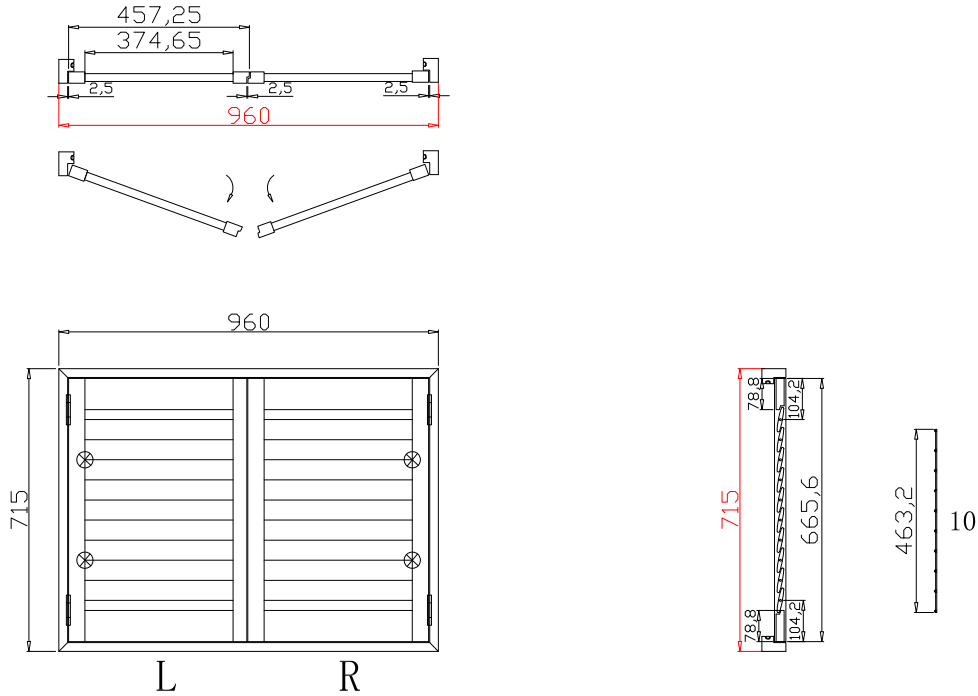

Material(材质): Balmoral Pine Wood(松木)

Configuration(窗扇结构): L/R, IN, 4Side, 41.3mm Rabete, Deep Plain L Frame 60mm

Tilt rod type(拉杆类型): Hidden tilt rod(隐形拉杆)

Louvre Quantity(叶片数量): 20

Louvre Size(叶片尺寸): 372.95mm

Rail Size(上下板尺寸): 424.65mm

Order No(订单号): ABAC 3308-24

Item(序号): 1

Room(房间号): DIN

Louvre Size(叶片类型): 64mm

NOTES:

Shutter Color: Timeless White(覆盖色)

Hinges Color: White(白色)

Qty(数量): 1

Material(材质): Balmoral Pine Wood(松木)

Configuration(窗扇结构): L/R, IN, 4Side, 41.3mm Rabete, Deep Plain L Frame 60mm

Tilt rod type(拉杆类型): Hidden tilt rod(隐形拉杆)

Louvre Quantity(叶片数量): 20

Louvre Size(叶片尺寸): 372.95mm

Rail Size(上下板尺寸): 424.65mm

Order No(订单号): ABAC 3308-24

Item(序号): 2

Room(房间号): LIV SIDE

Louvre Size(叶片类型): 64mm

Deep Plain L Frame 60mm

NOTES:

Shutter Color: Timeless White(覆盖色)