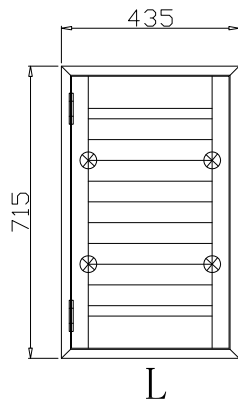

Rail Size(上下板尺寸): 424.65mm

Order No(订单号): ABAC 3308-24

Item(序号): 2

Room(房间号): LIV SIDE

Louvre Size(叶片类型): 64mm

Deep Plain L Frame 60mm

NOTES:

Shutter Color: Timeless White(覆盖色)

Louvre Size(叶片尺寸): 370.95mm

Rail Size(上下板尺寸): 422.65mm

Order No(订单号): ABAC 3308-24

Item(序号): 3

Room(房间号): LIV SFRONT

Louvre Size(叶片类型): 64mm

Deep Plain L Frame 60mm

NOTES:

Louvre Quantity(叶片数量): 10

Louvre Size(叶片尺寸): 301.3mm

Rail Size(上下板尺寸): 353mm

Order No(订单号): ABAC 3308-24

Item(序号): 4

Room(房间号): LIV BAY L

Louvre Size(叶片类型): 64mm

NOTES:

Louvre Quantity(叶片数量): 20

Louvre Size(叶片尺寸): 372.95mm

Rail Size(上下板尺寸): 424.65mm

Order No(订单号): ABAC 3308-24

Item(序号): 5

Room(房间号): LIV BAY CENT

Louvre Size(叶片类型): 64mm

Deep Plain L Frame 60mm