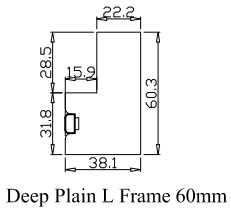

Material(材质): Balmoral Pine Wood(松木)

Configuration(窗扇结构): L/R, IN, 4Side, 41.3mm Rabete, Deep Plain L Frame 60mm

Tilt rod type(拉杆类型): Hidden tilt rod(隐形拉杆)

Louvre Quantity(叶片数量): 20

Louvre Size(叶片尺寸): 372.95mm

Qty(数量): 1

Material(材质): Balmoral Pine Wood(松木)

Configuration(窗扇结构): L/R, IN, 4Side, 41.3mm Rabete, Deep Plain L Frame 60mm

Tilt rod type(拉杆类型): Hidden tilt rod(隐形拉杆)

Louvre Quantity(叶片数量): 20

Louvre Size(叶片尺寸): 372.95mm

Rail Size(上下板尺寸): 424.65mm

Order No(订单号): ABAC 3308-24

Item(序号): 2

Room(房间号): LIV SIDE

Louvre Size(叶片类型): 64mm

Deep Plain L Frame 60mm

NOTES:

Shutter Color: Timeless White(覆盖色)

Louvre Size(叶片尺寸): 370.95mm

Rail Size(上下板尺寸): 422.65mm

Order No(订单号): ABAC 3308-24

Item(序号): 3

Room(房间号): LIV SFRONT

Louvre Size(叶片类型): 64mm

Deep Plain L Frame 60mm

NOTES: