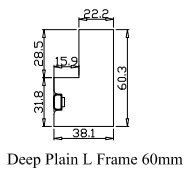

Louvre Quantity (叶片数量): 51, 17

Louvre Size (叶片尺寸): 485.9mm, 442.8mm

Rail Size (上下板尺寸): 537.6mm, 494.5mm

窗扇左压右, 左扇先打开

Order No (订单号): JPK Wilkinson

Item (序号): 1

Room (房间号): Lounge

Louvre Size (叶片类型): 76mm

Louvre Quantity(叶片数量): 45,15

Louvre Size(叶片尺寸): 484.6mm,451.8mm

Rail Size(上下板尺寸): 536.3mm,503.5mm

窗扇左压右, 左扇先打开

Order No(订单号):JPK Wilkinson

Item(序号): 2

Room(房间号): Front Bed

Louvre Size(叶片类型): 76mm

Tilt rod type(拉杆类型): Easy tilt rod(齿条拉杆)

Louvre Quantity(叶片数量): 30

Louvre Size(叶片尺寸): 325mm

Rail Size(上下板尺寸): 376.7mm

窗扇左压右, 左扇先打开

Order No(订单号):JPK Wilkinson

Item(序号): 3

Room(房间号):Front Bed

Louvre Size(叶片类型): 76mm

Deep Plain L Frame 60mm