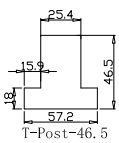

Louvre Quantity (叶片数量): 51, 17

Louvre Size (叶片尺寸): 485.9mm, 442.8mm

Rail Size (上下板尺寸): 537.6mm, 494.5mm

窗扇左压右, 左扇先打开

Order No (订单号): JPK Wilkinson

Item (序号): 1

Room (房间号): Lounge

Louvre Size (叶片类型): 76mm

Louvre Quantity(叶片数量): 45,15

Louvre Size(叶片尺寸): 484.6mm,451.8mm

Rail Size(上下板尺寸): 536.3mm,503.5mm

窗扇左压右, 左扇先打开

Order No(订单号):JPK Wilkinson

Item(序号): 2

Room(房间号): Front Bed

Louvre Size(叶片类型): 76mm

Tilt rod type(拉杆类型): Easy tilt rod(齿条拉杆)

Louvre Quantity(叶片数量): 30

Louvre Size(叶片尺寸): 325mm

Rail Size(上下板尺寸): 376.7mm

窗扇左压右, 左扇先打开

Order No(订单号):JPK Wilkinson

Item(序号): 3

Room(房间号):Front Bed

Louvre Size(叶片类型): 76mm

Deep Plain L Frame 60mm