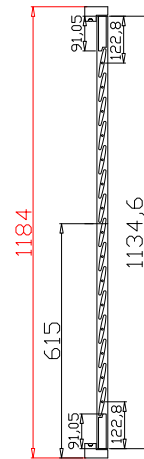

Louvre Quantity (叶片数量): 51, 17

Louvre Size (叶片尺寸): 485.9mm, 442.8mm

Rail Size (上下板尺寸): 537.6mm, 494.5mm

窗扇左压右, 左扇先打开

Order No (订单号): JPK Wilkinson

Item (序号): 1

Room (房间号): Lounge

Louvre Size (叶片类型): 76mm

Louvre Quantity(叶片数量): 45,15

Louvre Size(叶片尺寸): 484.6mm,451.8mm

Rail Size(上下板尺寸): 536.3mm,503.5mm

窗扇左压右, 左扇先打开

Order No(订单号):JPK Wilkinson

Item(序号): 2

Room(房间号): Front Bed

Louvre Size(叶片类型): 76mm

Tilt rod type(拉杆类型): Easy tilt rod(齿条拉杆)

Louvre Quantity(叶片数量): 30

Louvre Size(叶片尺寸): 325mm

Rail Size(上下板尺寸): 376.7mm

窗扇左压右, 左扇先打开

Order No(订单号):JPK Wilkinson

Item(序号): 3

Room(房间号):Front Bed

Louvre Size(叶片类型): 76mm

Deep Plain L Frame 60mm