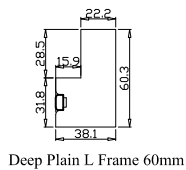

Louvre Quantity (叶片数量): 51, 17

Louvre Size (叶片尺寸): 485.9mm, 442.8mm

Rail Size (上下板尺寸): 537.6mm, 494.5mm

窗扇左压右, 左扇先打开

Order No (订单号): JPK Wilkinson

Item (序号): 1

Room (房间号): Lounge

Louvre Size (叶片类型): 76mm

Louvre Quantity(叶片数量): 45,15

Louvre Size(叶片尺寸): 484.6mm,451.8mm

Rail Size(上下板尺寸): 536.3mm,503.5mm

窗扇左压右, 左扇先打开

Order No(订单号):JPK Wilkinson

Item(序号): 2

Room(房间号): Front Bed

Louvre Size(叶片类型): 76mm

Tilt rod type(拉杆类型): Easy tilt rod(齿条拉杆)

Louvre Quantity(叶片数量): 30

Louvre Size(叶片尺寸): 325mm

Rail Size(上下板尺寸): 376.7mm

窗扇左压右, 左扇先打开

Order No(订单号):JPK Wilkinson

Item(序号): 3

Room(房间号):Front Bed

Louvre Size(叶片类型): 76mm

Deep Plain L Frame 60mm