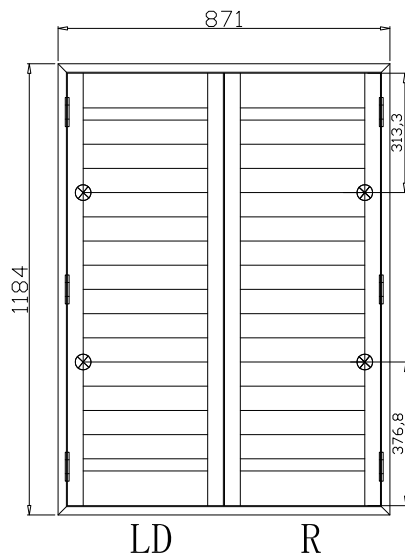

Louvre Quantity (叶片数量): 51, 17

Louvre Size (叶片尺寸): 485.9mm, 442.8mm

Rail Size (上下板尺寸): 537.6mm, 494.5mm

窗扇左压右, 左扇先打开

Order No (订单号): JPK Wilkinson

Item (序号): 1

Room (房间号): Lounge

Louvre Size (叶片类型): 76mm

Louvre Quantity(叶片数量): 45,15

Louvre Size(叶片尺寸): 484.6mm,451.8mm

Rail Size(上下板尺寸): 536.3mm,503.5mm

窗扇左压右, 左扇先打开

Order No(订单号):JPK Wilkinson

Item(序号): 2

Room(房间号): Front Bed

Louvre Size(叶片类型): 76mm

Tilt rod type(拉杆类型): Easy tilt rod(齿条拉杆)

Louvre Quantity(叶片数量): 30

Louvre Size(叶片尺寸): 325mm

Rail Size(上下板尺寸): 376.7mm

窗扇左压右, 左扇先打开

Order No(订单号):JPK Wilkinson

Item(序号): 3

Room(房间号):Front Bed

Louvre Size(叶片类型): 76mm

Deep Plain L Frame 60mm