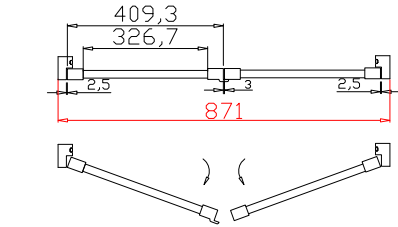

Louvre Quantity (叶片数量): 51, 17

Louvre Size (叶片尺寸): 485.9mm, 442.8mm

Rail Size (上下板尺寸): 537.6mm, 494.5mm

窗扇左压右, 左扇先打开

Order No (订单号): JPK Wilkinson

Item (序号): 1

Room (房间号): Lounge

Louvre Size (叶片类型): 76mm

Louvre Quantity(叶片数量): 45,15

Louvre Size(叶片尺寸): 484.6mm,451.8mm

Rail Size(上下板尺寸): 536.3mm,503.5mm

窗扇左压右, 左扇先打开

Order No(订单号):JPK Wilkinson

Item(序号): 2

Room(房间号): Front Bed

Louvre Size(叶片类型): 76mm

Tilt rod type(拉杆类型): Easy tilt rod(齿条拉杆)

Louvre Quantity(叶片数量): 30

Louvre Size(叶片尺寸): 325mm

Rail Size(上下板尺寸): 376.7mm

窗扇左压右, 左扇先打开

Order No(订单号):JPK Wilkinson

Item(序号): 3

Room(房间号):Front Bed

Louvre Size(叶片类型): 76mm

Deep Plain L Frame 60mm