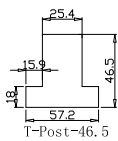

Louvre Quantity (叶片数量): 51, 17

Louvre Size (叶片尺寸): 485.9mm, 442.8mm

Rail Size (上下板尺寸): 537.6mm, 494.5mm

窗扇左压右, 左扇先打开

Order No (订单号): JPK Wilkinson

Item (序号): 1

Room (房间号): Lounge

Louvre Size (叶片类型): 76mm

Louvre Quantity(叶片数量): 45,15

Louvre Size(叶片尺寸): 484.6mm,451.8mm

Rail Size(上下板尺寸): 536.3mm,503.5mm

窗扇左压右, 左扇先打开

Order No(订单号):JPK Wilkinson

Item(序号): 2

Room(房间号): Front Bed

Louvre Size(叶片类型): 76mm

Tilt rod type(拉杆类型): Easy tilt rod(齿条拉杆)

Louvre Quantity(叶片数量): 30

Louvre Size(叶片尺寸): 325mm

Rail Size(上下板尺寸): 376.7mm

窗扇左压右, 左扇先打开

Order No(订单号):JPK Wilkinson

Item(序号): 3

Room(房间号):Front Bed

Louvre Size(叶片类型): 76mm

Deep Plain L Frame 60mm