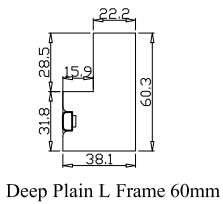

Louvre Quantity (叶片数量): 51, 17

Louvre Size (叶片尺寸): 485.9mm, 442.8mm

Rail Size (上下板尺寸): 537.6mm, 494.5mm

窗扇左压右, 左扇先打开

Order No (订单号): JPK Wilkinson

Item (序号): 1

Room (房间号): Lounge

Louvre Size (叶片类型): 76mm

Louvre Quantity(叶片数量): 45,15

Louvre Size(叶片尺寸): 484.6mm,451.8mm

Rail Size(上下板尺寸): 536.3mm,503.5mm

窗扇左压右, 左扇先打开

Order No(订单号):JPK Wilkinson

Item(序号): 2

Room(房间号): Front Bed

Louvre Size(叶片类型): 76mm

Tilt rod type(拉杆类型): Easy tilt rod(齿条拉杆)

Louvre Quantity(叶片数量): 30

Louvre Size(叶片尺寸): 325mm

Rail Size(上下板尺寸): 376.7mm

窗扇左压右, 左扇先打开

Order No(订单号):JPK Wilkinson

Item(序号): 3

Room(房间号):Front Bed

Louvre Size(叶片类型): 76mm

Deep Plain L Frame 60mm