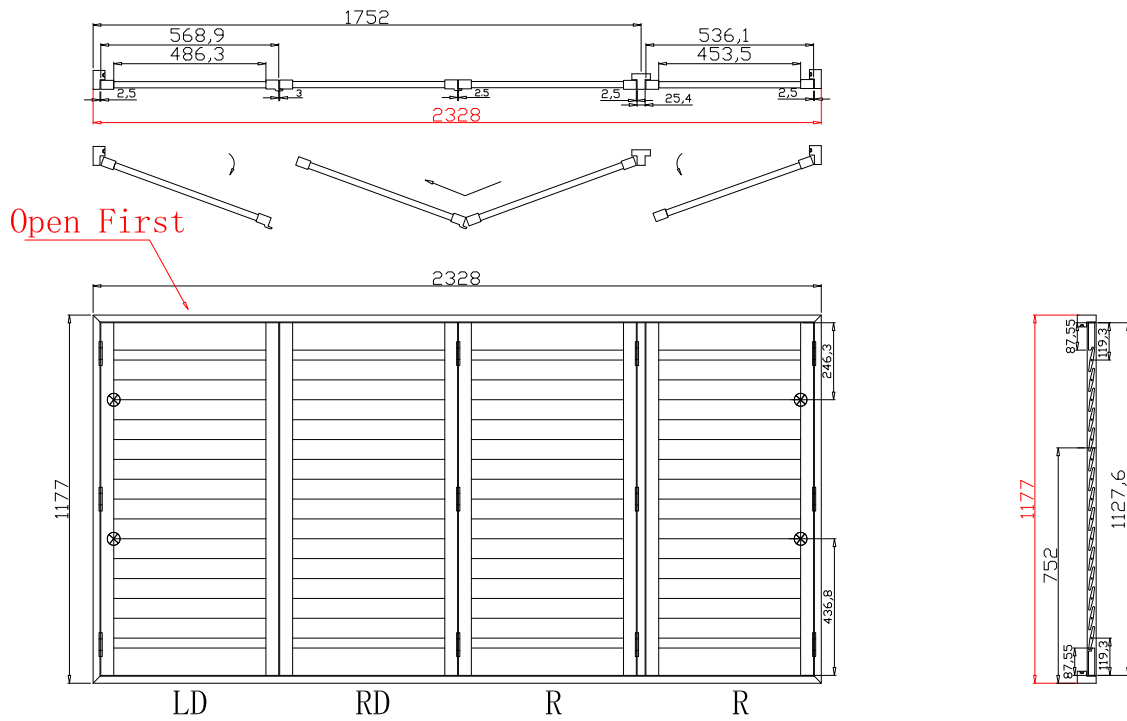

Louvre Quantity (叶片数量): 51, 17

Louvre Size (叶片尺寸): 485.9mm, 442.8mm

Rail Size (上下板尺寸): 537.6mm, 494.5mm

窗扇左压右, 左扇先打开

Order No (订单号): JPK Wilkinson

Item (序号): 1

Room (房间号): Lounge

Louvre Size (叶片类型): 76mm

Louvre Quantity(叶片数量): 45,15

Louvre Size(叶片尺寸): 484.6mm,451.8mm

Rail Size(上下板尺寸): 536.3mm,503.5mm

窗扇左压右, 左扇先打开

Order No(订单号):JPK Wilkinson

Item(序号): 2

Room(房间号): Front Bed

Louvre Size(叶片类型): 76mm

Tilt rod type(拉杆类型): Easy tilt rod(齿条拉杆)

Louvre Quantity(叶片数量): 30

Louvre Size(叶片尺寸): 325mm

Rail Size(上下板尺寸): 376.7mm

窗扇左压右, 左扇先打开

Order No(订单号):JPK Wilkinson

Item(序号): 3

Room(房间号):Front Bed

Louvre Size(叶片类型): 76mm

Deep Plain L Frame 60mm