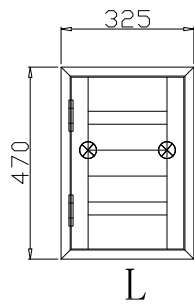

Louvre Quantity(叶片数量): 24,12

Louvre Size(叶片尺寸): 425.8mm,460.3mm

Rail Size(上下板尺寸): 477.5mm,512mm

Order No(订单号): ABAC 1408-24

Item(序号): 2

Room(房间号): KIT

Louvre Size(叶片类型): 76mm

NOTES:

Louvre Quantity(叶片数量): 27,27

Louvre Size(叶片尺寸): 655.8mm,248.8mm

Rail Size(上下板尺寸): 707.5mm,300.5mm

Order No(订单号): ABAC 1408-24

Item(序号): 3

Room(房间号): DOOR

Louvre Size(叶片类型): 76mm

NOTES:

Louvre Quantity(叶片数量): 4

Louvre Size(叶片尺寸): 191.3mm

Rail Size(上下板尺寸): 243mm

Order No(订单号): ABAC 1408-24

Item(序号): 4

Room(房间号): BAG SAMPLE

Louvre Size(叶片类型): 76mm

Deep Plain L Frame 60mm

Louvre Quantity(叶片数量): 5

Louvre Size(叶片尺寸): 192.8mm

Rail Size(上下板尺寸): 244.5mm

Order No(订单号):ABAC 1408-24

Item(序号): 5

Room(房间号): BAG SAMPLE 2

Louvre Size(叶片类型): 64mm

Deep Plain L Frame 60mm