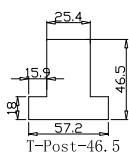

Louvre Quantity(叶片数量): 24,12

Louvre Size(叶片尺寸): 425.8mm,460.3mm

Rail Size(上下板尺寸): 477.5mm,512mm

Order No(订单号): ABAC 1408-24

Item(序号): 2

Room(房间号): KIT

Louvre Size(叶片类型): 76mm

NOTES:

Louvre Quantity(叶片数量): 27,27

Louvre Size(叶片尺寸): 655.8mm,248.8mm

Rail Size(上下板尺寸): 707.5mm,300.5mm

Order No(订单号): ABAC 1408-24

Item(序号): 3

Room(房间号): DOOR

Louvre Size(叶片类型): 76mm

NOTES:

Louvre Quantity(叶片数量): 4

Louvre Size(叶片尺寸): 191.3mm

Rail Size(上下板尺寸): 243mm

Order No(订单号): ABAC 1408-24

Item(序号): 4

Room(房间号): BAG SAMPLE

Louvre Size(叶片类型): 76mm

Deep Plain L Frame 60mm

Louvre Quantity(叶片数量): 5

Louvre Size(叶片尺寸): 192.8mm

Rail Size(上下板尺寸): 244.5mm

Order No(订单号):ABAC 1408-24

Item(序号): 5

Room(房间号): BAG SAMPLE 2

Louvre Size(叶片类型): 64mm

Deep Plain L Frame 60mm