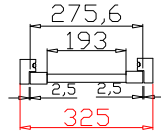

Louvre Quantity(叶片数量): 24,12

Louvre Size(叶片尺寸): 425.8mm,460.3mm

Rail Size(上下板尺寸): 477.5mm,512mm

Order No(订单号): ABAC 1408-24

Item(序号): 2

Room(房间号): KIT

Louvre Size(叶片类型): 76mm

NOTES:

Louvre Quantity(叶片数量): 27,27

Louvre Size(叶片尺寸): 655.8mm,248.8mm

Rail Size(上下板尺寸): 707.5mm,300.5mm

Order No(订单号): ABAC 1408-24

Item(序号): 3

Room(房间号): DOOR

Louvre Size(叶片类型): 76mm

NOTES:

Louvre Quantity(叶片数量): 4

Louvre Size(叶片尺寸): 191.3mm

Rail Size(上下板尺寸): 243mm

Order No(订单号): ABAC 1408-24

Item(序号): 4

Room(房间号): BAG SAMPLE

Louvre Size(叶片类型): 76mm

Deep Plain L Frame 60mm

Louvre Quantity(叶片数量): 5

Louvre Size(叶片尺寸): 192.8mm

Rail Size(上下板尺寸): 244.5mm

Order No(订单号):ABAC 1408-24

Item(序号): 5

Room(房间号): BAG SAMPLE 2

Louvre Size(叶片类型): 64mm

Deep Plain L Frame 60mm