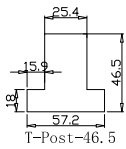

Louvre Quantity(叶片数量): 14, 14, 14

Louvre Size(叶片尺寸): 440.8mm, 470.3mm, 435.8mm

Rail Size(上下板尺寸): 492.5mm, 522mm, 487.5mm

Order No(订单号): ABAC 1408-24

Item(序号): 1

Room(房间号): BED

Louvre Size(叶片类型): 76mm

NOTES:

Louvre Quantity(叶片数量): 24,12

Louvre Size(叶片尺寸): 425.8mm,460.3mm

Rail Size(上下板尺寸): 477.5mm,512mm

Order No(订单号): ABAC 1408-24

Item(序号): 2

Room(房间号): KIT

Louvre Size(叶片类型): 76mm

NOTES:

Louvre Quantity(叶片数量): 27,27

Louvre Size(叶片尺寸): 655.8mm,248.8mm

Rail Size(上下板尺寸): 707.5mm,300.5mm

Order No(订单号): ABAC 1408-24

Item(序号): 3

Room(房间号): DOOR

Louvre Size(叶片类型): 76mm

NOTES:

Louvre Quantity(叶片数量): 5

Louvre Size(叶片尺寸): 192.8mm

Rail Size(上下板尺寸): 244.5mm

Order No(订单号):ABAC 1408-24

Item(序号): 5

Room(房间号): BAG SAMPLE 2

Louvre Size(叶片类型): 64mm

Deep Plain L Frame 60mm