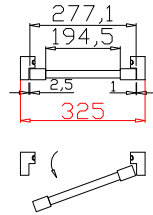

Louvre Quantity(叶片数量): 24,12

Louvre Size(叶片尺寸): 425.8mm,460.3mm

Rail Size(上下板尺寸): 477.5mm,512mm

Order No(订单号): ABAC 1408-24

Item(序号): 2

Room(房间号): KIT

Louvre Size(叶片类型): 76mm

NOTES:

Louvre Quantity(叶片数量): 27,27

Louvre Size(叶片尺寸): 655.8mm,248.8mm

Rail Size(上下板尺寸): 707.5mm,300.5mm

Order No(订单号): ABAC 1408-24

Item(序号): 3

Room(房间号): DOOR

Louvre Size(叶片类型): 76mm

NOTES:

Louvre Quantity(叶片数量): 4

Louvre Size(叶片尺寸): 191.3mm

Rail Size(上下板尺寸): 243mm

Order No(订单号): ABAC 1408-24

Item(序号): 4

Room(房间号): BAG SAMPLE

Louvre Size(叶片类型): 76mm

Deep Plain L Frame 60mm

Louvre Quantity(叶片数量): 5

Louvre Size(叶片尺寸): 192.8mm

Rail Size(上下板尺寸): 244.5mm

Order No(订单号):ABAC 1408-24

Item(序号): 5

Room(房间号): BAG SAMPLE 2

Louvre Size(叶片类型): 64mm

Deep Plain L Frame 60mm