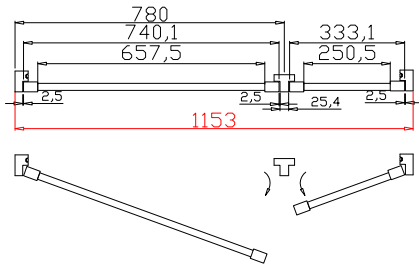

Louvre Quantity(叶片数量): 14, 14, 14

Louvre Size(叶片尺寸): 440.8mm, 470.3mm, 435.8mm

Rail Size(上下板尺寸): 492.5mm, 522mm, 487.5mm

Order No(订单号): ABAC 1408-24

Item(序号): 1

Room(房间号): BED

Louvre Size(叶片类型): 76mm

NOTES:

Louvre Quantity(叶片数量): 24,12

Louvre Size(叶片尺寸): 425.8mm,460.3mm

Rail Size(上下板尺寸): 477.5mm,512mm

Order No(订单号): ABAC 1408-24

Item(序号): 2

Room(房间号): KIT

Louvre Size(叶片类型): 76mm

NOTES:

Louvre Quantity(叶片数量): 27,27

Louvre Size(叶片尺寸): 655.8mm,248.8mm

Rail Size(上下板尺寸): 707.5mm,300.5mm

Order No(订单号): ABAC 1408-24

Item(序号): 3

Room(房间号): DOOR

Louvre Size(叶片类型): 76mm

NOTES:

Louvre Quantity(叶片数量): 5

Louvre Size(叶片尺寸): 192.8mm

Rail Size(上下板尺寸): 244.5mm

Order No(订单号):ABAC 1408-24

Item(序号): 5

Room(房间号): BAG SAMPLE 2

Louvre Size(叶片类型): 64mm

Deep Plain L Frame 60mm