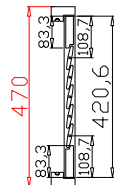

Louvre Quantity(叶片数量): 24,12

Louvre Size(叶片尺寸): 425.8mm,460.3mm

Rail Size(上下板尺寸): 477.5mm,512mm

Order No(订单号): ABAC 1408-24

Item(序号): 2

Room(房间号): KIT

Louvre Size(叶片类型): 76mm

NOTES:

Louvre Quantity(叶片数量): 27,27

Louvre Size(叶片尺寸): 655.8mm,248.8mm

Rail Size(上下板尺寸): 707.5mm,300.5mm

Order No(订单号): ABAC 1408-24

Item(序号): 3

Room(房间号): DOOR

Louvre Size(叶片类型): 76mm

NOTES:

Louvre Quantity(叶片数量): 4

Louvre Size(叶片尺寸): 191.3mm

Rail Size(上下板尺寸): 243mm

Order No(订单号): ABAC 1408-24

Item(序号): 4

Room(房间号): BAG SAMPLE

Louvre Size(叶片类型): 76mm

Deep Plain L Frame 60mm

Louvre Quantity(叶片数量): 5

Louvre Size(叶片尺寸): 192.8mm

Rail Size(上下板尺寸): 244.5mm

Order No(订单号):ABAC 1408-24

Item(序号): 5

Room(房间号): BAG SAMPLE 2

Louvre Size(叶片类型): 64mm

Deep Plain L Frame 60mm