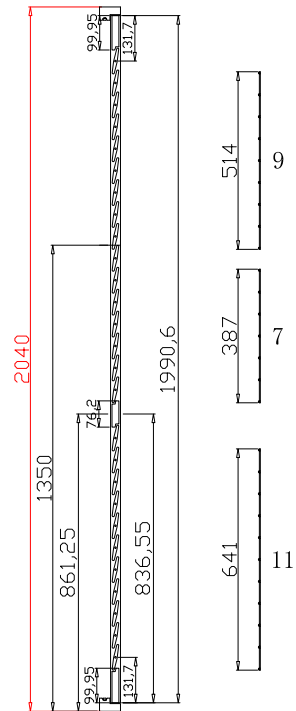

Louvre Quantity(叶片数量): 14, 14, 14

Louvre Size(叶片尺寸): 440.8mm, 470.3mm, 435.8mm

Rail Size(上下板尺寸): 492.5mm, 522mm, 487.5mm

Order No(订单号): ABAC 1408-24

Item(序号): 1

Room(房间号): BED

Louvre Size(叶片类型): 76mm

NOTES:

Louvre Quantity(叶片数量): 24,12

Louvre Size(叶片尺寸): 425.8mm,460.3mm

Rail Size(上下板尺寸): 477.5mm,512mm

Order No(订单号): ABAC 1408-24

Item(序号): 2

Room(房间号): KIT

Louvre Size(叶片类型): 76mm

NOTES:

Louvre Quantity(叶片数量): 27,27

Louvre Size(叶片尺寸): 655.8mm,248.8mm

Rail Size(上下板尺寸): 707.5mm,300.5mm

Order No(订单号): ABAC 1408-24

Item(序号): 3

Room(房间号): DOOR

Louvre Size(叶片类型): 76mm

NOTES:

Louvre Quantity(叶片数量): 4

Louvre Size(叶片尺寸): 191.3mm

Rail Size(上下板尺寸): 243mm

Order No(订单号): ABAC 1408-24

Item(序号): 4

Room(房间号): BAG SAMPLE

Louvre Size(叶片类型): 76mm

Deep Plain L Frame 60mm