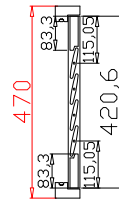

Louvre Quantity(叶片数量): 24,12

Louvre Size(叶片尺寸): 425.8mm,460.3mm

Rail Size(上下板尺寸): 477.5mm,512mm

Order No(订单号): ABAC 1408-24

Item(序号): 2

Room(房间号): KIT

Louvre Size(叶片类型): 76mm

NOTES:

Louvre Quantity(叶片数量): 27,27

Louvre Size(叶片尺寸): 655.8mm,248.8mm

Rail Size(上下板尺寸): 707.5mm,300.5mm

Order No(订单号): ABAC 1408-24

Item(序号): 3

Room(房间号): DOOR

Louvre Size(叶片类型): 76mm

NOTES:

Louvre Quantity(叶片数量): 4

Louvre Size(叶片尺寸): 191.3mm

Rail Size(上下板尺寸): 243mm

Order No(订单号): ABAC 1408-24

Item(序号): 4

Room(房间号): BAG SAMPLE

Louvre Size(叶片类型): 76mm

Deep Plain L Frame 60mm

Louvre Quantity(叶片数量): 5

Louvre Size(叶片尺寸): 192.8mm

Rail Size(上下板尺寸): 244.5mm

Order No(订单号):ABAC 1408-24

Item(序号): 5

Room(房间号): BAG SAMPLE 2

Louvre Size(叶片类型): 64mm

Deep Plain L Frame 60mm