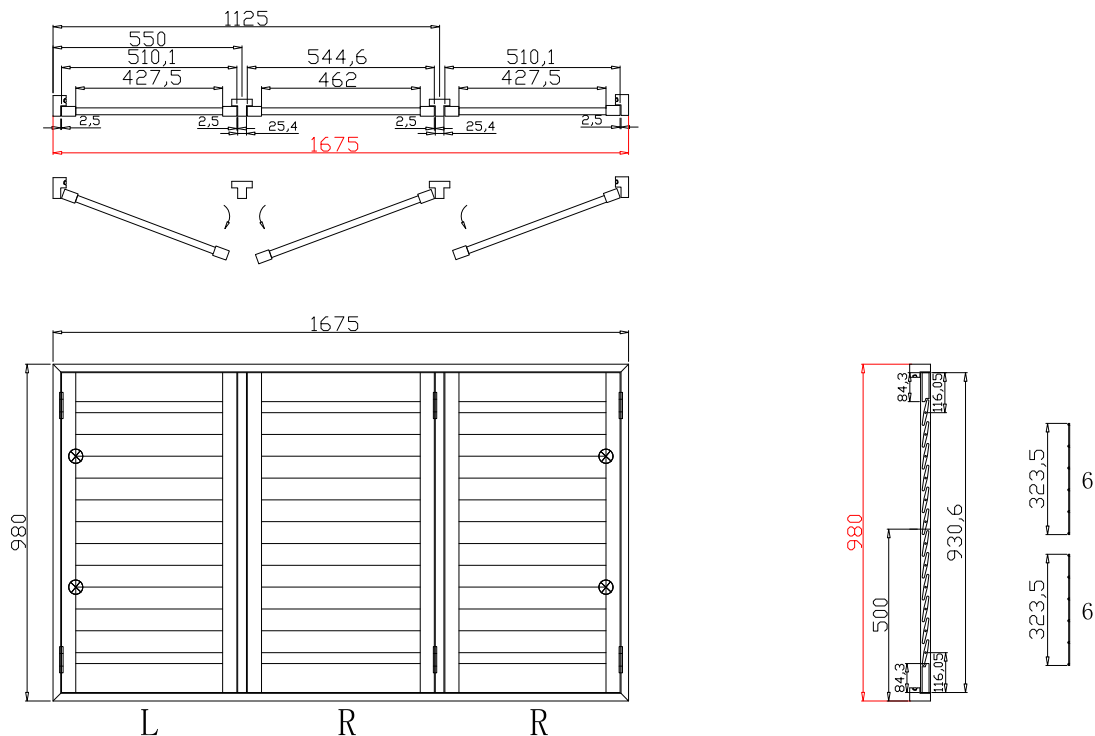

Louvre Quantity(叶片数量): 14, 14, 14

Louvre Size(叶片尺寸): 440.8mm, 470.3mm, 435.8mm

Rail Size(上下板尺寸): 492.5mm, 522mm, 487.5mm

Order No(订单号): ABAC 1408-24

Item(序号): 1

Room(房间号): BED

Louvre Size(叶片类型): 76mm

NOTES:

Louvre Quantity(叶片数量): 24,12

Louvre Size(叶片尺寸): 425.8mm,460.3mm

Rail Size(上下板尺寸): 477.5mm,512mm

Order No(订单号): ABAC 1408-24

Item(序号): 2

Room(房间号): KIT

Louvre Size(叶片类型): 76mm

NOTES:

Louvre Quantity(叶片数量): 27,27

Louvre Size(叶片尺寸): 655.8mm,248.8mm

Rail Size(上下板尺寸): 707.5mm,300.5mm

Order No(订单号): ABAC 1408-24

Item(序号): 3

Room(房间号): DOOR

Louvre Size(叶片类型): 76mm

NOTES:

Louvre Quantity(叶片数量): 5

Louvre Size(叶片尺寸): 192.8mm

Rail Size(上下板尺寸): 244.5mm

Order No(订单号):ABAC 1408-24

Item(序号): 5

Room(房间号): BAG SAMPLE 2

Louvre Size(叶片类型): 64mm

Deep Plain L Frame 60mm