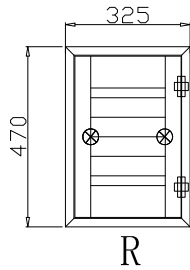

Louvre Quantity(叶片数量): 27,27

Louvre Size(叶片尺寸): 655.8mm,248.8mm

Rail Size(上下板尺寸): 707.5mm,300.5mm

Order No(订单号): ABAC 1408-24

Item(序号): 3

Room(房间号): DOOR

Louvre Size(叶片类型): 76mm

NOTES:

Louvre Quantity(叶片数量): 4

Louvre Size(叶片尺寸): 191.3mm

Rail Size(上下板尺寸): 243mm

Order No(订单号): ABAC 1408-24

Item(序号): 4

Room(房间号): BAG SAMPLE

Louvre Size(叶片类型): 76mm

Deep Plain L Frame 60mm

5

NOTES:

Shutter Color: Winter White(覆盖色)

Hinges Color: Option 2 Hidden Hinge(十字隐藏合页)

Qty(数量): 1

Material(材质): Balmoral Pine Wood(松木)

Configuration(窗扇结构): R,IN, 4Side, 41.3mm Butt, Deep Plain L Frame 60mm

Tilt rod type(拉杆类型): Easy tilt rod(齿条拉杆)

Louvre Quantity(叶片数量): 5

Louvre Size(叶片尺寸): 192.8mm

Rail Size(上下板尺寸): 244.5mm

Order No(订单号):ABAC 1408-24

Item(序号): 5

Room(房间号): BAG SAMPLE 2

Louvre Size(叶片类型): 64mm

Deep Plain L Frame 60mm