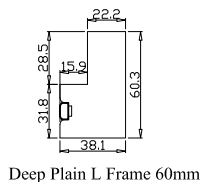

Louvre Quantity(叶片数量): 14, 14, 14

Louvre Size(叶片尺寸): 440.8mm, 470.3mm, 435.8mm

Rail Size(上下板尺寸): 492.5mm, 522mm, 487.5mm

Order No(订单号): ABAC 1408-24

Item(序号): 1

Room(房间号): BED

Louvre Size(叶片类型): 76mm

NOTES:

Louvre Quantity(叶片数量): 24,12

Louvre Size(叶片尺寸): 425.8mm,460.3mm

Rail Size(上下板尺寸): 477.5mm,512mm

Order No(订单号): ABAC 1408-24

Item(序号): 2

Room(房间号): KIT

Louvre Size(叶片类型): 76mm

NOTES:

Louvre Quantity(叶片数量): 27,27

Louvre Size(叶片尺寸): 655.8mm,248.8mm

Rail Size(上下板尺寸): 707.5mm,300.5mm

Order No(订单号): ABAC 1408-24

Item(序号): 3

Room(房间号): DOOR

Louvre Size(叶片类型): 76mm

NOTES:

Louvre Quantity(叶片数量): 4

Louvre Size(叶片尺寸): 191.3mm

Rail Size(上下板尺寸): 243mm

Order No(订单号): ABAC 1408-24

Item(序号): 4

Room(房间号): BAG SAMPLE

Louvre Size(叶片类型): 76mm

Deep Plain L Frame 60mm