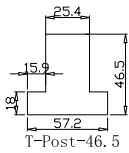

Louvre Quantity(叶片数量): 24,12

Louvre Size(叶片尺寸): 425.8mm,460.3mm

Rail Size(上下板尺寸): 477.5mm,512mm

Order No(订单号): ABAC 1408-24

Item(序号): 2

Room(房间号): KIT

Louvre Size(叶片类型): 76mm

NOTES:

Louvre Quantity(叶片数量): 27,27

Louvre Size(叶片尺寸): 655.8mm,248.8mm

Rail Size(上下板尺寸): 707.5mm,300.5mm

Order No(订单号): ABAC 1408-24

Item(序号): 3

Room(房间号): DOOR

Louvre Size(叶片类型): 76mm

NOTES:

Louvre Quantity(叶片数量): 4

Louvre Size(叶片尺寸): 191.3mm

Rail Size(上下板尺寸): 243mm

Order No(订单号): ABAC 1408-24

Item(序号): 4

Room(房间号): BAG SAMPLE

Louvre Size(叶片类型): 76mm

Deep Plain L Frame 60mm

Louvre Quantity(叶片数量): 5

Louvre Size(叶片尺寸): 192.8mm

Rail Size(上下板尺寸): 244.5mm

Order No(订单号):ABAC 1408-24

Item(序号): 5

Room(房间号): BAG SAMPLE 2

Louvre Size(叶片类型): 64mm

Deep Plain L Frame 60mm