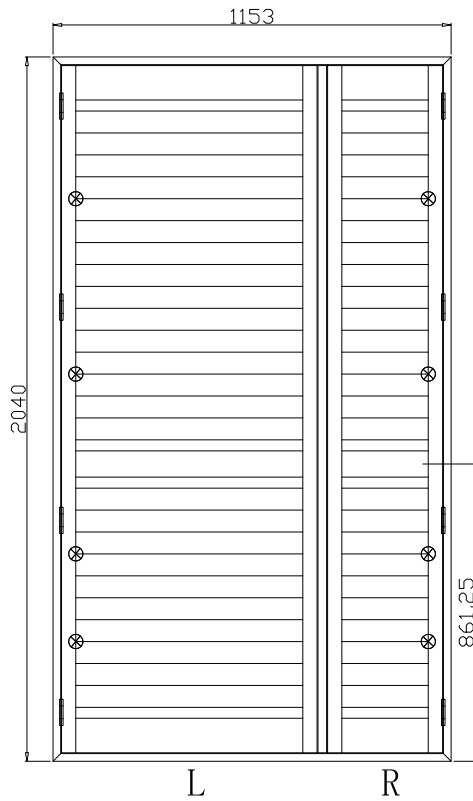

Louvre Quantity(叶片数量): 14, 14, 14

Louvre Size(叶片尺寸): 440.8mm, 470.3mm, 435.8mm

Rail Size(上下板尺寸): 492.5mm, 522mm, 487.5mm

Order No(订单号): ABAC 1408-24

Item(序号): 1

Room(房间号): BED

Louvre Size(叶片类型): 76mm

NOTES:

Louvre Quantity(叶片数量): 24,12

Louvre Size(叶片尺寸): 425.8mm,460.3mm

Rail Size(上下板尺寸): 477.5mm,512mm

Order No(订单号): ABAC 1408-24

Item(序号): 2

Room(房间号): KIT

Louvre Size(叶片类型): 76mm

NOTES:

Louvre Quantity(叶片数量): 27,27

Louvre Size(叶片尺寸): 655.8mm,248.8mm

Rail Size(上下板尺寸): 707.5mm,300.5mm

Order No(订单号): ABAC 1408-24

Item(序号): 3

Room(房间号): DOOR

Louvre Size(叶片类型): 76mm

NOTES:

Louvre Quantity(叶片数量): 4

Louvre Size(叶片尺寸): 191.3mm

Rail Size(上下板尺寸): 243mm

Order No(订单号): ABAC 1408-24

Item(序号): 4

Room(房间号): BAG SAMPLE

Louvre Size(叶片类型): 76mm

Deep Plain L Frame 60mm