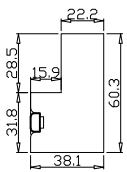

Louvre Quantity(叶片数量): 24,12

Louvre Size(叶片尺寸): 425.8mm,460.3mm

Rail Size(上下板尺寸): 477.5mm,512mm

Order No(订单号): ABAC 1408-24

Item(序号): 2

Room(房间号): KIT

Louvre Size(叶片类型): 76mm

NOTES:

Louvre Quantity(叶片数量): 27,27

Louvre Size(叶片尺寸): 655.8mm,248.8mm

Rail Size(上下板尺寸): 707.5mm,300.5mm

Order No(订单号): ABAC 1408-24

Item(序号): 3

Room(房间号): DOOR

Louvre Size(叶片类型): 76mm

NOTES:

Louvre Quantity(叶片数量): 4

Louvre Size(叶片尺寸): 191.3mm

Rail Size(上下板尺寸): 243mm

Order No(订单号): ABAC 1408-24

Item(序号): 4

Room(房间号): BAG SAMPLE

Louvre Size(叶片类型): 76mm

Deep Plain L Frame 60mm

Louvre Quantity(叶片数量): 5

Louvre Size(叶片尺寸): 192.8mm

Rail Size(上下板尺寸): 244.5mm

Order No(订单号):ABAC 1408-24

Item(序号): 5

Room(房间号): BAG SAMPLE 2

Louvre Size(叶片类型): 64mm

Deep Plain L Frame 60mm