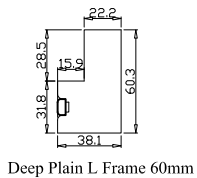

Louvre Quantity(叶片数量): 14, 14, 14

Louvre Size(叶片尺寸): 440.8mm, 470.3mm, 435.8mm

Rail Size(上下板尺寸): 492.5mm, 522mm, 487.5mm

Order No(订单号): ABAC 1408-24

Item(序号): 1

Room(房间号): BED

Louvre Size(叶片类型): 76mm

NOTES:

Louvre Quantity(叶片数量): 24,12

Louvre Size(叶片尺寸): 425.8mm,460.3mm

Rail Size(上下板尺寸): 477.5mm,512mm

Order No(订单号): ABAC 1408-24

Item(序号): 2

Room(房间号): KIT

Louvre Size(叶片类型): 76mm

NOTES:

Louvre Quantity(叶片数量): 27,27

Louvre Size(叶片尺寸): 655.8mm,248.8mm

Rail Size(上下板尺寸): 707.5mm,300.5mm

Order No(订单号): ABAC 1408-24

Item(序号): 3

Room(房间号): DOOR

Louvre Size(叶片类型): 76mm

NOTES:

Louvre Quantity(叶片数量): 5

Louvre Size(叶片尺寸): 192.8mm

Rail Size(上下板尺寸): 244.5mm

Order No(订单号):ABAC 1408-24

Item(序号): 5

Room(房间号): BAG SAMPLE 2

Louvre Size(叶片类型): 64mm

Deep Plain L Frame 60mm