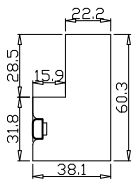

Louvre Quantity(叶片数量): 24,12

Louvre Size(叶片尺寸): 425.8mm,460.3mm

Rail Size(上下板尺寸): 477.5mm,512mm

Order No(订单号): ABAC 1408-24

Item(序号): 2

Room(房间号): KIT

Louvre Size(叶片类型): 76mm

NOTES:

Louvre Quantity(叶片数量): 27,27

Louvre Size(叶片尺寸): 655.8mm,248.8mm

Rail Size(上下板尺寸): 707.5mm,300.5mm

Order No(订单号): ABAC 1408-24

Item(序号): 3

Room(房间号): DOOR

Louvre Size(叶片类型): 76mm

NOTES:

Louvre Quantity(叶片数量): 4

Louvre Size(叶片尺寸): 191.3mm

Rail Size(上下板尺寸): 243mm

Order No(订单号): ABAC 1408-24

Item(序号): 4

Room(房间号): BAG SAMPLE

Louvre Size(叶片类型): 76mm

Deep Plain L Frame 60mm

Louvre Quantity(叶片数量): 5

Louvre Size(叶片尺寸): 192.8mm

Rail Size(上下板尺寸): 244.5mm

Order No(订单号):ABAC 1408-24

Item(序号): 5

Room(房间号): BAG SAMPLE 2

Louvre Size(叶片类型): 64mm

Deep Plain L Frame 60mm