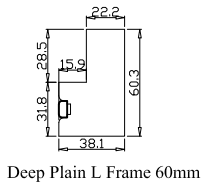

Louvre Quantity(叶片数量): 14, 14, 14

Louvre Size(叶片尺寸): 440.8mm, 470.3mm, 435.8mm

Rail Size(上下板尺寸): 492.5mm, 522mm, 487.5mm

Order No(订单号): ABAC 1408-24

Item(序号): 1

Room(房间号): BED

Louvre Size(叶片类型): 76mm

NOTES:

Louvre Quantity(叶片数量): 24,12

Louvre Size(叶片尺寸): 425.8mm,460.3mm

Rail Size(上下板尺寸): 477.5mm,512mm

Order No(订单号): ABAC 1408-24

Item(序号): 2

Room(房间号): KIT

Louvre Size(叶片类型): 76mm

NOTES:

Louvre Quantity(叶片数量): 27,27

Louvre Size(叶片尺寸): 655.8mm,248.8mm

Rail Size(上下板尺寸): 707.5mm,300.5mm

Order No(订单号): ABAC 1408-24

Item(序号): 3

Room(房间号): DOOR

Louvre Size(叶片类型): 76mm

NOTES:

Louvre Quantity(叶片数量): 5

Louvre Size(叶片尺寸): 192.8mm

Rail Size(上下板尺寸): 244.5mm

Order No(订单号):ABAC 1408-24

Item(序号): 5

Room(房间号): BAG SAMPLE 2

Louvre Size(叶片类型): 64mm

Deep Plain L Frame 60mm