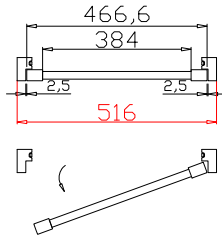

Louvre Quantity(叶片数量): 10

Louvre Size(叶片尺寸): 375.3mm

Rail Size(上下板尺寸): 427mm

Order No(订单号): DUN HALPIN001

Item(序号): 1

Room(房间号): BEDROOM

Louvre Size(叶片类型): 114mm

Deep Plain L Frame 60mm

Louvre Quantity(叶片数量): 30

Louvre Size(叶片尺寸): 472.4mm

Rail Size(上下板尺寸): 524.1mm

Order No(订单号): DUN HALPIN001

Item(序号): 2

Room(房间号): BEDROOM

Louvre Size(叶片类型): 114mm

NOTES:

Louvre Quantity(叶片数量): 10

Louvre Size(叶片尺寸): 382.3mm

Rail Size(上下板尺寸): 434mm

Order No(订单号): DUN HALPIN001

Item(序号): 3

Room(房间号): BEDROOM

Louvre Size(叶片类型): 114mm

Deep Plain L Frame 60mm

Louvre Size(叶片尺寸): 517.9mm

Rail Size(上下板尺寸): 544.6mm

Order No(订单号): DUN HALPIN001

Item(序号): 4

Room(房间号): ENSUITE

Louvre Size(叶片类型): 114mm

NOTES:

Shutter Color: Timeless White(覆盖色)