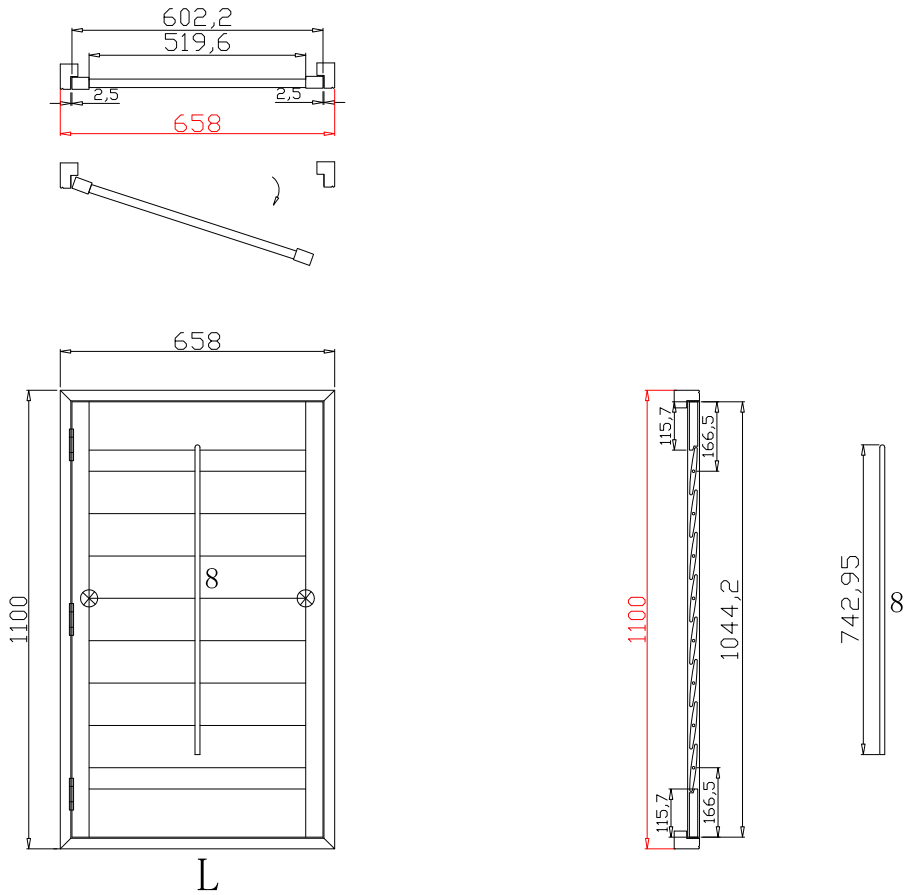

Louvre Quantity(叶片数量): 10

Louvre Size(叶片尺寸): 382.3mm

Rail Size(上下板尺寸): 434mm

Order No(订单号): DUN HALPIN001

Item(序号): 3

Room(房间号): BEDROOM

Louvre Size(叶片类型): 114mm

Deep Plain L Frame 60mm

Louvre Size(叶片尺寸): 517.9mm

Rail Size(上下板尺寸): 544.6mm

Order No(订单号): DUN HALPIN001

Item(序号): 4

Room(房间号): ENSUITE

Louvre Size(叶片类型): 114mm

NOTES:

Shutter Color: Timeless White(覆盖色)

Hinges Color: White(白色)

Qty(数量): 1

Material(材质): PVC

Configuration(窗扇结构): L, IN, 4Side, 41.3mm Butt, Medium L Frame

Tilt rod type(拉杆类型): Center tilt rod(中拉杆)

Louvre Quantity(叶片数量): 10

Louvre Size(叶片尺寸): 496.9mm

Rail Size(上下板尺寸): 523.6mm

Order No(订单号): DUN HALPIN001

Item(序号): 5

Room(房间号): UTILITY

Louvre Size(叶片类型): 89mm

NOTES:

Shutter Color: Timeless White(覆盖色)

Hinges Color: White(白色)