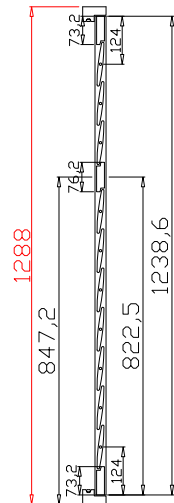

Louvre Quantity(叶片数量): 10

Louvre Size(叶片尺寸): 375.3mm

Rail Size(上下板尺寸): 427mm

Order No(订单号): DUN HALPIN001

Item(序号): 1

Room(房间号): BEDROOM

Louvre Size(叶片类型): 114mm

Deep Plain L Frame 60mm

Louvre Quantity(叶片数量): 30

Louvre Size(叶片尺寸): 472.4mm

Rail Size(上下板尺寸): 524.1mm

Order No(订单号): DUN HALPIN001

Item(序号): 2

Room(房间号): BEDROOM

Louvre Size(叶片类型): 114mm

NOTES:

Louvre Quantity(叶片数量): 10

Louvre Size(叶片尺寸): 382.3mm

Rail Size(上下板尺寸): 434mm

Order No(订单号): DUN HALPIN001

Item(序号): 3

Room(房间号): BEDROOM

Louvre Size(叶片类型): 114mm

Deep Plain L Frame 60mm

Louvre Size(叶片尺寸): 517.9mm

Rail Size(上下板尺寸): 544.6mm

Order No(订单号): DUN HALPIN001

Item(序号): 4

Room(房间号): ENSUITE

Louvre Size(叶片类型): 114mm

NOTES:

Shutter Color: Timeless White(覆盖色)