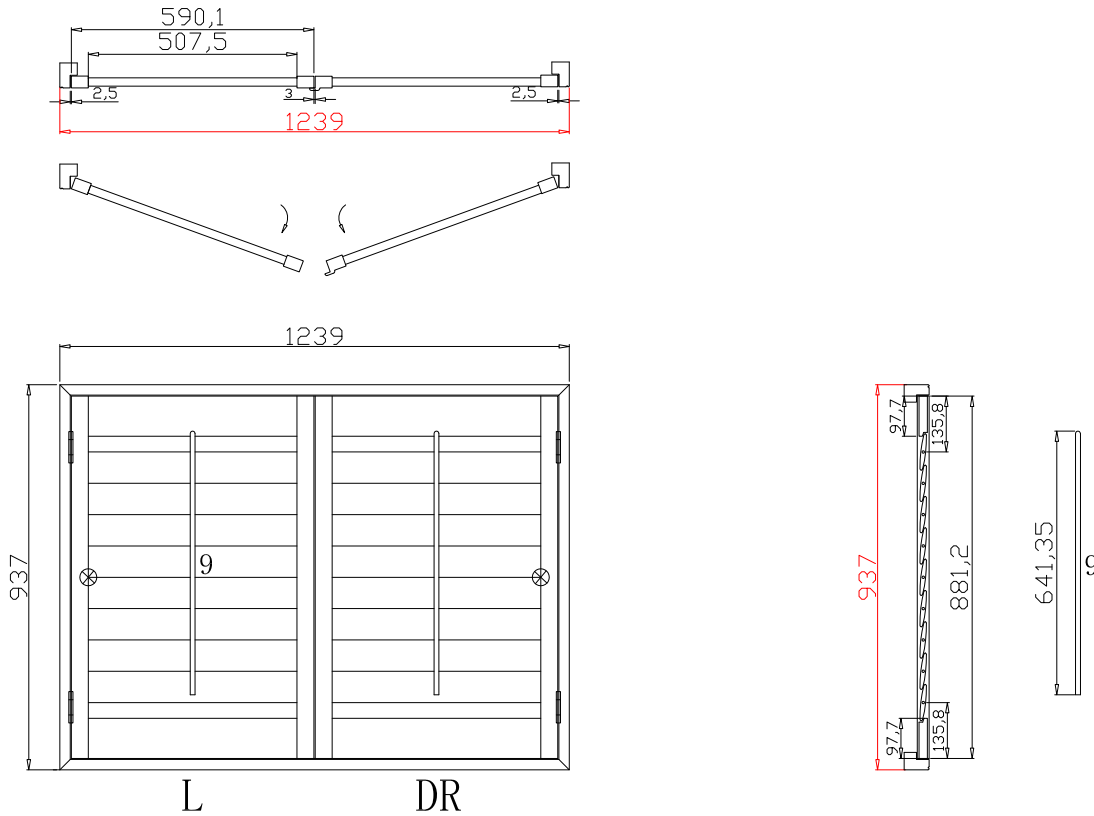

Louvre Size(叶片尺寸): 517.9mm

Rail Size(上下板尺寸): 544.6mm

Order No(订单号): DUN HALPIN001

Item(序号): 4

Room(房间号): ENSUITE

Louvre Size(叶片类型): 114mm

NOTES:

Shutter Color: Timeless White(覆盖色)

Hinges Color: White(白色)

Qty(数量): 1

Material(材质): PVC

Configuration(窗扇结构): L, IN, 4Side, 41.3mm Butt, Medium L Frame

Tilt rod type(拉杆类型): Center tilt rod(中拉杆)

Louvre Quantity(叶片数量): 10

Louvre Size(叶片尺寸): 496.9mm

Rail Size(上下板尺寸): 523.6mm

Order No(订单号): DUN HALPIN001

Item(序号): 5

Room(房间号): UTILITY

Louvre Size(叶片类型): 89mm

NOTES:

Shutter Color: Timeless White(覆盖色)

Hinges Color: White(白色)

Qty(数量): 1

Material(材质): PVC

Configuration(窗扇结构): L-DR,IN, 4Side, 41.3mm Astrigal, Medium L Frame

Tilt rod type(拉杆类型): Center tilt rod(中拉杆)

Louvre Quantity(叶片数量): 18

Louvre Size(叶片尺寸): 505.8mm

Rail Size(上下板尺寸): 532.5mm