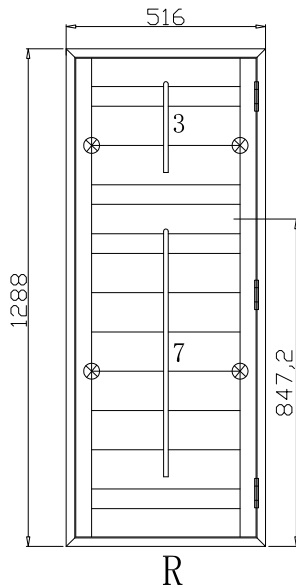

Louvre Quantity(叶片数量): 10

Louvre Size(叶片尺寸): 375.3mm

Rail Size(上下板尺寸): 427mm

Order No(订单号): DUN HALPIN001

Item(序号): 1

Room(房间号): BEDROOM

Louvre Size(叶片类型): 114mm

Deep Plain L Frame 60mm

Louvre Quantity(叶片数量): 30

Louvre Size(叶片尺寸): 472.4mm

Rail Size(上下板尺寸): 524.1mm

Order No(订单号): DUN HALPIN001

Item(序号): 2

Room(房间号): BEDROOM

Louvre Size(叶片类型): 114mm

NOTES:

Louvre Quantity(叶片数量): 10

Louvre Size(叶片尺寸): 382.3mm

Rail Size(上下板尺寸): 434mm

Order No(订单号): DUN HALPIN001

Item(序号): 3

Room(房间号): BEDROOM

Louvre Size(叶片类型): 114mm

Deep Plain L Frame 60mm

Louvre Size(叶片尺寸): 517.9mm

Rail Size(上下板尺寸): 544.6mm

Order No(订单号): DUN HALPIN001

Item(序号): 4

Room(房间号): ENSUITE

Louvre Size(叶片类型): 114mm

NOTES:

Shutter Color: Timeless White(覆盖色)