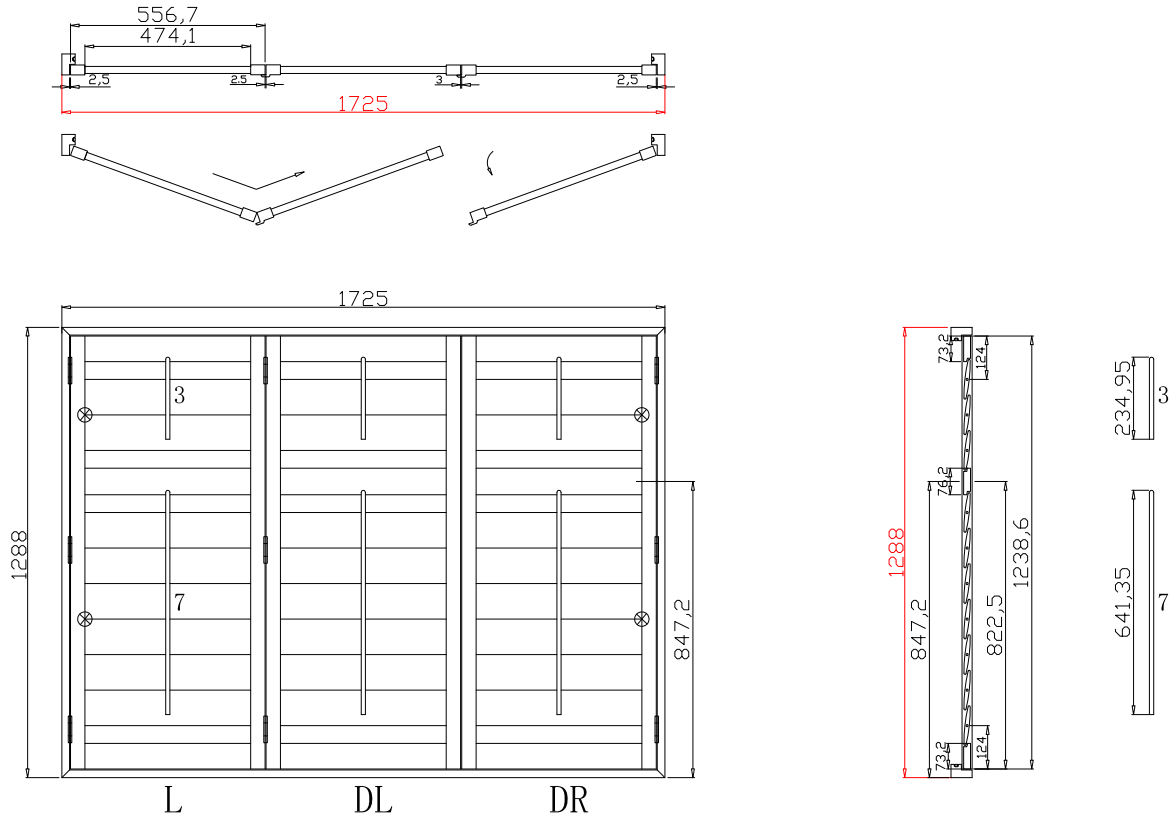

NOTES:

Shutter Color: Timeless White(覆盖色)

Hinges Color: White(白色)

Qty(数量): 1

Material(材质): Balmoral Pine Wood(松木)

Configuration(窗扇结构): LDL-DR,IN, 4Side, 41.3mm Astrigal, Deep Plain L Frame 60mm
Tilt rod type(拉杆类型): Center tilt rod(中拉杆)

Louvre Quantity(叶片数量): 30

Louvre Size(叶片尺寸): 472.4mm

Rail Size(上下板尺寸): 524.1mm

Order No(订单号): DUN HALPIN001

Item(序号): 2

Room(房间号): BEDROOM

Louvre Size(叶片类型): 114mm