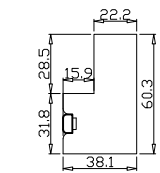

Louvre Quantity(叶片数量): 10

Louvre Size(叶片尺寸): 375.3mm

Rail Size(上下板尺寸): 427mm

Order No(订单号): DUN HALPIN001

Item(序号): 1

Room(房间号): BEDROOM

Louvre Size(叶片类型): 114mm

Deep Plain L Frame 60mm

Louvre Quantity(叶片数量): 30

Louvre Size(叶片尺寸): 472.4mm

Rail Size(上下板尺寸): 524.1mm

Order No(订单号): DUN HALPIN001

Item(序号): 2

Room(房间号): BEDROOM

Louvre Size(叶片类型): 114mm

NOTES:

Louvre Quantity(叶片数量): 10

Louvre Size(叶片尺寸): 382.3mm

Rail Size(上下板尺寸): 434mm

Order No(订单号): DUN HALPIN001

Item(序号): 3

Room(房间号): BEDROOM

Louvre Size(叶片类型): 114mm

Deep Plain L Frame 60mm

Louvre Size(叶片尺寸): 517.9mm

Rail Size(上下板尺寸): 544.6mm

Order No(订单号): DUN HALPIN001

Item(序号): 4

Room(房间号): ENSUITE

Louvre Size(叶片类型): 114mm

NOTES:

Shutter Color: Timeless White(覆盖色)