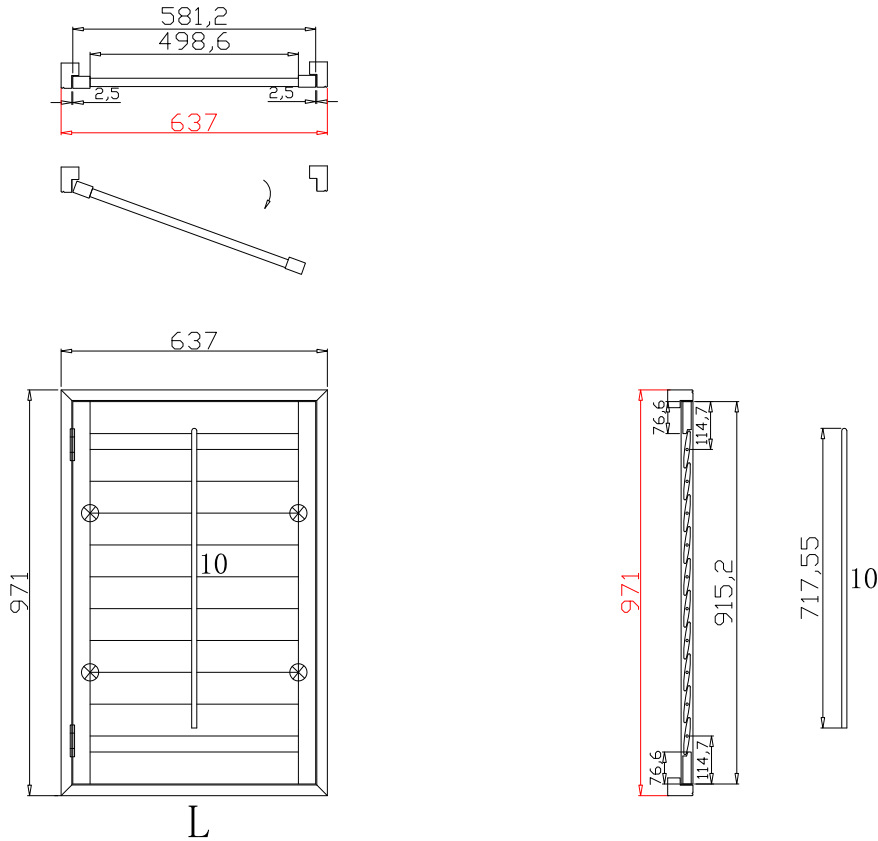

Louvre Quantity(叶片数量): 10

Louvre Size(叶片尺寸): 382.3mm

Rail Size(上下板尺寸): 434mm

Order No(订单号): DUN HALPIN001

Item(序号): 3

Room(房间号): BEDROOM

Louvre Size(叶片类型): 114mm

Deep Plain L Frame 60mm

Louvre Size(叶片尺寸): 517.9mm

Rail Size(上下板尺寸): 544.6mm

Order No(订单号): DUN HALPIN001

Item(序号): 4

Room(房间号): ENSUITE

Louvre Size(叶片类型): 114mm

NOTES:

Shutter Color: Timeless White(覆盖色)

Hinges Color: White(白色)

Qty(数量): 1

Material(材质): PVC

Configuration(窗扇结构): L, IN, 4Side, 41.3mm Butt, Medium L Frame

Tilt rod type(拉杆类型): Center tilt rod(中拉杆)

Louvre Quantity(叶片数量): 10

Louvre Size(叶片尺寸): 496.9mm

Rail Size(上下板尺寸): 523.6mm

Order No(订单号): DUN HALPIN001

Item(序号): 5

Room(房间号): UTILITY

Louvre Size(叶片类型): 89mm

NOTES:

Shutter Color: Timeless White(覆盖色)

Hinges Color: White(白色)