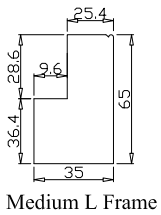

Louvre Quantity(叶片数量): 30

Louvre Size(叶片尺寸): 472.4mm

Rail Size(上下板尺寸): 524.1mm

Order No(订单号): DUN HALPIN001

Item(序号): 2

Room(房间号): BEDROOM

Louvre Size(叶片类型): 114mm

NOTES:

Louvre Quantity(叶片数量): 10

Louvre Size(叶片尺寸): 382.3mm

Rail Size(上下板尺寸): 434mm

Order No(订单号): DUN HALPIN001

Item(序号): 3

Room(房间号): BEDROOM

Louvre Size(叶片类型): 114mm

Deep Plain L Frame 60mm

Louvre Size(叶片尺寸): 517.9mm

Rail Size(上下板尺寸): 544.6mm

Order No(订单号): DUN HALPIN001

Item(序号): 4

Room(房间号): ENSUITE

Louvre Size(叶片类型): 114mm

NOTES:

Shutter Color: Timeless White(覆盖色)

Qty(数量): 1

Material(材质): PVC

Configuration(窗扇结构): L-DR,IN, 4Side, 41.3mm Astrigal, Medium L Frame

Tilt rod type(拉杆类型): Center tilt rod(中拉杆)

Louvre Quantity(叶片数量): 18

Louvre Size(叶片尺寸): 505.8mm

Rail Size(上下板尺寸): 532.5mm