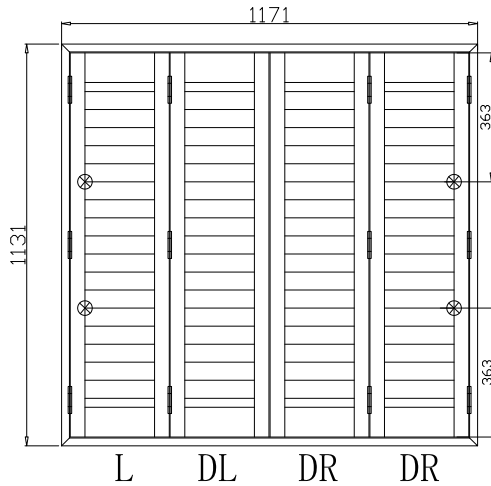

Louvre Quantity(叶片数量): 72

Louvre Size(叶片尺寸): 192.35mm

Rail Size(上下板尺寸): 244.05mm

Order No(订单号): FALK Wilkinson

Item(序号): 3

Room(房间号): Lounge S.R

Louvre Size(叶片类型): 64mm

Deep Plain L Frame 60mm

Louvre Quantity(叶片数量): 72

Louvre Size(叶片尺寸): 192.6mm

Rail Size(上下板尺寸): 244.3mm

Order No(订单号): FALK Wilkinson

Item(序号): 4

Room(房间号): Lounge S.L

Louvre Size(叶片类型): 64mm

Deep Plain L Frame 60mm

18

NOTES:

Shutter Color: Timeless White(覆盖色)

Hinges Color: White(白色)

Qty(数量): 1

Material(材质): Balmoral Pine Wood(松木)

Configuration(窗扇结构): LDL-DRDR, IN, 4Side, 41.3mm Astrigal, Deep Plain L Frame 60mm

Tilt rod type(拉杆类型): Easy tilt rod(齿条拉杆)

Louvre Quantity(叶片数量): 72

Louvre Size(叶片尺寸): 194.1mm

Rail Size(上下板尺寸): 245.8mm

Order No(订单号): FALK Wilkinson

Item(序号): 5

Room(房间号): Lounge B.S

Louvre Size(叶片类型): 64mm

Deep Plain L Frame 60mm