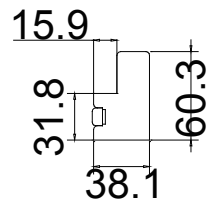

Deep Plain L Frame 60mm

R

16

NOTES:

Shutter Color: 001 Super White

Hinges Color: White

Qty (数量): 1

Material (材质): Balmoral Pine Wood (松木)

Configuration (窗扇结构): R, in, 4side, Butt Stile 41.3mm , Deep Plain L Frame 60mm

Tilt rod type (拉杆类型): Centre Tilt rod

Louvre Quantity (叶片数量): 16

Louvre Size (叶片尺寸): 452.1mm

Rail Size (上下板中板尺寸): 503.6mm

Order No (订单号): DUN MCCAE001

Item (序号): 4

Room (房间号): LIVING ROOM 4

Louvre Size (叶片类型): 76mm