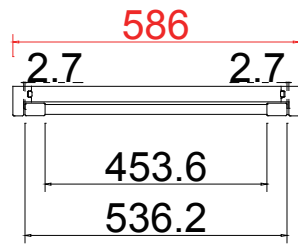

Deep Plain L Frame 60mm

R

16

NOTES:

Shutter Color: 001 Super White

Hinges Color: White

Qty (数量): 1

Material (材质): Balmoral Pine Wood (松木)

Configuration (窗扇结构): R, in, 4side, Butt Stile 41.3mm , Deep Plain L Frame 60mm

Tilt rod type (拉杆类型): Centre Tilt rod

Louvre Quantity (叶片数量): 16

Louvre Size (叶片尺寸): 452.1mm

Rail Size (上下板中板尺寸): 503.6mm

Order No (订单号): DUN MCCAE001

Item (序号): 4

Room (房间号): LIVING ROOM 4

Louvre Size (叶片类型): 76mm