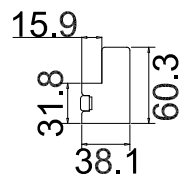

Louvre Size(叶片尺寸): 481.5mm

Rail Size(上下板尺寸): 533.0mm

Order No(订单号): DUN MCCAEE001

Item(序号): 5

Room(房间号): UPSTAIRS RIGHT

Louvre Size(叶片类型): 76.2mm

Deep Plain L Frame 60mm

76mm

Louvre Quantity(叶片数量): 45

Louvre Size(叶片尺寸): 486.3mm

Rail Size(上下板尺寸): 537.8mm

Order No(订单号): DUN MCCA001

Item(序号): 6

Room(房间号): UPSTAIRS LEFT

Louvre Size(叶片类型): 76mm

Deep Plain L Frame 60mm