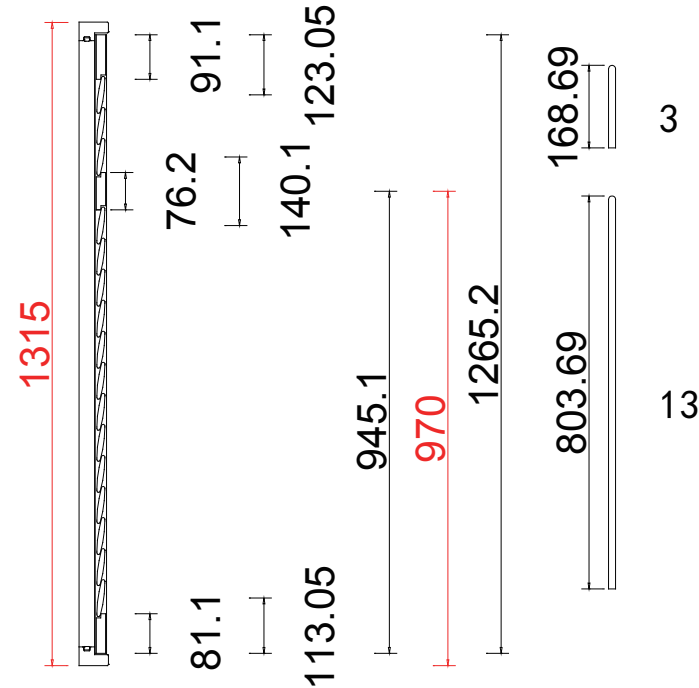

Deep Plain L Frame 60mm

R

16

NOTES:

Shutter Color: 001 Super White

Hinges Color: White

Qty (数量): 1

Material (材质): Balmoral Pine Wood (松木)

Configuration (窗扇结构): R, in, 4side, Butt Stile 41.3mm , Deep Plain L Frame 60mm

Tilt rod type (拉杆类型): Centre Tilt rod

Louvre Quantity (叶片数量): 16

Louvre Size (叶片尺寸): 452.1mm

Rail Size (上下板中板尺寸): 503.6mm

Order No (订单号): DUN MCCAE001

Item (序号): 4

Room (房间号): LIVING ROOM 4

Louvre Size (叶片类型): 76mm