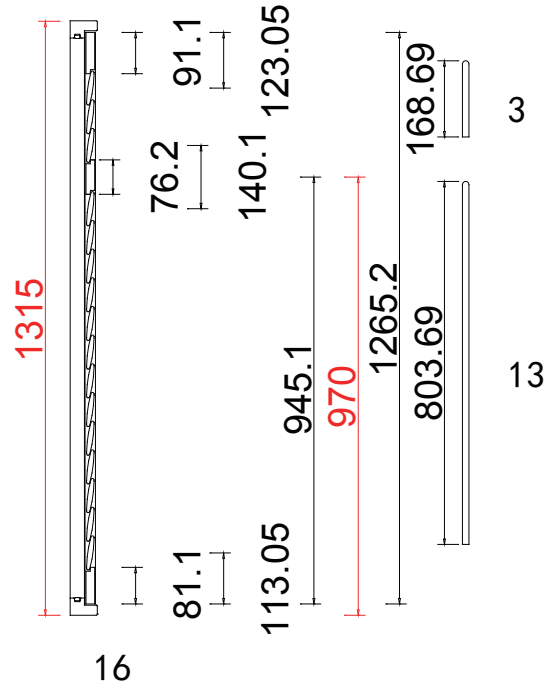

Configuration (窗扇结构): L, in, 4side, Butt Stile 41.3mm, Deep Plain L Frame 60mm

Tilt rod type (拉杆类型): Centre Tilt rod

Louvre Quantity (叶片数量): 16

Louvre Size (叶片尺寸): 447.1mm

Rail Size (上下板中板尺寸): 498.6mm

Order No (订单号): DUN MCCA001

Item (序号): 1

Room (房间号): LIVING ROOM 1

L

16

3

13

Deep Plain L Frame 60mm

**NOTES:**

Louvre Quantity(叶片数量): 16

Louvre Size(叶片尺寸): 438.1mm

Rail Size(上下板中板尺寸): 489.6mm

Order No(订单号): DUN MCCA001

Item(序号): 2

Room(房间号): LIVING ROOM 2

R

16

Louvre Size(叶片尺寸): 481.5mm

Rail Size(上下板尺寸): 533.0mm

Order No(订单号): DUN MCCAEE001

Item(序号): 5

Room(房间号): UPSTAIRS RIGHT

Louvre Size(叶片类型): 76.2mm

Deep Plain L Frame 60mm

76mm