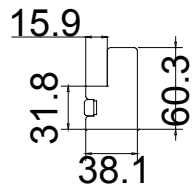

Deep Plain L Frame 60mm

NOTES:

Shutter Color: 001 Super White

Hinges Color: White

Qty(数量): 1

Material(材质): Balmoral Pine Wood (松木) Louvre Size(叶片类型): 76mm

Configuration(窗扇结构): L, in, 4side, Butt Stile 41.3mm , Deep Plain L Frame 60mm

Tilt rod type(拉杆类型): Centre Tilt rod

Louvre Quantity(叶片数量): 16

Louvre Size(叶片尺寸): 438.1mm

Rail Size(上下板中板尺寸): 489.6mm

Order No(订单号): DUN MCCA001

Item(序号): 2

Room(房间号): LIVING ROOM 2