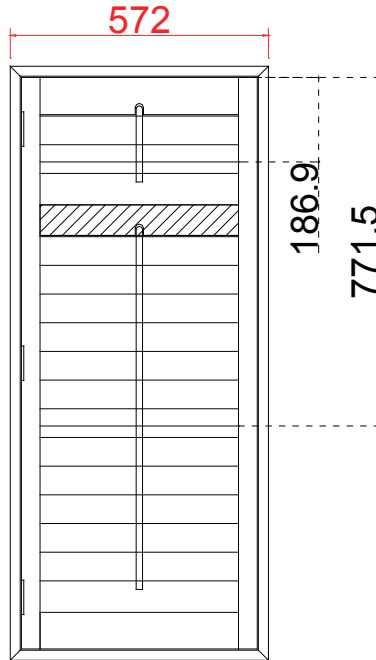

Item (序号): 1

Room (房间号): LIVING ROOM 1

L

16

3

13

Deep Plain L Frame 60mm

**NOTES:**

Shutter Color: 001 Super White

Hinges Color: White

Qty(数量): 1

Material(材质): Balmoral Pine Wood (松木) Louvre Size(叶片类型): 76mm

Configuration(窗扇结构): L, in, 4side, Butt Stile 41.3mm , Deep Plain L Frame 60mm

Tilt rod type(拉杆类型): Centre Tilt rod

Louvre Quantity(叶片数量): 16

Louvre Size(叶片尺寸): 438.1mm

Rail Size(上下板中板尺寸): 489.6mm

Order No(订单号): DUN MCCA001

Item(序号): 2

Room(房间号): LIVING ROOM 2

R

16

Louvre Size(叶片尺寸): 481.5mm

Rail Size(上下板尺寸): 533.0mm

Order No(订单号): DUN MCCAEE001

Item(序号): 5

Room(房间号): UPSTAIRS RIGHT

Louvre Size(叶片类型): 76.2mm

Deep Plain L Frame 60mm

76mm