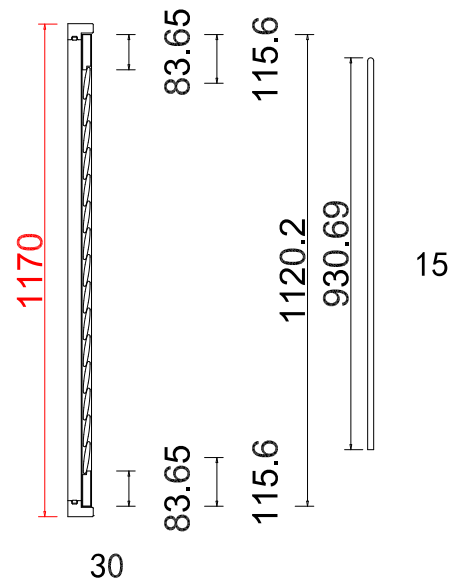

Qty (数量): 1

Material (材质): Balmoral Pine Wood (松木)

Configuration (窗扇结构): R, in, 4side, Butt Stile 41.3mm , Deep Plain L Frame 60mm

Tilt rod type (拉杆类型): Centre Tilt rod

Louvre Quantity (叶片数量): 16

Louvre Size (叶片尺寸): 452.1mm

Rail Size (上下板中板尺寸): 503.6mm

Order No (订单号): DUN MCCAE001

Item (序号): 4

Room (房间号): LIVING ROOM 4

Louvre Size (叶片类型): 76mm

L R

**NOTES:**

Shutter Color: 001 Super White

Louvre Size(叶片尺寸): 481.5mm

Rail Size(上下板尺寸): 533.0mm

Order No(订单号): DUN MCCAEE001

Item(序号): 5

Room(房间号): UPSTAIRS RIGHT

Louvre Size(叶片类型): 76.2mm

Deep Plain L Frame 60mm

76mm

Louvre Quantity(叶片数量): 45

Louvre Size(叶片尺寸): 486.3mm

Rail Size(上下板尺寸): 537.8mm

Order No(订单号): DUN MCCA001

Item(序号): 6

Room(房间号): UPSTAIRS LEFT

Louvre Size(叶片类型): 76mm

Deep Plain L Frame 60mm