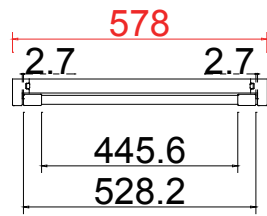

Configuration (窗扇结构): L, in, 4side, Butt Stile 41.3mm, Deep Plain L Frame 60mm

Tilt rod type (拉杆类型): Centre Tilt rod

Louvre Quantity (叶片数量): 16

Louvre Size (叶片尺寸): 447.1mm

Rail Size (上下板中板尺寸): 498.6mm

Order No (订单号): DUN MCCA001

Louvre Quantity(叶片数量): 16

Louvre Size(叶片尺寸): 438.1mm

Rail Size(上下板中板尺寸): 489.6mm

Order No(订单号): DUN MCCA001

Item(序号): 2

Room(房间号): LIVING ROOM 2

R

16

Tilt rod type(拉杆类型): Centre Tilt rod

Louvre Quantity(叶片数量): 16

Louvre Size(叶片尺寸): 444.1mm

Rail Size(上下板中板尺寸): 495.6mm

Order No(订单号): DUN MCCA001

Item(序号): 3

Room(房间号): LIVING ROOM 3

Louvre Size(叶片类型): 76mm

Louvre Size(叶片尺寸): 481.5mm

Rail Size(上下板尺寸): 533.0mm

Order No(订单号): DUN MCCAEE001

Item(序号): 5

Room(房间号): UPSTAIRS RIGHT

Louvre Size(叶片类型): 76.2mm

Deep Plain L Frame 60mm

76mm