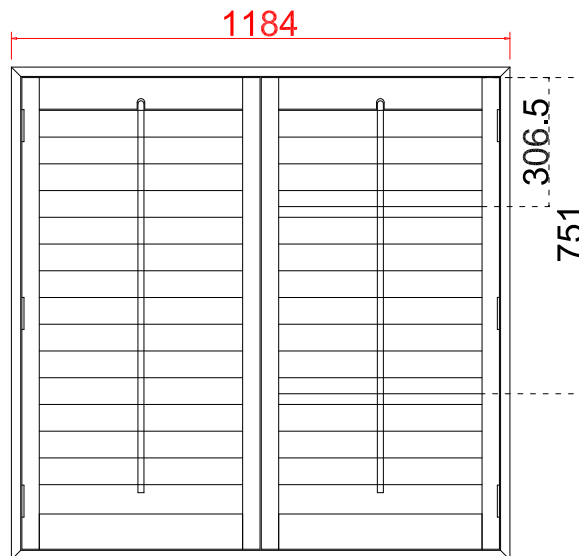

Configuration (窗扇结构): L, in, 4side, Butt Stile 41.3mm, Deep Plain L Frame 60mm

Tilt rod type (拉杆类型): Centre Tilt rod

Louvre Quantity (叶片数量): 16

Louvre Size (叶片尺寸): 447.1mm

Rail Size (上下板中板尺寸): 498.6mm

Order No (订单号): DUN MCCA001

Qty (数量): 1

Material (材质): Balmoral Pine Wood (松木)

Configuration (窗扇结构): R, in, 4side, Butt Stile 41.3mm , Deep Plain L Frame 60mm

Tilt rod type (拉杆类型): Centre Tilt rod

Louvre Quantity (叶片数量): 16

Louvre Size (叶片尺寸): 452.1mm

Rail Size (上下板中板尺寸): 503.6mm

Order No (订单号): DUN MCCAE001

Item (序号): 4

Room (房间号): LIVING ROOM 4

Louvre Size (叶片类型): 76mm

L R

**NOTES:**

Shutter Color: 001 Super White

Louvre Size(叶片尺寸): 481.5mm

Rail Size(上下板尺寸): 533.0mm

Order No(订单号): DUN MCCAEE001

Item(序号): 5

Room(房间号): UPSTAIRS RIGHT

Louvre Size(叶片类型): 76.2mm

Deep Plain L Frame 60mm

76mm