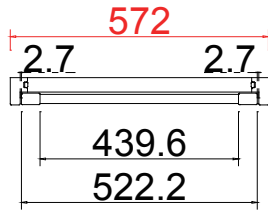

Configuration (窗扇结构): L, in, 4side, Butt Stile 41.3mm, Deep Plain L Frame 60mm

Tilt rod type (拉杆类型): Centre Tilt rod

Louvre Quantity (叶片数量): 16

Louvre Size (叶片尺寸): 447.1mm

Rail Size (上下板中板尺寸): 498.6mm

Order No (订单号): DUN MCCA001

Item (序号): 1

Room (房间号): LIVING ROOM 1

L

16

3

13

Deep Plain L Frame 60mm

**NOTES:**

Louvre Quantity(叶片数量): 16

Louvre Size(叶片尺寸): 438.1mm

Rail Size(上下板中板尺寸): 489.6mm

Order No(订单号): DUN MCCA001

Item(序号): 2

Room(房间号): LIVING ROOM 2

R

16

Louvre Size(叶片尺寸): 481.5mm

Rail Size(上下板尺寸): 533.0mm

Order No(订单号): DUN MCCAEE001

Item(序号): 5

Room(房间号): UPSTAIRS RIGHT

Louvre Size(叶片类型): 76.2mm

Deep Plain L Frame 60mm

76mm