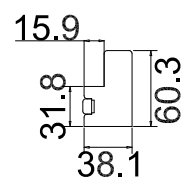

Configuration (窗扇结构): L, in, 4side, Butt Stile 41.3mm, Deep Plain L Frame 60mm

Tilt rod type (拉杆类型): Centre Tilt rod

Louvre Quantity (叶片数量): 16

Louvre Size (叶片尺寸): 447.1mm

Rail Size (上下板中板尺寸): 498.6mm

Order No (订单号): DUN MCCA001

Louvre Size(叶片尺寸): 481.5mm

Rail Size(上下板尺寸): 533.0mm

Order No(订单号): DUN MCCAEE001

Item(序号): 5

Room(房间号): UPSTAIRS RIGHT

Louvre Size(叶片类型): 76.2mm

Deep Plain L Frame 60mm

76mm

Louvre Quantity(叶片数量): 45

Louvre Size(叶片尺寸): 486.3mm

Rail Size(上下板尺寸): 537.8mm

Order No(订单号): DUN MCCA001

Item(序号): 6

Room(房间号): UPSTAIRS LEFT

Louvre Size(叶片类型): 76mm

Deep Plain L Frame 60mm

Order No(订单号): DUN MCCA001

Item(序号): 6

Room(房间号): UPSTAIRS LEFT

Louvre Size(叶片类型): 76mm