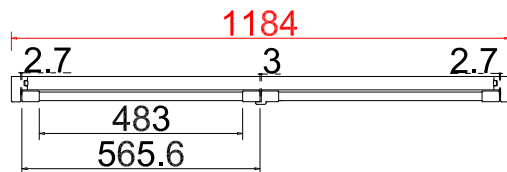

Qty (数量): 1

Material (材质): Balmoral Pine Wood (松木)

Configuration (窗扇结构): R, in, 4side, Butt Stile 41.3mm , Deep Plain L Frame 60mm

Tilt rod type (拉杆类型): Centre Tilt rod

Louvre Quantity (叶片数量): 16

Louvre Size (叶片尺寸): 452.1mm

Rail Size (上下板中板尺寸): 503.6mm

Order No (订单号): DUN MCCAE001

Item (序号): 4

Room (房间号): LIVING ROOM 4

Louvre Size (叶片类型): 76mm

L R

**NOTES:**

Shutter Color: 001 Super White

Louvre Size(叶片尺寸): 481.5mm

Rail Size(上下板尺寸): 533.0mm

Order No(订单号): DUN MCCAEE001

Item(序号): 5

Room(房间号): UPSTAIRS RIGHT

Louvre Size(叶片类型): 76.2mm

Deep Plain L Frame 60mm

76mm