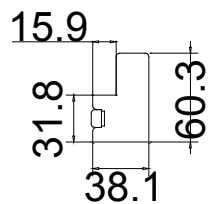

Batten: 30\*15\*1315 1 Pcs  
 35\*15\*1315 1 Pcs  
 001 Super White

Deep Plain L Frame 60mm

**NOTES:**

Shutter Color: 001 Super White

Hinges Color: White

Qty (数量): 1

Material (材质): Balmoral Pine Wood (松木) Louvre Size (叶片类型): 76mm

Configuration (窗扇结构): L, in, 4side, Butt Stile 41.3mm, Deep Plain L Frame 60mm

Tilt rod type (拉杆类型): Centre Tilt rod

Louvre Quantity (叶片数量): 16

Louvre Size (叶片尺寸): 447.1mm

Rail Size (上下板中板尺寸): 498.6mm

Order No (订单号): DUN MCCA001

Louvre Size(叶片尺寸): 481.5mm

Rail Size(上下板尺寸): 533.0mm

Order No(订单号): DUN MCCAEE001

Item(序号): 5

Room(房间号): UPSTAIRS RIGHT

Louvre Size(叶片类型): 76.2mm

Deep Plain L Frame 60mm

76mm