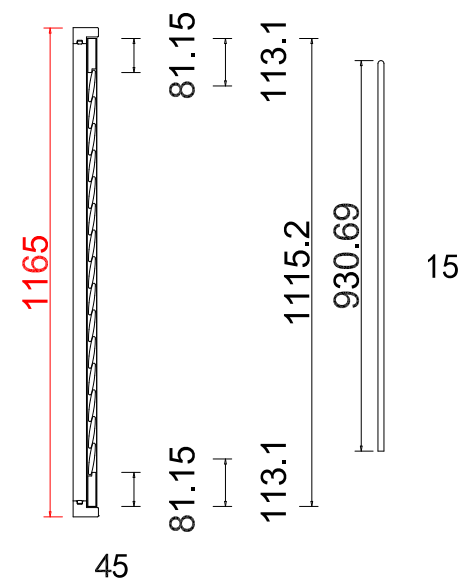

Configuration (窗扇结构): L, in, 4side, Butt Stile 41.3mm, Deep Plain L Frame 60mm

Tilt rod type (拉杆类型): Centre Tilt rod

Louvre Quantity (叶片数量): 16

Louvre Size (叶片尺寸): 447.1mm

Rail Size (上下板中板尺寸): 498.6mm

Order No (订单号): DUN MCCA001

Qty (数量): 1

Material (材质): Balmoral Pine Wood (松木)

Configuration (窗扇结构): R, in, 4side, Butt Stile 41.3mm , Deep Plain L Frame 60mm

Tilt rod type (拉杆类型): Centre Tilt rod

Louvre Quantity (叶片数量): 16

Louvre Size (叶片尺寸): 452.1mm

Louvre Size(叶片尺寸): 481.5mm

Rail Size(上下板尺寸): 533.0mm

Order No(订单号): DUN MCCAEE001

Item(序号): 5

Room(房间号): UPSTAIRS RIGHT

Louvre Size(叶片类型): 76.2mm

Deep Plain L Frame 60mm

76mm

Louvre Quantity(叶片数量): 45

Louvre Size(叶片尺寸): 486.3mm

Rail Size(上下板尺寸): 537.8mm

Order No(订单号): DUN MCCA001

Item(序号): 6

Room(房间号): UPSTAIRS LEFT

Louvre Size(叶片类型): 76mm

Deep Plain L Frame 60mm