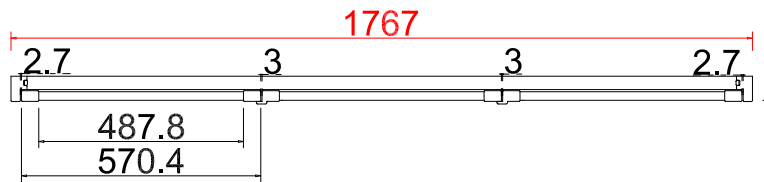

Louvre Size(叶片尺寸): 481.5mm

Rail Size(上下板尺寸): 533.0mm

Order No(订单号): DUN MCCAEE001

Item(序号): 5

Room(房间号): UPSTAIRS RIGHT

Louvre Size(叶片类型): 76.2mm

Deep Plain L Frame 60mm

76mm