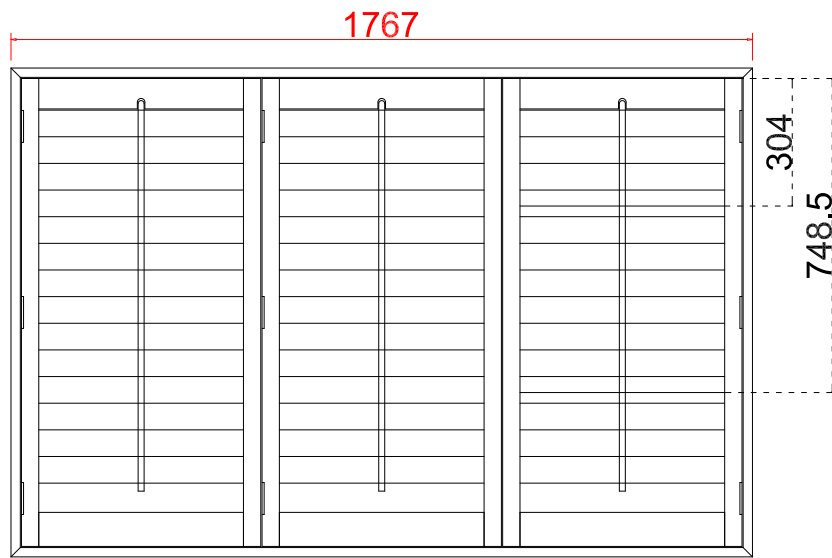

Configuration (窗扇结构): L, in, 4side, Butt Stile 41.3mm, Deep Plain L Frame 60mm

Tilt rod type (拉杆类型): Centre Tilt rod

Louvre Quantity (叶片数量): 16

Louvre Size (叶片尺寸): 447.1mm

Rail Size (上下板中板尺寸): 498.6mm

Order No (订单号): DUN MCCA001

Louvre Size(叶片尺寸): 481.5mm

Rail Size(上下板尺寸): 533.0mm

Order No(订单号): DUN MCCAEE001

Item(序号): 5

Room(房间号): UPSTAIRS RIGHT

Louvre Size(叶片类型): 76.2mm

Deep Plain L Frame 60mm

76mm

Louvre Quantity(叶片数量): 45

Louvre Size(叶片尺寸): 486.3mm

Rail Size(上下板尺寸): 537.8mm

Order No(订单号): DUN MCCA001

Item(序号): 6

Room(房间号): UPSTAIRS LEFT

Louvre Size(叶片类型): 76mm

Deep Plain L Frame 60mm