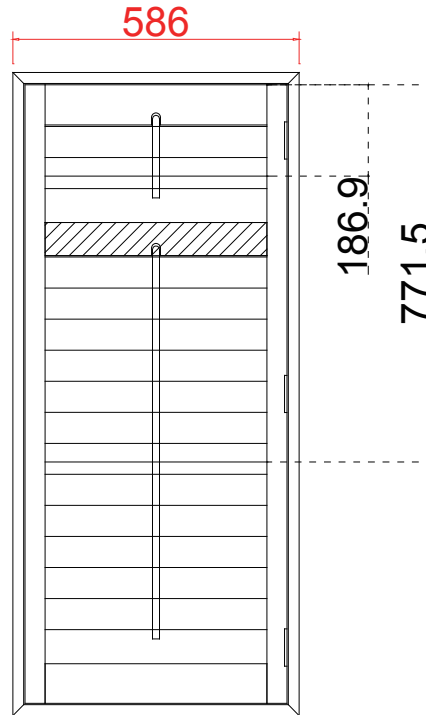

Deep Plain L Frame 60mm

R

16

NOTES:

Shutter Color: 001 Super White

Hinges Color: White

Qty (数量): 1

Material (材质): Balmoral Pine Wood (松木)

Configuration (窗扇结构): R, in, 4side, Butt Stile 41.3mm , Deep Plain L Frame 60mm

Tilt rod type (拉杆类型): Centre Tilt rod

Louvre Quantity (叶片数量): 16

Louvre Size (叶片尺寸): 452.1mm

Rail Size (上下板中板尺寸): 503.6mm

Order No (订单号): DUN MCCAE001

Item (序号): 4

Room (房间号): LIVING ROOM 4

Louvre Size (叶片类型): 76mm