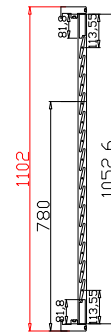

3

11

NOTES:

Shutter Color:Timeless White(覆盖色)

Hinges Color:White(白色)

Qty(数量): 1

Material(材质): Balmoral Pine Wood(松木)

Configuration(窗扇结构): LDL-DRDR,IN, 4Side, 41.3mm Astrigal, Double Insert F Frame 85mm with type 2 blind system

Tilt rod type(拉杆类型): Easy tilt rod(齿条拉杆)

Louvre Quantity(叶片数量): 56

Louvre Size(叶片尺寸): 526.85mm

Rail Size(上下板尺寸): 578.55mm

With white b/o blind

配置白色有拉绳窗帘, 窗帘背面带银箔的材料

Order No(订单号):JPK Rai

Item(序号): 3

Room(房间号): Rear Bedroom

Louvre Size(叶片类型): 76mm