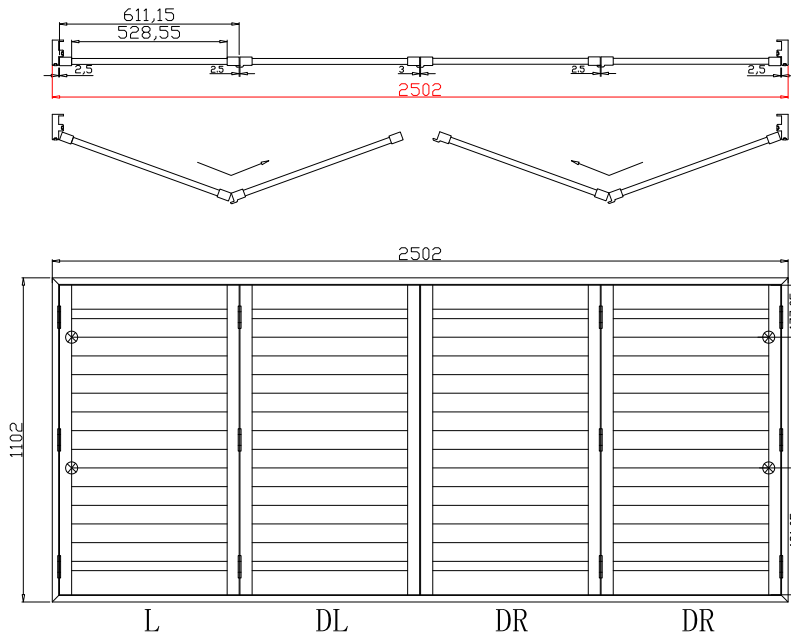

3

11

NOTES:

Shutter Color:Timeless White(覆盖色)

Hinges Color:White(白色)

Qty(数量): 1

Material(材质): Balmoral Pine Wood(松木)

Configuration(窗扇结构): LDL-DRDR,IN, 4Side, 41.3mm Astrigal, Double Insert F Frame 85mm with type 2 blind system

Tilt rod type(拉杆类型): Easy tilt rod(齿条拉杆)

Louvre Quantity(叶片数量): 56

Louvre Size(叶片尺寸): 526.85mm

Rail Size(上下板尺寸): 578.55mm

With white b/o blind

配置白色有拉绳窗帘, 窗帘背面带银箔的材料

Order No(订单号):JPK Rai

Item(序号): 3

Room(房间号): Rear Bedroom

Louvre Size(叶片类型): 76mm