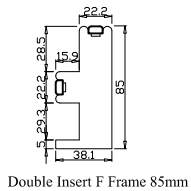

Double Insert F Frame 85mm