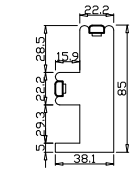

Louvre Size(叶片尺寸): 520mm

Rail Size(上下板尺寸): 571.7mm

With white b/o blind

配置白色有拉绳窗帘, 窗帘背面带银箔的材料

Order No(订单号): JPK Rai

Item(序号): 2

Room(房间号): Small Front Bed

Louvre Size(叶片类型): 76mm

Configuration(窗扇结构): LDL-DRDR,IN, 4Side, 41.3mm Astrigal, Double Insert F Frame 85mm with type 2 blind system

Tilt rod type(拉杆类型): Easy tilt rod(齿条拉杆)

Louvre Quantity(叶片数量): 56

Louvre Size(叶片尺寸): 526.85mm

Rail Size(上下板尺寸): 578.55mm

With white b/o blind

配置白色有拉绳窗帘, 窗帘背面带银箔的材料

Order No(订单号):JPK Rai

Item(序号): 3

Room(房间号): Rear Bedroom

Louvre Size(叶片类型): 76mm

Double Insert F Frame 85mm