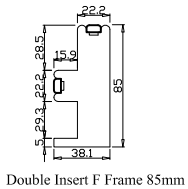

Louvre Size(叶片尺寸): 520mm

Rail Size(上下板尺寸): 571.7mm

With white b/o blind

配置白色有拉绳窗帘, 窗帘背面带银箔的材料

Order No(订单号): JPK Rai

Item(序号): 2

Room(房间号): Small Front Bed

Louvre Size(叶片类型): 76mm

Configuration(窗扇结构): LDL-DRDR,IN, 4Side, 41.3mm Astrigal, Double Insert F Frame 85mm with type 2 blind system

Tilt rod type(拉杆类型): Easy tilt rod(齿条拉杆)

Louvre Quantity(叶片数量): 56

Louvre Size(叶片尺寸): 526.85mm

Rail Size(上下板尺寸): 578.55mm

With white b/o blind

配置白色有拉绳窗帘, 窗帘背面带银箔的材料

Order No(订单号):JPK Rai

Item(序号): 3

Room(房间号): Rear Bedroom

Louvre Size(叶片类型): 76mm

Double Insert F Frame 85mm