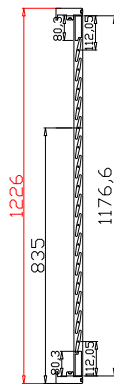

Tilt rod type(拉杆类型): Easy tilt rod(齿条拉杆)

Louvre Quantity(叶片数量): 64

Louvre Size(叶片尺寸): 525.1mm

Rail Size(上下板尺寸): 576.8mm

With white b/o blind

配置白色有拉绳窗帘, 窗帘背面带银箔的材料

Order No(订单号): JPK Rai

Item(序号): 1

Room(房间号): Front Bed

Louvre Size(叶片类型): 76mm

Double Insert F Frame 85mm

5

11

NOTES:

Shutter Color: Timeless White(覆盖色)

Hinges Color: White(白色)

Louvre Size(叶片尺寸): 520mm

Rail Size(上下板尺寸): 571.7mm

With white b/o blind

配置白色有拉绳窗帘, 窗帘背面带银箔的材料

Order No(订单号): JPK Rai

Item(序号): 2

Room(房间号): Small Front Bed

Louvre Size(叶片类型): 76mm

Configuration(窗扇结构): LDL-DRDR,IN, 4Side, 41.3mm Astrigal, Double Insert F Frame 85mm with type 2 blind system

Tilt rod type(拉杆类型): Easy tilt rod(齿条拉杆)

Louvre Quantity(叶片数量): 56

Louvre Size(叶片尺寸): 526.85mm