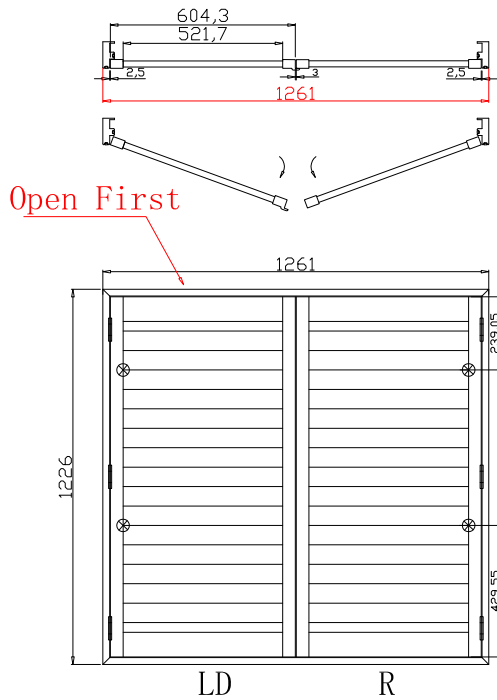

Tilt rod type(拉杆类型): Easy tilt rod(齿条拉杆)

Louvre Quantity(叶片数量): 64

Louvre Size(叶片尺寸): 525.1mm

Rail Size(上下板尺寸): 576.8mm

With white b/o blind

配置白色有拉绳窗帘, 窗帘背面带银箔的材料

Order No(订单号): JPK Rai

Item(序号): 1

Room(房间号): Front Bed

Louvre Size(叶片类型): 76mm

Double Insert F Frame 85mm

5

11

NOTES:

Shutter Color: Timeless White(覆盖色)

Hinges Color: White(白色)

Louvre Size(叶片尺寸): 520mm

Rail Size(上下板尺寸): 571.7mm

With white b/o blind

配置白色有拉绳窗帘, 窗帘背面带银箔的材料

Order No(订单号): JPK Rai

Item(序号): 2

Room(房间号): Small Front Bed

Louvre Size(叶片类型): 76mm

Rail Size(上下板尺寸): 578.55mm

With white b/o blind

配置白色有拉绳窗帘, 窗帘背面带银箔的材料

Order No(订单号):JPK Rai

Item(序号): 3

Room(房间号): Rear Bedroom

Louvre Size(叶片类型): 76mm

Double Insert F Frame 85mm