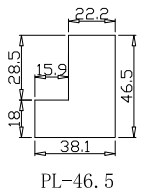

Louvre Quantity(叶片数量): 36

Louvre Size(叶片尺寸): 540.45mm

Rail Size(上下板尺寸): 592.15mm

Order No(订单号): ABAC 0108-24

Item(序号): 1

Room(房间号): MASTER BED

Louvre Size(叶片类型): 64mm

PL-46.5

Tilt rod type(拉杆类型): Hidden tilt rod(隐形拉杆)

Louvre Quantity(叶片数量): 36

Louvre Size(叶片尺寸): 536.95mm

Rail Size(上下板尺寸): 588.65mm

Order No(订单号): ABAC 0108-24

Item(序号): 2

Room(房间号): BED 2

Louvre Size(叶片类型): 64mm

PL-46.5

NOTES:

Shutter Color:Timeless White(覆盖色)

Hinges Color:Antique Brass(古铜色合页)

Qty(数量): 1

Material(材质): Balmoral Pine Wood(松木)

Configuration(窗扇结构): LTLTR,IN, 4Side, 41.3mm Butt, 46mm Plain L

Tilt rod type(拉杆类型): Hidden tilt rod(隐形拉杆)

Louvre Quantity(叶片数量): 16,16,16

Louvre Size(叶片尺寸): 460.8mm,453.3mm,455.8mm

Rail Size(上下板尺寸): 512.5mm,505mm,507.5mm

Order No(订单号):ABAC 0108-24

Item(序号): 3

Room(房间号):F BED

Louvre Size(叶片类型): 64mm