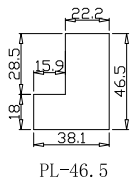

Louvre Quantity(叶片数量): 36

Louvre Size(叶片尺寸): 540.45mm

Rail Size(上下板尺寸): 592.15mm

Order No(订单号): ABAC 0108-24

Item(序号): 1

Room(房间号): MASTER BED

Louvre Size(叶片类型): 64mm

PL-46.5

Light Bar: 20*4*1745 (mm)*2
20*4*1045 (mm)*2

Timeless White(覆盖色)

NOTES:

Shutter Color: Timeless White(覆盖色)

Hinges Color: Antique Brass(古铜色合页)

Qty(数量): 1

Material(材质): Balmoral Pine Wood(松木)

Configuration(窗扇结构): L/R, IN, 4Side, 41.3mm Rabete, 46mm Plain L

Tilt rod type(拉杆类型): Hidden tilt rod(隐形拉杆)

Louvre Quantity(叶片数量): 36

Louvre Size(叶片尺寸): 536.95mm

Rail Size(上下板尺寸): 588.65mm

Order No(订单号): ABAC 0108-24

Item(序号): 2

Room(房间号): BED 2

Louvre Size(叶片类型): 64mm

Louvre Quantity(叶片数量): 16,16,16

Louvre Size(叶片尺寸): 460.8mm,453.3mm,455.8mm

Rail Size(上下板尺寸): 512.5mm,505mm,507.5mm

Order No(订单号):ABAC 0108-24

Item(序号): 3

Room(房间号):F BED

Louvre Size(叶片类型): 64mm