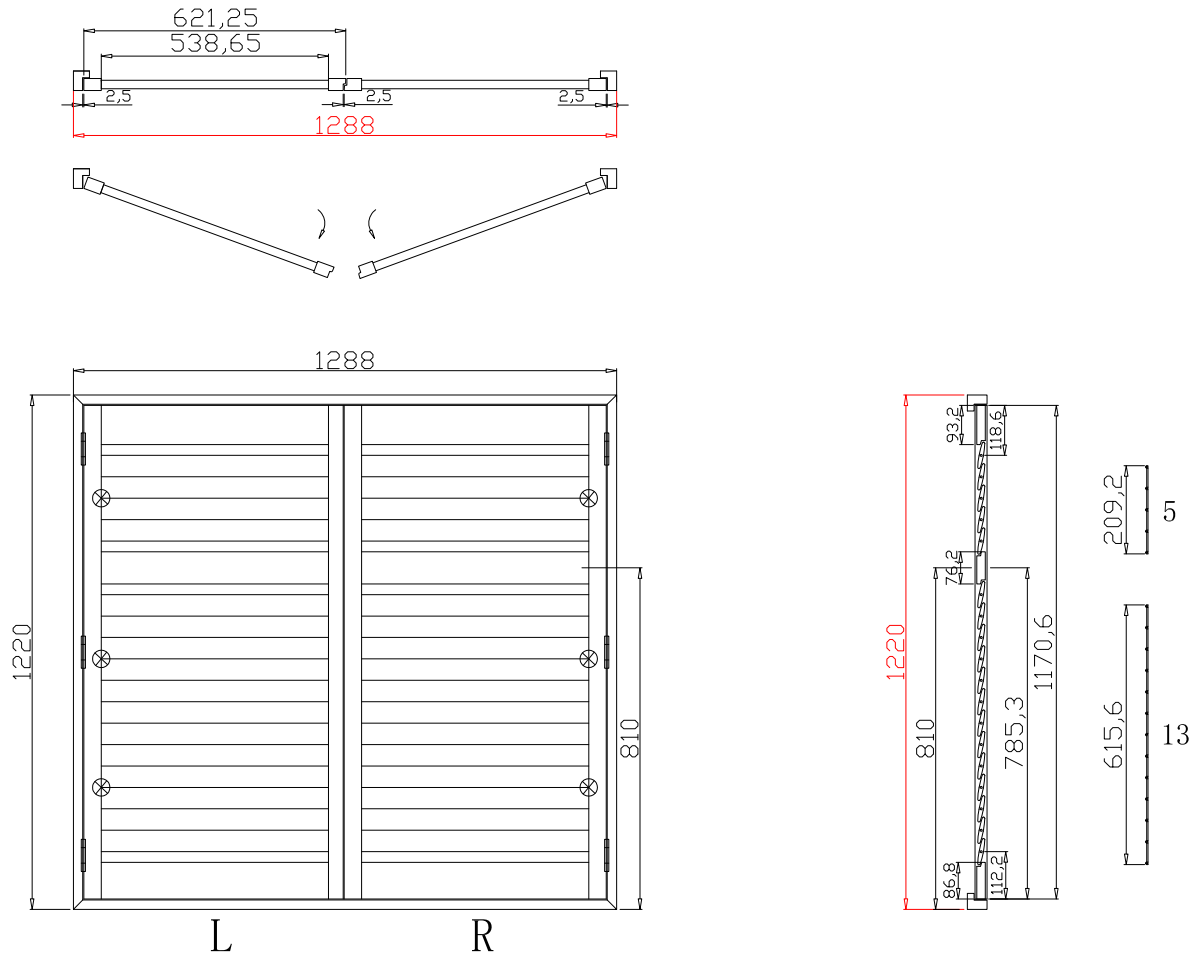

Louvre Quantity(叶片数量): 36

Louvre Size(叶片尺寸): 540.45mm

Rail Size(上下板尺寸): 592.15mm

Order No(订单号): ABAC 0108-24

Item(序号): 1

Room(房间号): MASTER BED

Louvre Size(叶片类型): 64mm

PL-46.5

Light Bar: 20*4*1745 (mm)*2
20*4*1045 (mm)*2

Timeless White(覆盖色)

NOTES:

Shutter Color: Timeless White(覆盖色)

Hinges Color: Antique Brass(古铜色合页)

Qty(数量): 1

Material(材质): Balmoral Pine Wood(松木)

Configuration(窗扇结构): L/R, IN, 4Side, 41.3mm Rabete, 46mm Plain L

Tilt rod type(拉杆类型): Hidden tilt rod(隐形拉杆)

Louvre Quantity(叶片数量): 36

Louvre Size(叶片尺寸): 536.95mm

Rail Size(上下板尺寸): 588.65mm

Order No(订单号): ABAC 0108-24

Item(序号): 2

Room(房间号): BED 2

Louvre Size(叶片类型): 64mm

Louvre Quantity(叶片数量): 16,16,16

Louvre Size(叶片尺寸): 460.8mm,453.3mm,455.8mm

Rail Size(上下板尺寸): 512.5mm,505mm,507.5mm

Order No(订单号):ABAC 0108-24

Item(序号): 3

Room(房间号):F BED

Louvre Size(叶片类型): 64mm