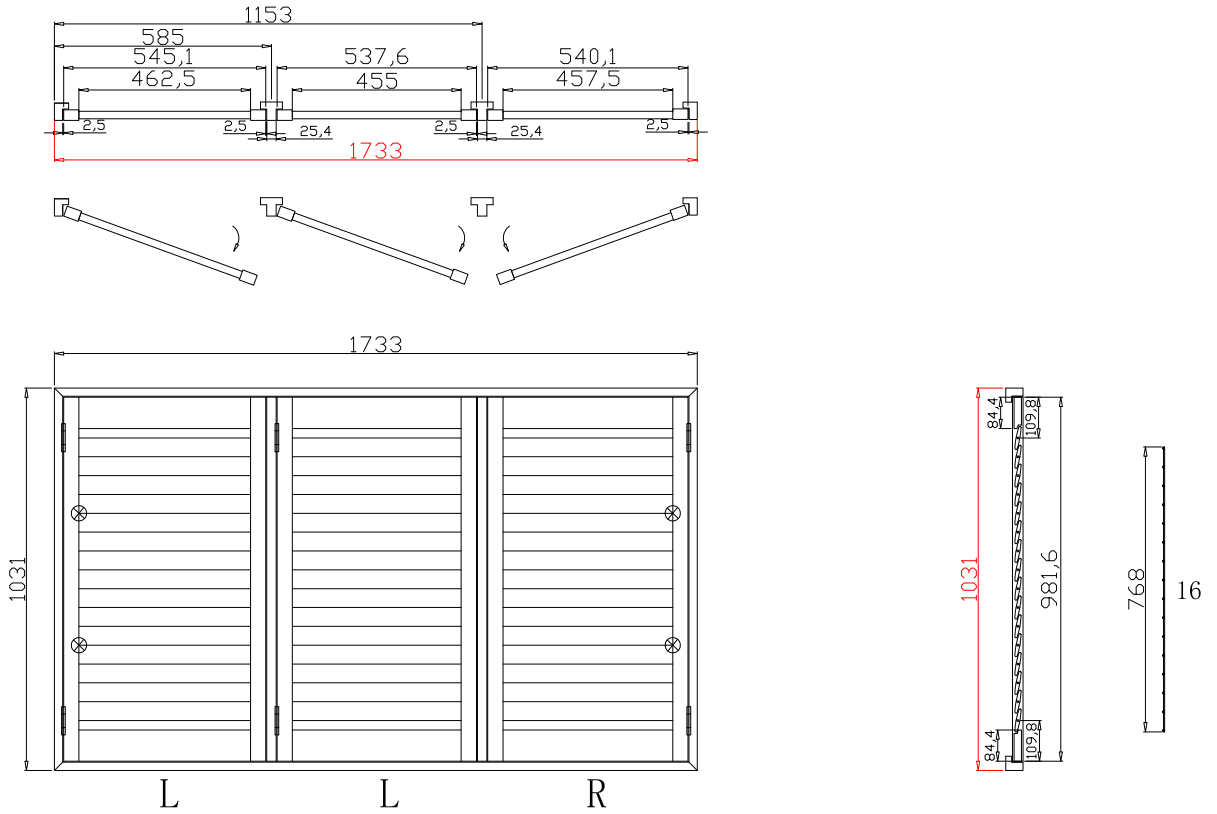

NOTES:

Shutter Color:Timeless White(覆盖色)

Hinges Color:Antique Brass(古铜色合页)

Qty(数量): 1

Material(材质): Balmoral Pine Wood(松木)

Configuration(窗扇结构): LTLTR,IN, 4Side, 41.3mm Butt, 46mm Plain L

Tilt rod type(拉杆类型): Hidden tilt rod(隐形拉杆)

Louvre Quantity(叶片数量): 16,16,16

Louvre Size(叶片尺寸): 460.8mm,453.3mm,455.8mm

Rail Size(上下板尺寸): 512.5mm,505mm,507.5mm

Order No(订单号):ABAC 0108-24

Item(序号): 3

Room(房间号):F BED

Louvre Size(叶片类型): 64mm