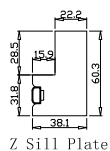

Louvre Quantity(叶片数量): 42

Louvre Size(叶片尺寸): 490.05mm

Rail Size(上下板尺寸): 541.75mm

窗扇左压右, 左扇先打开

Order No(订单号): JPK Thorton

Item(序号): 1

Room(房间号): Rear Bed

Louvre Size(叶片类型): 76mm

Z Sill Plate

Deep BullNose Z Frame 38mm