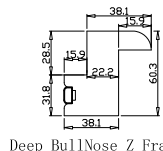

Louvre Quantity(叶片数量): 42

Louvre Size(叶片尺寸): 490.05mm

Rail Size(上下板尺寸): 541.75mm

窗扇左压右, 左扇先打开

Order No(订单号): JPK Thorton

Item(序号): 1

Room(房间号): Rear Bed

Louvre Size(叶片类型): 76mm

Z Sill Plate

Deep BullNose Z Frame 38mm