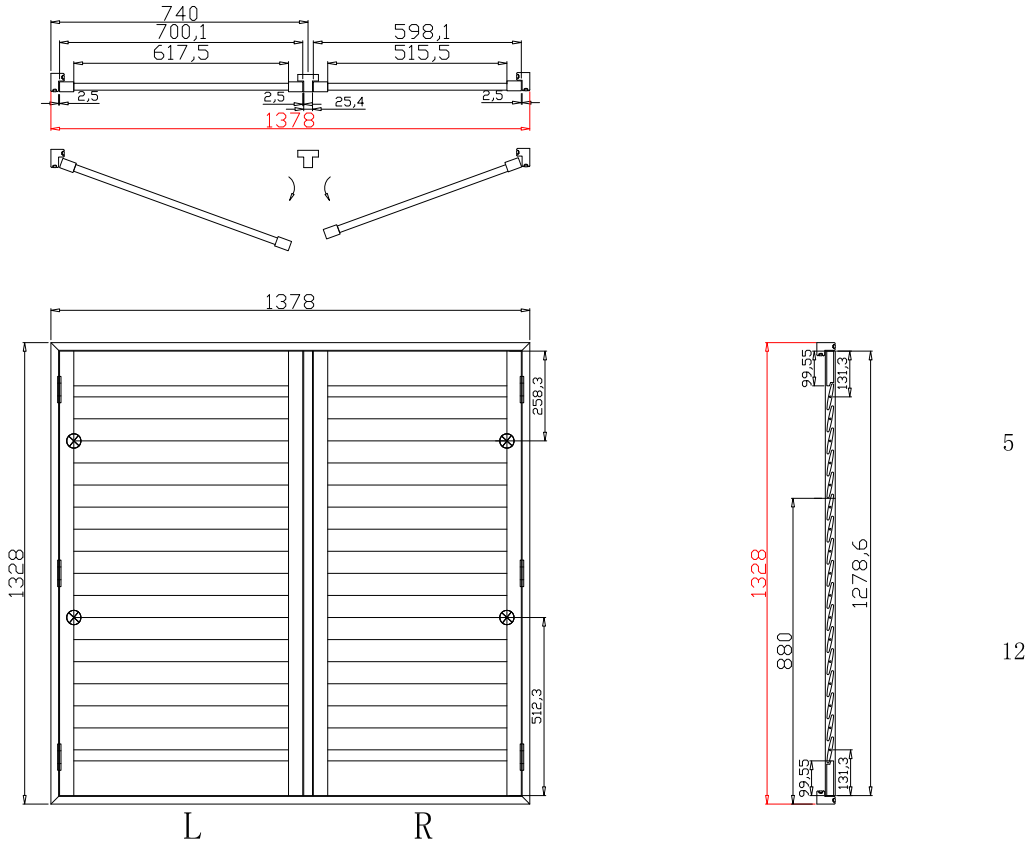

4
12

NOTES:

- Shutter Color: Timeless White(覆盖色)
- Hinges Color: White(白色)
- Qty(数量): 1
- Material(材质): Balmoral Pine Wood(松木)
- Configuration(窗扇结构): LTL-DRTR,IN, 4Side, 41.3mm Astrigal, Deep Plain L Frame 60mm
- Tilt rod type(拉杆类型): Easy tilt rod(齿条拉杆)
- Louvre Quantity(叶片数量): 16,32,16
- Louvre Size(叶片尺寸): 477.8mm,553mm,462.8mm
- Rail Size(上下板尺寸): 529.5mm,604.7mm,514.5mm
- Order No(订单号): JPK Berry
- Item(序号): 1
- Room(房间号): Lounge
- Louvre Size(叶片类型): 76mm

Louvre Quantity(叶片数量): 17,17

Louvre Size(叶片尺寸): 615.8mm,513.8mm

Rail Size(上下板尺寸): 667.5mm,565.5mm

Order No(订单号):JPK Berry

Item(序号): 2

Room(房间号):Rear Bedroom

Louvre Size(叶片类型): 76mm

T-Post-46.5

Louvre Quantity(叶片数量): 17,17,17

Louvre Size(叶片尺寸): 467.8mm,550.3mm,433.8mm

Rail Size(上下板尺寸): 519.5mm,602mm,485.5mm

4

7

R

NOTES:

Shutter Color:Timeless White(覆盖色)

Louvre Size(叶片尺寸): 521.3mm

Rail Size(上下板尺寸): 573mm

Order No(订单号):JPK Berry

Item(序号): 4

Room(房间号):Left Rear Bed side Window

Louvre Size(叶片类型): 76mm

Double Insert L Frame 50mm