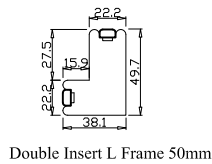

Louvre Quantity(叶片数量): 17,17

Louvre Size(叶片尺寸): 615.8mm,513.8mm

Rail Size(上下板尺寸): 667.5mm,565.5mm

Order No(订单号):JPK Berry

Item(序号): 2

Room(房间号):Rear Bedroom

Louvre Size(叶片类型): 76mm

T-Post-46.5

Qty(数量): 1

Room(房间号):Left Rear Bed Rear Window

Material(材质): Balmoral Pine Wood(松木)

Louvre Size(叶片类型): 76mm

Configuration(窗扇结构): LTRTR,IN, 4Side, 41.3mm Butt, Double Insert L Frame 50mm

Tilt rod type(拉杆类型): Easy tilt rod(齿条拉杆)

Louvre Quantity(叶片数量): 17,17,17

Louvre Size(叶片尺寸): 467.8mm,550.3mm,433.8mm

Rail Size(上下板尺寸): 519.5mm,602mm,485.5mm

4

7

R

NOTES:

Shutter Color:Timeless White(覆盖色)

Louvre Size(叶片尺寸): 521.3mm

Rail Size(上下板尺寸): 573mm

Order No(订单号):JPK Berry

Item(序号): 4

Room(房间号):Left Rear Bed side Window

Louvre Size(叶片类型): 76mm

Double Insert L Frame 50mm