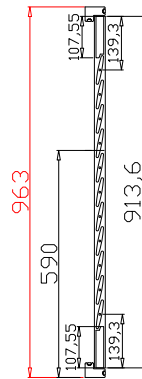

Louvre Quantity(叶片数量): 17,17

Louvre Size(叶片尺寸): 615.8mm,513.8mm

Rail Size(上下板尺寸): 667.5mm,565.5mm

Order No(订单号):JPK Berry

Item(序号): 2

Room(房间号):Rear Bedroom

Louvre Size(叶片类型): 76mm

T-Post-46.5

Qty(数量): 1

Room(房间号):Left Rear Bed Rear Window

Material(材质): Balmoral Pine Wood(松木)

Louvre Size(叶片类型): 76mm

Configuration(窗扇结构): LTRTR,IN, 4Side, 41.3mm Butt, Double Insert L Frame 50mm

Tilt rod type(拉杆类型): Easy tilt rod(齿条拉杆)

Louvre Quantity(叶片数量): 17,17,17

Louvre Size(叶片尺寸): 467.8mm,550.3mm,433.8mm

Rail Size(上下板尺寸): 519.5mm,602mm,485.5mm

4

7

R

NOTES:

Shutter Color:Timeless White(覆盖色)

Louvre Size(叶片尺寸): 521.3mm

Rail Size(上下板尺寸): 573mm

Order No(订单号):JPK Berry

Item(序号): 4

Room(房间号):Left Rear Bed side Window

Louvre Size(叶片类型): 76mm

Double Insert L Frame 50mm