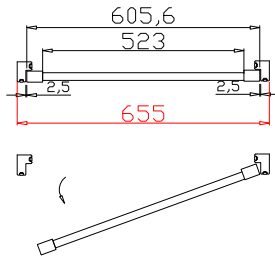

Louvre Quantity(叶片数量): 17,17

Louvre Size(叶片尺寸): 615.8mm,513.8mm

Rail Size(上下板尺寸): 667.5mm,565.5mm

Order No(订单号):JPK Berry

Item(序号): 2

Room(房间号):Rear Bedroom

Louvre Size(叶片类型): 76mm

T-Post-46.5

Qty(数量): 1

Room(房间号):Left Rear Bed Rear Window

Material(材质): Balmoral Pine Wood(松木)

Louvre Size(叶片类型): 76mm

Configuration(窗扇结构): LTRTR,IN, 4Side, 41.3mm Butt, Double Insert L Frame 50mm

Tilt rod type(拉杆类型): Easy tilt rod(齿条拉杆)

Louvre Quantity(叶片数量): 17,17,17

Louvre Size(叶片尺寸): 467.8mm,550.3mm,433.8mm

Rail Size(上下板尺寸): 519.5mm,602mm,485.5mm

4

7

R

NOTES:

Shutter Color:Timeless White(覆盖色)

Louvre Size(叶片尺寸): 521.3mm

Rail Size(上下板尺寸): 573mm

Order No(订单号):JPK Berry

Item(序号): 4

Room(房间号):Left Rear Bed side Window

Louvre Size(叶片类型): 76mm

Double Insert L Frame 50mm