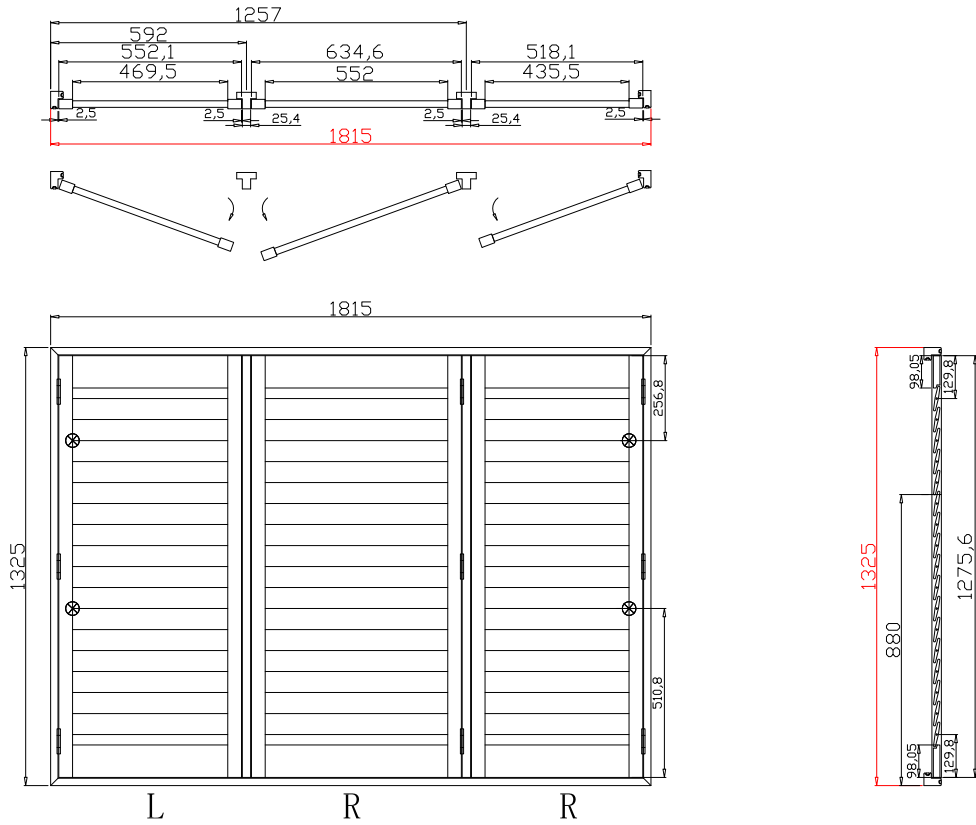

5

12

NOTES:

Shutter Color:Timeless White(覆盖色)

Order No(订单号):JPK Berry

Hinges Color:White(白色)

Item(序号): 3

Qty(数量): 1

Room(房间号):Left Rear Bed Rear Window

Material(材质): Balmoral Pine Wood(松木)

Louvre Size(叶片类型): 76mm

Configuration(窗扇结构): LTRTR,IN, 4Side, 41.3mm Butt, Double Insert L Frame 50mm

Tilt rod type(拉杆类型): Easy tilt rod(齿条拉杆)

Louvre Quantity(叶片数量): 17,17,17

Louvre Size(叶片尺寸): 467.8mm,550.3mm,433.8mm

Rail Size(上下板尺寸): 519.5mm,602mm,485.5mm