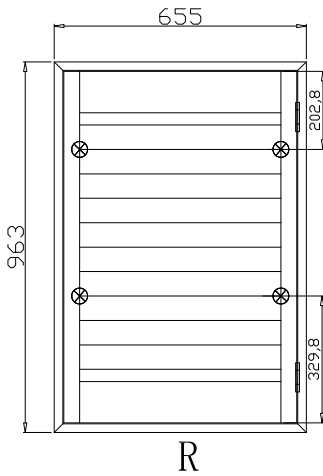

Louvre Quantity(叶片数量): 17,17

Louvre Size(叶片尺寸): 615.8mm,513.8mm

Rail Size(上下板尺寸): 667.5mm,565.5mm

Order No(订单号):JPK Berry

Item(序号): 2

Room(房间号):Rear Bedroom

Louvre Size(叶片类型): 76mm

T-Post-46.5

Qty(数量): 1

Room(房间号):Left Rear Bed Rear Window

Material(材质): Balmoral Pine Wood(松木)

Louvre Size(叶片类型): 76mm

Configuration(窗扇结构): LTRTR,IN, 4Side, 41.3mm Butt, Double Insert L Frame 50mm

Tilt rod type(拉杆类型): Easy tilt rod(齿条拉杆)

Louvre Quantity(叶片数量): 17,17,17

Louvre Size(叶片尺寸): 467.8mm,550.3mm,433.8mm

Rail Size(上下板尺寸): 519.5mm,602mm,485.5mm

4

7

R

NOTES:

Shutter Color:Timeless White(覆盖色)

Louvre Size(叶片尺寸): 521.3mm

Rail Size(上下板尺寸): 573mm

Order No(订单号):JPK Berry

Item(序号): 4

Room(房间号):Left Rear Bed side Window

Louvre Size(叶片类型): 76mm

Double Insert L Frame 50mm