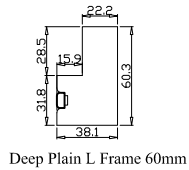

4
12

NOTES:

- Shutter Color: Timeless White(覆盖色)
- Hinges Color: White(白色)
- Qty(数量): 1
- Material(材质): Balmoral Pine Wood(松木)
- Configuration(窗扇结构): LTL-DRTR,IN, 4Side, 41.3mm Astrigal, Deep Plain L Frame 60mm
- Tilt rod type(拉杆类型): Easy tilt rod(齿条拉杆)
- Louvre Quantity(叶片数量): 16,32,16
- Louvre Size(叶片尺寸): 477.8mm,553mm,462.8mm
- Rail Size(上下板尺寸): 529.5mm,604.7mm,514.5mm
- Order No(订单号): JPK Berry
- Item(序号): 1
- Room(房间号): Lounge
- Louvre Size(叶片类型): 76mm

Louvre Quantity(叶片数量): 17,17

Louvre Size(叶片尺寸): 615.8mm,513.8mm

Rail Size(上下板尺寸): 667.5mm,565.5mm

Order No(订单号):JPK Berry

Item(序号): 2

Room(房间号):Rear Bedroom

Louvre Size(叶片类型): 76mm

T-Post-46.5

Louvre Quantity(叶片数量): 17,17,17

Louvre Size(叶片尺寸): 467.8mm,550.3mm,433.8mm

Rail Size(上下板尺寸): 519.5mm,602mm,485.5mm

4

7

R

NOTES:

Shutter Color:Timeless White(覆盖色)

Louvre Size(叶片尺寸): 521.3mm

Rail Size(上下板尺寸): 573mm

Order No(订单号):JPK Berry

Item(序号): 4

Room(房间号):Left Rear Bed side Window

Louvre Size(叶片类型): 76mm

Double Insert L Frame 50mm