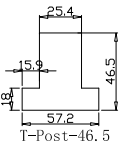

Qty(数量): 1

Room(房间号):Left Rear Bed Rear Window

Material(材质): Balmoral Pine Wood(松木)

Louvre Size(叶片类型): 76mm

Configuration(窗扇结构): LTRTR,IN, 4Side, 41.3mm Butt, Double Insert L Frame 50mm

Tilt rod type(拉杆类型): Easy tilt rod(齿条拉杆)

Louvre Quantity(叶片数量): 17,17,17

Louvre Size(叶片尺寸): 467.8mm,550.3mm,433.8mm

Rail Size(上下板尺寸): 519.5mm,602mm,485.5mm

4

7

R

NOTES:

Shutter Color:Timeless White(覆盖色)

Louvre Size(叶片尺寸): 521.3mm

Rail Size(上下板尺寸): 573mm

Order No(订单号):JPK Berry

Item(序号): 4

Room(房间号):Left Rear Bed side Window

Louvre Size(叶片类型): 76mm

Double Insert L Frame 50mm