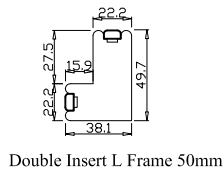

Louvre Quantity(叶片数量): 17,17

Louvre Size(叶片尺寸): 615.8mm,513.8mm

Rail Size(上下板尺寸): 667.5mm,565.5mm

Order No(订单号):JPK Berry

Item(序号): 2

Room(房间号):Rear Bedroom

Louvre Size(叶片类型): 76mm

T-Post-46.5

Qty(数量): 1

Room(房间号):Left Rear Bed Rear Window

Material(材质): Balmoral Pine Wood(松木)

Louvre Size(叶片类型): 76mm

Configuration(窗扇结构): LTRTR,IN, 4Side, 41.3mm Butt, Double Insert L Frame 50mm

Tilt rod type(拉杆类型): Easy tilt rod(齿条拉杆)

Louvre Quantity(叶片数量): 17,17,17

Louvre Size(叶片尺寸): 467.8mm,550.3mm,433.8mm

Rail Size(上下板尺寸): 519.5mm,602mm,485.5mm

4

7

R

NOTES:

Shutter Color:Timeless White(覆盖色)

Louvre Size(叶片尺寸): 521.3mm

Rail Size(上下板尺寸): 573mm

Order No(订单号):JPK Berry

Item(序号): 4

Room(房间号):Left Rear Bed side Window

Louvre Size(叶片类型): 76mm

Double Insert L Frame 50mm