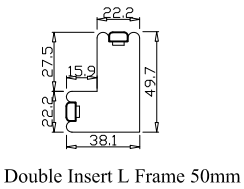

Louvre Quantity(叶片数量): 17,17

Louvre Size(叶片尺寸): 615.8mm,513.8mm

Rail Size(上下板尺寸): 667.5mm,565.5mm

Order No(订单号):JPK Berry

Item(序号): 2

Room(房间号):Rear Bedroom

Louvre Size(叶片类型): 76mm

T-Post-46.5

Louvre Quantity(叶片数量): 17,17,17

Louvre Size(叶片尺寸): 467.8mm,550.3mm,433.8mm

Rail Size(上下板尺寸): 519.5mm,602mm,485.5mm

4

7

R

NOTES:

Shutter Color:Timeless White(覆盖色)

Hinges Color:White(白色)

Qty(数量): 1

Material(材质): Balmoral Pine Wood(松木)

Configuration(窗扇结构): R,IN, 4Side, 41.3mm Butt, Double Insert L Frame 50mm

Tilt rod type(拉杆类型): Easy tilt rod(齿条拉杆)

Louvre Quantity(叶片数量): 11

Louvre Size(叶片尺寸): 521.3mm

Rail Size(上下板尺寸): 573mm

Order No(订单号):JPK Berry

Item(序号): 4

Room(房间号):Left Rear Bed side Window

Louvre Size(叶片类型): 76mm

Double Insert L Frame 50mm