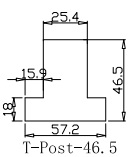

Louvre Quantity(叶片数量): 17,17

Louvre Size(叶片尺寸): 615.8mm,513.8mm

Rail Size(上下板尺寸): 667.5mm,565.5mm

Order No(订单号):JPK Berry

Item(序号): 2

Room(房间号):Rear Bedroom

Louvre Size(叶片类型): 76mm

T-Post-46.5

Louvre Quantity(叶片数量): 17,17,17

Louvre Size(叶片尺寸): 467.8mm,550.3mm,433.8mm

Rail Size(上下板尺寸): 519.5mm,602mm,485.5mm

4

7

R

NOTES:

Shutter Color:Timeless White(覆盖色)

Louvre Size(叶片尺寸): 521.3mm

Rail Size(上下板尺寸): 573mm

Order No(订单号):JPK Berry

Item(序号): 4

Room(房间号):Left Rear Bed side Window

Louvre Size(叶片类型): 76mm

Double Insert L Frame 50mm