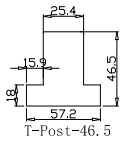

4
12

NOTES:

- Shutter Color: Timeless White(覆盖色)
- Hinges Color: White(白色)
- Qty(数量): 1
- Material(材质): Balmoral Pine Wood(松木)
- Configuration(窗扇结构): LTL-DRTR,IN, 4Side, 41.3mm Astrigal, Deep Plain L Frame 60mm
- Tilt rod type(拉杆类型): Easy tilt rod(齿条拉杆)
- Louvre Quantity(叶片数量): 16,32,16
- Louvre Size(叶片尺寸): 477.8mm,553mm,462.8mm
- Rail Size(上下板尺寸): 529.5mm,604.7mm,514.5mm
- Order No(订单号): JPK Berry
- Item(序号): 1
- Room(房间号): Lounge
- Louvre Size(叶片类型): 76mm