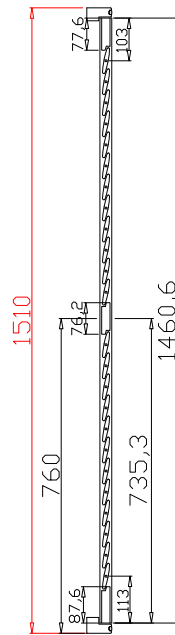

Tilt rod type(拉杆类型): Easy tilt rod(齿条拉杆)

Louvre Quantity(叶片数量): 66,33

Louvre Size(叶片尺寸): 205.78mm, 293.16mm

Rail Size(上下板尺寸): 257.48mm, 344.86mm

Order No(订单号): SUS 22 Wainwright

Item(序号): 1

Room(房间号): LH WINDOW

Louvre Size(叶片类型): 64mm

Bay-Post-123°

Double Insert L Frame 60mm

12

12

**NOTES:**

Shutter Color: Timeless White(覆盖色)

Hinges Color: White(白色)

Rail Size(上下板尺寸): 368.7mm

Order No(订单号): SUS 22 Wainwright

Item(序号): 3

Room(房间号): dOOR

Louvre Size(叶片类型): 64mm

VL-60.3

5

**NOTES:**

Louvre Quantity(叶片数量): 10

Louvre Size(叶片尺寸): 339.5mm

Rail Size(上下板尺寸): 391.2mm

Order No(订单号):SUS 22 Wainwright

Item(序号): 4

Room(房间号): dOOR

Louvre Size(叶片类型): 64mm