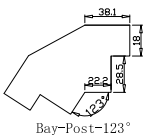

Tilt rod type(拉杆类型): Easy tilt rod(齿条拉杆)

Louvre Quantity(叶片数量): 66,33

Louvre Size(叶片尺寸): 205.78mm, 293.16mm

Rail Size(上下板尺寸): 257.48mm, 344.86mm

Order No(订单号): SUS 22 Wainwright

Item(序号): 1

Room(房间号): LH WINDOW

Louvre Size(叶片类型): 64mm

Bay-Post-123°

Double Insert L Frame 60mm

12

12

**NOTES:**

Shutter Color: Timeless White(覆盖色)

Hinges Color: White(白色)

Rail Size(上下板尺寸): 368.7mm

Order No(订单号): SUS 22 Wainwright

Item(序号): 3

Room(房间号): dOOR

Louvre Size(叶片类型): 64mm

VL-60.3

5

**NOTES:**

Louvre Quantity(叶片数量): 10

Louvre Size(叶片尺寸): 339.5mm

Rail Size(上下板尺寸): 391.2mm

Order No(订单号):SUS 22 Wainwright

Item(序号): 4

Room(房间号): dOOR

Louvre Size(叶片类型): 64mm