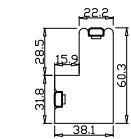

Tilt rod type(拉杆类型): Easy tilt rod(齿条拉杆)

Louvre Quantity(叶片数量): 66,33

Louvre Size(叶片尺寸): 205.78mm, 293.16mm

Rail Size(上下板尺寸): 257.48mm, 344.86mm

Order No(订单号): SUS 22 Wainwright

Item(序号): 1

Room(房间号): LH WINDOW

Louvre Size(叶片类型): 64mm

Bay-Post-123°

Double Insert L Frame 60mm

12

12

**NOTES:**

Shutter Color: Timeless White(覆盖色)

Hinges Color: White(白色)

Rail Size(上下板尺寸): 368.7mm

Order No(订单号): SUS 22 Wainwright

Item(序号): 3

Room(房间号): dOOR

Louvre Size(叶片类型): 64mm

VL-60.3

5

**NOTES:**

Louvre Quantity(叶片数量): 10

Louvre Size(叶片尺寸): 339.5mm

Rail Size(上下板尺寸): 391.2mm

Order No(订单号):SUS 22 Wainwright

Item(序号): 4

Room(房间号): dOOR

Louvre Size(叶片类型): 64mm