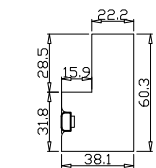

Item(序号): 5

Room(房间号): LAND

Louvre Size(叶片类型): 76mm

Deep Plain L Frame 60mm

Open First

7

7

NOTES:

Louvre Quantity(叶片数量): 28

Louvre Size(叶片尺寸): 470.45mm

Rail Size(上下板尺寸): 522.15mm

窗扇左压右，左扇先打开

Order No(订单号): ABAC 0907-24

Item(序号): 6

Room(房间号): REAR BED

Louvre Size(叶片类型): 76mm

Configuration(窗扇结构): L/R,IN, 4Side, 41.3mm Rabete, Deep Plain L Frame 60mm

Tilt rod type(拉杆类型): Easy tilt rod(齿条拉杆)

Louvre Quantity(叶片数量): 28

Louvre Size(叶片尺寸): 466.45mm

Rail Size(上下板尺寸): 518.15mm

Order No(订单号): ABAC 0907-24

Louvre Size(叶片尺寸): 426.3mm

Rail Size(上下板尺寸): 478mm

Order No(订单号): ABAC 0907-24

Item(序号): 10

Room(房间号): BATH

Louvre Size(叶片类型): 76mm

Deep Plain L Frame 60mm