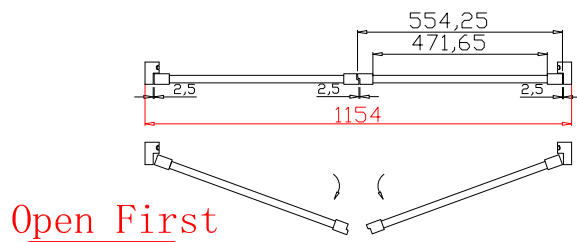

Open First

7

7

NOTES:

Shutter Color: Timeless White(覆盖色)

Hinges Color: White(白色)

Qty(数量): 1

Material(材质): Balmoral Pine Wood(松木)

Configuration(窗扇结构): L/R, IN, 4Side, 41.3mm Rabete, Deep Plain L Frame 60mm

Tilt rod type(拉杆类型): Easy tilt rod(齿条拉杆)

Louvre Quantity(叶片数量): 28

Louvre Size(叶片尺寸): 469.95mm

Rail Size(上下板尺寸): 521.65mm

窗扇左压右，左扇先打开

Order No(订单号): ABAC 0907-24

Item(序号): 8

Room(房间号): FBL

Louvre Size(叶片类型): 76mm