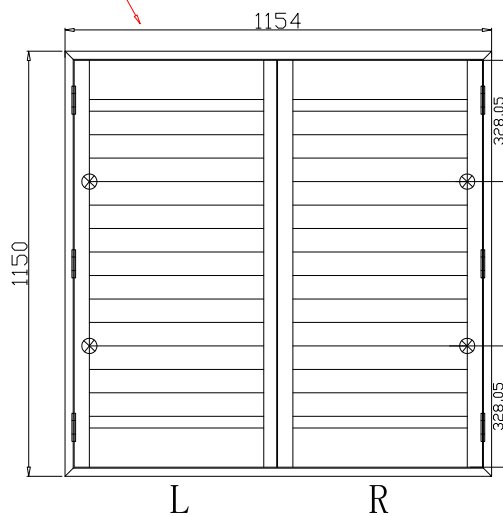

Configuration(窗扇结构): L/R,IN, 4Side, 41.3mm Rabete, Deep Plain L Frame 60mm

Tilt rod type(拉杆类型): Easy tilt rod(齿条拉杆)

Louvre Quantity(叶片数量): 28

Louvre Size(叶片尺寸): 466.45mm

Rail Size(上下板尺寸): 518.15mm

Order No(订单号): ABAC 0907-24

Item(序号): 7

Room(房间号): FBR

Louvre Size(叶片类型): 76mm

Deep Plain L Frame 60mm

Open First

7

7

NOTES: