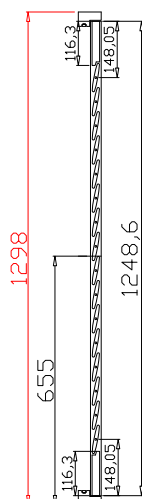

8

8

Deep Plain L Frame 60mm

Light Bar: 60*60*1298 (mm)*2
 20*4*1320 (mm)*2
 20*4*1200 (mm)*20
 20*4*1600 (mm)*2
 20*4*1000 (mm)*12
 Timeless White(覆盖色)

NOTES:

Shutter Color: Timeless White(覆盖色)

Hinges Color: White(白色)

Qty(数量): 1

Material(材质): Balmoral Pine Wood(松木)

Configuration(窗扇结构): LTLTR, IN, 4Side, 41.3mm Butt, Deep Plain L Frame 60mm

Tilt rod type(拉杆类型): Easy tilt rod(齿条拉杆)

Louvre Quantity(叶片数量): 16, 16, 16

Louvre Size(叶片尺寸): 375.8mm, 470.3mm, 365.8mm

Rail Size(上下板尺寸): 427.5mm, 522mm, 417.5mm

Order No(订单号): ABAC 0907-24

Item(序号): 2

Room(房间号): LIV BAY CEN

Louvre Size(叶片类型): 76mm

8

8

NOTES:

Louvre Quantity(叶片数量): 16

Louvre Size(叶片尺寸): 226.3mm

Rail Size(上下板尺寸): 278mm

Order No(订单号): ABAC 0907-24

Item(序号): 3

Room(房间号): LIV BAY R

Louvre Size(叶片类型): 76mm

Deep Plain L Frame 60mm