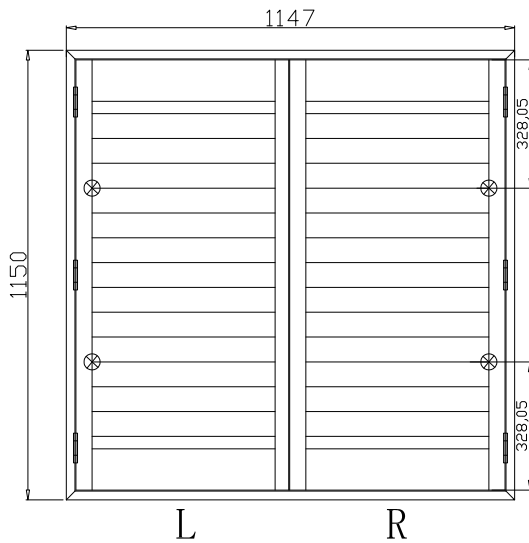

7

7

NOTES:

Shutter Color: Timeless White(覆盖色)

Hinges Color: White(白色)

Qty(数量): 1

Material(材质): Balmoral Pine Wood(松木)

Configuration(窗扇结构): L/R,IN, 4Side, 41.3mm Rabete, Deep Plain L Frame 60mm

Tilt rod type(拉杆类型): Easy tilt rod(齿条拉杆)

Louvre Quantity(叶片数量): 28

Louvre Size(叶片尺寸): 466.45mm

Rail Size(上下板尺寸): 518.15mm

Order No(订单号): ABAC 0907-24

Item(序号): 7

Room(房间号): FBR

Louvre Size(叶片类型): 76mm