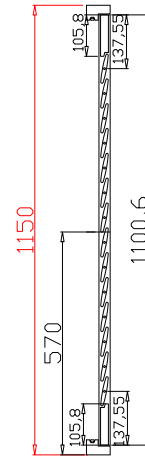

7

7

NOTES:

Shutter Color: Timeless White(覆盖色)

Hinges Color: White(白色)

Qty(数量): 1

Material(材质): Balmoral Pine Wood(松木)

Configuration(窗扇结构): L/R,IN, 4Side, 41.3mm Rabete, Deep Plain L Frame 60mm

Tilt rod type(拉杆类型): Easy tilt rod(齿条拉杆)

Louvre Quantity(叶片数量): 28

Louvre Size(叶片尺寸): 466.45mm

Rail Size(上下板尺寸): 518.15mm

Order No(订单号): ABAC 0907-24

Item(序号): 7

Room(房间号): FBR

Louvre Size(叶片类型): 76mm