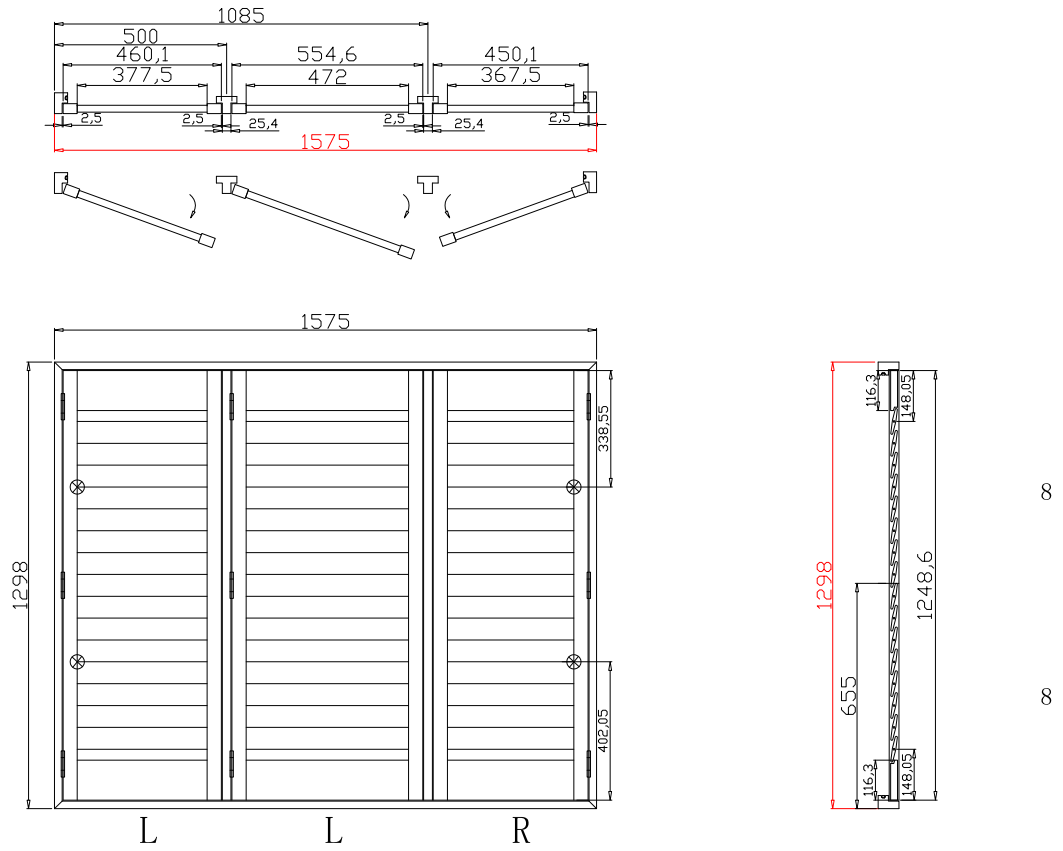

NOTES:

Shutter Color: Timeless White(覆盖色)

Hinges Color: White(白色)

Qty(数量): 1

Material(材质): Balmoral Pine Wood(松木)

Configuration(窗扇结构): LTLTR, IN, 4Side, 41.3mm Butt, Deep Plain L Frame 60mm

Tilt rod type(拉杆类型): Easy tilt rod(齿条拉杆)

Louvre Quantity(叶片数量): 16, 16, 16

Louvre Size(叶片尺寸): 375.8mm, 470.3mm, 365.8mm

Rail Size(上下板尺寸): 427.5mm, 522mm, 417.5mm

Order No(订单号): ABAC 0907-24

Item(序号): 2

Room(房间号): LIV BAY CEN

Louvre Size(叶片类型): 76mm