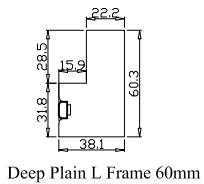

Qty(数量): 1

Material(材质): Balmoral Pine Wood(松木)

Configuration(窗扇结构): LTLTR, IN, 4Side, 41.3mm Butt, Deep Plain L Frame 60mm

Tilt rod type(拉杆类型): Easy tilt rod(齿条拉杆)

Louvre Quantity(叶片数量): 16, 16, 16

Louvre Size(叶片尺寸): 375.8mm, 470.3mm, 365.8mm

Rail Size(上下板尺寸): 427.5mm, 522mm, 417.5mm

Order No(订单号): ABAC 0907-24

Item(序号): 2

Room(房间号): LIV BAY CEN

Louvre Size(叶片类型): 76mm

8

8

NOTES:

Louvre Quantity(叶片数量): 16

Louvre Size(叶片尺寸): 226.3mm

Rail Size(上下板尺寸): 278mm

Order No(订单号): ABAC 0907-24

Item(序号): 3

Room(房间号): LIV BAY R

Louvre Size(叶片类型): 76mm

Deep Plain L Frame 60mm

Item(序号): 5

Room(房间号): LAND

Louvre Size(叶片类型): 76mm

Deep Plain L Frame 60mm

Open First

7

7

NOTES: