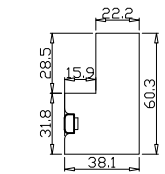

Louvre Quantity(叶片数量): 28

Louvre Size(叶片尺寸): 470.45mm

Rail Size(上下板尺寸): 522.15mm

窗扇左压右，左扇先打开

Order No(订单号): ABAC 0907-24

Item(序号): 6

Room(房间号): REAR BED

Louvre Size(叶片类型): 76mm

Configuration(窗扇结构): L/R,IN, 4Side, 41.3mm Rabete, Deep Plain L Frame 60mm

Tilt rod type(拉杆类型): Easy tilt rod(齿条拉杆)

Louvre Quantity(叶片数量): 28

Louvre Size(叶片尺寸): 466.45mm

Rail Size(上下板尺寸): 518.15mm

Order No(订单号): ABAC 0907-24

Item(序号): 7

Room(房间号): FBR

Louvre Size(叶片类型): 76mm

Deep Plain L Frame 60mm

Open First

7

7

NOTES:

Louvre Size(叶片尺寸): 426.3mm

Rail Size(上下板尺寸): 478mm

Order No(订单号): ABAC 0907-24

Item(序号): 10

Room(房间号): BATH

Louvre Size(叶片类型): 76mm

Deep Plain L Frame 60mm