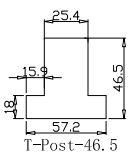

Qty(数量): 1

Material(材质): Balmoral Pine Wood(松木)

Configuration(窗扇结构): LTLTR, IN, 4Side, 41.3mm Butt, Deep Plain L Frame 60mm

Tilt rod type(拉杆类型): Easy tilt rod(齿条拉杆)

Louvre Quantity(叶片数量): 16, 16, 16

Louvre Size(叶片尺寸): 375.8mm, 470.3mm, 365.8mm

Rail Size(上下板尺寸): 427.5mm, 522mm, 417.5mm

Order No(订单号): ABAC 0907-24

Item(序号): 2

Room(房间号): LIV BAY CEN

Louvre Size(叶片类型): 76mm

8

8

NOTES: