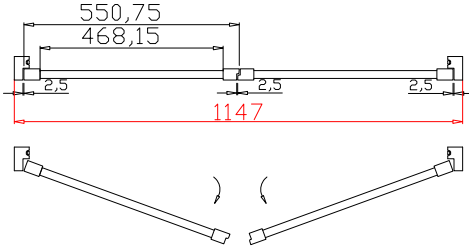

7

7

NOTES:

Shutter Color: Timeless White(覆盖色)

Hinges Color: White(白色)

Qty(数量): 1

Material(材质): Balmoral Pine Wood(松木)

Configuration(窗扇结构): L/R,IN, 4Side, 41.3mm Rabete, Deep Plain L Frame 60mm

Tilt rod type(拉杆类型): Easy tilt rod(齿条拉杆)

Louvre Quantity(叶片数量): 28

Louvre Size(叶片尺寸): 466.45mm

Rail Size(上下板尺寸): 518.15mm

Order No(订单号): ABAC 0907-24

Item(序号): 7

Room(房间号): FBR

Louvre Size(叶片类型): 76mm