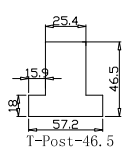

Configuration(窗扇结构): LTL-DRTR,IN, 4Side, 41.3mm Astrigal, Double Insert L Frame 60mm

Tilt rod type(拉杆类型): Easy tilt rod(齿条拉杆)

Louvre Quantity(叶片数量): 46,46

Louvre Size(叶片尺寸): 535.8mm,489mm

Rail Size(上下板尺寸): 587.5mm,540.7mm

Order No(订单号):SUS 25 Foster

Item(序号): 2

Room(房间号):Bedroom

Louvre Size(叶片类型): 64mm

T-Post-46.5

Double Insert L Frame 60mm