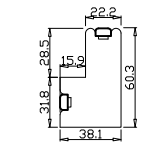

Tilt rod type(拉杆类型): Easy tilt rod(齿条拉杆)

Louvre Quantity(叶片数量): 44,44

Louvre Size(叶片尺寸): 452.8mm,489mm

Rail Size(上下板尺寸): 504.5mm,540.7mm

Order No(订单号):SUS 25 Foster

Item(序号): 1

Room(房间号):Lounge

Louvre Size(叶片类型): 64mm

Configuration(窗扇结构): LTL-DRTR,IN, 4Side, 41.3mm Astrigal, Double Insert L Frame 60mm

Tilt rod type(拉杆类型): Easy tilt rod(齿条拉杆)

Louvre Quantity(叶片数量): 46,46

Louvre Size(叶片尺寸): 535.8mm,489mm

Rail Size(上下板尺寸): 587.5mm,540.7mm

Order No(订单号):SUS 25 Foster

Item(序号): 2

Room(房间号):Bedroom

Louvre Size(叶片类型): 64mm

T-Post-46.5

Double Insert L Frame 60mm