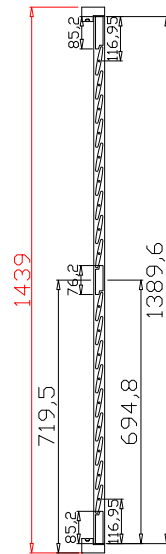

9

9

NOTES:

Shutter Color:001 Super White(覆盖色)

Hinges Color:White(白色)

Qty(数量): 1

Material(材质): Balmoral Pine Wood(松木)

Configuration(窗扇结构): L-DR,IN, 4Side, 41.3mm Astrigal, Deep Plain L Frame 60mm

Tilt rod type(拉杆类型): Easy tilt rod(齿条拉杆)

Louvre Quantity(叶片数量): 36

Louvre Size(叶片尺寸): 369mm

Rail Size(上下板尺寸): 420.7mm

Order No(订单号):JPK Bolten

Item(序号): 4

Room(房间号):Lounge Window

Louvre Size(叶片类型): 76mm