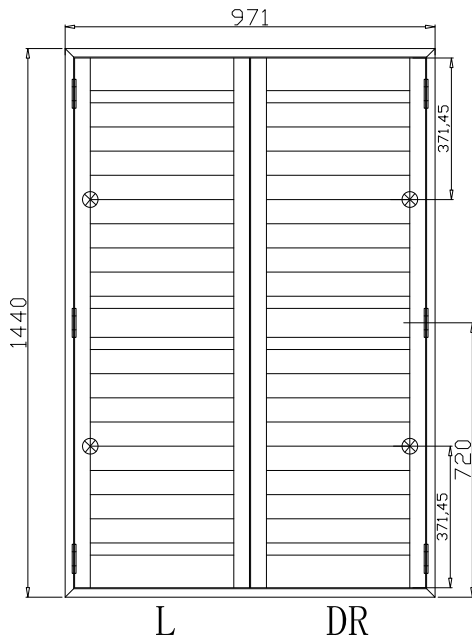

Configuration(窗扇结构): L,IN, 4Side, 41.3mm Butt, Deep Plain L Frame 60mm

Tilt rod type(拉杆类型): Easy tilt rod(齿条拉杆)

Louvre Quantity(叶片数量): 18

Louvre Size(叶片尺寸): 288.3mm

Rail Size(上下板尺寸): 340mm

Order No(订单号):JPK Bolten

Item(序号): 1

Room(房间号):Kitchen Bay

Louvre Size(叶片类型): 76mm

Deep Plain L Frame 60mm

9

9

NOTES:

Shutter Color:001 Super White(覆盖色)

Louvre Size(叶片尺寸): 375mm

Rail Size(上下板尺寸): 426.7mm

Order No(订单号):JPK Bolten

Item(序号): 2

Room(房间号):Kitchen Bay Middle

Louvre Size(叶片类型): 76mm

Deep Plain L Frame 60mm

9

Louvre Size(叶片尺寸): 296.3mm

Rail Size(上下板尺寸): 348mm

Order No(订单号):JPK Bolten

Item(序号): 5

Room(房间号):Lounge Bay Left

Louvre Size(叶片类型): 76mm

Deep Plain L Frame 60mm

9