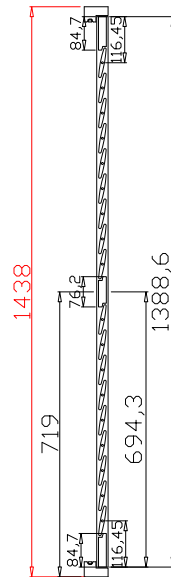

Louvre Size(叶片尺寸): 375mm

Rail Size(上下板尺寸): 426.7mm

Order No(订单号):JPK Bolten

Item(序号): 2

Room(房间号):Kitchen Bay Middle

Louvre Size(叶片类型): 76mm

Deep Plain L Frame 60mm

9

Louvre Size(叶片尺寸): 296.3mm

Rail Size(上下板尺寸): 348mm

Order No(订单号):JPK Bolten

Item(序号): 5

Room(房间号):Lounge Bay Left

Louvre Size(叶片类型): 76mm

Deep Plain L Frame 60mm

9

Louvre Quantity(叶片数量): 36

Louvre Size(叶片尺寸): 369.5mm

Rail Size(上下板尺寸): 421.2mm

Order No(订单号):JPK Bolten

Item(序号): 6

Room(房间号):Lounge Bay Middle

Louvre Size(叶片类型): 76mm

9

Louvre Quantity(叶片数量): 18

Louvre Size(叶片尺寸): 280.3mm

Rail Size(上下板尺寸): 332mm

Order No(订单号):JPK Bolten

Item(序号): 7

Room(房间号):Lounge Bay Right

Louvre Size(叶片类型): 76mm

Deep Plain L Frame 60mm