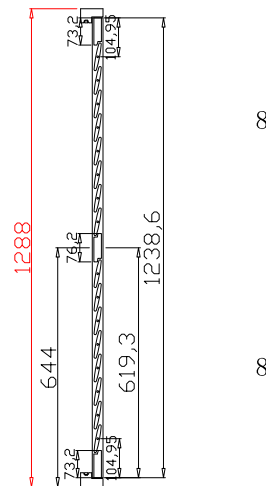

Louvre Size(叶片尺寸): 296.3mm

Rail Size(上下板尺寸): 348mm

Order No(订单号):JPK Bolten

Item(序号): 5

Room(房间号):Lounge Bay Left

Louvre Size(叶片类型): 76mm

Deep Plain L Frame 60mm

9

Louvre Quantity(叶片数量): 18

Louvre Size(叶片尺寸): 280.3mm

Rail Size(上下板尺寸): 332mm

Order No(订单号):JPK Bolten

Item(序号): 7

Room(房间号):Lounge Bay Right

Louvre Size(叶片类型): 76mm

Deep Plain L Frame 60mm

Louvre Quantity(叶片数量): 32

Louvre Size(叶片尺寸): 372.5mm

Rail Size(上下板尺寸): 424.2mm

Order No(订单号):JPK Bolten

Item(序号): 8

Room(房间号):Front Bed

Louvre Size(叶片类型): 76mm

NOTES:

Louvre Quantity(叶片数量): 32

Louvre Size(叶片尺寸): 372.5mm

Rail Size(上下板尺寸): 424.2mm

Order No(订单号):JPK Bolten

Item(序号): 9

Room(房间号):Rear Bed/Study

Louvre Size(叶片类型): 76mm

Deep Plain L Frame 60mm