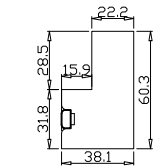

Louvre Size(叶片尺寸): 375mm

Rail Size(上下板尺寸): 426.7mm

Order No(订单号):JPK Bolten

Item(序号): 2

Room(房间号):Kitchen Bay Middle

Louvre Size(叶片类型): 76mm

Deep Plain L Frame 60mm

9

Configuration(窗扇结构): L-DR,IN, 4Side, 41.3mm Astrigal, Deep Plain L Frame 60mm

Tilt rod type(拉杆类型): Easy tilt rod(齿条拉杆)

Louvre Quantity(叶片数量): 36

Louvre Size(叶片尺寸): 369mm

Rail Size(上下板尺寸): 420.7mm

Order No(订单号):JPK Bolten

Item(序号): 4

Room(房间号):Lounge Window

Louvre Size(叶片类型): 76mm

Deep Plain L Frame 60mm

9

9

NOTES:

Shutter Color:001 Super White(覆盖色)

Louvre Size(叶片尺寸): 296.3mm

Rail Size(上下板尺寸): 348mm

Order No(订单号):JPK Bolten

Item(序号): 5

Room(房间号):Lounge Bay Left

Louvre Size(叶片类型): 76mm

Deep Plain L Frame 60mm

9