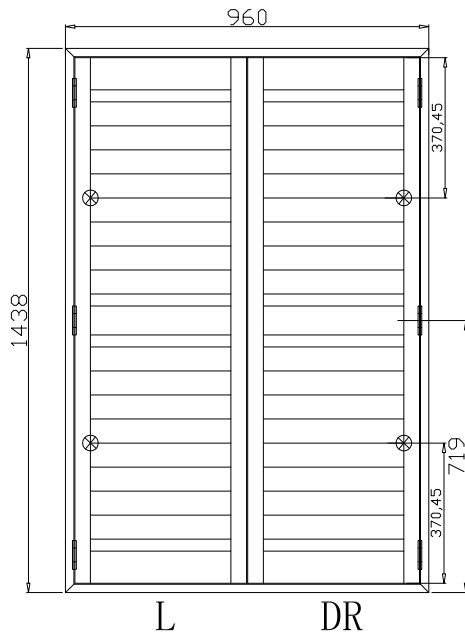

Louvre Size(叶片尺寸): 296.3mm

Rail Size(上下板尺寸): 348mm

Order No(订单号):JPK Bolten

Item(序号): 5

Room(房间号):Lounge Bay Left

Louvre Size(叶片类型): 76mm

Deep Plain L Frame 60mm

9

Louvre Quantity(叶片数量): 36

Louvre Size(叶片尺寸): 369.5mm

Rail Size(上下板尺寸): 421.2mm

Order No(订单号):JPK Bolten

Item(序号): 6

Room(房间号):Lounge Bay Middle

Louvre Size(叶片类型): 76mm

9