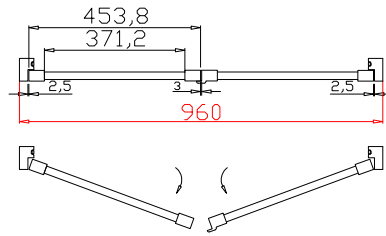

Louvre Size(叶片尺寸): 375mm

Rail Size(上下板尺寸): 426.7mm

Order No(订单号):JPK Bolten

Item(序号): 2

Room(房间号):Kitchen Bay Middle

Louvre Size(叶片类型): 76mm

Deep Plain L Frame 60mm

9

Configuration(窗扇结构): L-DR,IN, 4Side, 41.3mm Astrigal, Deep Plain L Frame 60mm

Tilt rod type(拉杆类型): Easy tilt rod(齿条拉杆)

Louvre Quantity(叶片数量): 36

Louvre Size(叶片尺寸): 369mm

Rail Size(上下板尺寸): 420.7mm

Order No(订单号):JPK Bolten

Louvre Size(叶片尺寸): 296.3mm

Rail Size(上下板尺寸): 348mm

Order No(订单号):JPK Bolten

Item(序号): 5

Room(房间号):Lounge Bay Left

Louvre Size(叶片类型): 76mm

Deep Plain L Frame 60mm

9

Louvre Quantity(叶片数量): 36

Louvre Size(叶片尺寸): 369.5mm

Rail Size(上下板尺寸): 421.2mm

Order No(订单号):JPK Bolten

Item(序号): 6

Room(房间号):Lounge Bay Middle

Louvre Size(叶片类型): 76mm

9