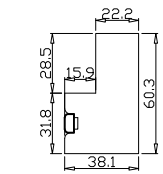

Louvre Size(叶片尺寸): 375mm

Rail Size(上下板尺寸): 426.7mm

Order No(订单号):JPK Bolten

Item(序号): 2

Room(房间号):Kitchen Bay Middle

Louvre Size(叶片类型): 76mm

Deep Plain L Frame 60mm

9

Tilt rod type(拉杆类型): Easy tilt rod(齿条拉杆)

Louvre Quantity(叶片数量): 18

Louvre Size(叶片尺寸): 306.3mm

Rail Size(上下板尺寸): 358mm

Order No(订单号):JPK Bolten

Item(序号): 3

Room(房间号):Kitchen Bay Right

Louvre Size(叶片类型): 76mm

Configuration(窗扇结构): L-DR,IN, 4Side, 41.3mm Astrigal, Deep Plain L Frame 60mm

Tilt rod type(拉杆类型): Easy tilt rod(齿条拉杆)

Louvre Quantity(叶片数量): 36

Louvre Size(叶片尺寸): 369mm

Rail Size(上下板尺寸): 420.7mm

Order No(订单号):JPK Bolten

Louvre Size(叶片尺寸): 296.3mm

Rail Size(上下板尺寸): 348mm

Order No(订单号):JPK Bolten

Item(序号): 5

Room(房间号):Lounge Bay Left

Louvre Size(叶片类型): 76mm

Deep Plain L Frame 60mm

9