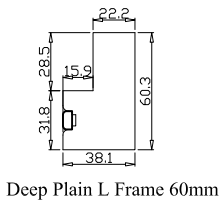

Louvre Size(叶片尺寸): 375mm

Rail Size(上下板尺寸): 426.7mm

Order No(订单号):JPK Bolten

Item(序号): 2

Room(房间号):Kitchen Bay Middle

Louvre Size(叶片类型): 76mm

Deep Plain L Frame 60mm

9

Louvre Size(叶片尺寸): 296.3mm

Rail Size(上下板尺寸): 348mm

Order No(订单号):JPK Bolten

Item(序号): 5

Room(房间号):Lounge Bay Left

Louvre Size(叶片类型): 76mm

Deep Plain L Frame 60mm

9

Louvre Quantity(叶片数量): 36

Louvre Size(叶片尺寸): 369.5mm

Rail Size(上下板尺寸): 421.2mm

Order No(订单号):JPK Bolten

Item(序号): 6

Room(房间号):Lounge Bay Middle

Louvre Size(叶片类型): 76mm

9

Louvre Quantity(叶片数量): 18

Louvre Size(叶片尺寸): 280.3mm

Rail Size(上下板尺寸): 332mm

Order No(订单号):JPK Bolten

Item(序号): 7

Room(房间号):Lounge Bay Right

Louvre Size(叶片类型): 76mm

Deep Plain L Frame 60mm