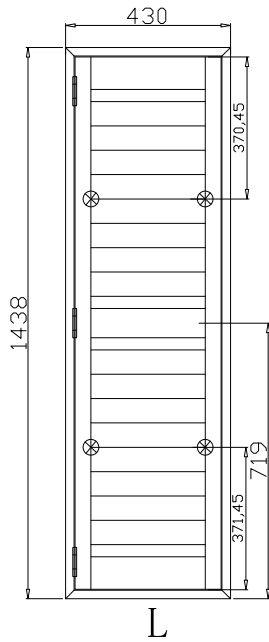

9

9

NOTES:

Shutter Color:001 Super White(覆盖色)

Hinges Color:White(白色)

Qty(数量): 1

Material(材质): Balmoral Pine Wood(松木)

Configuration(窗扇结构): L,IN, 4Side, 41.3mm Butt, Deep Plain L Frame 60mm

Tilt rod type(拉杆类型): Easy tilt rod(齿条拉杆)

Louvre Quantity(叶片数量): 18

Louvre Size(叶片尺寸): 296.3mm

Rail Size(上下板尺寸): 348mm

Order No(订单号):JPK Bolten

Item(序号): 5

Room(房间号):Lounge Bay Left

Louvre Size(叶片类型): 76mm