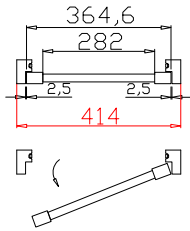

Louvre Size(叶片尺寸): 375mm

Rail Size(上下板尺寸): 426.7mm

Order No(订单号):JPK Bolten

Item(序号): 2

Room(房间号):Kitchen Bay Middle

Louvre Size(叶片类型): 76mm

Deep Plain L Frame 60mm

9

Louvre Size(叶片尺寸): 296.3mm

Rail Size(上下板尺寸): 348mm

Order No(订单号):JPK Bolten

Item(序号): 5

Room(房间号):Lounge Bay Left

Louvre Size(叶片类型): 76mm

Deep Plain L Frame 60mm

9

Louvre Quantity(叶片数量): 36

Louvre Size(叶片尺寸): 369.5mm

Rail Size(上下板尺寸): 421.2mm

Order No(订单号):JPK Bolten

Item(序号): 6

Room(房间号):Lounge Bay Middle

Louvre Size(叶片类型): 76mm

9

Louvre Quantity(叶片数量): 18

Louvre Size(叶片尺寸): 280.3mm

Rail Size(上下板尺寸): 332mm

Order No(订单号):JPK Bolten

Item(序号): 7

Room(房间号):Lounge Bay Right

Louvre Size(叶片类型): 76mm

Deep Plain L Frame 60mm