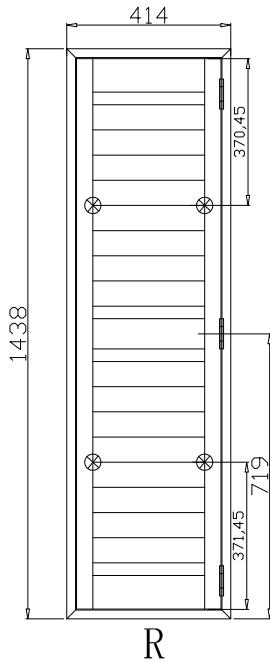

Louvre Size(叶片尺寸): 375mm

Rail Size(上下板尺寸): 426.7mm

Order No(订单号):JPK Bolten

Item(序号): 2

Room(房间号):Kitchen Bay Middle

Louvre Size(叶片类型): 76mm

Deep Plain L Frame 60mm

9

Louvre Size(叶片尺寸): 296.3mm

Rail Size(上下板尺寸): 348mm

Order No(订单号):JPK Bolten

Item(序号): 5

Room(房间号):Lounge Bay Left

Louvre Size(叶片类型): 76mm

Deep Plain L Frame 60mm

9

Louvre Quantity(叶片数量): 36

Louvre Size(叶片尺寸): 369.5mm

Rail Size(上下板尺寸): 421.2mm

Order No(订单号):JPK Bolten

Item(序号): 6

Room(房间号):Lounge Bay Middle

Louvre Size(叶片类型): 76mm

9

Louvre Quantity(叶片数量): 18

Louvre Size(叶片尺寸): 280.3mm

Rail Size(上下板尺寸): 332mm

Order No(订单号):JPK Bolten

Item(序号): 7

Room(房间号):Lounge Bay Right

Louvre Size(叶片类型): 76mm

Deep Plain L Frame 60mm