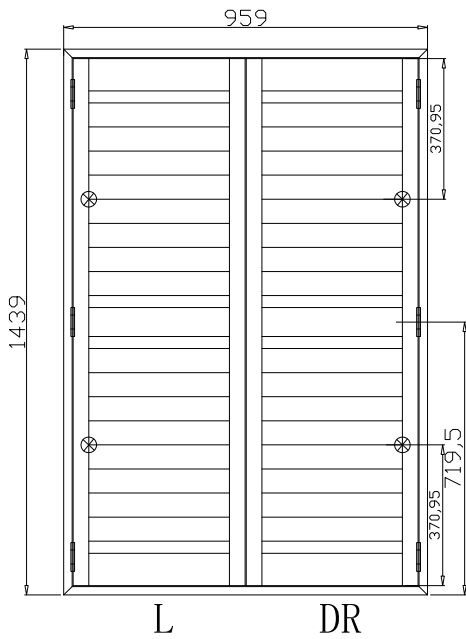

9

9

NOTES:

Shutter Color:001 Super White(覆盖色)

Hinges Color:White(白色)

Qty(数量): 1

Material(材质): Balmoral Pine Wood(松木)

Configuration(窗扇结构): L-DR,IN, 4Side, 41.3mm Astrigal, Deep Plain L Frame 60mm

Tilt rod type(拉杆类型): Easy tilt rod(齿条拉杆)

Louvre Quantity(叶片数量): 36

Louvre Size(叶片尺寸): 369mm

Rail Size(上下板尺寸): 420.7mm

Order No(订单号):JPK Bolten

Item(序号): 4

Room(房间号):Lounge Window

Louvre Size(叶片类型): 76mm