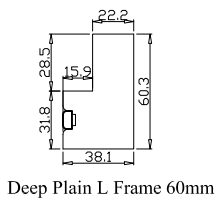

Configuration(窗扇结构): L,IN, 4Side, 41.3mm Butt, Deep Plain L Frame 60mm

Tilt rod type(拉杆类型): Easy tilt rod(齿条拉杆)

Louvre Quantity(叶片数量): 18

Louvre Size(叶片尺寸): 288.3mm

Rail Size(上下板尺寸): 340mm

Order No(订单号):JPK Bolten

Louvre Size(叶片尺寸): 375mm

Rail Size(上下板尺寸): 426.7mm

Order No(订单号):JPK Bolten

Item(序号): 2

Room(房间号):Kitchen Bay Middle

Louvre Size(叶片类型): 76mm

Deep Plain L Frame 60mm

9

Louvre Size(叶片尺寸): 296.3mm

Rail Size(上下板尺寸): 348mm

Order No(订单号):JPK Bolten

Item(序号): 5

Room(房间号):Lounge Bay Left

Louvre Size(叶片类型): 76mm

Deep Plain L Frame 60mm

9

Louvre Quantity(叶片数量): 32

Louvre Size(叶片尺寸): 372.5mm

Rail Size(上下板尺寸): 424.2mm

Order No(订单号):JPK Bolten

Item(序号): 9

Room(房间号):Rear Bed/Study

Louvre Size(叶片类型): 76mm

Deep Plain L Frame 60mm