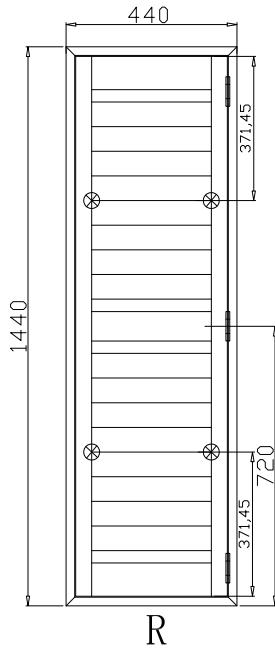

Louvre Size(叶片尺寸): 375mm

Rail Size(上下板尺寸): 426.7mm

Order No(订单号):JPK Bolten

Item(序号): 2

Room(房间号):Kitchen Bay Middle

Louvre Size(叶片类型): 76mm

Deep Plain L Frame 60mm

9

Tilt rod type(拉杆类型): Easy tilt rod(齿条拉杆)

Louvre Quantity(叶片数量): 18

Louvre Size(叶片尺寸): 306.3mm

Rail Size(上下板尺寸): 358mm

Order No(订单号):JPK Bolten

Item(序号): 3

Room(房间号):Kitchen Bay Right

Louvre Size(叶片类型): 76mm

Louvre Size(叶片尺寸): 296.3mm

Rail Size(上下板尺寸): 348mm

Order No(订单号):JPK Bolten

Item(序号): 5

Room(房间号):Lounge Bay Left

Louvre Size(叶片类型): 76mm

Deep Plain L Frame 60mm

9