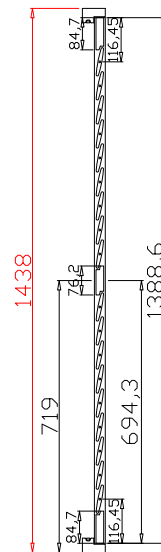

Louvre Size(叶片尺寸): 375mm

Rail Size(上下板尺寸): 426.7mm

Order No(订单号):JPK Bolten

Item(序号): 2

Room(房间号):Kitchen Bay Middle

Louvre Size(叶片类型): 76mm

Deep Plain L Frame 60mm

9

Louvre Size(叶片尺寸): 296.3mm

Rail Size(上下板尺寸): 348mm

Order No(订单号):JPK Bolten

Item(序号): 5

Room(房间号):Lounge Bay Left

Louvre Size(叶片类型): 76mm

Deep Plain L Frame 60mm

9

Louvre Quantity(叶片数量): 36

Louvre Size(叶片尺寸): 369.5mm

Rail Size(上下板尺寸): 421.2mm

Order No(订单号):JPK Bolten

Item(序号): 6

Room(房间号):Lounge Bay Middle

Louvre Size(叶片类型): 76mm

9

Louvre Quantity(叶片数量): 18

Louvre Size(叶片尺寸): 280.3mm

Rail Size(上下板尺寸): 332mm

Order No(订单号):JPK Bolten

Item(序号): 7

Room(房间号):Lounge Bay Right

Louvre Size(叶片类型): 76mm

Deep Plain L Frame 60mm