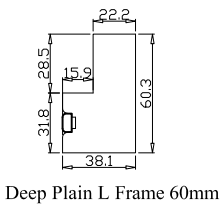

Louvre Size(叶片尺寸): 296.3mm

Rail Size(上下板尺寸): 348mm

Order No(订单号):JPK Bolten

Item(序号): 5

Room(房间号):Lounge Bay Left

Louvre Size(叶片类型): 76mm

Deep Plain L Frame 60mm

9

Louvre Quantity(叶片数量): 36

Louvre Size(叶片尺寸): 369.5mm

Rail Size(上下板尺寸): 421.2mm

Order No(订单号):JPK Bolten

Item(序号): 6

Room(房间号):Lounge Bay Middle

Louvre Size(叶片类型): 76mm

9