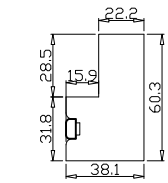

Configuration(窗扇结构): L,IN, 4Side, 41.3mm Butt, Deep Plain L Frame 60mm

Tilt rod type(拉杆类型): Easy tilt rod(齿条拉杆)

Louvre Quantity(叶片数量): 18

Louvre Size(叶片尺寸): 288.3mm

Rail Size(上下板尺寸): 340mm

Order No(订单号):JPK Bolten

Item(序号): 1

Room(房间号):Kitchen Bay

Louvre Size(叶片类型): 76mm

Deep Plain L Frame 60mm

9

9

NOTES:

Shutter Color:001 Super White(覆盖色)

Louvre Size(叶片尺寸): 375mm

Rail Size(上下板尺寸): 426.7mm

Order No(订单号):JPK Bolten

Item(序号): 2

Room(房间号):Kitchen Bay Middle

Louvre Size(叶片类型): 76mm

Deep Plain L Frame 60mm

9

Louvre Size(叶片尺寸): 296.3mm

Rail Size(上下板尺寸): 348mm

Order No(订单号):JPK Bolten

Item(序号): 5

Room(房间号):Lounge Bay Left

Louvre Size(叶片类型): 76mm

Deep Plain L Frame 60mm

9