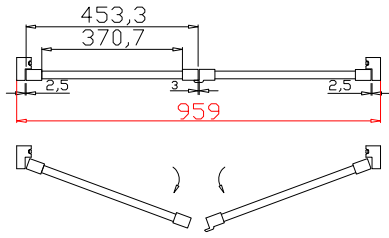

9

9

NOTES:

Shutter Color:001 Super White(覆盖色)

Hinges Color:White(白色)

Qty(数量): 1

Material(材质): Balmoral Pine Wood(松木)

Configuration(窗扇结构): L-DR,IN, 4Side, 41.3mm Astrigal, Deep Plain L Frame 60mm

Tilt rod type(拉杆类型): Easy tilt rod(齿条拉杆)

Louvre Quantity(叶片数量): 36

Louvre Size(叶片尺寸): 369mm

Rail Size(上下板尺寸): 420.7mm

Order No(订单号):JPK Bolten

Item(序号): 4

Room(房间号):Lounge Window

Louvre Size(叶片类型): 76mm