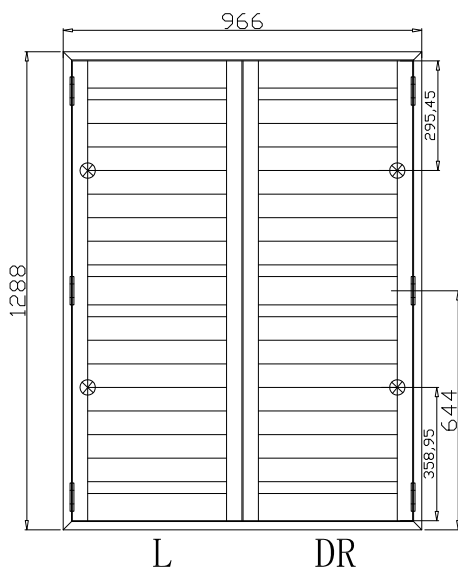

Louvre Size(叶片尺寸): 296.3mm

Rail Size(上下板尺寸): 348mm

Order No(订单号):JPK Bolten

Item(序号): 5

Room(房间号):Lounge Bay Left

Louvre Size(叶片类型): 76mm

Deep Plain L Frame 60mm

9

Louvre Quantity(叶片数量): 18

Louvre Size(叶片尺寸): 280.3mm

Rail Size(上下板尺寸): 332mm

Order No(订单号):JPK Bolten

Item(序号): 7

Room(房间号):Lounge Bay Right

Louvre Size(叶片类型): 76mm

Deep Plain L Frame 60mm

Louvre Quantity(叶片数量): 32

Louvre Size(叶片尺寸): 372.5mm

Rail Size(上下板尺寸): 424.2mm

Order No(订单号):JPK Bolten

Item(序号): 8

Room(房间号):Front Bed

Louvre Size(叶片类型): 76mm

NOTES:

Louvre Quantity(叶片数量): 32

Louvre Size(叶片尺寸): 372.5mm

Rail Size(上下板尺寸): 424.2mm

Order No(订单号):JPK Bolten

Item(序号): 9

Room(房间号):Rear Bed/Study

Louvre Size(叶片类型): 76mm

Deep Plain L Frame 60mm