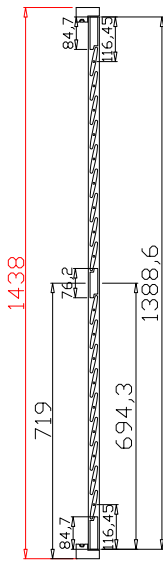

9

9

NOTES:

Shutter Color:001 Super White(覆盖色)

Hinges Color:White(白色)

Qty(数量): 1

Material(材质): Balmoral Pine Wood(松木)

Configuration(窗扇结构): L,IN, 4Side, 41.3mm Butt, Deep Plain L Frame 60mm

Tilt rod type(拉杆类型): Easy tilt rod(齿条拉杆)

Louvre Quantity(叶片数量): 18

Louvre Size(叶片尺寸): 296.3mm

Rail Size(上下板尺寸): 348mm

Order No(订单号):JPK Bolten

Item(序号): 5

Room(房间号):Lounge Bay Left

Louvre Size(叶片类型): 76mm