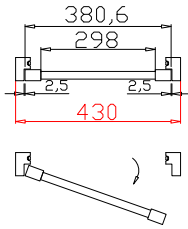

9

9

NOTES:

Shutter Color:001 Super White(覆盖色)

Hinges Color:White(白色)

Qty(数量): 1

Material(材质): Balmoral Pine Wood(松木)

Configuration(窗扇结构): L,IN, 4Side, 41.3mm Butt, Deep Plain L Frame 60mm

Tilt rod type(拉杆类型): Easy tilt rod(齿条拉杆)

Louvre Quantity(叶片数量): 18

Louvre Size(叶片尺寸): 296.3mm

Rail Size(上下板尺寸): 348mm

Order No(订单号):JPK Bolten

Item(序号): 5

Room(房间号):Lounge Bay Left

Louvre Size(叶片类型): 76mm