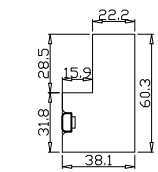

Louvre Size(叶片尺寸): 375mm

Rail Size(上下板尺寸): 426.7mm

Order No(订单号):JPK Bolten

Item(序号): 2

Room(房间号):Kitchen Bay Middle

Louvre Size(叶片类型): 76mm

Deep Plain L Frame 60mm

9

Tilt rod type(拉杆类型): Easy tilt rod(齿条拉杆)

Louvre Quantity(叶片数量): 18

Louvre Size(叶片尺寸): 306.3mm

Rail Size(上下板尺寸): 358mm

Order No(订单号):JPK Bolten

Item(序号): 3

Room(房间号):Kitchen Bay Right

Louvre Size(叶片类型): 76mm

Louvre Size(叶片尺寸): 296.3mm

Rail Size(上下板尺寸): 348mm

Order No(订单号):JPK Bolten

Item(序号): 5

Room(房间号):Lounge Bay Left

Louvre Size(叶片类型): 76mm

Deep Plain L Frame 60mm

9

Louvre Quantity(叶片数量): 32

Louvre Size(叶片尺寸): 372.5mm

Rail Size(上下板尺寸): 424.2mm

Order No(订单号):JPK Bolten

Item(序号): 9

Room(房间号):Rear Bed/Study

Louvre Size(叶片类型): 76mm

Deep Plain L Frame 60mm