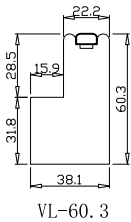

VL-60.3

NOTES:

Shutter Color: Timeless White(覆盖色)

Hinges Color: White(白色)

Qty(数量): 1

Material(材质): Balmoral Pine Wood(松木)

Configuration(窗扇结构): R, IN, 4Side, 41.3mm Butt, 60mm Vintage L

Tilt rod type(拉杆类型): Easy tilt rod(齿条拉杆)

Louvre Quantity(叶片数量): 24

Louvre Size(叶片尺寸): 516.3mm

Rail Size(上下板尺寸): 568mm

Order No(订单号): SUS 21 Wellard

Item(序号): 3

Room(房间号): Bed R

Louvre Size(叶片类型): 76mm