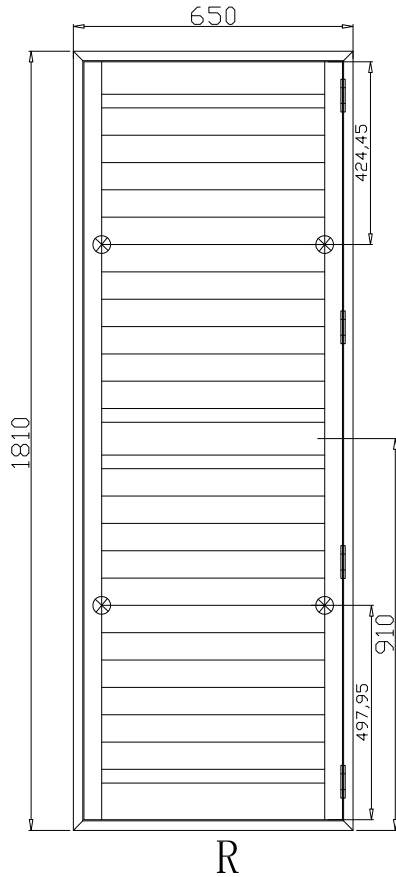

R

12

12

VL-60.3

NOTES:

Shutter Color: Timeless White(覆盖色)

Hinges Color: White(白色)

Qty(数量): 1

Material(材质): Balmoral Pine Wood(松木)

Configuration(窗扇结构): R, IN, 4Side, 41.3mm Butt, 60mm Vintage L

Tilt rod type(拉杆类型): Easy tilt rod(齿条拉杆)

Louvre Quantity(叶片数量): 24

Louvre Size(叶片尺寸): 516.3mm

Rail Size(上下板尺寸): 568mm

Order No(订单号): SUS 21 Wellard

Item(序号): 3

Room(房间号): Bed R

Louvre Size(叶片类型): 76mm