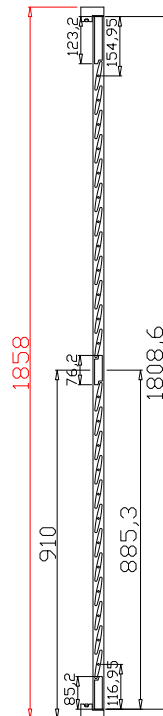

12

12

NOTES:

Shutter Color: Timeless White(覆盖色)

Hinges Color: White(白色)

Qty(数量): 1

Material(材质): Balmoral Pine Wood(松木)

Configuration(窗扇结构): L-DR,IN, 4Side, 41.3mm Astrigal, Deep Plain L Frame 60mm

Tilt rod type(拉杆类型): Easy tilt rod(齿条拉杆)

Louvre Quantity(叶片数量): 48

Louvre Size(叶片尺寸): 329.5mm

Rail Size(上下板尺寸): 381.2mm

Order No(订单号): SUS 21 Wellard

Item(序号): 4

Room(房间号): Bed Side

Louvre Size(叶片类型): 76mm