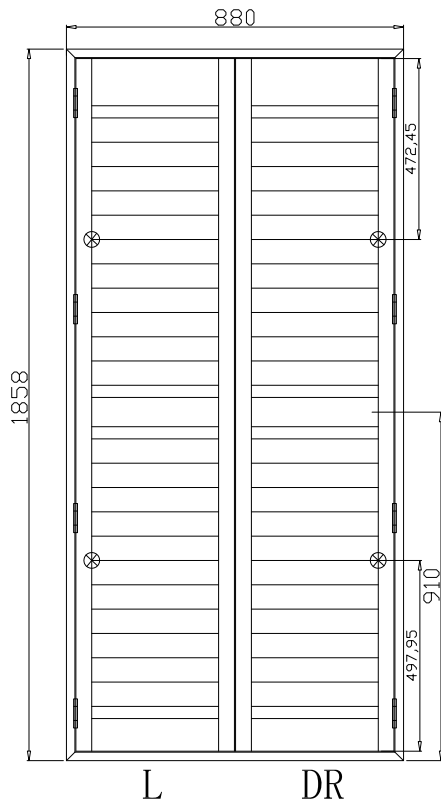

12

12

NOTES:

Shutter Color: Timeless White(覆盖色)

Hinges Color: White(白色)

Qty(数量): 1

Material(材质): Balmoral Pine Wood(松木)

Configuration(窗扇结构): L-DR,IN, 4Side, 41.3mm Astrigal, Deep Plain L Frame 60mm

Tilt rod type(拉杆类型): Easy tilt rod(齿条拉杆)

Louvre Quantity(叶片数量): 48

Louvre Size(叶片尺寸): 329.5mm

Rail Size(上下板尺寸): 381.2mm

Order No(订单号): SUS 21 Wellard

Item(序号): 4

Room(房间号): Bed Side

Louvre Size(叶片类型): 76mm