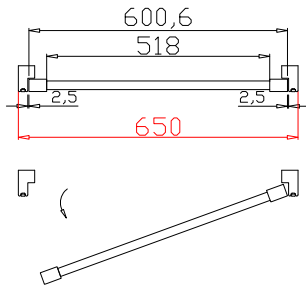

R

12

12

VL-60.3

NOTES:

Shutter Color: Timeless White(覆盖色)

Hinges Color: White(白色)

Qty(数量): 1

Material(材质): Balmoral Pine Wood(松木)

Configuration(窗扇结构): R, IN, 4Side, 41.3mm Butt, 60mm Vintage L

Tilt rod type(拉杆类型): Easy tilt rod(齿条拉杆)

Louvre Quantity(叶片数量): 24

Louvre Size(叶片尺寸): 516.3mm

Rail Size(上下板尺寸): 568mm

Order No(订单号): SUS 21 Wellard

Item(序号): 3

Room(房间号): Bed R

Louvre Size(叶片类型): 76mm