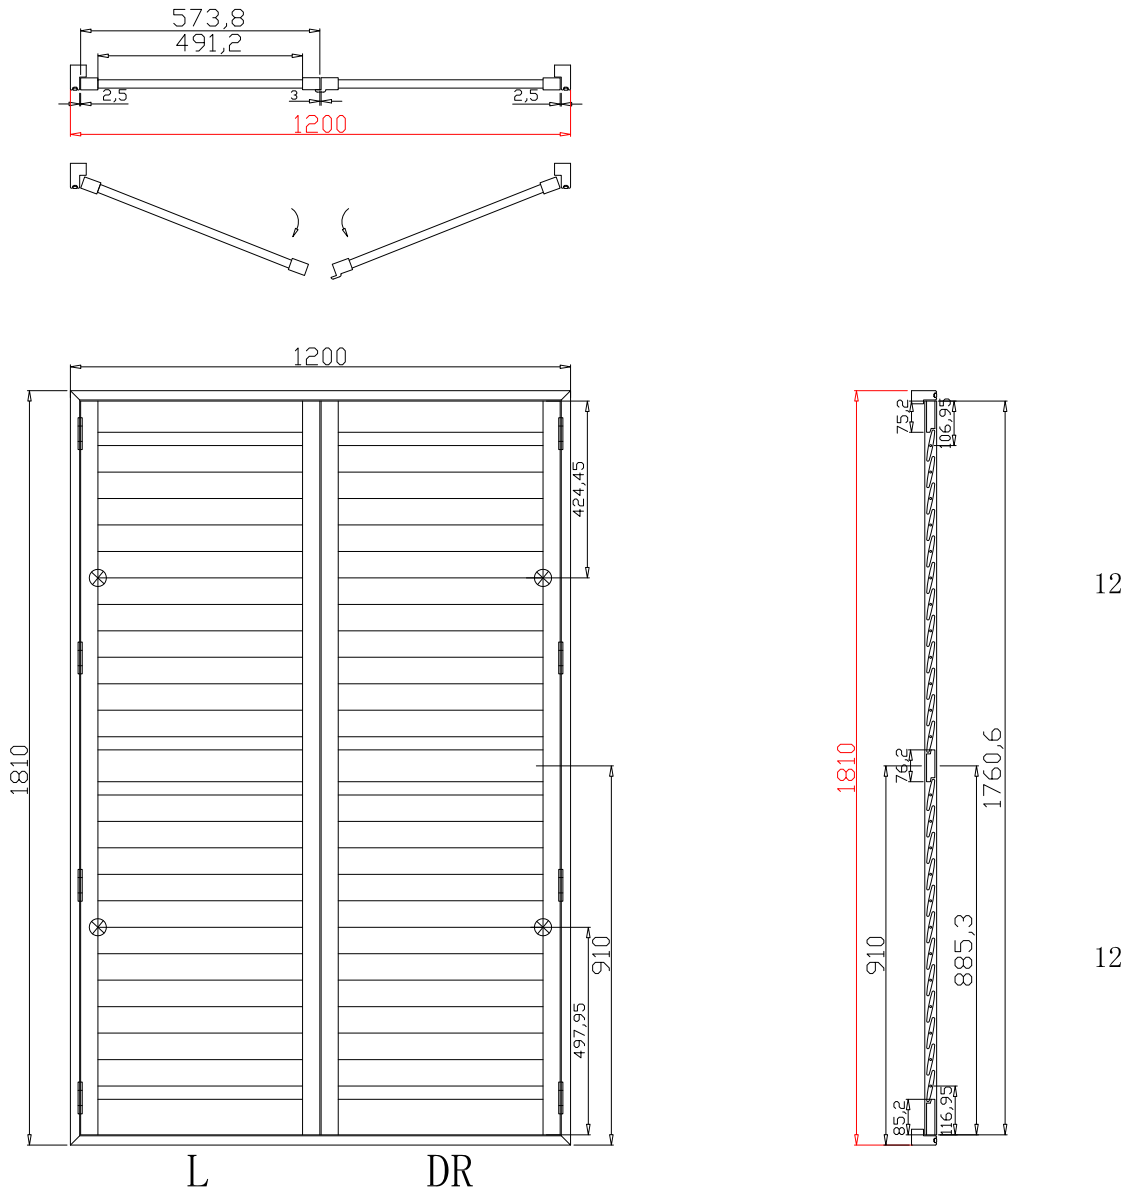

Louvre Quantity(叶片数量): 24

Louvre Size(叶片尺寸): 516.3mm

Rail Size(上下板尺寸): 568mm

Order No(订单号):SUS 21 Wellard

Item(序号): 1

Room(房间号):Bed LH

Louvre Size(叶片类型): 76mm

NOTES:

Louvre Quantity(叶片数量): 48

Louvre Size(叶片尺寸): 489.5mm

Rail Size(上下板尺寸): 541.2mm

Order No(订单号):SUS 21 Wellard

Item(序号): 2

Room(房间号):Bed C

Louvre Size(叶片类型): 76mm

12

Qty(数量): 1

Material(材质): Balmoral Pine Wood(松木)

Configuration(窗扇结构): R, IN, 4Side, 41.3mm Butt, 60mm Vintage L

Tilt rod type(拉杆类型): Easy tilt rod(齿条拉杆)

Louvre Quantity(叶片数量): 24

Louvre Size(叶片尺寸): 516.3mm

Rail Size(上下板尺寸): 568mm

Louvre Size(叶片尺寸): 329.5mm

Rail Size(上下板尺寸): 381.2mm

Order No(订单号): SUS 21 Wellard

Item(序号): 4

Room(房间号): Bed Side

Louvre Size(叶片类型): 76mm

12

NOTES: