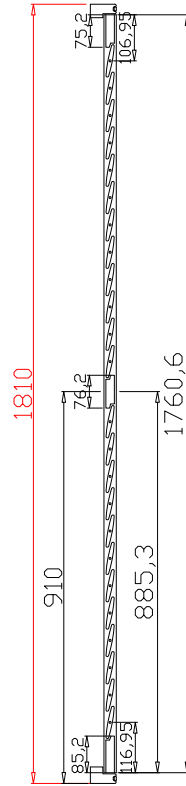

12

12

VL-60.3

NOTES:

Shutter Color: Timeless White(覆盖色)

Hinges Color: White(白色)

Qty(数量): 1

Material(材质): Balmoral Pine Wood(松木)

Configuration(窗扇结构): R, IN, 4Side, 41.3mm Butt, 60mm Vintage L

Tilt rod type(拉杆类型): Easy tilt rod(齿条拉杆)

Louvre Quantity(叶片数量): 24

Louvre Size(叶片尺寸): 516.3mm

Rail Size(上下板尺寸): 568mm

Order No(订单号): SUS 21 Wellard

Item(序号): 3

Room(房间号): Bed R

Louvre Size(叶片类型): 76mm