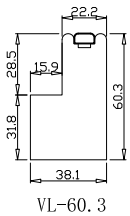

Louvre Quantity(叶片数量): 24

Louvre Size(叶片尺寸): 516.3mm

Rail Size(上下板尺寸): 568mm

Order No(订单号):SUS 21 Wellard

Item(序号): 1

Room(房间号):Bed LH

Louvre Size(叶片类型): 76mm

NOTES:

Louvre Quantity(叶片数量): 48

Louvre Size(叶片尺寸): 489.5mm

Rail Size(上下板尺寸): 541.2mm

Order No(订单号):SUS 21 Wellard

Item(序号): 2

Room(房间号):Bed C

Louvre Size(叶片类型): 76mm

12

Louvre Size(叶片尺寸): 329.5mm

Rail Size(上下板尺寸): 381.2mm

Order No(订单号): SUS 21 Wellard

Item(序号): 4

Room(房间号): Bed Side

Louvre Size(叶片类型): 76mm

12

NOTES: