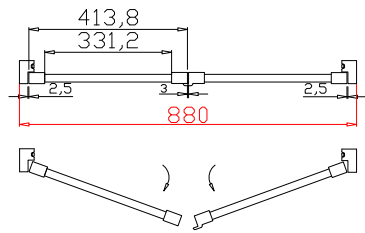

12

12

NOTES:

Shutter Color: Timeless White(覆盖色)

Hinges Color: White(白色)

Qty(数量): 1

Material(材质): Balmoral Pine Wood(松木)

Configuration(窗扇结构): L-DR,IN, 4Side, 41.3mm Astrigal, Deep Plain L Frame 60mm

Tilt rod type(拉杆类型): Easy tilt rod(齿条拉杆)

Louvre Quantity(叶片数量): 48

Louvre Size(叶片尺寸): 329.5mm

Rail Size(上下板尺寸): 381.2mm

Order No(订单号): SUS 21 Wellard

Item(序号): 4

Room(房间号): Bed Side

Louvre Size(叶片类型): 76mm