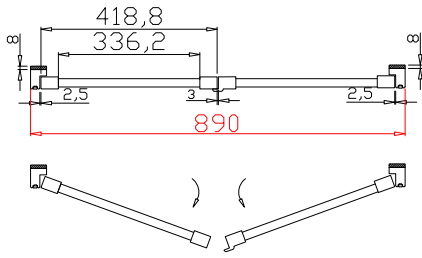

11

11

NOTES:

Shutter Color: Super White 001(覆盖色)

Hinges Color: White(白色)

Qty(数量): 1

Material(材质): Balmoral Pine Wood(松木)

Configuration(窗扇结构): L-DR,IN, 4Side, 41.3mm Astrigal, 46mm Vintage L

Tilt rod type(拉杆类型): Easy tilt rod(齿条拉杆)

Louvre Quantity(叶片数量): 44

Louvre Size(叶片尺寸): 334.5mm

Rail Size(上下板尺寸): 386.2mm

注意边框尺寸

Order No(订单号): LON Strong

Item(序号): 2

Room(房间号): Rear Bedroom

Louvre Size(叶片类型): 64mm