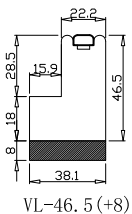

Louvre Quantity(叶片数量): 52

Louvre Size(叶片尺寸): 418.5mm

Rail Size(上下板尺寸): 470.2mm

注意边框尺寸

Order No(订单号): LON Strong

Item(序号): 1

Room(房间号): Middle bedroom

Louvre Size(叶片类型): 64mm

Configuration(窗扇结构): L-DR,IN, 4Side, 41.3mm Astrigal, 46mm Vintage L

Tilt rod type(拉杆类型): Easy tilt rod(齿条拉杆)

Louvre Quantity(叶片数量): 44

Louvre Size(叶片尺寸): 334.5mm

Rail Size(上下板尺寸): 386.2mm

注意边框尺寸

Order No(订单号): LON Strong

Item(序号): 2

Room(房间号): Rear Bedroom

Louvre Size(叶片类型): 64mm

VL-46.5(+8)