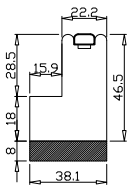

Louvre Quantity(叶片数量): 52

Louvre Size(叶片尺寸): 418.5mm

Rail Size(上下板尺寸): 470.2mm

注意边框尺寸

Order No(订单号): LON Strong

Item(序号): 1

Room(房间号): Middle bedroom

Louvre Size(叶片类型): 64mm

Configuration(窗扇结构): L-DR,IN, 4Side, 41.3mm Astrigal, 46mm Vintage L

Tilt rod type(拉杆类型): Easy tilt rod(齿条拉杆)

Louvre Quantity(叶片数量): 44

Louvre Size(叶片尺寸): 334.5mm

Rail Size(上下板尺寸): 386.2mm

注意边框尺寸

Order No(订单号): LON Strong

Item(序号): 2

Room(房间号): Rear Bedroom

Louvre Size(叶片类型): 64mm

VL-46.5(+8)