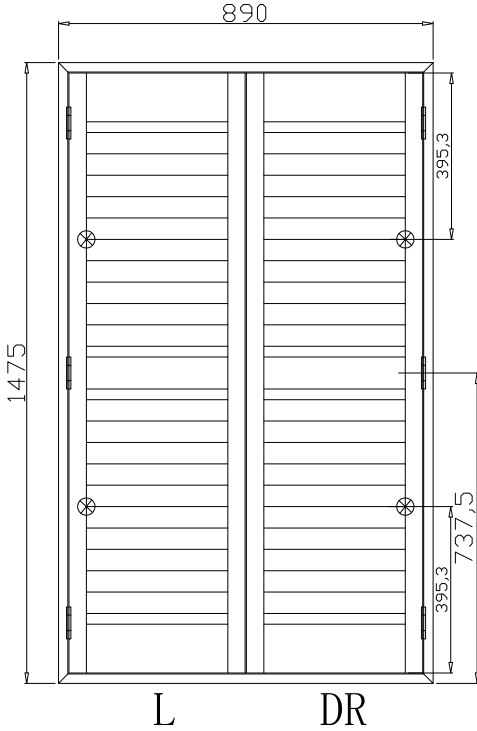

11

11

NOTES:

Shutter Color: Super White 001(覆盖色)

Hinges Color: White(白色)

Qty(数量): 1

Material(材质): Balmoral Pine Wood(松木)

Configuration(窗扇结构): L-DR,IN, 4Side, 41.3mm Astrigal, 46mm Vintage L

Tilt rod type(拉杆类型): Easy tilt rod(齿条拉杆)

Louvre Quantity(叶片数量): 44

Louvre Size(叶片尺寸): 334.5mm

Rail Size(上下板尺寸): 386.2mm

注意边框尺寸

Order No(订单号): LON Strong

Item(序号): 2

Room(房间号): Rear Bedroom

Louvre Size(叶片类型): 64mm