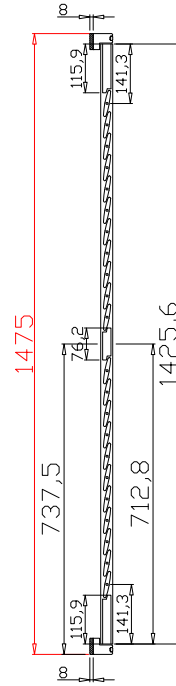

11

11

NOTES:

Shutter Color: Super White 001(覆盖色)

Hinges Color: White(白色)

Qty(数量): 1

Material(材质): Balmoral Pine Wood(松木)

Configuration(窗扇结构): L-DR,IN, 4Side, 41.3mm Astrigal, 46mm Vintage L

Tilt rod type(拉杆类型): Easy tilt rod(齿条拉杆)

Louvre Quantity(叶片数量): 44

Louvre Size(叶片尺寸): 334.5mm

Rail Size(上下板尺寸): 386.2mm

注意边框尺寸

Order No(订单号): LON Strong

Item(序号): 2

Room(房间号): Rear Bedroom

Louvre Size(叶片类型): 64mm