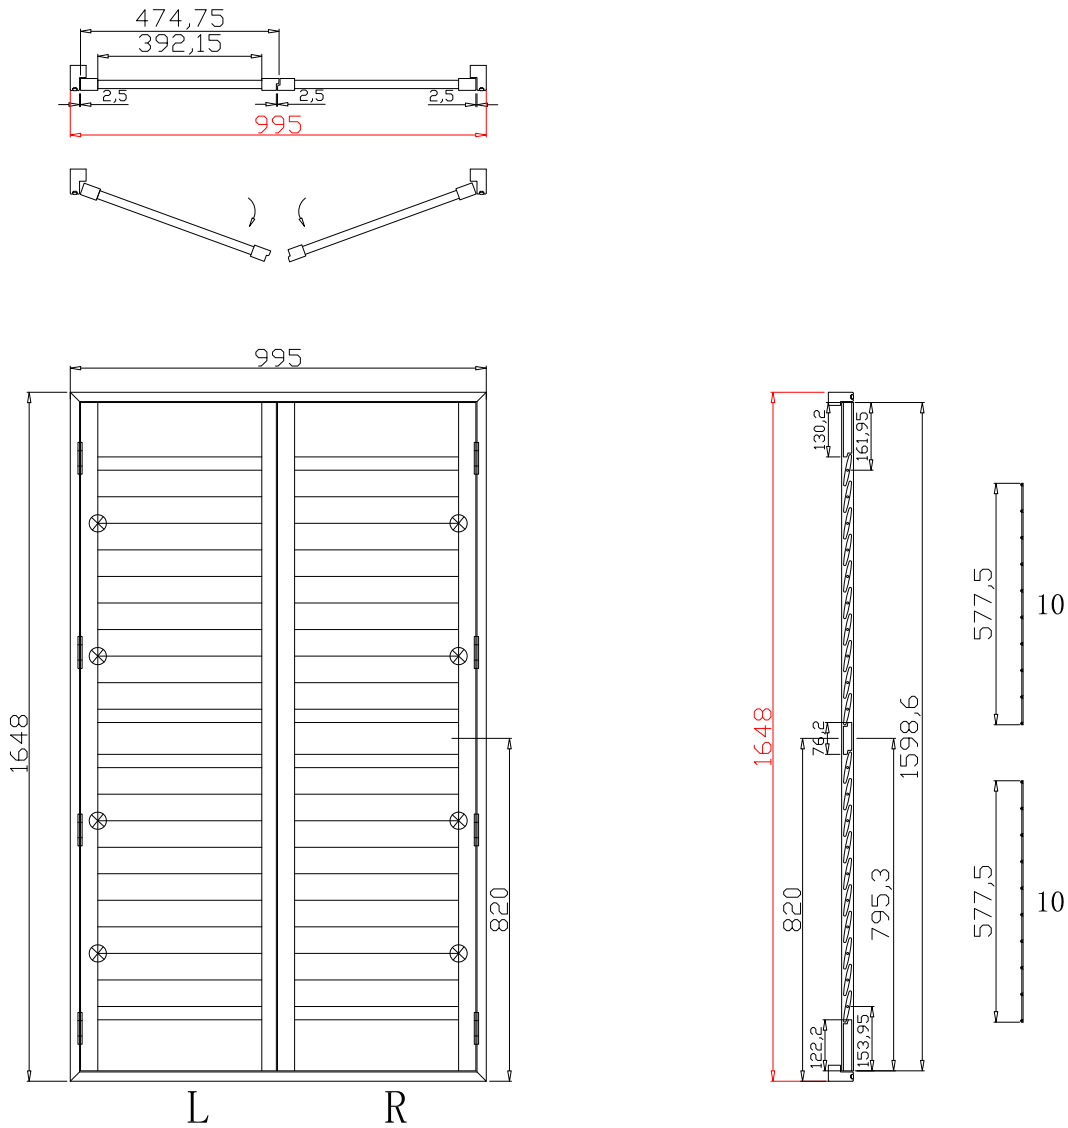

NOTES:

Shutter Color: Timeless White(覆盖色)

Hinges Color: Stainless Steel(不锈钢合页)

Qty(数量): 1

Material(材质): Balmoral Pine Wood(松木)

Configuration(窗扇结构): L/R, IN, 4Side, 41.3mm Rabete, 60mm Vintage L

Tilt rod type(拉杆类型): Hidden tilt rod(隐形拉杆)

Louvre Quantity(叶片数量): 40

Louvre Size(叶片尺寸): 390.45mm

Rail Size(上下板尺寸): 442.15mm

Order No(订单号): ABAC 0507-24

Item(序号): 5

Room(房间号): CAFE BAY R

Louvre Size(叶片类型): 76mm