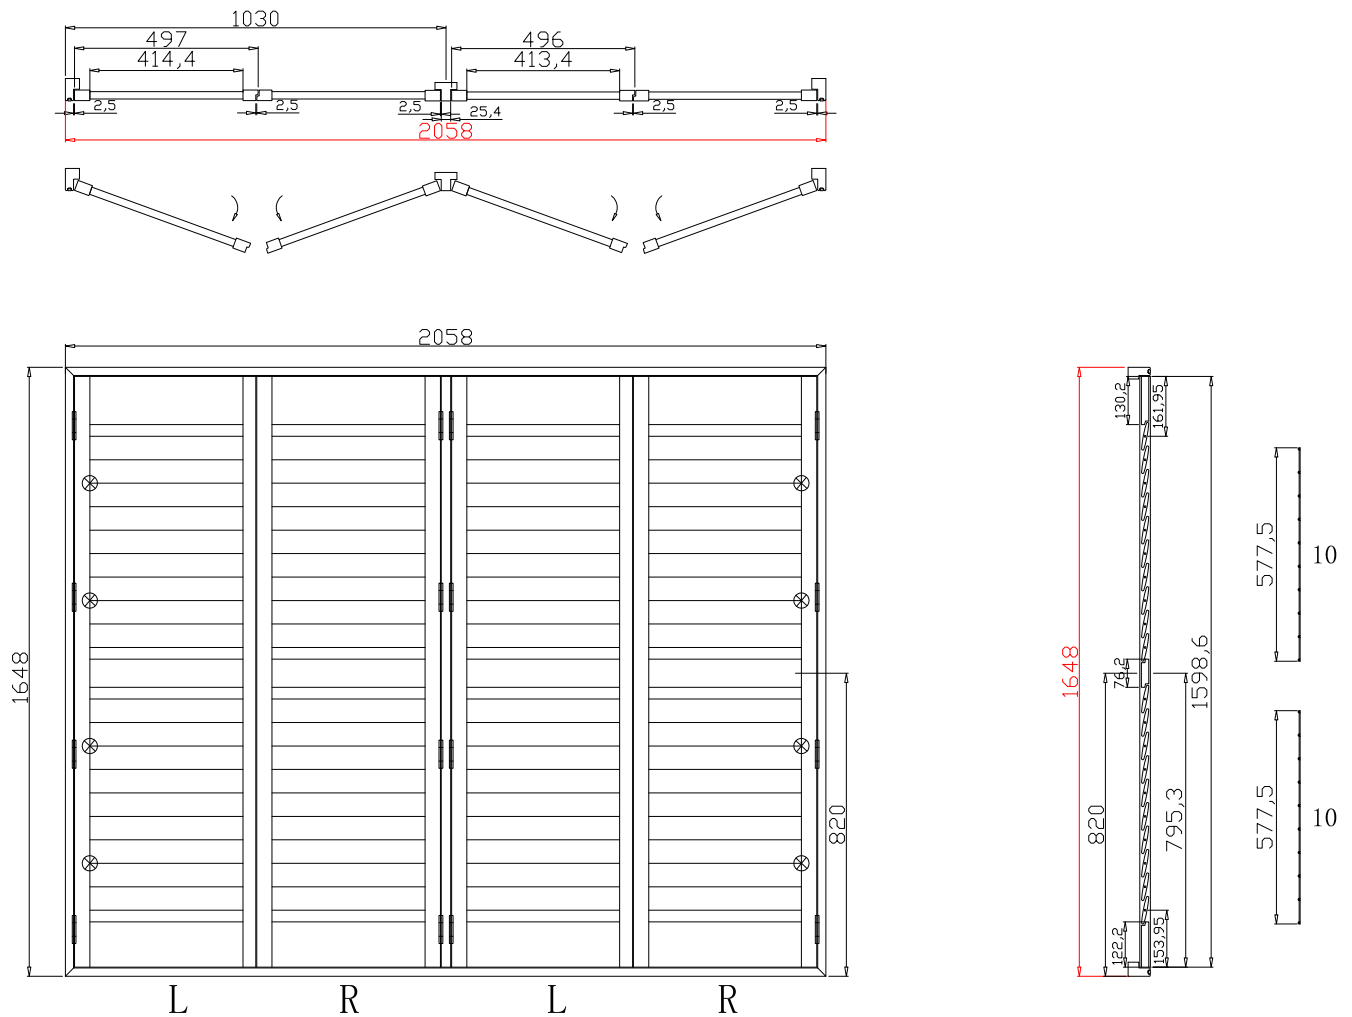

Louvre Quantity(叶片数量): 40

Louvre Size(叶片尺寸): 390.45mm

Rail Size(上下板尺寸): 442.15mm

Order No(订单号):ABAC 0507-24

Item(序号): 3

Room(房间号):CAFE BAY L

Louvre Size(叶片类型): 76mm

VL-60.3

**NOTES:**

Shutter Color:Timeless White(覆盖色)  
Hinges Color:Stainless Steel(不锈钢合页)  
Qty(数量): 1  
Material(材质): Balmoral Pine Wood(松木)  
Configuration(窗扇结构): L/RTL/R,IN, 4Side, 41.3mm Rabete, 60mm Vintage L  
Tilt rod type(拉杆类型): Hidden tilt rod(隐形拉杆)  
Louvre Quantity(叶片数量): 40,40  
Louvre Size(叶片尺寸): 412.7mm,411.7mm  
Rail Size(上下板尺寸): 464.4mm,463.4mm

Configuration(窗扇结构): L/R, IN, 4Side, 41.3mm Rabete, 60mm Vintage L

Tilt rod type(拉杆类型): Hidden tilt rod(隐形拉杆)

Louvre Quantity(叶片数量): 40

Louvre Size(叶片尺寸): 390.45mm

Rail Size(上下板尺寸): 442.15mm

Order No(订单号): ABAC 0507-24