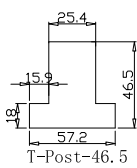

Louvre Quantity(叶片数量): 40

Louvre Size(叶片尺寸): 390.45mm

Rail Size(上下板尺寸): 442.15mm

Order No(订单号):ABAC 0507-24

Item(序号): 3

Room(房间号):CAFE BAY L

Louvre Size(叶片类型): 76mm

VL-60.3

**NOTES:**

Shutter Color:Timeless White(覆盖色)  
Hinges Color:Stainless Steel(不锈钢合页)  
Qty(数量): 1  
Material(材质): Balmoral Pine Wood(松木)  
Configuration(窗扇结构): L/RTL/R,IN, 4Side, 41.3mm Rabete, 60mm Vintage L  
Tilt rod type(拉杆类型): Hidden tilt rod(隐形拉杆)  
Louvre Quantity(叶片数量): 40,40  
Louvre Size(叶片尺寸): 412.7mm,411.7mm  
Rail Size(上下板尺寸): 464.4mm,463.4mm

Configuration(窗扇结构): L/R, IN, 4Side, 41.3mm Rabete, 60mm Vintage L

Tilt rod type(拉杆类型): Hidden tilt rod(隐形拉杆)

Louvre Quantity(叶片数量): 40

Louvre Size(叶片尺寸): 390.45mm

Rail Size(上下板尺寸): 442.15mm

Order No(订单号): ABAC 0507-24