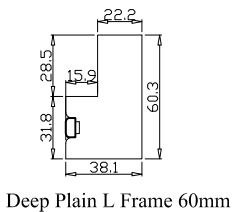

Rail Size(上下板尺寸): 514.65mm

Order No(订单号): ABAC 0407-24

Item(序号): 3

Room(房间号): BATH

Louvre Size(叶片类型): 64mm

Deep Plain L Frame 60mm

**NOTES:**

Shutter Color: Timeless White(覆盖色)

Louvre Size(叶片尺寸): 524.3mm

Rail Size(上下板尺寸): 576mm

Order No(订单号): ABAC 0407-24

Item(序号): 4

Room(房间号): BAY L

Louvre Size(叶片类型): 64mm

NOTES:

Shutter Color: Timeless White(覆盖色)

Louvre Size(叶片尺寸): 451.3mm

Rail Size(上下板尺寸): 503mm

Order No(订单号): ABAC 0407-24

Item(序号): 5

Room(房间号): BAY C

Louvre Size(叶片类型): 64mm

**NOTES:**

Shutter Color: Timeless White(覆盖色)

Louvre Size(叶片尺寸): 525.3mm

Rail Size(上下板尺寸): 577mm

Order No(订单号): ABAC 0407-24

Item(序号): 6

Room(房间号): BAY R

Louvre Size(叶片类型): 64mm