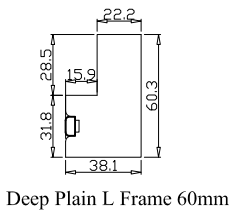

Material(材质): Balmoral Pine Wood(松木)

Configuration(窗扇结构): L/R, IN, 4Side, 41.3mm Rabete, Deep Plain L Frame 60mm

Tilt rod type(拉杆类型): Hidden tilt rod(隐形拉杆)

Louvre Quantity(叶片数量): 26

Louvre Size(叶片尺寸): 462.95mm

Rail Size(上下板尺寸): 514.65mm

Order No(订单号): ABAC 0407-24

Item(序号): 3

Room(房间号): BATH

Louvre Size(叶片类型): 64mm

Deep Plain L Frame 60mm

**NOTES:**

Shutter Color: Timeless White(覆盖色)

Louvre Size(叶片尺寸): 524.3mm

Rail Size(上下板尺寸): 576mm

Order No(订单号): ABAC 0407-24

Item(序号): 4

Room(房间号): BAY L

Louvre Size(叶片类型): 64mm

NOTES:

Shutter Color: Timeless White(覆盖色)

Louvre Size(叶片尺寸): 525.3mm

Rail Size(上下板尺寸): 577mm

Order No(订单号): ABAC 0407-24

Item(序号): 6

Room(房间号): BAY R

Louvre Size(叶片类型): 64mm