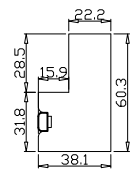

Deep Plain L Frame 60mm