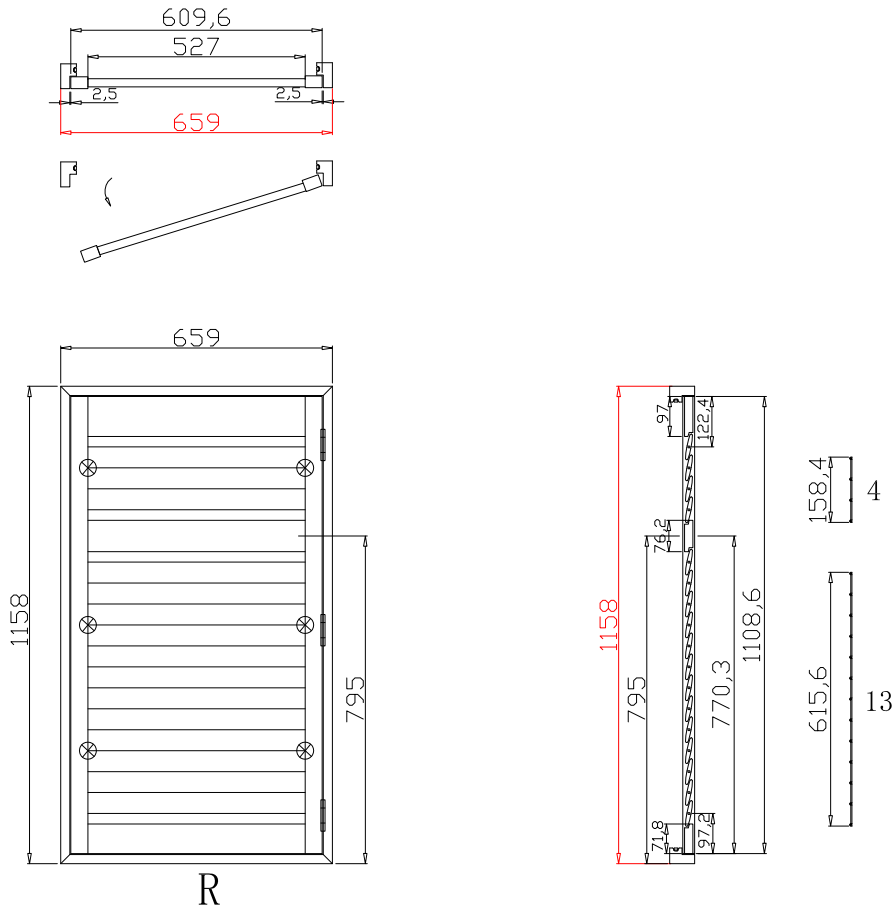

Rail Size(上下板尺寸): 514.65mm

Order No(订单号): ABAC 0407-24

Item(序号): 3

Room(房间号): BATH

Louvre Size(叶片类型): 64mm

Deep Plain L Frame 60mm

**NOTES:**

Shutter Color: Timeless White(覆盖色)

Louvre Size(叶片尺寸): 524.3mm

Rail Size(上下板尺寸): 576mm

Order No(订单号): ABAC 0407-24

Item(序号): 4

Room(房间号): BAY L

Louvre Size(叶片类型): 64mm

NOTES:

Shutter Color: Timeless White(覆盖色)

Louvre Size(叶片尺寸): 451.3mm

Rail Size(上下板尺寸): 503mm

Order No(订单号): ABAC 0407-24

Item(序号): 5

Room(房间号): BAY C

Louvre Size(叶片类型): 64mm

**NOTES:**

Shutter Color: Timeless White(覆盖色)

Louvre Size(叶片尺寸): 525.3mm

Rail Size(上下板尺寸): 577mm

Order No(订单号): ABAC 0407-24

Item(序号): 6

Room(房间号): BAY R

Louvre Size(叶片类型): 64mm