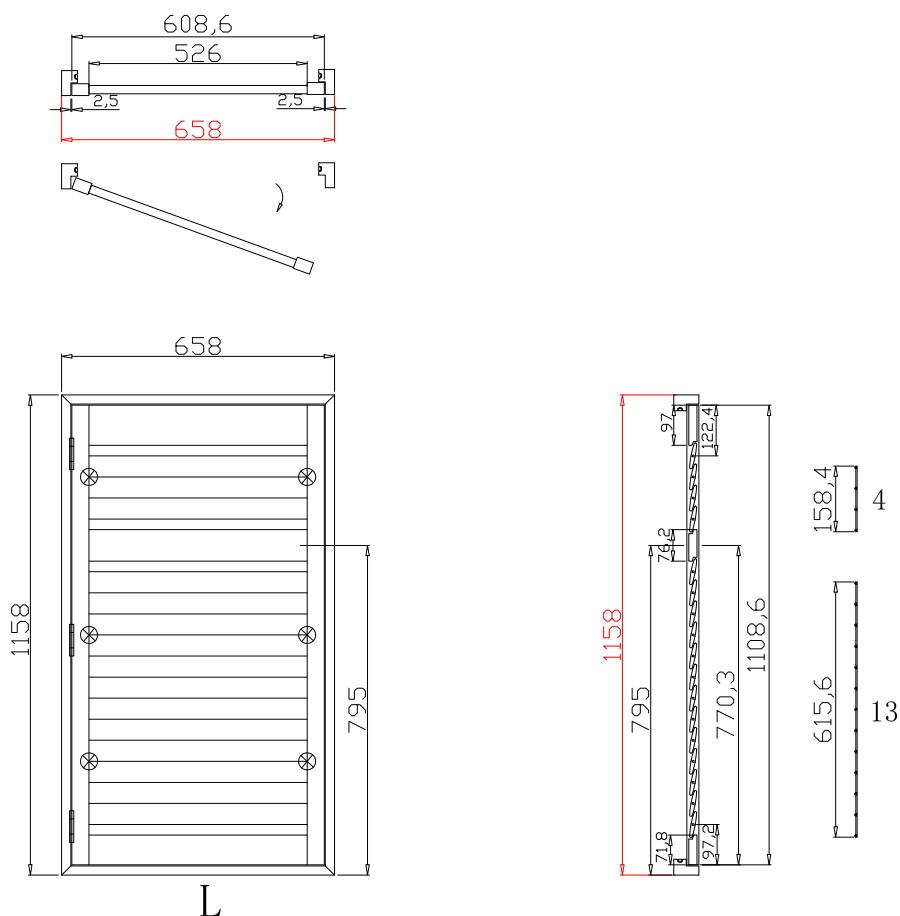

Rail Size(上下板尺寸): 514.65mm

Order No(订单号): ABAC 0407-24

Item(序号): 3

Room(房间号): BATH

Louvre Size(叶片类型): 64mm

Deep Plain L Frame 60mm

**NOTES:**

Shutter Color: Timeless White(覆盖色)

Louvre Size(叶片尺寸): 524.3mm

Rail Size(上下板尺寸): 576mm

Order No(订单号): ABAC 0407-24

Item(序号): 4

Room(房间号): BAY L

Louvre Size(叶片类型): 64mm

NOTES:

Shutter Color: Timeless White(覆盖色)

Louvre Size(叶片尺寸): 451.3mm

Rail Size(上下板尺寸): 503mm

Order No(订单号): ABAC 0407-24

Item(序号): 5

Room(房间号): BAY C

Louvre Size(叶片类型): 64mm

**NOTES:**

Shutter Color: Timeless White(覆盖色)

Louvre Size(叶片尺寸): 525.3mm

Rail Size(上下板尺寸): 577mm

Order No(订单号): ABAC 0407-24

Item(序号): 6

Room(房间号): BAY R

Louvre Size(叶片类型): 64mm