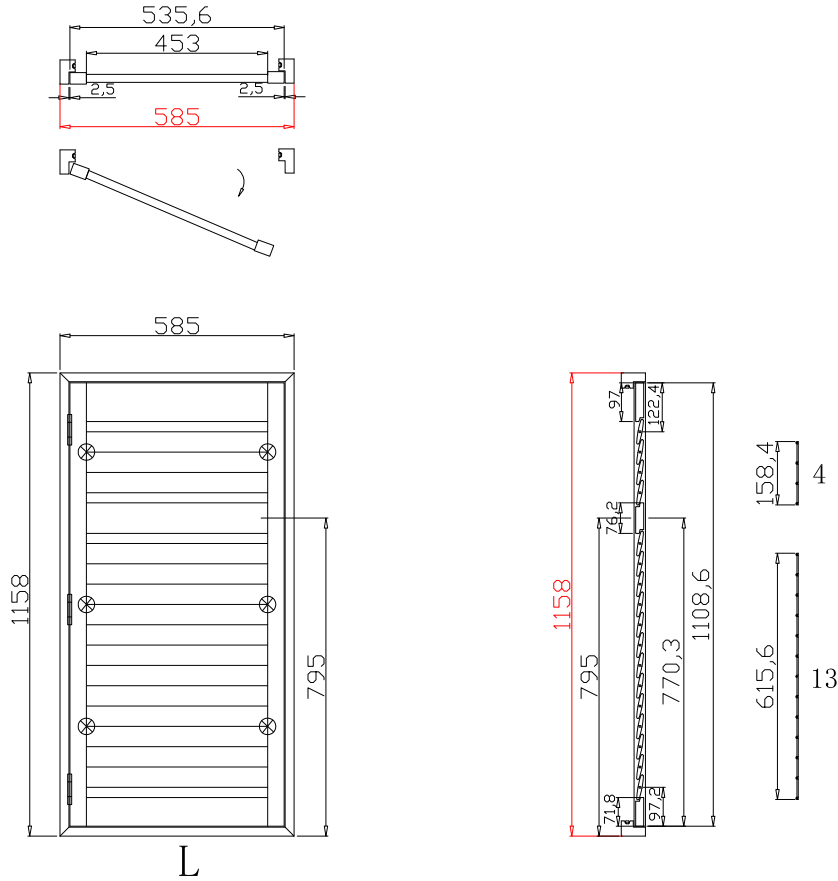

Rail Size(上下板尺寸): 514.65mm

Order No(订单号): ABAC 0407-24

Item(序号): 3

Room(房间号): BATH

Louvre Size(叶片类型): 64mm

Deep Plain L Frame 60mm

**NOTES:**

Shutter Color: Timeless White(覆盖色)

Louvre Size(叶片尺寸): 524.3mm

Rail Size(上下板尺寸): 576mm

Order No(订单号): ABAC 0407-24

Item(序号): 4

Room(房间号): BAY L

Louvre Size(叶片类型): 64mm

NOTES:

Shutter Color: Timeless White(覆盖色)

Louvre Size(叶片尺寸): 451.3mm

Rail Size(上下板尺寸): 503mm

Order No(订单号): ABAC 0407-24

Item(序号): 5

Room(房间号): BAY C

Louvre Size(叶片类型): 64mm

**NOTES:**

Shutter Color: Timeless White(覆盖色)

Louvre Size(叶片尺寸): 525.3mm

Rail Size(上下板尺寸): 577mm

Order No(订单号): ABAC 0407-24

Item(序号): 6

Room(房间号): BAY R

Louvre Size(叶片类型): 64mm