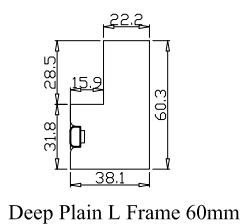

Rail Size(上下板尺寸): 514.65mm

Order No(订单号): ABAC 0407-24

Item(序号): 3

Room(房间号): BATH

Louvre Size(叶片类型): 64mm

Deep Plain L Frame 60mm

**NOTES:**

Shutter Color: Timeless White(覆盖色)

Louvre Size(叶片尺寸): 524.3mm

Rail Size(上下板尺寸): 576mm

Order No(订单号): ABAC 0407-24

Item(序号): 4

Room(房间号): BAY L

Louvre Size(叶片类型): 64mm

NOTES:

Shutter Color: Timeless White(覆盖色)

Louvre Size(叶片尺寸): 451.3mm

Rail Size(上下板尺寸): 503mm

Order No(订单号): ABAC 0407-24

Item(序号): 5

Room(房间号): BAY C

Louvre Size(叶片类型): 64mm

**NOTES:**

Shutter Color: Timeless White(覆盖色)

Louvre Size(叶片尺寸): 525.3mm

Rail Size(上下板尺寸): 577mm

Order No(订单号): ABAC 0407-24

Item(序号): 6

Room(房间号): BAY R

Louvre Size(叶片类型): 64mm