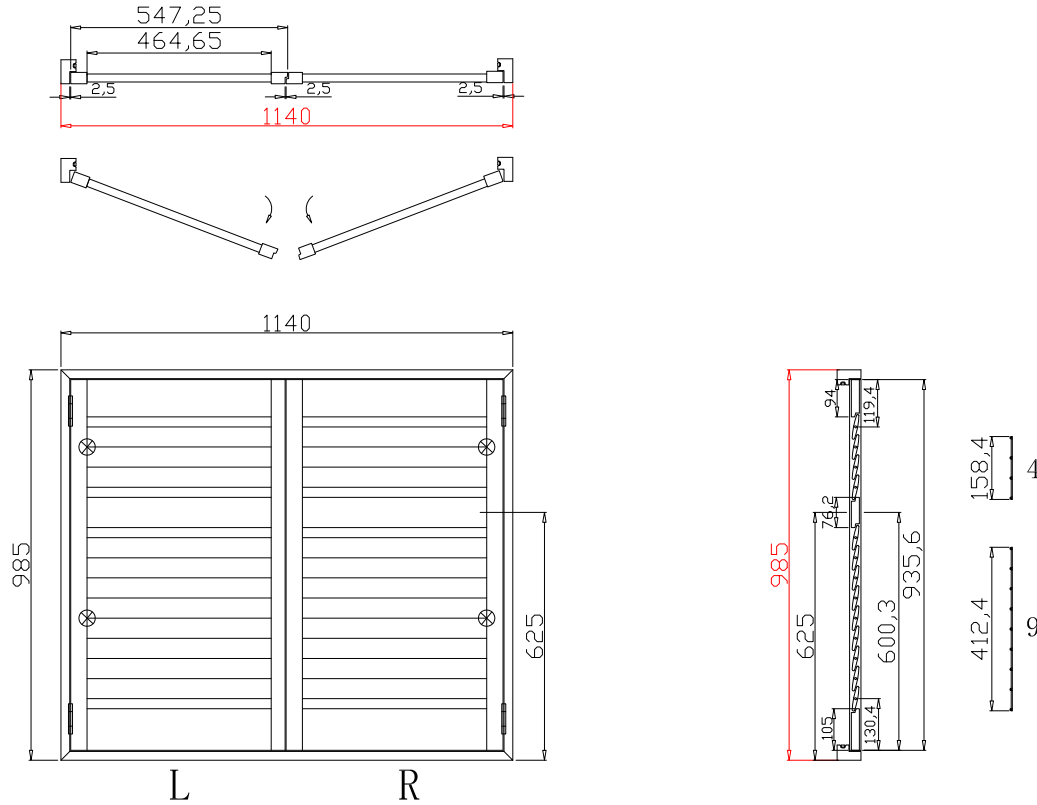

NOTES:

Shutter Color: Timeless White(覆盖色)

Hinges Color: White(白色)

Qty(数量): 1

Material(材质): Balmoral Pine Wood(松木)

Configuration(窗扇结构): L/R, IN, 4Side, 41.3mm Rabete, Deep Plain L Frame 60mm

Tilt rod type(拉杆类型): Hidden tilt rod(隐形拉杆)

Louvre Quantity(叶片数量): 26

Louvre Size(叶片尺寸): 462.95mm

Rail Size(上下板尺寸): 514.65mm

Order No(订单号): ABAC 0407-24

Item(序号): 3

Room(房间号): BATH

Louvre Size(叶片类型): 64mm