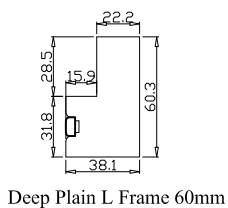

Deep Plain L Frame 60mm