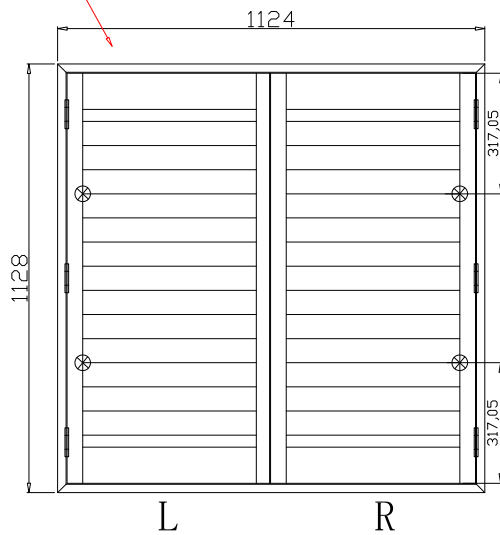

Louvre Size(叶片尺寸): 435.8mm,470.3mm,430.8mm

Rail Size(上下板尺寸): 487.5mm,522mm,482.5mm

Order No(订单号): ABAC 0107-24

Item(序号): 3

Room(房间号): FBR

Louvre Size(叶片类型): 76mm

Open First

7

Louvre Quantity(叶片数量): 28

Louvre Size(叶片尺寸): 454.95mm

Rail Size(上下板尺寸): 506.65mm

窗扇左压右, 左扇先打开

Order No(订单号): ABAC 0107-24

Item(序号): 4

Room(房间号): LAND

Louvre Size(叶片类型): 76mm