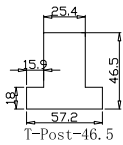

T-Post-46.5