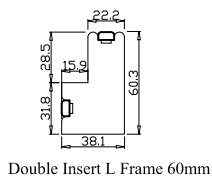

Louvre Quantity(叶片数量): 12,12,12

Louvre Size(叶片尺寸): 435.8mm,475.3mm,424.8mm

Rail Size(上下板尺寸): 487.5mm,527mm,476.5mm

Order No(订单号): ABAC 0107-24

Item(序号): 1

Room(房间号): KIT

Louvre Size(叶片类型): 76mm

T-Post-46.5

Material(材质): Balmoral Pine Wood(松木)

Configuration(窗扇结构): L, IN, 4Side, 41.3mm Butt, Double Insert L Frame 60mm

Tilt rod type(拉杆类型): Easy tilt rod(齿条拉杆)

Louvre Quantity(叶片数量): 12

Louvre Size(叶片尺寸): 414.3mm

Louvre Size(叶片尺寸): 435.8mm,470.3mm,430.8mm

Rail Size(上下板尺寸): 487.5mm,522mm,482.5mm

Order No(订单号): ABAC 0107-24

Item(序号): 3

Room(房间号): FBR

Louvre Size(叶片类型): 76mm

Open First

7

Louvre Size(叶片尺寸): 450.45mm

Rail Size(上下板尺寸): 502.15mm

窗扇左压右，左扇先打开

Order No(订单号): ABAC 0107-24

Item(序号): 6

Room(房间号): FBL

Louvre Size(叶片类型): 76mm

Open First