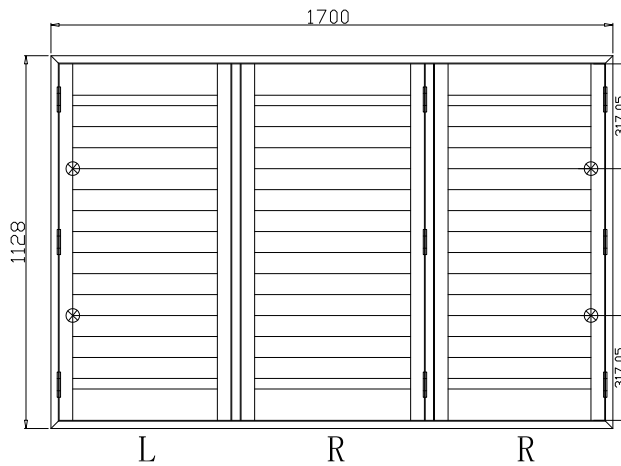

Louvre Size(叶片尺寸): 450.45mm

Rail Size(上下板尺寸): 502.15mm

窗扇左压右，左扇先打开

Order No(订单号): ABAC 0107-24

Item(序号): 6

Room(房间号): FBL

Louvre Size(叶片类型): 76mm

Open First

7

7

NOTES:

- Shutter Color: Timeless White(覆盖色)
- Hinges Color: White(白色)
- Qty(数量): 1
- Material(材质): Balmoral Pine Wood(松木)
- Configuration(窗扇结构): L/R, IN, 4Side, 41.3mm Rabete, Double Insert L Frame 60mm
- Tilt rod type(拉杆类型): Easy tilt rod(齿条拉杆)
- Louvre Quantity(叶片数量): 28
- Louvre Size(叶片尺寸): 454.95mm
- Rail Size(上下板尺寸): 506.65mm
- 窗扇左压右，左扇先打开

Order No(订单号): ABAC 0107-24

Item(序号): 7

Room(房间号): RBCEN

Louvre Size(叶片类型): 76mm

7
7

NOTES:

- Shutter Color: Timeless White(覆盖色)
 - Hinges Color: White(白色)
 - Qty(数量): 1
 - Material(材质): Balmoral Pine Wood(松木)
 - Configuration(窗扇结构): LTRTR,IN, 4Side, 41.3mm Butt, Double Insert L Frame 60mm
 - Tilt rod type(拉杆类型): Easy tilt rod(齿条拉杆)
 - Louvre Quantity(叶片数量): 14,14,14
 - Louvre Size(叶片尺寸): 435.8mm,470.3mm,430.8mm
 - Rail Size(上下板尺寸): 487.5mm,522mm,482.5mm
- Order No(订单号): ABAC 0107-24
 - Item(序号): 8
 - Room(房间号): RBR
 - Louvre Size(叶片类型): 76mm