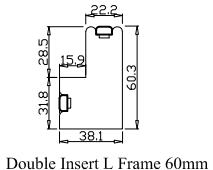

Louvre Size(叶片尺寸): 435.8mm,470.3mm,430.8mm

Rail Size(上下板尺寸): 487.5mm,522mm,482.5mm

Order No(订单号): ABAC 0107-24

Item(序号): 3

Room(房间号): FBR

Louvre Size(叶片类型): 76mm

Open First

7

Louvre Size(叶片尺寸): 450.45mm

Rail Size(上下板尺寸): 502.15mm

窗扇左压右，左扇先打开

Order No(订单号): ABAC 0107-24

Item(序号): 6

Room(房间号): FBL

Louvre Size(叶片类型): 76mm

Open First

Order No(订单号): ABAC 0107-24

Item(序号): 7

Room(房间号): RBCEN

Louvre Size(叶片类型): 76mm

7
7

NOTES:

- Shutter Color: Timeless White(覆盖色)
 - Hinges Color: White(白色)
 - Qty(数量): 1
 - Material(材质): Balmoral Pine Wood(松木)
 - Configuration(窗扇结构): LTRTR,IN, 4Side, 41.3mm Butt, Double Insert L Frame 60mm
 - Tilt rod type(拉杆类型): Easy tilt rod(齿条拉杆)
 - Louvre Quantity(叶片数量): 14,14,14
 - Louvre Size(叶片尺寸): 435.8mm,470.3mm,430.8mm
 - Rail Size(上下板尺寸): 487.5mm,522mm,482.5mm
- Order No(订单号): ABAC 0107-24
 - Item(序号): 8
 - Room(房间号): RBR
 - Louvre Size(叶片类型): 76mm

Item(序号): 9

Room(房间号): WC

Louvre Size(叶片类型): 76mm

Configuration(窗扇结构): R, IN, 4Side, 41.3mm Butt, Double Insert L Frame 60mm

Tilt rod type(拉杆类型): Easy tilt rod(齿条拉杆)

Louvre Quantity(叶片数量): 12

Louvre Size(叶片尺寸): 410.3mm