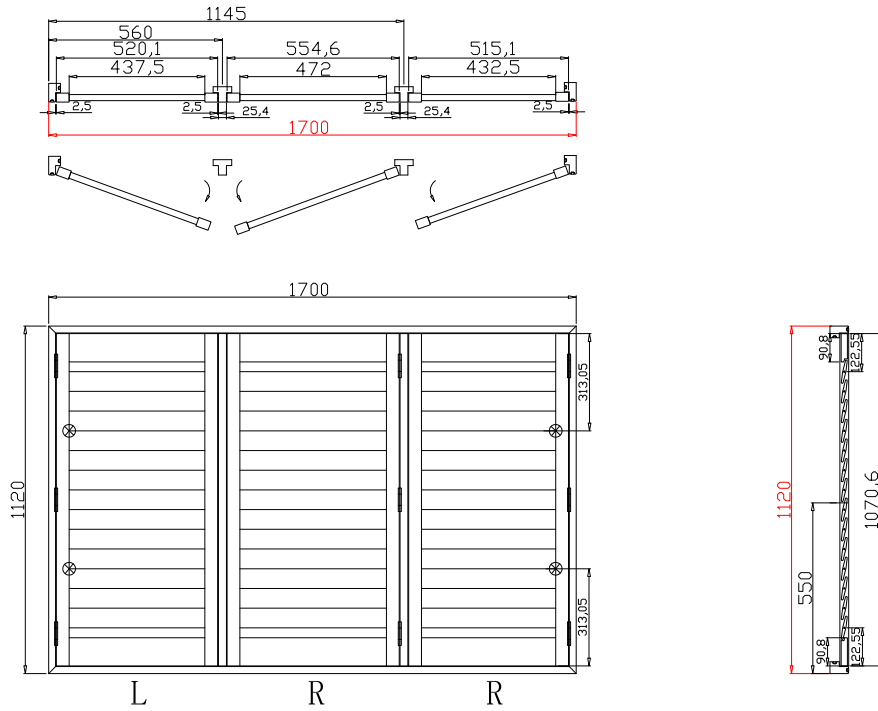

Material(材质): Balmoral Pine Wood(松木)

Configuration(窗扇结构): L, IN, 4Side, 41.3mm Butt, Double Insert L Frame 60mm

Tilt rod type(拉杆类型): Easy tilt rod(齿条拉杆)

Louvre Quantity(叶片数量): 12

Louvre Size(叶片尺寸): 414.3mm

Rail Size(上下板尺寸): 466mm

Order No(订单号): ABAC 0107-24

Item(序号): 2

Room(房间号): WC

Louvre Size(叶片类型): 76mm

Double Insert L Frame 60mm

NOTES:

Shutter Color: Timeless White(覆盖色)

Louvre Size(叶片尺寸): 435.8mm,470.3mm,430.8mm

Rail Size(上下板尺寸): 487.5mm,522mm,482.5mm

Order No(订单号): ABAC 0107-24

Item(序号): 3

Room(房间号): FBR

Louvre Size(叶片类型): 76mm

Open First

7