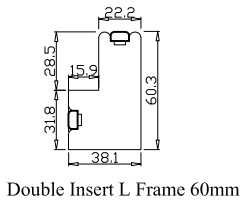

Louvre Size(叶片尺寸): 435.8mm,470.3mm,430.8mm

Rail Size(上下板尺寸): 487.5mm,522mm,482.5mm

Order No(订单号): ABAC 0107-24

Item(序号): 3

Room(房间号): FBR

Louvre Size(叶片类型): 76mm

Open First

7

Louvre Quantity(叶片数量): 28

Louvre Size(叶片尺寸): 454.95mm

Rail Size(上下板尺寸): 506.65mm

窗扇左压右, 左扇先打开

Order No(订单号): ABAC 0107-24

Item(序号): 4

Room(房间号): LAND

Louvre Size(叶片类型): 76mm

Configuration(窗扇结构): LTLTR,IN, 4Side, 41.3mm Butt, Double Insert L Frame 60mm

Tilt rod type(拉杆类型): Easy tilt rod(齿条拉杆)

Louvre Quantity(叶片数量): 14,14,14

Louvre Size(叶片尺寸): 435.8mm,475.3mm,425.8mm

Rail Size(上下板尺寸): 487.5mm,527mm,477.5mm

Louvre Size(叶片尺寸): 450.45mm

Rail Size(上下板尺寸): 502.15mm

窗扇左压右，左扇先打开

Order No(订单号): ABAC 0107-24

Item(序号): 6

Room(房间号): FBL

Louvre Size(叶片类型): 76mm

Open First