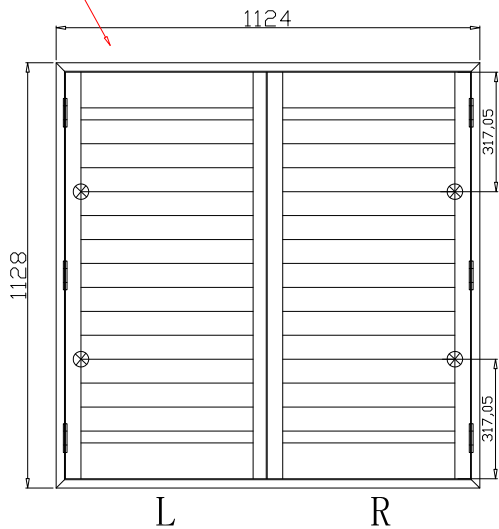

Louvre Size(叶片尺寸): 450.45mm

Rail Size(上下板尺寸): 502.15mm

窗扇左压右，左扇先打开

Order No(订单号): ABAC 0107-24

Item(序号): 6

Room(房间号): FBL

Louvre Size(叶片类型): 76mm

Open First