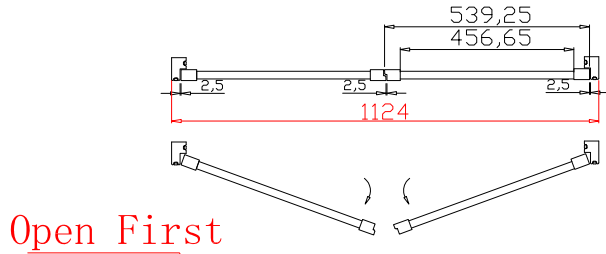

Louvre Size(叶片尺寸): 435.8mm,470.3mm,430.8mm

Rail Size(上下板尺寸): 487.5mm,522mm,482.5mm

Order No(订单号): ABAC 0107-24

Item(序号): 3

Room(房间号): FBR

Louvre Size(叶片类型): 76mm

Open First

7

Louvre Quantity(叶片数量): 28

Louvre Size(叶片尺寸): 454.95mm

Rail Size(上下板尺寸): 506.65mm

窗扇左压右, 左扇先打开

Order No(订单号): ABAC 0107-24

Item(序号): 4

Room(房间号): LAND

Louvre Size(叶片类型): 76mm

Configuration(窗扇结构): LTLTR,IN, 4Side, 41.3mm Butt, Double Insert L Frame 60mm

Tilt rod type(拉杆类型): Easy tilt rod(齿条拉杆)

Louvre Quantity(叶片数量): 14,14,14

Louvre Size(叶片尺寸): 435.8mm,475.3mm,425.8mm

Rail Size(上下板尺寸): 487.5mm,527mm,477.5mm