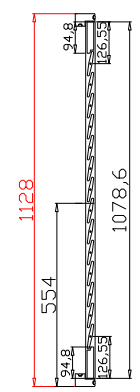

Louvre Size(叶片尺寸): 435.8mm,470.3mm,430.8mm

Rail Size(上下板尺寸): 487.5mm,522mm,482.5mm

Order No(订单号): ABAC 0107-24

Item(序号): 3

Room(房间号): FBR

Louvre Size(叶片类型): 76mm

Open First

7

Louvre Size(叶片尺寸): 450.45mm

Rail Size(上下板尺寸): 502.15mm

窗扇左压右，左扇先打开

Order No(订单号): ABAC 0107-24

Item(序号): 6

Room(房间号): FBL

Louvre Size(叶片类型): 76mm

Open First

Order No(订单号): ABAC 0107-24

Item(序号): 7

Room(房间号): RBCEN

Louvre Size(叶片类型): 76mm

7
7

NOTES:

- Shutter Color: Timeless White(覆盖色)
 - Hinges Color: White(白色)
 - Qty(数量): 1
 - Material(材质): Balmoral Pine Wood(松木)
 - Configuration(窗扇结构): LTRTR,IN, 4Side, 41.3mm Butt, Double Insert L Frame 60mm
 - Tilt rod type(拉杆类型): Easy tilt rod(齿条拉杆)
 - Louvre Quantity(叶片数量): 14,14,14
 - Louvre Size(叶片尺寸): 435.8mm,470.3mm,430.8mm
 - Rail Size(上下板尺寸): 487.5mm,522mm,482.5mm
- Order No(订单号): ABAC 0107-24
 - Item(序号): 8
 - Room(房间号): RBR
 - Louvre Size(叶片类型): 76mm

Item(序号): 9

Room(房间号): WC

Louvre Size(叶片类型): 76mm

Configuration(窗扇结构): R, IN, 4Side, 41.3mm Butt, Double Insert L Frame 60mm

Tilt rod type(拉杆类型): Easy tilt rod(齿条拉杆)

Louvre Quantity(叶片数量): 12

Louvre Size(叶片尺寸): 410.3mm