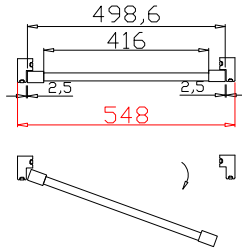

6

6

L

NOTES:

Shutter Color: Timeless White(覆盖色)

Hinges Color: White(白色)

Qty(数量): 1

Material(材质): Balmoral Pine Wood(松木)

Configuration(窗扇结构): L, IN, 4Side, 41.3mm Butt, Double Insert L Frame 60mm

Tilt rod type(拉杆类型): Easy tilt rod(齿条拉杆)

Louvre Quantity(叶片数量): 12

Louvre Size(叶片尺寸): 414.3mm

Rail Size(上下板尺寸): 466mm

Order No(订单号): ABAC 0107-24

Item(序号): 2

Room(房间号): WC

Louvre Size(叶片类型): 76mm