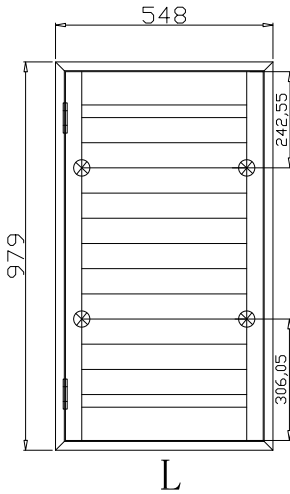

6

6

L

NOTES:

Shutter Color: Timeless White(覆盖色)

Hinges Color: White(白色)

Qty(数量): 1

Material(材质): Balmoral Pine Wood(松木)

Configuration(窗扇结构): L, IN, 4Side, 41.3mm Butt, Double Insert L Frame 60mm

Tilt rod type(拉杆类型): Easy tilt rod(齿条拉杆)

Louvre Quantity(叶片数量): 12

Louvre Size(叶片尺寸): 414.3mm

Rail Size(上下板尺寸): 466mm

Order No(订单号): ABAC 0107-24

Item(序号): 2

Room(房间号): WC

Louvre Size(叶片类型): 76mm