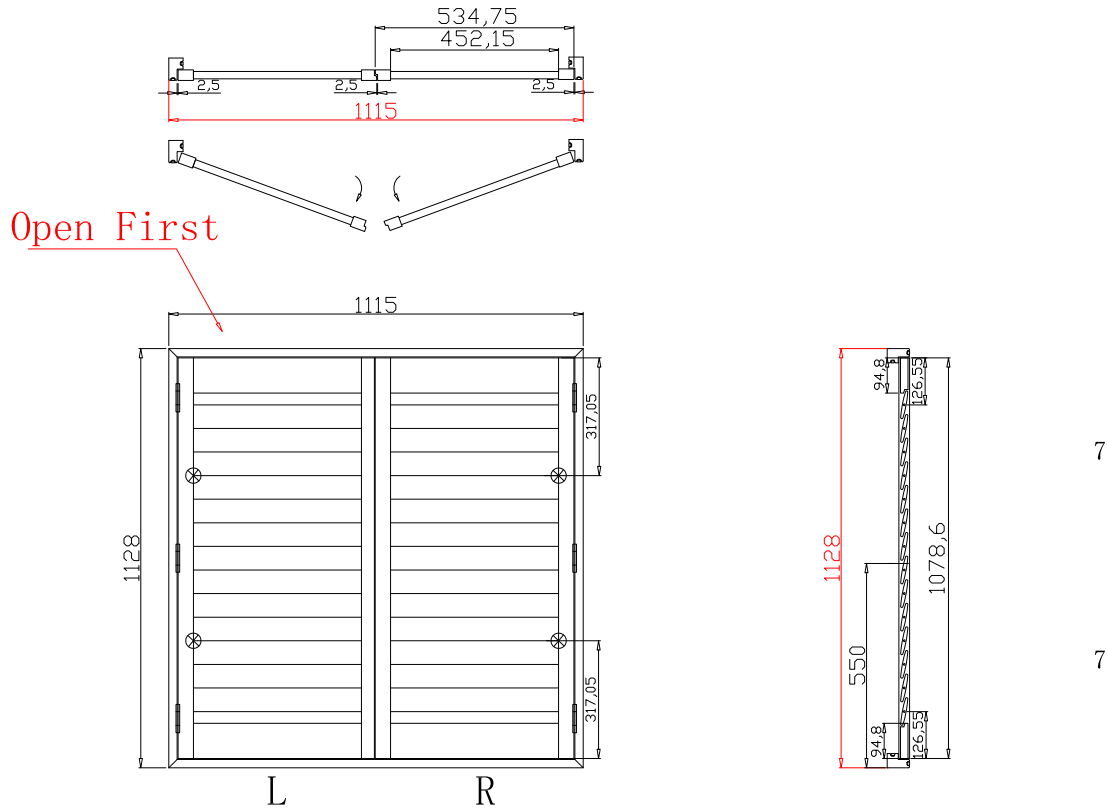

NOTES:

Shutter Color: Timeless White(覆盖色)

Hinges Color: White(白色)

Qty(数量): 1

Material(材质): Balmoral Pine Wood(松木)

Configuration(窗扇结构): L/R, IN, 4Side, 41.3mm Rabete, Double Insert L Frame 60mm

Tilt rod type(拉杆类型): Easy tilt rod(齿条拉杆)

Louvre Quantity(叶片数量): 28

Louvre Size(叶片尺寸): 450.45mm

Rail Size(上下板尺寸): 502.15mm

窗扇左压右，左扇先打开

Order No(订单号): ABAC 0107-24

Item(序号): 6

Room(房间号): FBL

Louvre Size(叶片类型): 76mm