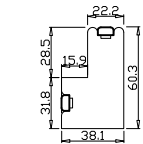

T-Post-46.5

Double Insert L Frame 60mm