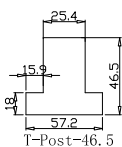

Louvre Quantity(叶片数量): 12,12,12

Louvre Size(叶片尺寸): 435.8mm,475.3mm,424.8mm

Rail Size(上下板尺寸): 487.5mm,527mm,476.5mm

Order No(订单号): ABAC 0107-24

Item(序号): 1

Room(房间号): KIT

Louvre Size(叶片类型): 76mm

T-Post-46.5