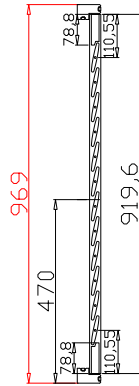

Louvre Size(叶片尺寸): 435.8mm,470.3mm,430.8mm

Rail Size(上下板尺寸): 487.5mm,522mm,482.5mm

Order No(订单号): ABAC 0107-24

Item(序号): 3

Room(房间号): FBR

Louvre Size(叶片类型): 76mm

Open First

7

Louvre Size(叶片尺寸): 450.45mm

Rail Size(上下板尺寸): 502.15mm

窗扇左压右，左扇先打开

Order No(订单号): ABAC 0107-24

Item(序号): 6

Room(房间号): FBL

Louvre Size(叶片类型): 76mm

Open First

Order No(订单号): ABAC 0107-24

Item(序号): 7

Room(房间号): RBCEN

Louvre Size(叶片类型): 76mm

7
7

NOTES:

- Shutter Color: Timeless White(覆盖色)
 - Hinges Color: White(白色)
 - Qty(数量): 1
 - Material(材质): Balmoral Pine Wood(松木)
 - Configuration(窗扇结构): LTRTR,IN, 4Side, 41.3mm Butt, Double Insert L Frame 60mm
 - Tilt rod type(拉杆类型): Easy tilt rod(齿条拉杆)
 - Louvre Quantity(叶片数量): 14,14,14
 - Louvre Size(叶片尺寸): 435.8mm,470.3mm,430.8mm
 - Rail Size(上下板尺寸): 487.5mm,522mm,482.5mm
- Order No(订单号): ABAC 0107-24
 - Item(序号): 8
 - Room(房间号): RBR
 - Louvre Size(叶片类型): 76mm

Item(序号): 9

Room(房间号): WC

Louvre Size(叶片类型): 76mm

Configuration(窗扇结构): R, IN, 4Side, 41.3mm Butt, Double Insert L Frame 60mm

Tilt rod type(拉杆类型): Easy tilt rod(齿条拉杆)

Louvre Quantity(叶片数量): 12

Louvre Size(叶片尺寸): 410.3mm