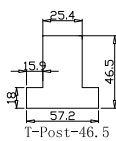

Louvre Size(叶片尺寸): 435.8mm,470.3mm,430.8mm

Rail Size(上下板尺寸): 487.5mm,522mm,482.5mm

Order No(订单号): ABAC 0107-24

Item(序号): 3

Room(房间号): FBR

Louvre Size(叶片类型): 76mm

Open First

7

Louvre Quantity(叶片数量): 28

Louvre Size(叶片尺寸): 454.95mm

Rail Size(上下板尺寸): 506.65mm

窗扇左压右, 左扇先打开

Order No(订单号): ABAC 0107-24

Item(序号): 4

Room(房间号): LAND

Louvre Size(叶片类型): 76mm