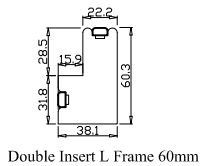

Louvre Size(叶片尺寸): 435.8mm,470.3mm,430.8mm

Rail Size(上下板尺寸): 487.5mm,522mm,482.5mm

Order No(订单号): ABAC 0107-24

Item(序号): 3

Room(房间号): FBR

Louvre Size(叶片类型): 76mm

Open First

7

Louvre Quantity(叶片数量): 28

Louvre Size(叶片尺寸): 454.95mm

Rail Size(上下板尺寸): 506.65mm

窗扇左压右, 左扇先打开

Order No(订单号): ABAC 0107-24

Item(序号): 4

Room(房间号): LAND

Louvre Size(叶片类型): 76mm

Configuration(窗扇结构): LTLTR,IN, 4Side, 41.3mm Butt, Double Insert L Frame 60mm

Tilt rod type(拉杆类型): Easy tilt rod(齿条拉杆)

Louvre Quantity(叶片数量): 14,14,14

Louvre Size(叶片尺寸): 435.8mm,475.3mm,425.8mm

Rail Size(上下板尺寸): 487.5mm,527mm,477.5mm

Louvre Size(叶片尺寸): 450.45mm

Rail Size(上下板尺寸): 502.15mm

窗扇左压右，左扇先打开

Order No(订单号): ABAC 0107-24

Item(序号): 6

Room(房间号): FBL

Louvre Size(叶片类型): 76mm

Open First