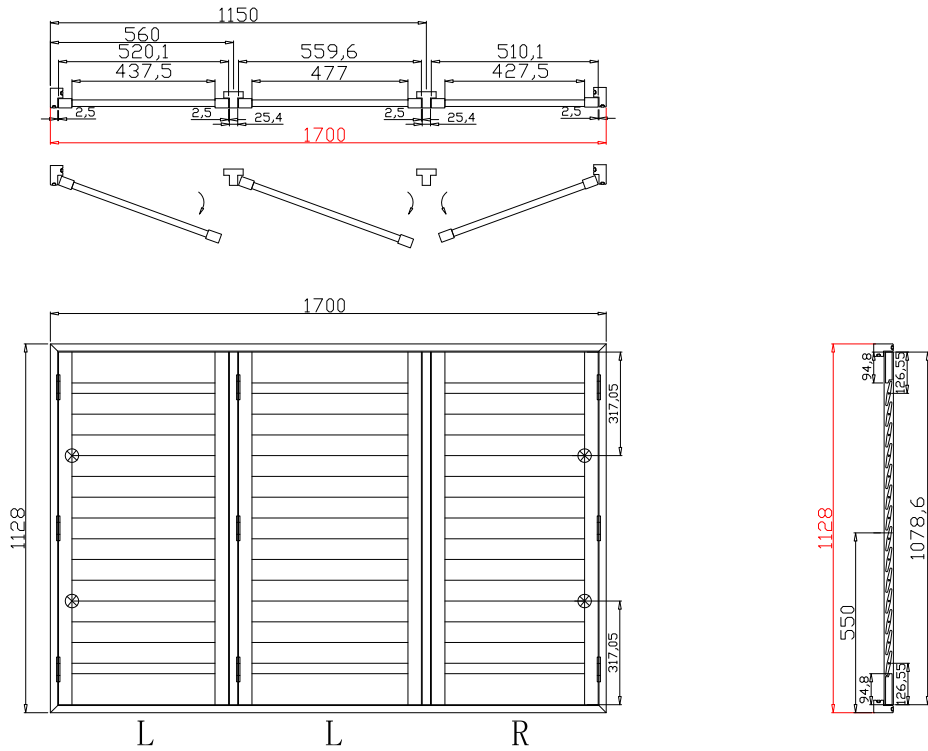

7

7

NOTES:

Shutter Color:Timeless White(覆盖色)

Hinges Color:White(白色)

Qty(数量): 1

Material(材质): Balmoral Pine Wood(松木)

Configuration(窗扇结构): LTLTR,IN, 4Side, 41.3mm Butt, Double Insert L Frame 60mm

Tilt rod type(拉杆类型): Easy tilt rod(齿条拉杆)

Louvre Quantity(叶片数量): 14,14,14

Louvre Size(叶片尺寸): 435.8mm,475.3mm,425.8mm

Rail Size(上下板尺寸): 487.5mm,527mm,477.5mm

Order No(订单号):ABAC 0107-24

Item(序号): 5

Room(房间号):FBL

Louvre Size(叶片类型): 76mm