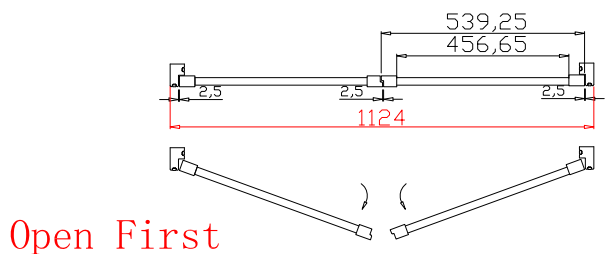

Louvre Size(叶片尺寸): 450.45mm

Rail Size(上下板尺寸): 502.15mm

窗扇左压右，左扇先打开

Order No(订单号): ABAC 0107-24

Item(序号): 6

Room(房间号): FBL

Louvre Size(叶片类型): 76mm

Open First

7

7

NOTES:

- Shutter Color: Timeless White(覆盖色)
- Hinges Color: White(白色)
- Qty(数量): 1
- Material(材质): Balmoral Pine Wood(松木)
- Configuration(窗扇结构): L/R, IN, 4Side, 41.3mm Rabete, Double Insert L Frame 60mm
- Tilt rod type(拉杆类型): Easy tilt rod(齿条拉杆)
- Louvre Quantity(叶片数量): 28
- Louvre Size(叶片尺寸): 454.95mm
- Rail Size(上下板尺寸): 506.65mm
- 窗扇左压右，左扇先打开