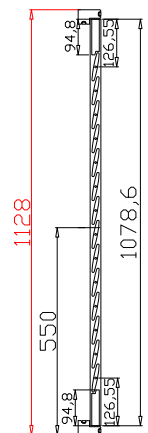

Louvre Quantity(叶片数量): 12,12,12

Louvre Size(叶片尺寸): 435.8mm,475.3mm,424.8mm

Rail Size(上下板尺寸): 487.5mm,527mm,476.5mm

Order No(订单号): ABAC 0107-24

Item(序号): 1

Room(房间号): KIT

Louvre Size(叶片类型): 76mm

T-Post-46.5

Louvre Size(叶片尺寸): 435.8mm,470.3mm,430.8mm

Rail Size(上下板尺寸): 487.5mm,522mm,482.5mm

Order No(订单号): ABAC 0107-24

Item(序号): 3

Room(房间号): FBR

Louvre Size(叶片类型): 76mm

Open First

7

Louvre Size(叶片尺寸): 450.45mm

Rail Size(上下板尺寸): 502.15mm

窗扇左压右，左扇先打开

Order No(订单号): ABAC 0107-24

Item(序号): 6

Room(房间号): FBL

Louvre Size(叶片类型): 76mm

Open First

Item(序号): 9

Room(房间号): WC

Louvre Size(叶片类型): 76mm

Configuration(窗扇结构): R, IN, 4Side, 41.3mm Butt, Double Insert L Frame 60mm

Tilt rod type(拉杆类型): Easy tilt rod(齿条拉杆)

Louvre Quantity(叶片数量): 12

Louvre Size(叶片尺寸): 410.3mm