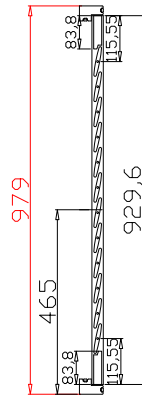

6

6

L

NOTES:

Shutter Color: Timeless White(覆盖色)

Hinges Color: White(白色)

Qty(数量): 1

Material(材质): Balmoral Pine Wood(松木)

Configuration(窗扇结构): L, IN, 4Side, 41.3mm Butt, Double Insert L Frame 60mm

Tilt rod type(拉杆类型): Easy tilt rod(齿条拉杆)

Louvre Quantity(叶片数量): 12

Louvre Size(叶片尺寸): 414.3mm

Rail Size(上下板尺寸): 466mm

Order No(订单号): ABAC 0107-24

Item(序号): 2

Room(房间号): WC

Louvre Size(叶片类型): 76mm