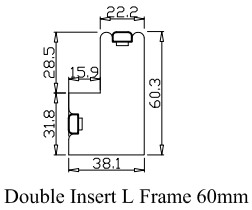

Louvre Quantity(叶片数量): 12,12,12

Louvre Size(叶片尺寸): 435.8mm,475.3mm,424.8mm

Rail Size(上下板尺寸): 487.5mm,527mm,476.5mm

Order No(订单号): ABAC 0107-24

Item(序号): 1

Room(房间号): KIT

Louvre Size(叶片类型): 76mm

T-Post-46.5

Material(材质): Balmoral Pine Wood(松木)

Configuration(窗扇结构): L, IN, 4Side, 41.3mm Butt, Double Insert L Frame 60mm

Tilt rod type(拉杆类型): Easy tilt rod(齿条拉杆)

Louvre Quantity(叶片数量): 12

Louvre Size(叶片尺寸): 414.3mm

Rail Size(上下板尺寸): 466mm

Order No(订单号): ABAC 0107-24

Item(序号): 2

Room(房间号): WC

Louvre Size(叶片类型): 76mm

Double Insert L Frame 60mm

NOTES:

Shutter Color: Timeless White(覆盖色)

Louvre Size(叶片尺寸): 435.8mm,470.3mm,430.8mm

Rail Size(上下板尺寸): 487.5mm,522mm,482.5mm

Order No(订单号): ABAC 0107-24

Item(序号): 3

Room(房间号): FBR

Louvre Size(叶片类型): 76mm

Open First

7