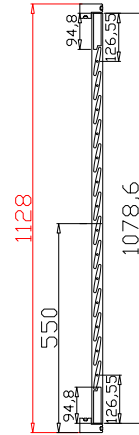

Louvre Quantity(叶片数量): 12,12,12

Louvre Size(叶片尺寸): 435.8mm,475.3mm,424.8mm

Rail Size(上下板尺寸): 487.5mm,527mm,476.5mm

Order No(订单号): ABAC 0107-24

Item(序号): 1

Room(房间号): KIT

Louvre Size(叶片类型): 76mm

T-Post-46.5

Louvre Size(叶片尺寸): 435.8mm,470.3mm,430.8mm

Rail Size(上下板尺寸): 487.5mm,522mm,482.5mm

Order No(订单号): ABAC 0107-24

Item(序号): 3

Room(房间号): FBR

Louvre Size(叶片类型): 76mm

Open First

7

Louvre Quantity(叶片数量): 28

Louvre Size(叶片尺寸): 454.95mm

Rail Size(上下板尺寸): 506.65mm

窗扇左压右, 左扇先打开

Order No(订单号): ABAC 0107-24

Item(序号): 4

Room(房间号): LAND

Louvre Size(叶片类型): 76mm

Louvre Size(叶片尺寸): 450.45mm

Rail Size(上下板尺寸): 502.15mm

窗扇左压右，左扇先打开

Order No(订单号): ABAC 0107-24

Item(序号): 6

Room(房间号): FBL

Louvre Size(叶片类型): 76mm

Open First