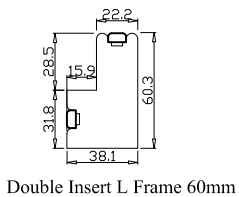

Louvre Size(叶片尺寸): 435.8mm,470.3mm,430.8mm

Rail Size(上下板尺寸): 487.5mm,522mm,482.5mm

Order No(订单号): ABAC 0107-24

Item(序号): 3

Room(房间号): FBR

Louvre Size(叶片类型): 76mm

Open First

7

Configuration(窗扇结构): LTLTR,IN, 4Side, 41.3mm Butt, Double Insert L Frame 60mm

Tilt rod type(拉杆类型): Easy tilt rod(齿条拉杆)

Louvre Quantity(叶片数量): 14,14,14

Louvre Size(叶片尺寸): 435.8mm,475.3mm,425.8mm

Rail Size(上下板尺寸): 487.5mm,527mm,477.5mm

Louvre Size(叶片尺寸): 450.45mm

Rail Size(上下板尺寸): 502.15mm

窗扇左压右，左扇先打开

Order No(订单号): ABAC 0107-24

Item(序号): 6

Room(房间号): FBL

Louvre Size(叶片类型): 76mm

Open First

Item(序号): 9

Room(房间号): WC

Louvre Size(叶片类型): 76mm

Configuration(窗扇结构): R, IN, 4Side, 41.3mm Butt, Double Insert L Frame 60mm

Tilt rod type(拉杆类型): Easy tilt rod(齿条拉杆)

Louvre Quantity(叶片数量): 12

Louvre Size(叶片尺寸): 410.3mm