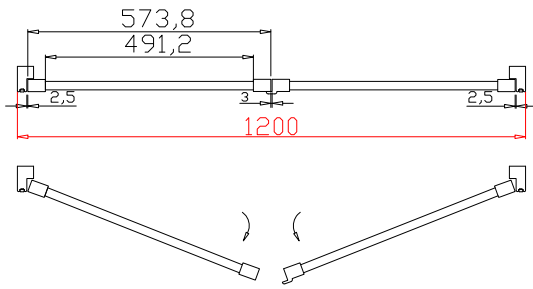

12

12

NOTES:

Shutter Color:Timeless White(覆盖色)

Hinges Color:White(白色)

Qty(数量): 1

Material(材质): Balmoral Pine Wood(松木)

Configuration(窗扇结构): L-DR,IN, 4Side, 41.3mm Astrigal, 60mm Vintage L

Tilt rod type(拉杆类型): Easy tilt rod(齿条拉杆)

Louvre Quantity(叶片数量): 48

Louvre Size(叶片尺寸): 489.5mm

Rail Size(上下板尺寸): 541.2mm

Order No(订单号):SUS 21 Wellard

Item(序号): 2

Room(房间号):Bed C

Louvre Size(叶片类型): 76mm