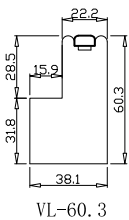

NOTES:

Shutter Color:Timeless White(覆盖色)

Hinges Color:White(白色)

Qty(数量): 1

Material(材质): Balmoral Pine Wood(松木)

Configuration(窗扇结构): L-DR,IN, 4Side, 41.3mm Astrigal, 60mm Vintage L

Tilt rod type(拉杆类型): Easy tilt rod(齿条拉杆)

Louvre Quantity(叶片数量): 48

Louvre Size(叶片尺寸): 489.5mm

Rail Size(上下板尺寸): 541.2mm

Order No(订单号):SUS 21 Wellard

Item(序号): 2

Room(房间号):Bed C

Louvre Size(叶片类型): 76mm