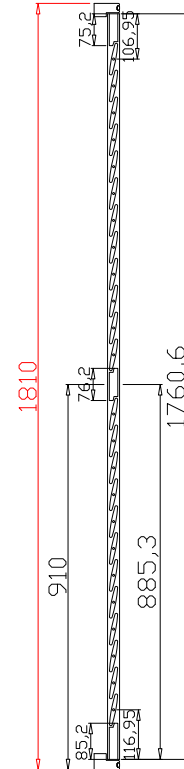

12

12

NOTES:

Shutter Color:Timeless White(覆盖色)

Hinges Color:White(白色)

Qty(数量): 1

Material(材质): Balmoral Pine Wood(松木)

Configuration(窗扇结构): L-DR,IN, 4Side, 41.3mm Astrigal, 60mm Vintage L

Tilt rod type(拉杆类型): Easy tilt rod(齿条拉杆)

Louvre Quantity(叶片数量): 48

Louvre Size(叶片尺寸): 489.5mm

Rail Size(上下板尺寸): 541.2mm

Order No(订单号):SUS 21 Wellard

Item(序号): 2

Room(房间号):Bed C

Louvre Size(叶片类型): 76mm