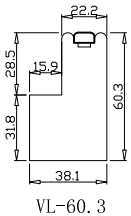

VL-60.3

NOTES:

Shutter Color: Timeless White(覆盖色)

Hinges Color: White(白色)

Qty(数量): 1

Material(材质): Balmoral Pine Wood(松木)

Configuration(窗扇结构): L, IN, 4Side, 41.3mm Butt, 60mm Vintage L

Tilt rod type(拉杆类型): Easy tilt rod(齿条拉杆)

Louvre Quantity(叶片数量): 24

Louvre Size(叶片尺寸): 516.3mm

Rail Size(上下板尺寸): 568mm

Order No(订单号): SUS 21 Wellard

Item(序号): 1

Room(房间号): Bed LH

Louvre Size(叶片类型): 76mm