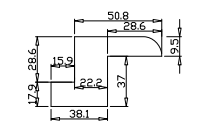

Qty(数量): 1

Material(材质): Balmoral Pine Wood(松木)

Configuration(窗扇结构): L-DR, IN, 4Side, 41.3mm Astrigal, Deep Plain L Frame 60mm

Tilt rod type(拉杆类型): Easy tilt rod(齿条拉杆)

Louvre Quantity(叶片数量): 66

Louvre Size(叶片尺寸): 393.5mm

Rail Size(上下板尺寸): 445.2mm

Order No(订单号): JPK Gunner

Item(序号): 2

Room(房间号): Lounge

Louvre Size(叶片类型): 64mm

Z Sill plate

Large Bullnose Z Frame