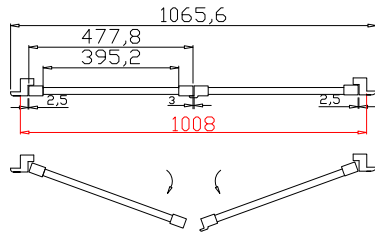

Tilt rod type(拉杆类型): Easy tilt rod(齿条拉杆)

Louvre Quantity(叶片数量): 132

Louvre Size(叶片尺寸): 376.35mm

Rail Size(上下板尺寸): 428.05mm

窗扇左压右，左扇先打开

Order No(订单号):JPK Gunner

Item(序号): 1

Room(房间号):Lounge

Louvre Size(叶片类型): 64mm

Z Sill plate

Large Bullnose Z Frame

20

13

NOTES:

Shutter Color: Timeless White(覆盖色)

Hinges Color: White(白色)

Qty(数量): 1

Material(材质): Balmoral Pine Wood(松木)

Configuration(窗扇结构): L-DR, IN, 4Side, 41.3mm Astrigal, Deep Plain L Frame 60mm

Tilt rod type(拉杆类型): Easy tilt rod(齿条拉杆)

Louvre Quantity(叶片数量): 66

Louvre Size(叶片尺寸): 393.5mm

Rail Size(上下板尺寸): 445.2mm

Order No(订单号): JPK Gunner

Item(序号): 2

Room(房间号): Lounge

Louvre Size(叶片类型): 64mm

Z Sill plate

Large Bullnose Z Frame