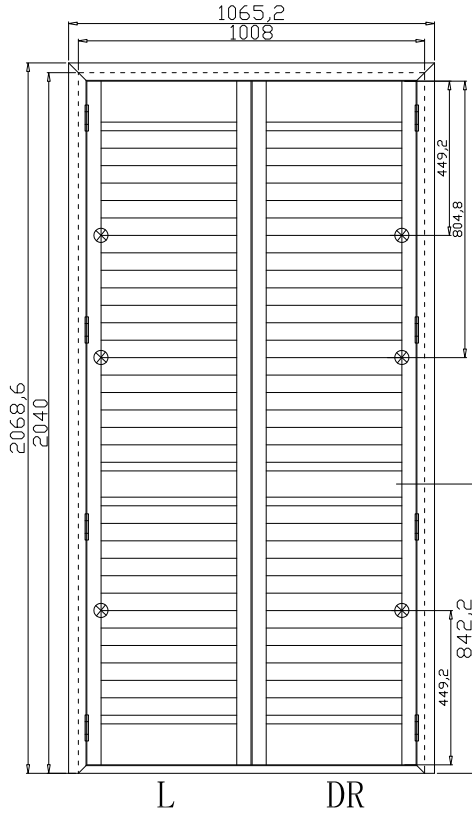

Tilt rod type(拉杆类型): Easy tilt rod(齿条拉杆)

Louvre Quantity(叶片数量): 132

Louvre Size(叶片尺寸): 376.35mm

Rail Size(上下板尺寸): 428.05mm

窗扇左压右，左扇先打开

Order No(订单号):JPK Gunner

Item(序号): 1

Room(房间号):Lounge

Louvre Size(叶片类型): 64mm

Z Sill plate

Large Bullnose Z Frame

20

13

NOTES:

Shutter Color: Timeless White(覆盖色)

Hinges Color: White(白色)

Qty(数量): 1

Material(材质): Balmoral Pine Wood(松木)

Configuration(窗扇结构): L-DR, IN, 4Side, 41.3mm Astrigal, Deep Plain L Frame 60mm

Tilt rod type(拉杆类型): Easy tilt rod(齿条拉杆)

Louvre Quantity(叶片数量): 66

Louvre Size(叶片尺寸): 393.5mm

Rail Size(上下板尺寸): 445.2mm

Order No(订单号): JPK Gunner

Item(序号): 2

Room(房间号): Lounge

Louvre Size(叶片类型): 64mm

Z Sill plate

Large Bullnose Z Frame