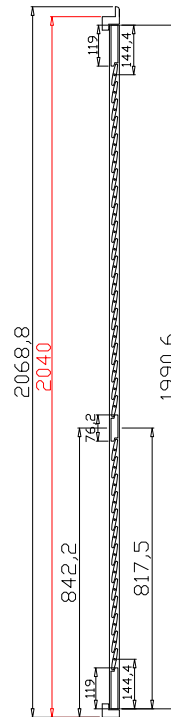

Tilt rod type(拉杆类型): Easy tilt rod(齿条拉杆)

Louvre Quantity(叶片数量): 132

Louvre Size(叶片尺寸): 376.35mm

Rail Size(上下板尺寸): 428.05mm

窗扇左压右，左扇先打开

Order No(订单号):JPK Gunner

Item(序号): 1

Room(房间号):Lounge

Louvre Size(叶片类型): 64mm

Z Sill plate

Large Bullnose Z Frame

20

13

NOTES:

Shutter Color: Timeless White(覆盖色)

Hinges Color: White(白色)

Qty(数量): 1

Material(材质): Balmoral Pine Wood(松木)

Configuration(窗扇结构): L-DR, IN, 4Side, 41.3mm Astrigal, Deep Plain L Frame 60mm

Tilt rod type(拉杆类型): Easy tilt rod(齿条拉杆)

Louvre Quantity(叶片数量): 66

Louvre Size(叶片尺寸): 393.5mm

Rail Size(上下板尺寸): 445.2mm

Order No(订单号): JPK Gunner

Item(序号): 2

Room(房间号): Lounge

Louvre Size(叶片类型): 64mm

Z Sill plate

Large Bullnose Z Frame