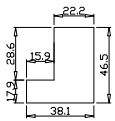

Tilt rod type(拉杆类型): Easy tilt rod(齿条拉杆)

Louvre Quantity(叶片数量): 132

Louvre Size(叶片尺寸): 376.35mm

Rail Size(上下板尺寸): 428.05mm

窗扇左压右，左扇先打开

Order No(订单号):JPK Gunner

Item(序号): 1

Room(房间号):Lounge

Louvre Size(叶片类型): 64mm

Z Sill plate

Large Bullnose Z Frame

20

13

NOTES:

Shutter Color: Timeless White(覆盖色)

Hinges Color: White(白色)

Qty(数量): 1

Material(材质): Balmoral Pine Wood(松木)

Configuration(窗扇结构): L-DR, IN, 4Side, 41.3mm Astrigal, Deep Plain L Frame 60mm

Tilt rod type(拉杆类型): Easy tilt rod(齿条拉杆)

Louvre Quantity(叶片数量): 66

Louvre Size(叶片尺寸): 393.5mm

Rail Size(上下板尺寸): 445.2mm

Order No(订单号): JPK Gunner

Item(序号): 2

Room(房间号): Lounge

Louvre Size(叶片类型): 64mm

Z Sill plate

Large Bullnose Z Frame