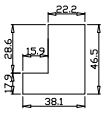

Tilt rod type(拉杆类型): Easy tilt rod(齿条拉杆)

Louvre Quantity(叶片数量): 132

Louvre Size(叶片尺寸): 376.35mm

Rail Size(上下板尺寸): 428.05mm

窗扇左压右，左扇先打开

Order No(订单号):JPK Gunner

Item(序号): 1

Room(房间号):Lounge

Louvre Size(叶片类型): 64mm

Z Sill plate

Large Bullnose Z Frame

20

13

NOTES:

Shutter Color: Timeless White(覆盖色)

Hinges Color: White(白色)

Qty(数量): 1

Material(材质): Balmoral Pine Wood(松木)

Configuration(窗扇结构): L-DR, IN, 4Side, 41.3mm Astrigal, Deep Plain L Frame 60mm

Tilt rod type(拉杆类型): Easy tilt rod(齿条拉杆)

Louvre Quantity(叶片数量): 66

Louvre Size(叶片尺寸): 393.5mm

Rail Size(上下板尺寸): 445.2mm

Order No(订单号): JPK Gunner

Item(序号): 2

Room(房间号): Lounge

Louvre Size(叶片类型): 64mm

Z Sill plate

Large Bullnose Z Frame