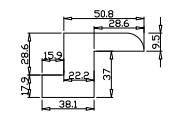

Tilt rod type(拉杆类型): Easy tilt rod(齿条拉杆)

Louvre Quantity(叶片数量): 132

Louvre Size(叶片尺寸): 376.35mm

Rail Size(上下板尺寸): 428.05mm

窗扇左压右，左扇先打开

Order No(订单号):JPK Gunner

Item(序号): 1

Room(房间号):Lounge

Louvre Size(叶片类型): 64mm

Z Sill plate

Large Bullnose Z Frame

20

13

NOTES:

Shutter Color: Timeless White(覆盖色)

Hinges Color: White(白色)

Qty(数量): 1

Material(材质): Balmoral Pine Wood(松木)

Configuration(窗扇结构): L-DR, IN, 4Side, 41.3mm Astrigal, Deep Plain L Frame 60mm

Tilt rod type(拉杆类型): Easy tilt rod(齿条拉杆)

Louvre Quantity(叶片数量): 66

Louvre Size(叶片尺寸): 393.5mm

Rail Size(上下板尺寸): 445.2mm

Order No(订单号): JPK Gunner

Item(序号): 2

Room(房间号): Lounge

Louvre Size(叶片类型): 64mm

Z Sill plate

Large Bullnose Z Frame