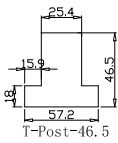

Louvre Quantity(叶片数量): 17,34,17

Louvre Size(叶片尺寸): 460.8mm,492.5mm,451.8mm

Rail Size(上下板尺寸): 512.5mm,544.2mm,503.5mm

Order No(订单号): JPK Frostick

Item(序号): 1

Room(房间号): Left Front bed

Louvre Size(叶片类型): 76mm

Material(材质): Balmoral Pine Wood(松木)

Louvre Size(叶片类型): 76mm

Configuration(窗扇结构): LTL-DRTR,IN, 4Side, 41.3mm Astrigal, Deep Plain L Frame 60mm

Tilt rod type(拉杆类型): Center tilt rod(中拉杆)

Louvre Quantity(叶片数量): 17,34,17

Louvre Size(叶片尺寸): 465.8mm,497.5mm,447.8mm

Rail Size(上下板尺寸): 517.5mm,549.2mm,499.5mm