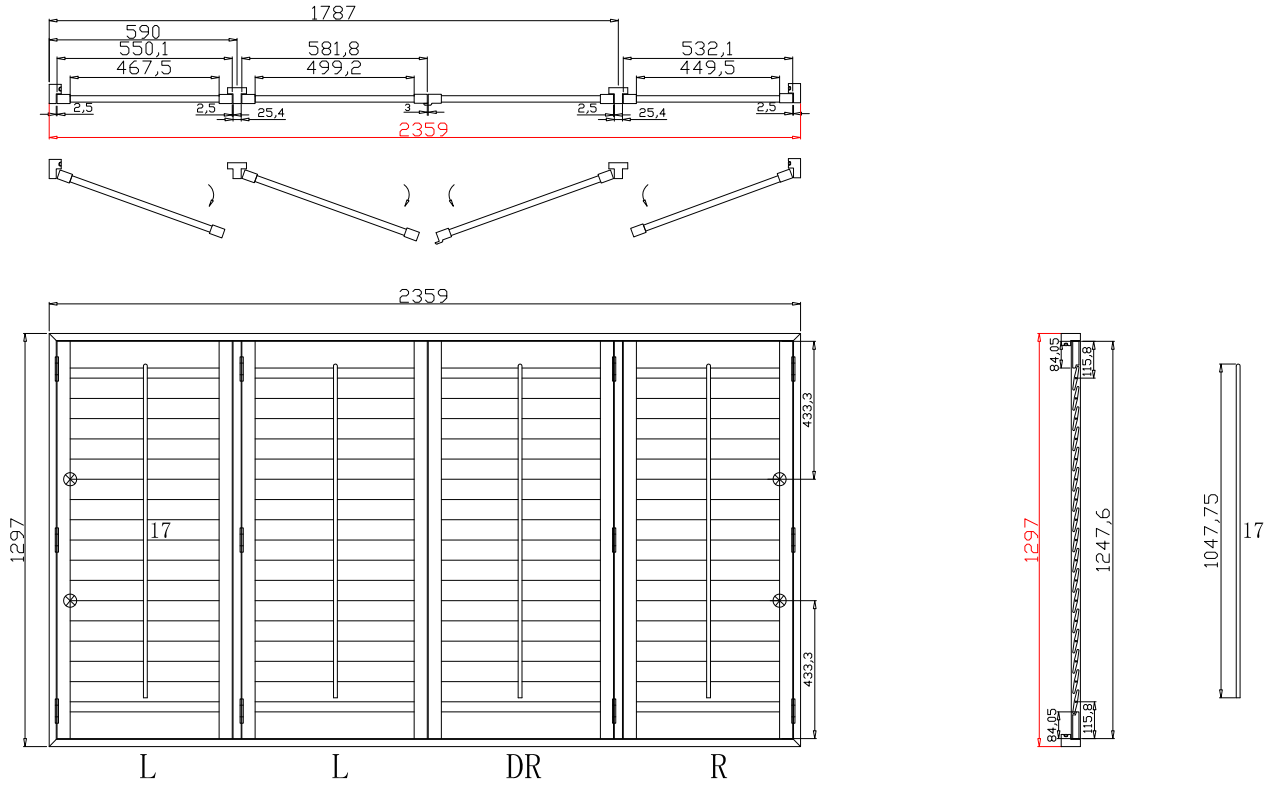

NOTES:

Shutter Color: Timeless White(覆盖色)

Order No(订单号): JPK Frostick

Hinges Color: White(白色)

Item(序号): 2

Qty(数量): 1

Room(房间号): Left Front bed

Material(材质): Balmoral Pine Wood(松木)

Louvre Size(叶片类型): 76mm

Configuration(窗扇结构): LTL-DRTR,IN, 4Side, 41.3mm Astrigal, Deep Plain L Frame 60mm

Tilt rod type(拉杆类型): Center tilt rod(中拉杆)

Louvre Quantity(叶片数量): 17,34,17

Louvre Size(叶片尺寸): 465.8mm,497.5mm,447.8mm

Rail Size(上下板尺寸): 517.5mm,549.2mm,499.5mm