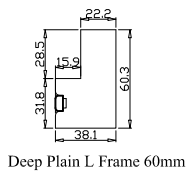

Louvre Quantity(叶片数量): 17,34,17

Louvre Size(叶片尺寸): 460.8mm,492.5mm,451.8mm

Rail Size(上下板尺寸): 512.5mm,544.2mm,503.5mm

Order No(订单号): JPK Frostick

Item(序号): 1

Room(房间号): Left Front bed

Louvre Size(叶片类型): 76mm

Material(材质): Balmoral Pine Wood(松木)

Louvre Size(叶片类型): 76mm

Configuration(窗扇结构): LTL-DRTR,IN, 4Side, 41.3mm Astrigal, Deep Plain L Frame 60mm

Tilt rod type(拉杆类型): Center tilt rod(中拉杆)

Louvre Quantity(叶片数量): 17,34,17

Louvre Size(叶片尺寸): 465.8mm,497.5mm,447.8mm

Rail Size(上下板尺寸): 517.5mm,549.2mm,499.5mm