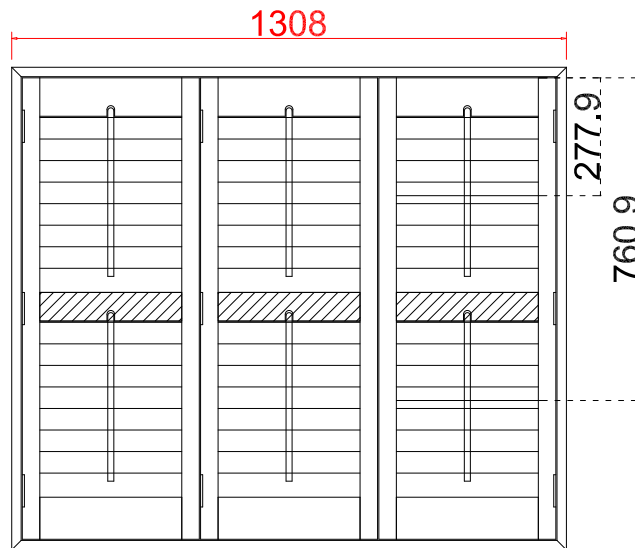

Deep Plain L Frame 60mm

NOTES:

Shutter Color: 002 Wevet

Hinges Color: White

Qty(数量): 1

Material(材质): Balmoral Pine Wood (松木)

Configuration(窗扇结构): L-DL-DR, IN, 4side, Astrigal Stile 41.3mm, Deep Plain L Frame 60mm

Tilt rod type(拉杆类型): Centre Tilt rod

Louvre Quantity(叶片数量): 48

Louvre Size(叶片尺寸): 333.3mm

Rail Size(上下板尺寸): 384.8mm

Order No(订单号): JPK Sophie Long

Item(序号): 3

Room(房间号): Rear Bed

Louvre Size(叶片类型): 64mm