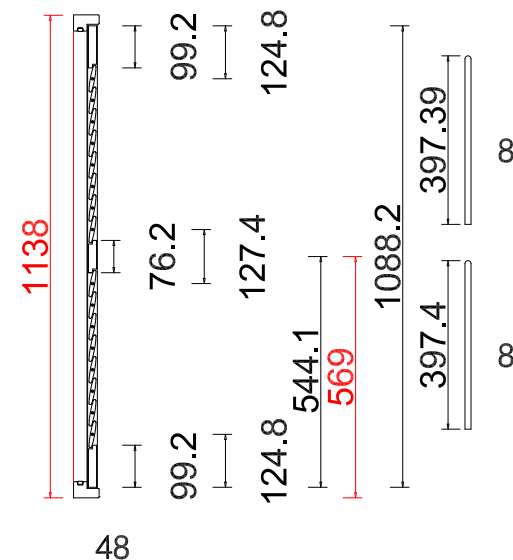

Deep Plain L Frame 60mm

NOTES:

Shutter Color: 002 Wevet

Hinges Color: White

Qty(数量): 1

Material(材质): Balmoral Pine Wood (松木)

Configuration(窗扇结构): L-DL-DR, IN, 4side, Astrigal Stile 41.3mm, Deep Plain L Frame 60mm

Tilt rod type(拉杆类型): Centre Tilt rod

Louvre Quantity(叶片数量): 48

Louvre Size(叶片尺寸): 333.3mm

Rail Size(上下板尺寸): 384.8mm

Order No(订单号): JPK Sophie Long

Item(序号): 3

Room(房间号): Rear Bed

Louvre Size(叶片类型): 64mm