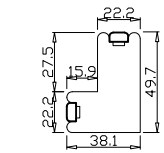

Louvre Quantity(叶片数量): 26

Louvre Size(叶片尺寸): 293.3mm

Rail Size(上下板尺寸): 345mm

Order No(订单号): JPK Alan West

Item(序号): 1

Room(房间号): Bay Left

Louvre Size(叶片类型): 64mm

Double Insert L Frame 50mm

Light Bar: 48*40*1600(mm)*2
Timeless White(覆盖色)

NOTES:

Shutter Color: Timeless White(覆盖色)

Hinges Color: White(白色)

Qty(数量): 1

Material(材质): Balmoral Pine Wood(松木)

Configuration(窗扇结构): LTRTR,IN, 4Side, 41.3mm Butt, Double Insert L Frame 50mm

Tilt rod type(拉杆类型): Off Set Tilt Rod(偏移拉杆)

Louvre Quantity(叶片数量): 26,26,26

Louvre Size(叶片尺寸): 385.8mm,470.3mm,390.8mm

Rail Size(上下板尺寸): 437.5mm,522mm,442.5mm

Order No(订单号): JPK Alan West

Item(序号): 2

Room(房间号): Bay Middle

Tilt rod type(拉杆类型): Off Set Tilt Rod(偏移拉杆)

Louvre Quantity(叶片数量): 26

Louvre Size(叶片尺寸): 306.3mm

Rail Size(上下板尺寸): 358mm

Order No(订单号):JPK Alan West

Item(序号): 3

Room(房间号):Bay Middle

Louvre Size(叶片类型): 64mm