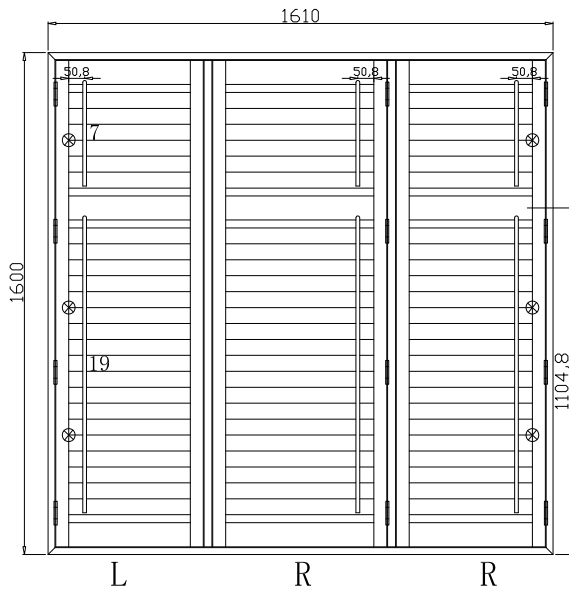

Louvre Quantity(叶片数量): 26

Louvre Size(叶片尺寸): 293.3mm

Rail Size(上下板尺寸): 345mm

Order No(订单号): JPK Alan West

Item(序号): 1

Room(房间号): Bay Left

Louvre Size(叶片类型): 64mm

Double Insert L Frame 50mm

Light Bar: 48*40*1600(mm)*2
Timeless White(覆盖色)

NOTES:

Shutter Color: Timeless White(覆盖色)

Hinges Color: White(白色)

Qty(数量): 1

Material(材质): Balmoral Pine Wood(松木)

Configuration(窗扇结构): LTRTR,IN, 4Side, 41.3mm Butt, Double Insert L Frame 50mm

Tilt rod type(拉杆类型): Off Set Tilt Rod(偏移拉杆)

Louvre Quantity(叶片数量): 26,26,26

Louvre Size(叶片尺寸): 385.8mm,470.3mm,390.8mm

Rail Size(上下板尺寸): 437.5mm,522mm,442.5mm

Order No(订单号): JPK Alan West

Item(序号): 2

Room(房间号): Bay Middle

Tilt rod type(拉杆类型): Off Set Tilt Rod(偏移拉杆)

Louvre Quantity(叶片数量): 26

Louvre Size(叶片尺寸): 306.3mm

Rail Size(上下板尺寸): 358mm

Order No(订单号):JPK Alan West

Item(序号): 3

Room(房间号):Bay Middle

Louvre Size(叶片类型): 64mm