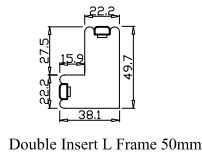

Louvre Quantity(叶片数量): 26

Louvre Size(叶片尺寸): 293.3mm

Rail Size(上下板尺寸): 345mm

Order No(订单号): JPK Alan West

Item(序号): 1

Room(房间号): Bay Left

Louvre Size(叶片类型): 64mm

Double Insert L Frame 50mm

Tilt rod type(拉杆类型): Off Set Tilt Rod(偏移拉杆)

Louvre Quantity(叶片数量): 26,26,26

Louvre Size(叶片尺寸): 385.8mm,470.3mm,390.8mm

Rail Size(上下板尺寸): 437.5mm,522mm,442.5mm

Order No(订单号): JPK Alan West

Item(序号): 2

Room(房间号): Bay Middle

Louvre Size(叶片类型): 64mm

NOTES:

Shutter Color:Timeless White(覆盖色)

Hinges Color:White(白色)

Qty(数量): 1

Material(材质): Balmoral Pine Wood(松木)

Configuration(窗扇结构): R,IN, 4Side, 41.3mm Butt, Double Insert L Frame 50mm

Tilt rod type(拉杆类型): Off Set Tilt Rod(偏移拉杆)

Louvre Quantity(叶片数量): 26

Louvre Size(叶片尺寸): 306.3mm

Rail Size(上下板尺寸): 358mm

Order No(订单号):JPK Alan West

Item(序号): 3

Room(房间号):Bay Middle

Louvre Size(叶片类型): 64mm