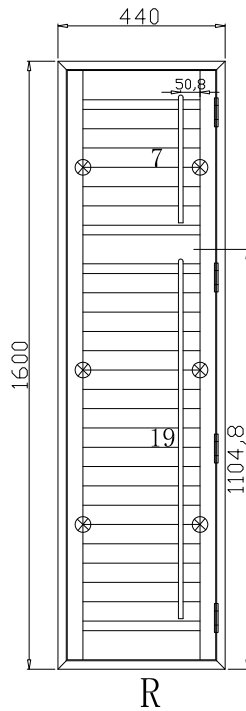

Louvre Quantity(叶片数量): 26

Louvre Size(叶片尺寸): 293.3mm

Rail Size(上下板尺寸): 345mm

Order No(订单号): JPK Alan West

Item(序号): 1

Room(房间号): Bay Left

Louvre Size(叶片类型): 64mm

Double Insert L Frame 50mm

Tilt rod type(拉杆类型): Off Set Tilt Rod(偏移拉杆)

Louvre Quantity(叶片数量): 26,26,26

Louvre Size(叶片尺寸): 385.8mm,470.3mm,390.8mm

Rail Size(上下板尺寸): 437.5mm,522mm,442.5mm

Order No(订单号): JPK Alan West

Item(序号): 2

Room(房间号): Bay Middle

Louvre Size(叶片类型): 64mm

NOTES:

Shutter Color:Timeless White(覆盖色)

Hinges Color:White(白色)

Qty(数量): 1

Material(材质): Balmoral Pine Wood(松木)

Configuration(窗扇结构): R,IN, 4Side, 41.3mm Butt, Double Insert L Frame 50mm

Tilt rod type(拉杆类型): Off Set Tilt Rod(偏移拉杆)

Louvre Quantity(叶片数量): 26

Louvre Size(叶片尺寸): 306.3mm

Rail Size(上下板尺寸): 358mm

Order No(订单号):JPK Alan West

Item(序号): 3

Room(房间号):Bay Middle

Louvre Size(叶片类型): 64mm