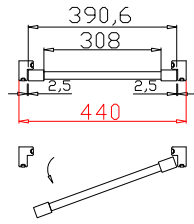

Louvre Quantity(叶片数量): 26

Louvre Size(叶片尺寸): 293.3mm

Rail Size(上下板尺寸): 345mm

Order No(订单号): JPK Alan West

Item(序号): 1

Room(房间号): Bay Left

Louvre Size(叶片类型): 64mm

Double Insert L Frame 50mm

Tilt rod type(拉杆类型): Off Set Tilt Rod(偏移拉杆)

Louvre Quantity(叶片数量): 26,26,26

Louvre Size(叶片尺寸): 385.8mm,470.3mm,390.8mm

Rail Size(上下板尺寸): 437.5mm,522mm,442.5mm

Order No(订单号): JPK Alan West

Item(序号): 2

Room(房间号): Bay Middle

Louvre Size(叶片类型): 64mm

NOTES:

Shutter Color:Timeless White(覆盖色)

Hinges Color:White(白色)

Qty(数量): 1

Material(材质): Balmoral Pine Wood(松木)

Configuration(窗扇结构): R,IN, 4Side, 41.3mm Butt, Double Insert L Frame 50mm

Tilt rod type(拉杆类型): Off Set Tilt Rod(偏移拉杆)

Louvre Quantity(叶片数量): 26

Louvre Size(叶片尺寸): 306.3mm

Rail Size(上下板尺寸): 358mm

Order No(订单号):JPK Alan West

Item(序号): 3

Room(房间号):Bay Middle

Louvre Size(叶片类型): 64mm