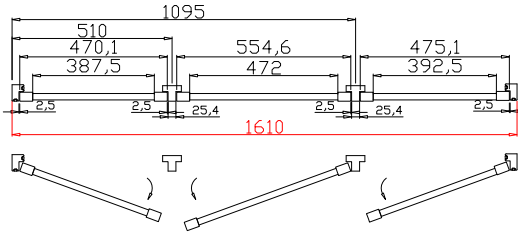

Louvre Quantity(叶片数量): 26

Louvre Size(叶片尺寸): 293.3mm

Rail Size(上下板尺寸): 345mm

Order No(订单号): JPK Alan West

Item(序号): 1

Room(房间号): Bay Left

Louvre Size(叶片类型): 64mm

Double Insert L Frame 50mm

Light Bar: 48*40*1600(mm)*2
Timeless White(覆盖色)

NOTES:

Shutter Color: Timeless White(覆盖色)

Hinges Color: White(白色)

Qty(数量): 1

Material(材质): Balmoral Pine Wood(松木)

Configuration(窗扇结构): LTRTR,IN, 4Side, 41.3mm Butt, Double Insert L Frame 50mm

Tilt rod type(拉杆类型): Off Set Tilt Rod(偏移拉杆)

Louvre Quantity(叶片数量): 26,26,26

Louvre Size(叶片尺寸): 385.8mm,470.3mm,390.8mm

Rail Size(上下板尺寸): 437.5mm,522mm,442.5mm

Order No(订单号): JPK Alan West

Item(序号): 2

Room(房间号): Bay Middle

Tilt rod type(拉杆类型): Off Set Tilt Rod(偏移拉杆)

Louvre Quantity(叶片数量): 26

Louvre Size(叶片尺寸): 306.3mm

Rail Size(上下板尺寸): 358mm

Order No(订单号):JPK Alan West

Item(序号): 3

Room(房间号):Bay Middle

Louvre Size(叶片类型): 64mm