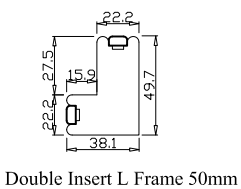

Louvre Quantity(叶片数量): 26

Louvre Size(叶片尺寸): 293.3mm

Rail Size(上下板尺寸): 345mm

Order No(订单号): JPK Alan West

Item(序号): 1

Room(房间号): Bay Left

Louvre Size(叶片类型): 64mm

Double Insert L Frame 50mm

Tilt rod type(拉杆类型): Off Set Tilt Rod(偏移拉杆)

Louvre Quantity(叶片数量): 26,26,26

Louvre Size(叶片尺寸): 385.8mm,470.3mm,390.8mm

Rail Size(上下板尺寸): 437.5mm,522mm,442.5mm

Order No(订单号): JPK Alan West

Item(序号): 2

Room(房间号): Bay Middle

Tilt rod type(拉杆类型): Off Set Tilt Rod(偏移拉杆)

Louvre Quantity(叶片数量): 26

Louvre Size(叶片尺寸): 306.3mm

Rail Size(上下板尺寸): 358mm

Order No(订单号):JPK Alan West

Item(序号): 3

Room(房间号):Bay Middle

Louvre Size(叶片类型): 64mm

Double Insert L Frame 50mm