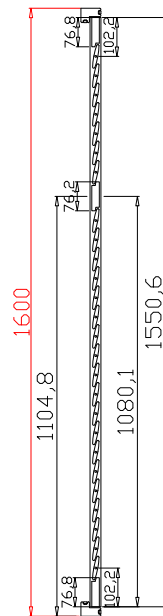

Louvre Quantity(叶片数量): 26

Louvre Size(叶片尺寸): 293.3mm

Rail Size(上下板尺寸): 345mm

Order No(订单号): JPK Alan West

Item(序号): 1

Room(房间号): Bay Left

Louvre Size(叶片类型): 64mm

Double Insert L Frame 50mm

Tilt rod type(拉杆类型): Off Set Tilt Rod(偏移拉杆)

Louvre Quantity(叶片数量): 26,26,26

Louvre Size(叶片尺寸): 385.8mm,470.3mm,390.8mm

Rail Size(上下板尺寸): 437.5mm,522mm,442.5mm

Order No(订单号): JPK Alan West

Item(序号): 2

Room(房间号): Bay Middle

Louvre Size(叶片类型): 64mm

NOTES:

Shutter Color:Timeless White(覆盖色)

Hinges Color:White(白色)

Qty(数量): 1

Material(材质): Balmoral Pine Wood(松木)

Configuration(窗扇结构): R,IN, 4Side, 41.3mm Butt, Double Insert L Frame 50mm

Tilt rod type(拉杆类型): Off Set Tilt Rod(偏移拉杆)

Louvre Quantity(叶片数量): 26

Louvre Size(叶片尺寸): 306.3mm

Rail Size(上下板尺寸): 358mm

Order No(订单号):JPK Alan West

Item(序号): 3

Room(房间号):Bay Middle

Louvre Size(叶片类型): 64mm