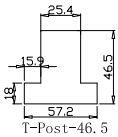

Louvre Quantity(叶片数量): 26

Louvre Size(叶片尺寸): 293.3mm

Rail Size(上下板尺寸): 345mm

Order No(订单号): JPK Alan West

Item(序号): 1

Room(房间号): Bay Left

Louvre Size(叶片类型): 64mm

Double Insert L Frame 50mm

Tilt rod type(拉杆类型): Off Set Tilt Rod(偏移拉杆)

Louvre Quantity(叶片数量): 26,26,26

Louvre Size(叶片尺寸): 385.8mm,470.3mm,390.8mm

Rail Size(上下板尺寸): 437.5mm,522mm,442.5mm

Order No(订单号): JPK Alan West

Item(序号): 2

Room(房间号): Bay Middle

Louvre Size(叶片类型): 64mm

NOTES:

Shutter Color:Timeless White(覆盖色)

Hinges Color:White(白色)

Qty(数量): 1

Material(材质): Balmoral Pine Wood(松木)

Configuration(窗扇结构): R,IN, 4Side, 41.3mm Butt, Double Insert L Frame 50mm

Tilt rod type(拉杆类型): Off Set Tilt Rod(偏移拉杆)

Louvre Quantity(叶片数量): 26

Louvre Size(叶片尺寸): 306.3mm

Rail Size(上下板尺寸): 358mm

Order No(订单号):JPK Alan West

Item(序号): 3

Room(房间号):Bay Middle

Louvre Size(叶片类型): 64mm