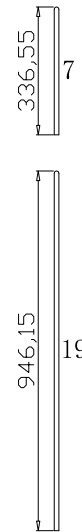

NOTES:

Shutter Color:Timeless White(覆盖色)

Hinges Color:White(白色)

Qty(数量): 1

Material(材质): Balmoral Pine Wood(松木)

Configuration(窗扇结构): R,IN, 4Side, 41.3mm Butt, Double Insert L Frame 50mm

Tilt rod type(拉杆类型): Off Set Tilt Rod(偏移拉杆)

Louvre Quantity(叶片数量): 26

Louvre Size(叶片尺寸): 306.3mm

Rail Size(上下板尺寸): 358mm

Order No(订单号):JPK Alan West

Item(序号): 3

Room(房间号):Bay Middle

Louvre Size(叶片类型): 64mm