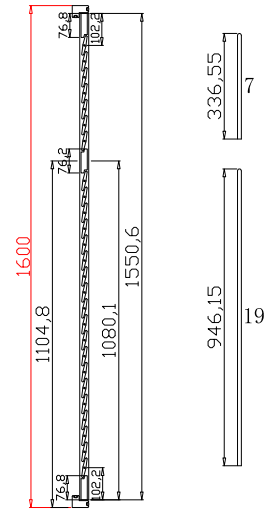

NOTES:

Shutter Color: Timeless White(覆盖色)

Hinges Color: White(白色)

Qty(数量): 1

Material(材质): Balmoral Pine Wood(松木)

Configuration(窗扇结构): LTRTR,IN, 4Side, 41.3mm Butt, Double Insert L Frame 50mm

Tilt rod type(拉杆类型): Off Set Tilt Rod(偏移拉杆)

Louvre Quantity(叶片数量): 26,26,26

Louvre Size(叶片尺寸): 385.8mm,470.3mm,390.8mm

Rail Size(上下板尺寸): 437.5mm,522mm,442.5mm

Order No(订单号): JPK Alan West

Item(序号): 2

Room(房间号): Bay Middle

Louvre Size(叶片类型): 64mm