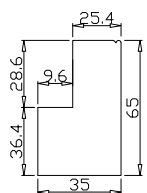

Louvre Quantity(叶片数量): 30

Louvre Size(叶片尺寸): 369.5mm

Rail Size(上下板尺寸): 421.2mm

Order No(订单号): CGS Jackie

Item(序号): 1

Room(房间号): Back bed

Louvre Size(叶片类型): 76mm

Double Insert L Frame 50mm

Louvre Quantity(叶片数量): 24

Louvre Size(叶片尺寸): 351.3mm

Rail Size(上下板尺寸): 378mm

Order No(订单号): CGS Jackie

Item(序号): 2

Room(房间号): Bathroom

Louvre Size(叶片类型): 76mm

Medium L Frame

Louvre Quantity(叶片数量): 24

Louvre Size(叶片尺寸): 361.3mm

Rail Size(上下板尺寸): 388mm

Order No(订单号): CGS Jackie

Item(序号): 3

Room(房间号): Kitchen

Louvre Size(叶片类型): 76mm

R

Louvre Quantity (叶片数量): 12

Louvre Size (叶片尺寸): 309.9mm

Rail Size (上下板尺寸): 336.6mm

Order No (订单号): CGS Jackie

Item (序号): 4

Room (房间号): Kitchen

Louvre Size (叶片类型): 76mm

Medium L Frame