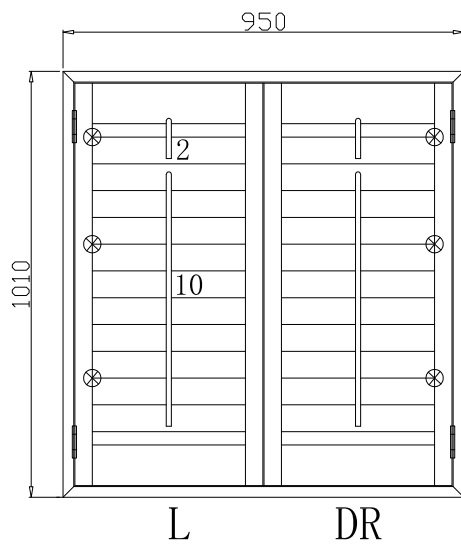

Louvre Quantity(叶片数量): 30

Louvre Size(叶片尺寸): 369.5mm

Rail Size(上下板尺寸): 421.2mm

Order No(订单号): CGS Jackie

Item(序号): 1

Room(房间号): Back bed

Louvre Size(叶片类型): 76mm

Double Insert L Frame 50mm

Louvre Quantity(叶片数量): 24

Louvre Size(叶片尺寸): 351.3mm

Rail Size(上下板尺寸): 378mm

Order No(订单号): CGS Jackie

Item(序号): 2

Room(房间号): Bathroom

Louvre Size(叶片类型): 76mm

Medium L Frame

Louvre Quantity(叶片数量): 24

Louvre Size(叶片尺寸): 361.3mm

Rail Size(上下板尺寸): 388mm

Order No(订单号): CGS Jackie

Item(序号): 3

Room(房间号): Kitchen

Louvre Size(叶片类型): 76mm

R

Louvre Quantity (叶片数量): 12

Louvre Size (叶片尺寸): 309.9mm

Rail Size (上下板尺寸): 336.6mm

Order No (订单号): CGS Jackie

Item (序号): 4

Room (房间号): Kitchen

Louvre Size (叶片类型): 76mm

Medium L Frame