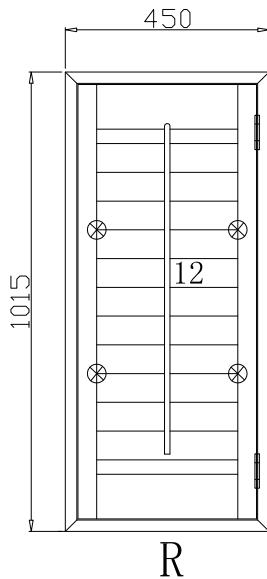

Louvre Quantity(叶片数量): 24

Louvre Size(叶片尺寸): 351.3mm

Rail Size(上下板尺寸): 378mm

Order No(订单号): CGS Jackie

Item(序号): 2

Room(房间号): Bathroom

Louvre Size(叶片类型): 76mm

Medium L Frame

Louvre Quantity(叶片数量): 24

Louvre Size(叶片尺寸): 361.3mm

Rail Size(上下板尺寸): 388mm

Order No(订单号): CGS Jackie

Item(序号): 3

Room(房间号): Kitchen

Louvre Size(叶片类型): 76mm

R

NOTES:

Shutter Color: Super White 001 (覆盖色)

Hinges Color: White (白色)

Qty (数量): 1

Material (材质): PVC

Configuration (窗扇结构): R, IN, 4Side, 41.3mm Butt, Medium L Frame

Tilt rod type (拉杆类型): Center tilt rod (中拉杆)

Louvre Quantity (叶片数量): 12

Louvre Size (叶片尺寸): 309.9mm

Rail Size (上下板尺寸): 336.6mm

Order No (订单号): CGS Jackie

Item (序号): 4

Room (房间号): Kitchen

Louvre Size (叶片类型): 76mm

Medium L Frame