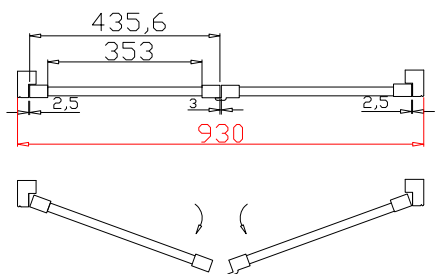

Louvre Quantity(叶片数量): 30

Louvre Size(叶片尺寸): 369.5mm

Rail Size(上下板尺寸): 421.2mm

Order No(订单号): CGS Jackie

Item(序号): 1

Room(房间号): Back bed

Louvre Size(叶片类型): 76mm

Double Insert L Frame 50mm

Louvre Quantity(叶片数量): 24

Louvre Size(叶片尺寸): 351.3mm

Rail Size(上下板尺寸): 378mm

Order No(订单号): CGS Jackie

Item(序号): 2

Room(房间号): Bathroom

Louvre Size(叶片类型): 76mm

Medium L Frame

Louvre Quantity(叶片数量): 24

Louvre Size(叶片尺寸): 361.3mm

Rail Size(上下板尺寸): 388mm

Order No(订单号): CGS Jackie

Item(序号): 3

Room(房间号): Kitchen

Louvre Size(叶片类型): 76mm

R

Louvre Quantity (叶片数量): 12

Louvre Size (叶片尺寸): 309.9mm

Rail Size (上下板尺寸): 336.6mm

Order No (订单号): CGS Jackie

Item (序号): 4

Room (房间号): Kitchen

Louvre Size (叶片类型): 76mm

Medium L Frame