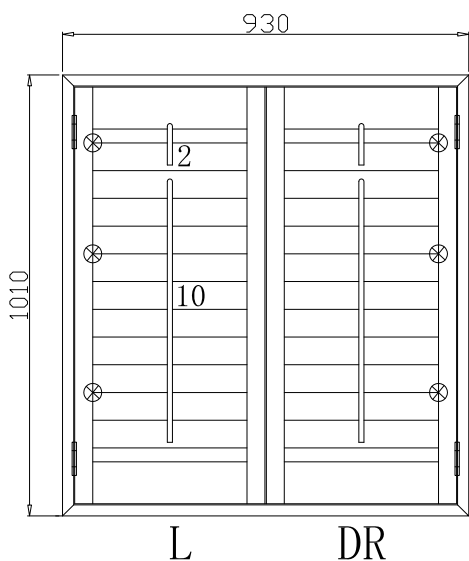

Louvre Quantity(叶片数量): 30

Louvre Size(叶片尺寸): 369.5mm

Rail Size(上下板尺寸): 421.2mm

Order No(订单号): CGS Jackie

Item(序号): 1

Room(房间号): Back bed

Louvre Size(叶片类型): 76mm

Double Insert L Frame 50mm

Louvre Quantity(叶片数量): 24

Louvre Size(叶片尺寸): 351.3mm

Rail Size(上下板尺寸): 378mm

Order No(订单号): CGS Jackie

Item(序号): 2

Room(房间号): Bathroom

Louvre Size(叶片类型): 76mm

Medium L Frame

Louvre Quantity(叶片数量): 24

Louvre Size(叶片尺寸): 361.3mm

Rail Size(上下板尺寸): 388mm

Order No(订单号): CGS Jackie

Item(序号): 3

Room(房间号): Kitchen

Louvre Size(叶片类型): 76mm

R

Louvre Quantity (叶片数量): 12

Louvre Size (叶片尺寸): 309.9mm

Rail Size (上下板尺寸): 336.6mm

Order No (订单号): CGS Jackie

Item (序号): 4

Room (房间号): Kitchen

Louvre Size (叶片类型): 76mm

Medium L Frame