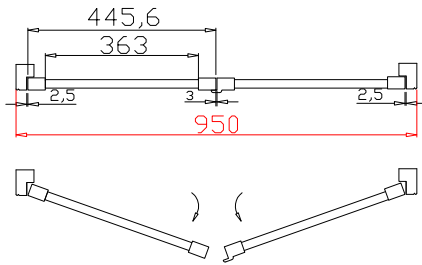

Louvre Quantity(叶片数量): 30

Louvre Size(叶片尺寸): 369.5mm

Rail Size(上下板尺寸): 421.2mm

Order No(订单号): CGS Jackie

Item(序号): 1

Room(房间号): Back bed

Louvre Size(叶片类型): 76mm

Double Insert L Frame 50mm

Louvre Quantity(叶片数量): 24

Louvre Size(叶片尺寸): 351.3mm

Rail Size(上下板尺寸): 378mm

Order No(订单号): CGS Jackie

Item(序号): 2

Room(房间号): Bathroom

Louvre Size(叶片类型): 76mm

Medium L Frame

Louvre Quantity(叶片数量): 24

Louvre Size(叶片尺寸): 361.3mm

Rail Size(上下板尺寸): 388mm

Order No(订单号): CGS Jackie

Item(序号): 3

Room(房间号): Kitchen

Louvre Size(叶片类型): 76mm

R

Louvre Quantity (叶片数量): 12

Louvre Size (叶片尺寸): 309.9mm

Rail Size (上下板尺寸): 336.6mm

Order No (订单号): CGS Jackie

Item (序号): 4

Room (房间号): Kitchen

Louvre Size (叶片类型): 76mm

Medium L Frame