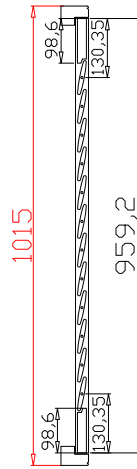

Louvre Quantity(叶片数量): 30

Louvre Size(叶片尺寸): 369.5mm

Rail Size(上下板尺寸): 421.2mm

Order No(订单号): CGS Jackie

Item(序号): 1

Room(房间号): Back bed

Louvre Size(叶片类型): 76mm

Double Insert L Frame 50mm

Louvre Quantity(叶片数量): 24

Louvre Size(叶片尺寸): 351.3mm

Rail Size(上下板尺寸): 378mm

Order No(订单号): CGS Jackie

Item(序号): 2

Room(房间号): Bathroom

Louvre Size(叶片类型): 76mm

Medium L Frame

Louvre Quantity(叶片数量): 24

Louvre Size(叶片尺寸): 361.3mm

Rail Size(上下板尺寸): 388mm

Order No(订单号): CGS Jackie

Item(序号): 3

Room(房间号): Kitchen

Louvre Size(叶片类型): 76mm

R

Louvre Quantity (叶片数量): 12

Louvre Size (叶片尺寸): 309.9mm

Rail Size (上下板尺寸): 336.6mm

Order No (订单号): CGS Jackie

Item (序号): 4

Room (房间号): Kitchen

Louvre Size (叶片类型): 76mm

Medium L Frame