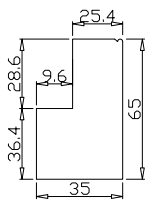

Louvre Quantity(叶片数量): 30

Louvre Size(叶片尺寸): 369.5mm

Rail Size(上下板尺寸): 421.2mm

Order No(订单号): CGS Jackie

Item(序号): 1

Room(房间号): Back bed

Louvre Size(叶片类型): 76mm

Double Insert L Frame 50mm

Louvre Quantity(叶片数量): 24

Louvre Size(叶片尺寸): 351.3mm

Rail Size(上下板尺寸): 378mm

Order No(订单号): CGS Jackie

Item(序号): 2

Room(房间号): Bathroom

Louvre Size(叶片类型): 76mm

Medium L Frame

Louvre Quantity(叶片数量): 24

Louvre Size(叶片尺寸): 361.3mm

Rail Size(上下板尺寸): 388mm

Order No(订单号): CGS Jackie

Item(序号): 3

Room(房间号): Kitchen

Louvre Size(叶片类型): 76mm

R

Louvre Quantity (叶片数量): 12

Louvre Size (叶片尺寸): 309.9mm

Rail Size (上下板尺寸): 336.6mm

Order No (订单号): CGS Jackie

Item (序号): 4

Room (房间号): Kitchen

Louvre Size (叶片类型): 76mm

Medium L Frame