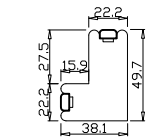

Louvre Quantity(叶片数量): 30

Louvre Size(叶片尺寸): 369.5mm

Rail Size(上下板尺寸): 421.2mm

Order No(订单号): CGS Jackie

Item(序号): 1

Room(房间号): Back bed

Louvre Size(叶片类型): 76mm

Double Insert L Frame 50mm

Louvre Quantity(叶片数量): 24

Louvre Size(叶片尺寸): 351.3mm

Rail Size(上下板尺寸): 378mm

Order No(订单号): CGS Jackie

Item(序号): 2

Room(房间号): Bathroom

Louvre Size(叶片类型): 76mm

Medium L Frame

Louvre Quantity(叶片数量): 24

Louvre Size(叶片尺寸): 361.3mm

Rail Size(上下板尺寸): 388mm

Order No(订单号): CGS Jackie

Item(序号): 3

Room(房间号): Kitchen

Louvre Size(叶片类型): 76mm

R

Louvre Quantity (叶片数量): 12

Louvre Size (叶片尺寸): 309.9mm

Rail Size (上下板尺寸): 336.6mm

Order No (订单号): CGS Jackie

Item (序号): 4

Room (房间号): Kitchen

Louvre Size (叶片类型): 76mm

Medium L Frame