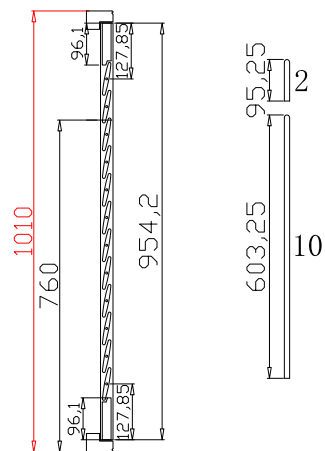

Louvre Quantity(叶片数量): 30

Louvre Size(叶片尺寸): 369.5mm

Rail Size(上下板尺寸): 421.2mm

Order No(订单号): CGS Jackie

Item(序号): 1

Room(房间号): Back bed

Louvre Size(叶片类型): 76mm

Double Insert L Frame 50mm

Louvre Quantity(叶片数量): 24

Louvre Size(叶片尺寸): 351.3mm

Rail Size(上下板尺寸): 378mm

Order No(订单号): CGS Jackie

Item(序号): 2

Room(房间号): Bathroom

Louvre Size(叶片类型): 76mm

Medium L Frame

Louvre Quantity(叶片数量): 24

Louvre Size(叶片尺寸): 361.3mm

Rail Size(上下板尺寸): 388mm

Order No(订单号): CGS Jackie

Item(序号): 3

Room(房间号): Kitchen

Louvre Size(叶片类型): 76mm

R

Louvre Quantity (叶片数量): 12

Louvre Size (叶片尺寸): 309.9mm

Rail Size (上下板尺寸): 336.6mm

Order No (订单号): CGS Jackie

Item (序号): 4

Room (房间号): Kitchen

Louvre Size (叶片类型): 76mm

Medium L Frame