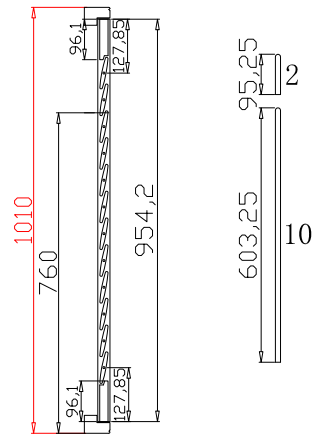

Louvre Quantity(叶片数量): 30

Louvre Size(叶片尺寸): 369.5mm

Rail Size(上下板尺寸): 421.2mm

Order No(订单号): CGS Jackie

Item(序号): 1

Room(房间号): Back bed

Louvre Size(叶片类型): 76mm

Double Insert L Frame 50mm

Louvre Quantity(叶片数量): 24

Louvre Size(叶片尺寸): 351.3mm

Rail Size(上下板尺寸): 378mm

Order No(订单号): CGS Jackie

Item(序号): 2

Room(房间号): Bathroom

Louvre Size(叶片类型): 76mm

Medium L Frame

Louvre Quantity(叶片数量): 24

Louvre Size(叶片尺寸): 361.3mm

Rail Size(上下板尺寸): 388mm

Order No(订单号): CGS Jackie

Item(序号): 3

Room(房间号): Kitchen

Louvre Size(叶片类型): 76mm

R

Louvre Quantity (叶片数量): 12

Louvre Size (叶片尺寸): 309.9mm

Rail Size (上下板尺寸): 336.6mm

Order No (订单号): CGS Jackie

Item (序号): 4

Room (房间号): Kitchen

Louvre Size (叶片类型): 76mm

Medium L Frame