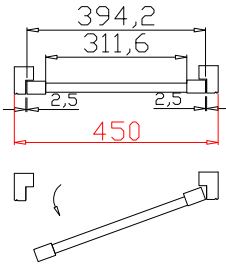

Louvre Quantity(叶片数量): 30

Louvre Size(叶片尺寸): 369.5mm

Rail Size(上下板尺寸): 421.2mm

Order No(订单号): CGS Jackie

Item(序号): 1

Room(房间号): Back bed

Louvre Size(叶片类型): 76mm

Double Insert L Frame 50mm

Louvre Quantity(叶片数量): 24

Louvre Size(叶片尺寸): 351.3mm

Rail Size(上下板尺寸): 378mm

Order No(订单号): CGS Jackie

Item(序号): 2

Room(房间号): Bathroom

Louvre Size(叶片类型): 76mm

Medium L Frame

Louvre Quantity(叶片数量): 24

Louvre Size(叶片尺寸): 361.3mm

Rail Size(上下板尺寸): 388mm

Order No(订单号): CGS Jackie

Item(序号): 3

Room(房间号): Kitchen

Louvre Size(叶片类型): 76mm

R

Louvre Quantity (叶片数量): 12

Louvre Size (叶片尺寸): 309.9mm

Rail Size (上下板尺寸): 336.6mm

Order No (订单号): CGS Jackie

Item (序号): 4

Room (房间号): Kitchen

Louvre Size (叶片类型): 76mm

Medium L Frame