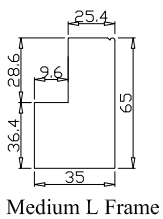

NOTES:

Medium L Frame

Shutter Color: Super White 001(覆盖色)

Hinges Color: White(白色)

Qty(数量): 1

Material(材质): PVC

Configuration(窗扇结构): L-DR,IN, 4Side, 41.3mm Astrigal, Medium L Frame

Tilt rod type(拉杆类型): Center tilt rod(中拉杆)

Louvre Quantity(叶片数量): 24

Louvre Size(叶片尺寸): 361.3mm

Rail Size(上下板尺寸): 388mm

Order No(订单号): CGS Jackie

Item(序号): 3

Room(房间号): Kitchen

Louvre Size(叶片类型): 76mm