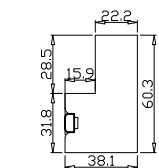

Louvre Quantity(叶片数量): 32

Louvre Size(叶片尺寸): 455mm

Rail Size(上下板尺寸): 506.7mm

窗扇左压右, 左扇先打开

Order No(订单号): JPK Collinson 2

Item(序号): 4

Room(房间号): Study

Louvre Size(叶片类型): 76mm

Rail Size(上下板尺寸): 363.7mm

窗扇左压右，左扇先打开

Order No(订单号): JPK Collinson 2

Item(序号): 5

Room(房间号): Lounge Side Window

Louvre Size(叶片类型): 76mm

Deep Plain L Frame 60mm

Open First

Tilt rod type(拉杆类型): Easy tilt rod(齿条拉杆)

Louvre Quantity(叶片数量): 28

Louvre Size(叶片尺寸): 456.5mm

Rail Size(上下板尺寸): 508.2mm

窗扇左压右，左扇先打开

Order No(订单号): JPK Collinson 2

Item(序号): 6

Room(房间号): Left Rear Bed