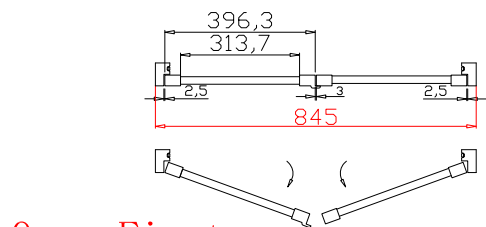

Open First

8

8

NOTES:

Shutter Color: Timeless White(覆盖色)

Hinges Color: White(白色)

Qty(数量): 1

Material(材质): Balmoral Pine Wood(松木)

Configuration(窗扇结构): LD-R, IN, 4Side, 41.3mm Astrigal, Deep Plain L Frame 60mm

Tilt rod type(拉杆类型): Easy tilt rod(齿条拉杆)

Louvre Quantity(叶片数量): 32

Louvre Size(叶片尺寸): 312mm

Rail Size(上下板尺寸): 363.7mm

窗扇左压右，左扇先打开

Order No(订单号): JPK Collinson 2

Item(序号): 5

Room(房间号): Lounge Side Window

Louvre Size(叶片类型): 76mm