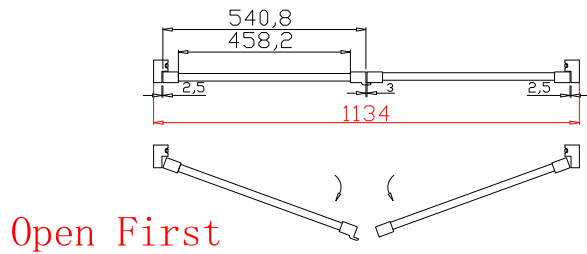

Material(材质): Balmoral Pine Wood(松木)

Configuration(窗扇结构): LD-R, IN, 4Side, 41.3mm Astrigal, Deep Plain L Frame 60mm

Tilt rod type(拉杆类型): Easy tilt rod(齿条拉杆)

Louvre Quantity(叶片数量): 32

Louvre Size(叶片尺寸): 312mm

Rail Size(上下板尺寸): 363.7mm

窗扇左压右，左扇先打开

Order No(订单号): JPK Collinson 2

Item(序号): 5

Room(房间号): Lounge Side Window

Louvre Size(叶片类型): 76mm

Deep Plain L Frame 60mm

Open First

Tilt rod type(拉杆类型): Easy tilt rod(齿条拉杆)

Louvre Quantity(叶片数量): 28

Louvre Size(叶片尺寸): 456.5mm

Rail Size(上下板尺寸): 508.2mm

窗扇左压右，左扇先打开

Order No(订单号): JPK Collinson 2

Item(序号): 6

Room(房间号): Left Rear Bed