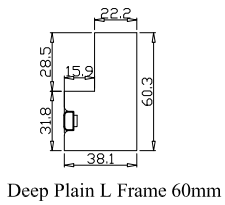

Tilt rod type(拉杆类型): Easy tilt rod(齿条拉杆)

Louvre Quantity(叶片数量): 28

Louvre Size(叶片尺寸): 456.5mm

Rail Size(上下板尺寸): 508.2mm

窗扇左压右，左扇先打开

Order No(订单号): JPK Collinson 2

Item(序号): 6

Room(房间号): Left Rear Bed

Material(材质): Balmoral Pine Wood(松木)

Configuration(窗扇结构): L-DR,IN, 4Side, 41.3mm Astrigal, Deep Plain L Frame 60mm

Tilt rod type(拉杆类型): Easy tilt rod(齿条拉杆)

Louvre Quantity(叶片数量): 28

Louvre Size(叶片尺寸): 454mm

Rail Size(上下板尺寸): 505.7mm

Order No(订单号):JPK Collinson 2

Item(序号): 7

Room(房间号):Right Rear Bed

Louvre Size(叶片类型): 76mm

Deep Plain L Frame 60mm

Open First

7