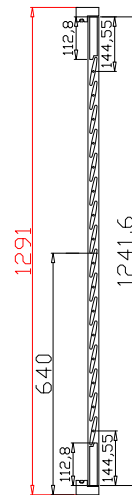

Material(材质): Balmoral Pine Wood(松木)

Configuration(窗扇结构): R, IN, 4Side, 41.3mm Butt, Deep Plain L Frame 60mm

Tilt rod type(拉杆类型): Easy tilt rod(齿条拉杆)

Louvre Quantity(叶片数量): 16

Louvre Size(叶片尺寸): 365.3mm

Rail Size(上下板尺寸): 417mm

Order No(订单号): JPK Collinson 2

Item(序号): 3

Room(房间号): Lounge Bay Right

Louvre Size(叶片类型): 76mm

Deep Plain L Frame 60mm

Open First

8

8

Louvre Quantity(叶片数量): 32

Louvre Size(叶片尺寸): 455mm

Rail Size(上下板尺寸): 506.7mm

窗扇左压右, 左扇先打开

Order No(订单号): JPK Collinson 2

Item(序号): 4

Room(房间号): Study

Louvre Size(叶片类型): 76mm

Rail Size(上下板尺寸): 363.7mm

窗扇左压右，左扇先打开

Order No(订单号): JPK Collinson 2

Item(序号): 5

Room(房间号): Lounge Side Window

Louvre Size(叶片类型): 76mm

Deep Plain L Frame 60mm

Open First