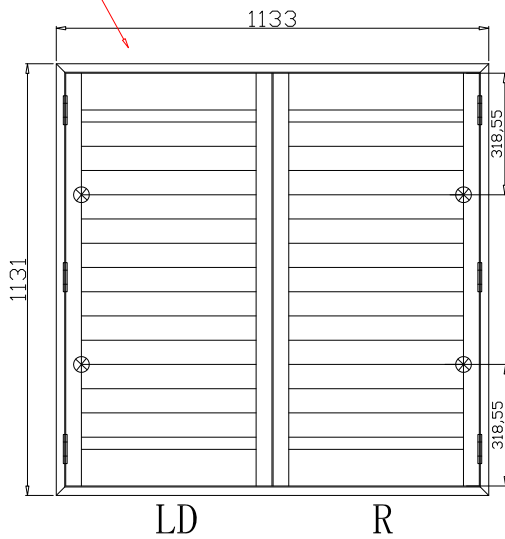

Material(材质): Balmoral Pine Wood(松木)

Configuration(窗扇结构): L-DR,IN, 4Side, 41.3mm Astrigal, Deep Plain L Frame 60mm

Tilt rod type(拉杆类型): Easy tilt rod(齿条拉杆)

Louvre Quantity(叶片数量): 28

Louvre Size(叶片尺寸): 454mm

Rail Size(上下板尺寸): 505.7mm

Order No(订单号):JPK Collinson 2

Item(序号): 7

Room(房间号):Right Rear Bed

Louvre Size(叶片类型): 76mm

Deep Plain L Frame 60mm

Open First

7