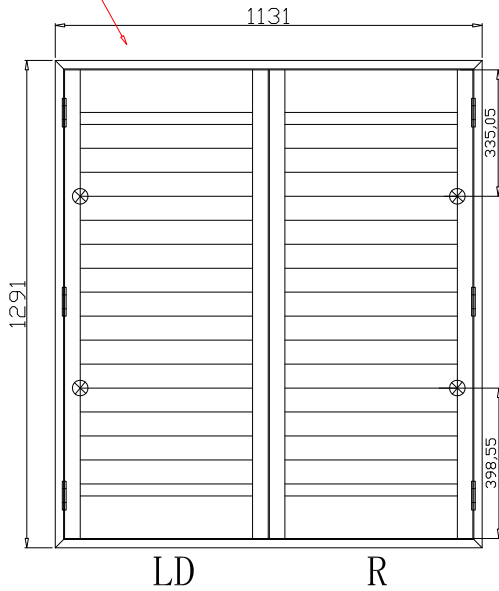

Material(材质): Balmoral Pine Wood(松木)

Configuration(窗扇结构): R, IN, 4Side, 41.3mm Butt, Deep Plain L Frame 60mm

Tilt rod type(拉杆类型): Easy tilt rod(齿条拉杆)

Louvre Quantity(叶片数量): 16

Louvre Size(叶片尺寸): 365.3mm

Rail Size(上下板尺寸): 417mm

Order No(订单号): JPK Collinson 2

Item(序号): 3

Room(房间号): Lounge Bay Right

Louvre Size(叶片类型): 76mm

Deep Plain L Frame 60mm

Open First

8

8

Louvre Quantity(叶片数量): 32

Louvre Size(叶片尺寸): 455mm

Rail Size(上下板尺寸): 506.7mm

窗扇左压右, 左扇先打开

Order No(订单号): JPK Collinson 2

Item(序号): 4

Room(房间号): Study

Louvre Size(叶片类型): 76mm