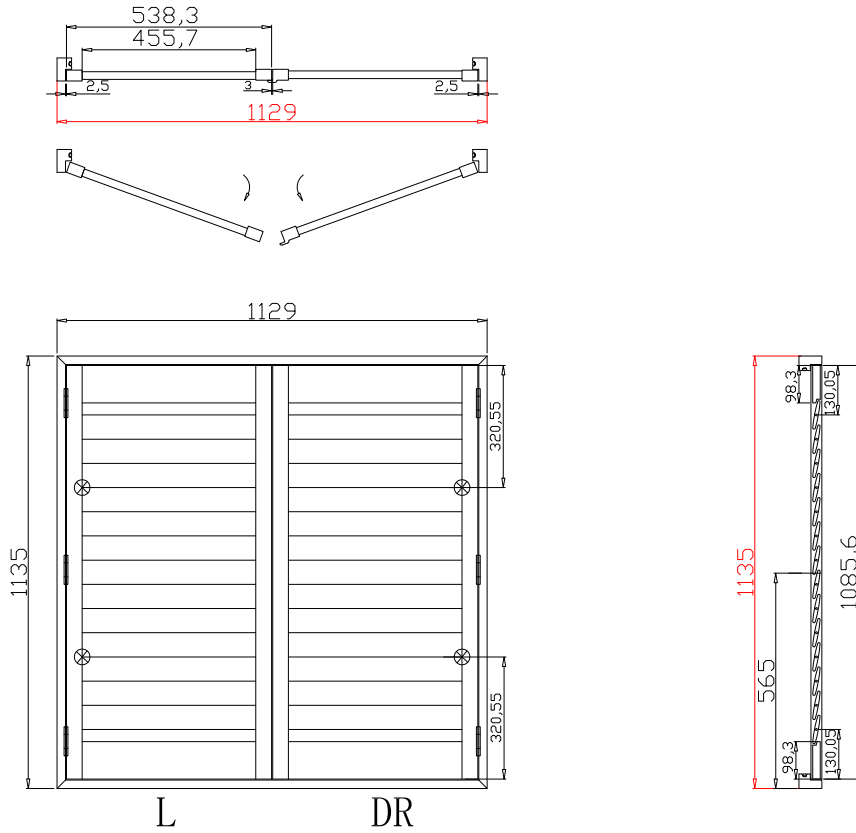

7

7

NOTES:

Shutter Color:Timeless White(覆盖色)

Hinges Color:White(白色)

Qty(数量): 1

Material(材质): Balmoral Pine Wood(松木)

Configuration(窗扇结构): L-DR,IN, 4Side, 41.3mm Astrigal, Deep Plain L Frame 60mm

Tilt rod type(拉杆类型): Easy tilt rod(齿条拉杆)

Louvre Quantity(叶片数量): 28

Louvre Size(叶片尺寸): 454mm

Rail Size(上下板尺寸): 505.7mm

Order No(订单号):JPK Collinson 2

Item(序号): 7

Room(房间号):Right Rear Bed

Louvre Size(叶片类型): 76mm