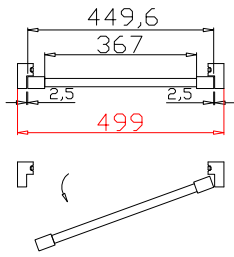

∞

∞

R

NOTES:

Shutter Color: Timeless White(覆盖色)

Hinges Color: White(白色)

Qty(数量): 1

Material(材质): Balmoral Pine Wood(松木)

Configuration(窗扇结构): R, IN, 4Side, 41.3mm Butt, Deep Plain L Frame 60mm

Tilt rod type(拉杆类型): Easy tilt rod(齿条拉杆)

Louvre Quantity(叶片数量): 16

Louvre Size(叶片尺寸): 365.3mm

Rail Size(上下板尺寸): 417mm

Order No(订单号): JPK Collinson 2

Item(序号): 3

Room(房间号): Lounge Bay Right

Louvre Size(叶片类型): 76mm