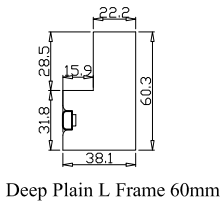

Material(材质): Balmoral Pine Wood(松木)

Configuration(窗扇结构): R, IN, 4Side, 41.3mm Butt, Deep Plain L Frame 60mm

Tilt rod type(拉杆类型): Easy tilt rod(齿条拉杆)

Louvre Quantity(叶片数量): 16

Louvre Size(叶片尺寸): 365.3mm

Rail Size(上下板尺寸): 417mm

Rail Size(上下板尺寸): 363.7mm

窗扇左压右，左扇先打开

Order No(订单号): JPK Collinson 2

Item(序号): 5

Room(房间号): Lounge Side Window

Louvre Size(叶片类型): 76mm

Deep Plain L Frame 60mm

Open First

Rail Size(上下板尺寸): 505.7mm

Order No(订单号):JPK Collinson 2

Item(序号): 7

Room(房间号):Right Rear Bed

Louvre Size(叶片类型): 76mm

Deep Plain L Frame 60mm

Open First

7

Louvre Quantity(叶片数量): 28

Louvre Size(叶片尺寸): 456mm

Rail Size(上下板尺寸): 507.7mm

窗扇左压右，左扇先打开

Order No(订单号): JPK Collinson 2

Item(序号): 8

Room(房间号): Front Bed

Louvre Size(叶片类型): 76mm