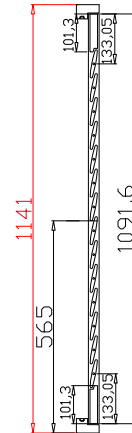

Louvre Quantity(叶片数量): 32

Louvre Size(叶片尺寸): 455mm

Rail Size(上下板尺寸): 506.7mm

窗扇左压右, 左扇先打开

Order No(订单号): JPK Collinson 2

Item(序号): 4

Room(房间号): Study

Louvre Size(叶片类型): 76mm

Rail Size(上下板尺寸): 363.7mm

窗扇左压右，左扇先打开

Order No(订单号): JPK Collinson 2

Item(序号): 5

Room(房间号): Lounge Side Window

Louvre Size(叶片类型): 76mm

Deep Plain L Frame 60mm

Open First

Tilt rod type(拉杆类型): Easy tilt rod(齿条拉杆)

Louvre Quantity(叶片数量): 28

Louvre Size(叶片尺寸): 456.5mm

Rail Size(上下板尺寸): 508.2mm

窗扇左压右，左扇先打开

Order No(订单号): JPK Collinson 2

Item(序号): 6

Room(房间号): Left Rear Bed

Rail Size(上下板尺寸): 505.7mm

Order No(订单号):JPK Collinson 2

Item(序号): 7

Room(房间号):Right Rear Bed

Louvre Size(叶片类型): 76mm

Deep Plain L Frame 60mm

Open First

7