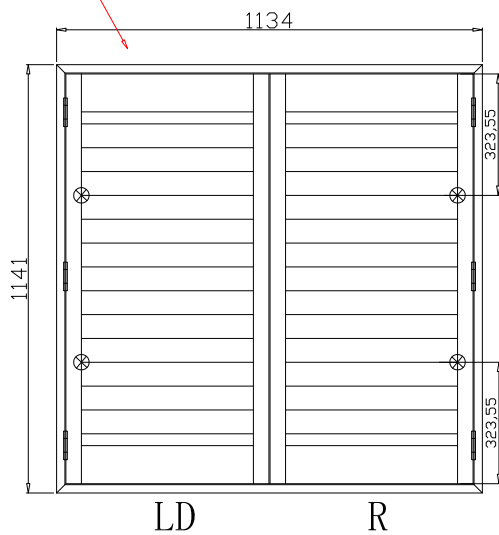

Rail Size(上下板尺寸): 363.7mm

窗扇左压右，左扇先打开

Order No(订单号): JPK Collinson 2

Item(序号): 5

Room(房间号): Lounge Side Window

Louvre Size(叶片类型): 76mm

Deep Plain L Frame 60mm

Open First

Tilt rod type(拉杆类型): Easy tilt rod(齿条拉杆)

Louvre Quantity(叶片数量): 28

Louvre Size(叶片尺寸): 456.5mm

Rail Size(上下板尺寸): 508.2mm

窗扇左压右，左扇先打开

Order No(订单号): JPK Collinson 2

Item(序号): 6

Room(房间号): Left Rear Bed