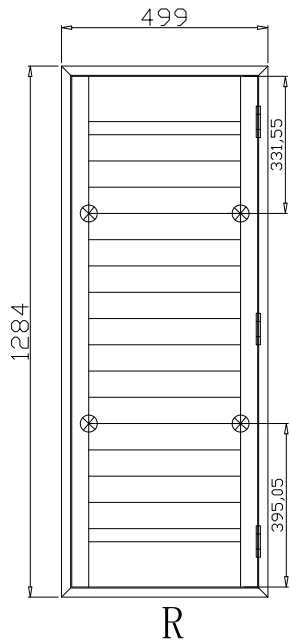

∞

∞

R

NOTES:

Shutter Color: Timeless White(覆盖色)

Hinges Color: White(白色)

Qty(数量): 1

Material(材质): Balmoral Pine Wood(松木)

Configuration(窗扇结构): R, IN, 4Side, 41.3mm Butt, Deep Plain L Frame 60mm

Tilt rod type(拉杆类型): Easy tilt rod(齿条拉杆)

Louvre Quantity(叶片数量): 16

Louvre Size(叶片尺寸): 365.3mm

Rail Size(上下板尺寸): 417mm

Order No(订单号): JPK Collinson 2

Item(序号): 3

Room(房间号): Lounge Bay Right

Louvre Size(叶片类型): 76mm