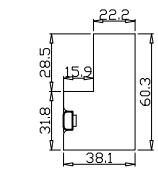

Rail Size(上下板尺寸): 363.7mm

窗扇左压右，左扇先打开

Order No(订单号): JPK Collinson 2

Item(序号): 5

Room(房间号): Lounge Side Window

Louvre Size(叶片类型): 76mm

Deep Plain L Frame 60mm

Open First

Tilt rod type(拉杆类型): Easy tilt rod(齿条拉杆)

Louvre Quantity(叶片数量): 28

Louvre Size(叶片尺寸): 456.5mm

Rail Size(上下板尺寸): 508.2mm

窗扇左压右，左扇先打开

Order No(订单号): JPK Collinson 2

Item(序号): 6

Room(房间号): Left Rear Bed

Louvre Size(叶片类型): 76mm

Deep Plain L Frame 60mm

7

7

NOTES:

Shutter Color:Timeless White(覆盖色)

Hinges Color:White(白色)

Qty(数量): 1

Rail Size(上下板尺寸): 505.7mm

Order No(订单号):JPK Collinson 2

Item(序号): 7

Room(房间号):Right Rear Bed

Louvre Size(叶片类型): 76mm

Deep Plain L Frame 60mm

Open First

7