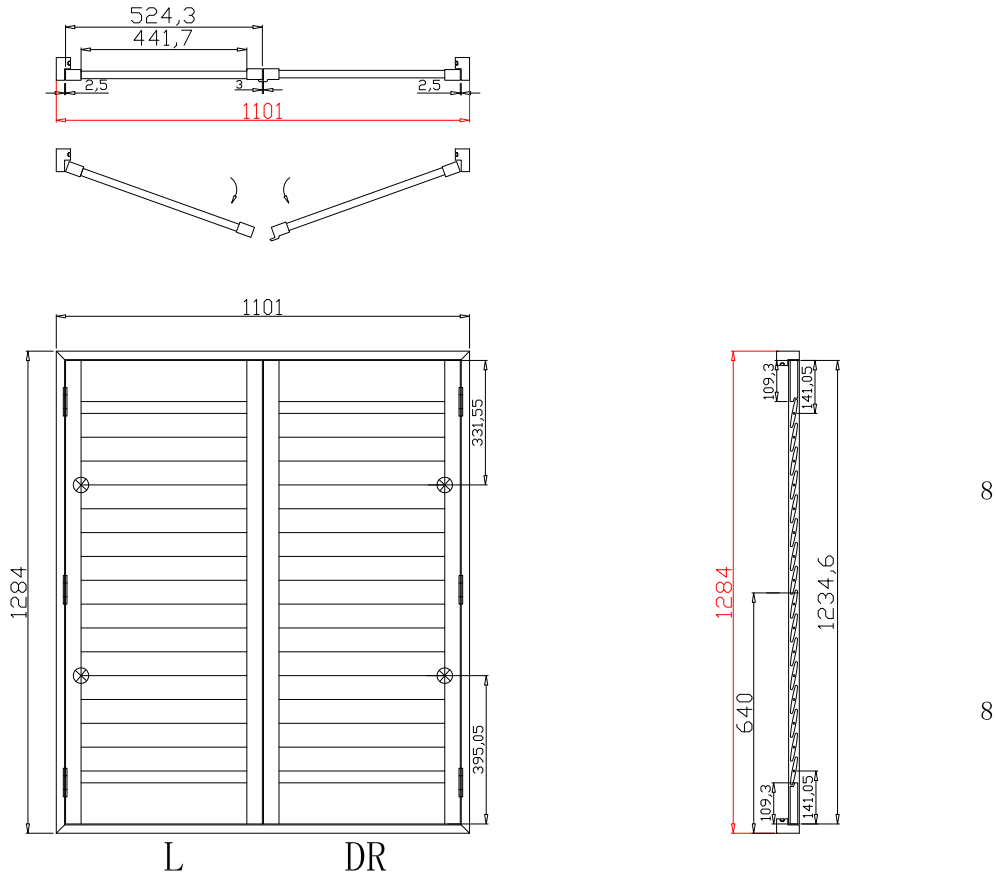

NOTES:

Shutter Color: Timeless White(覆盖色)

Hinges Color: White(白色)

Qty(数量): 1

Material(材质): Balmoral Pine Wood(松木)

Configuration(窗扇结构): L-DR, IN, 4Side, 41.3mm Astrigal, Deep Plain L Frame 60mm

Tilt rod type(拉杆类型): Easy tilt rod(齿条拉杆)

Louvre Quantity(叶片数量): 32

Louvre Size(叶片尺寸): 440mm

Rail Size(上下板尺寸): 491.7mm

Order No(订单号): JPK Collinson 2

Item(序号): 2

Room(房间号): Lounge Bay Middle

Louvre Size(叶片类型): 76mm