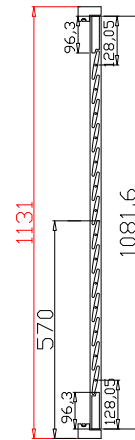

Louvre Quantity(叶片数量): 32

Louvre Size(叶片尺寸): 455mm

Rail Size(上下板尺寸): 506.7mm

窗扇左压右, 左扇先打开

Order No(订单号): JPK Collinson 2

Item(序号): 4

Room(房间号): Study

Louvre Size(叶片类型): 76mm

Rail Size(上下板尺寸): 363.7mm

窗扇左压右，左扇先打开

Order No(订单号): JPK Collinson 2

Item(序号): 5

Room(房间号): Lounge Side Window

Louvre Size(叶片类型): 76mm

Deep Plain L Frame 60mm

Open First

Rail Size(上下板尺寸): 505.7mm

Order No(订单号):JPK Collinson 2

Item(序号): 7

Room(房间号):Right Rear Bed

Louvre Size(叶片类型): 76mm

Deep Plain L Frame 60mm

Open First

7

Louvre Quantity(叶片数量): 28

Louvre Size(叶片尺寸): 456mm

Rail Size(上下板尺寸): 507.7mm

窗扇左压右，左扇先打开

Order No(订单号): JPK Collinson 2

Item(序号): 8

Room(房间号): Front Bed

Louvre Size(叶片类型): 76mm