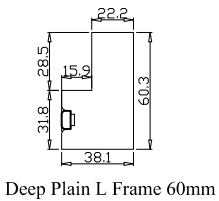

Material(材质): Balmoral Pine Wood(松木)

Configuration(窗扇结构): R, IN, 4Side, 41.3mm Butt, Deep Plain L Frame 60mm

Tilt rod type(拉杆类型): Easy tilt rod(齿条拉杆)

Louvre Quantity(叶片数量): 16

Louvre Size(叶片尺寸): 365.3mm

Rail Size(上下板尺寸): 417mm

Louvre Quantity(叶片数量): 32

Louvre Size(叶片尺寸): 455mm

Rail Size(上下板尺寸): 506.7mm

窗扇左压右, 左扇先打开

Order No(订单号): JPK Collinson 2

Item(序号): 4

Room(房间号): Study

Louvre Size(叶片类型): 76mm

Material(材质): Balmoral Pine Wood(松木)

Configuration(窗扇结构): LD-R, IN, 4Side, 41.3mm Astrigal, Deep Plain L Frame 60mm

Tilt rod type(拉杆类型): Easy tilt rod(齿条拉杆)

Louvre Quantity(叶片数量): 32

Louvre Size(叶片尺寸): 312mm