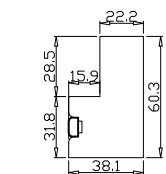

Tilt rod type(拉杆类型): Easy tilt rod(齿条拉杆)

Louvre Quantity(叶片数量): 16

Louvre Size(叶片尺寸): 358.3mm

Rail Size(上下板尺寸): 410mm

Order No(订单号): JPK Collinson 2

Item(序号): 1

Room(房间号): Lounge Bay Left

Louvre Size(叶片类型): 76mm

Tilt rod type(拉杆类型): Easy tilt rod(齿条拉杆)

Louvre Quantity(叶片数量): 32

Louvre Size(叶片尺寸): 440mm

Rail Size(上下板尺寸): 491.7mm

Order No(订单号): JPK Collinson 2

Item(序号): 2

Room(房间号): Lounge Bay Middle

Louvre Size(叶片类型): 76mm

Rail Size(上下板尺寸): 505.7mm

Order No(订单号):JPK Collinson 2

Item(序号): 7

Room(房间号):Right Rear Bed

Louvre Size(叶片类型): 76mm

Deep Plain L Frame 60mm

Open First

7