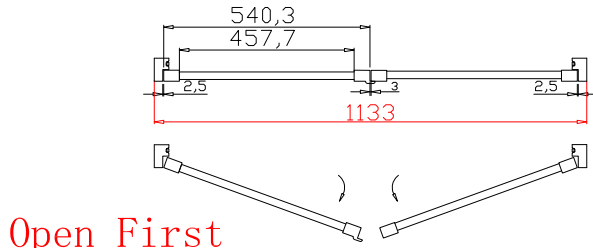

Material(材质): Balmoral Pine Wood(松木)

Configuration(窗扇结构): L-DR,IN, 4Side, 41.3mm Astrigal, Deep Plain L Frame 60mm

Tilt rod type(拉杆类型): Easy tilt rod(齿条拉杆)

Louvre Quantity(叶片数量): 28

Louvre Size(叶片尺寸): 454mm

Rail Size(上下板尺寸): 505.7mm

Order No(订单号):JPK Collinson 2

Item(序号): 7

Room(房间号):Right Rear Bed

Louvre Size(叶片类型): 76mm

Deep Plain L Frame 60mm

Open First

7