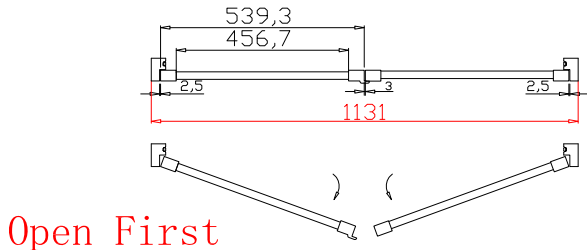

Material(材质): Balmoral Pine Wood(松木)

Configuration(窗扇结构): R, IN, 4Side, 41.3mm Butt, Deep Plain L Frame 60mm

Tilt rod type(拉杆类型): Easy tilt rod(齿条拉杆)

Louvre Quantity(叶片数量): 16

Louvre Size(叶片尺寸): 365.3mm

Rail Size(上下板尺寸): 417mm

Order No(订单号): JPK Collinson 2

Item(序号): 3

Room(房间号): Lounge Bay Right

Louvre Size(叶片类型): 76mm

Deep Plain L Frame 60mm

Open First

8

8