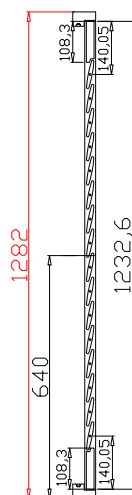

8

8

NOTES:

Shutter Color: Timeless White(覆盖色)

Hinges Color: White(白色)

Qty(数量): 1

Material(材质): Balmoral Pine Wood(松木)

Configuration(窗扇结构): LD-R, IN, 4Side, 41.3mm Astrigal, Deep Plain L Frame 60mm

Tilt rod type(拉杆类型): Easy tilt rod(齿条拉杆)

Louvre Quantity(叶片数量): 32

Louvre Size(叶片尺寸): 312mm

Rail Size(上下板尺寸): 363.7mm

窗扇左压右，左扇先打开

Order No(订单号): JPK Collinson 2

Item(序号): 5

Room(房间号): Lounge Side Window

Louvre Size(叶片类型): 76mm