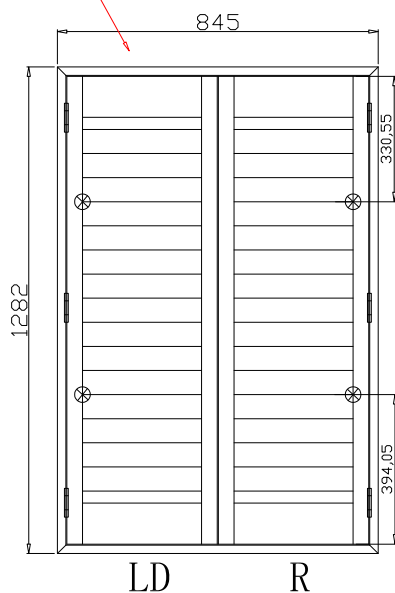

8

8

NOTES:

Shutter Color: Timeless White(覆盖色)

Hinges Color: White(白色)

Qty(数量): 1

Material(材质): Balmoral Pine Wood(松木)

Configuration(窗扇结构): LD-R, IN, 4Side, 41.3mm Astrigal, Deep Plain L Frame 60mm

Tilt rod type(拉杆类型): Easy tilt rod(齿条拉杆)

Louvre Quantity(叶片数量): 32

Louvre Size(叶片尺寸): 312mm

Rail Size(上下板尺寸): 363.7mm

窗扇左压右，左扇先打开

Order No(订单号): JPK Collinson 2

Item(序号): 5

Room(房间号): Lounge Side Window

Louvre Size(叶片类型): 76mm