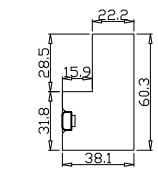

Tilt rod type(拉杆类型): Easy tilt rod(齿条拉杆)

Louvre Quantity(叶片数量): 16

Louvre Size(叶片尺寸): 358.3mm

Rail Size(上下板尺寸): 410mm

Order No(订单号): JPK Collinson 2

Item(序号): 1

Room(房间号): Lounge Bay Left

Louvre Size(叶片类型): 76mm

Tilt rod type(拉杆类型): Easy tilt rod(齿条拉杆)

Louvre Quantity(叶片数量): 32

Louvre Size(叶片尺寸): 440mm

Rail Size(上下板尺寸): 491.7mm

Order No(订单号): JPK Collinson 2

Item(序号): 2

Room(房间号): Lounge Bay Middle

Louvre Size(叶片类型): 76mm

Material(材质): Balmoral Pine Wood(松木)

Configuration(窗扇结构): R, IN, 4Side, 41.3mm Butt, Deep Plain L Frame 60mm

Tilt rod type(拉杆类型): Easy tilt rod(齿条拉杆)

Louvre Quantity(叶片数量): 16

Louvre Size(叶片尺寸): 365.3mm

Rail Size(上下板尺寸): 417mm

Rail Size(上下板尺寸): 505.7mm

Order No(订单号):JPK Collinson 2

Item(序号): 7

Room(房间号):Right Rear Bed

Louvre Size(叶片类型): 76mm

Deep Plain L Frame 60mm

Open First

7