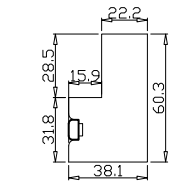

Material(材质): Balmoral Pine Wood(松木)

Configuration(窗扇结构): R, IN, 4Side, 41.3mm Butt, Deep Plain L Frame 60mm

Tilt rod type(拉杆类型): Easy tilt rod(齿条拉杆)

Louvre Quantity(叶片数量): 16

Louvre Size(叶片尺寸): 365.3mm

Rail Size(上下板尺寸): 417mm

Order No(订单号): JPK Collinson 2

Item(序号): 3

Room(房间号): Lounge Bay Right

Louvre Size(叶片类型): 76mm

Deep Plain L Frame 60mm

Open First

8

8

Louvre Quantity(叶片数量): 32

Louvre Size(叶片尺寸): 455mm

Rail Size(上下板尺寸): 506.7mm

窗扇左压右, 左扇先打开

Order No(订单号): JPK Collinson 2

Item(序号): 4

Room(房间号): Study

Louvre Size(叶片类型): 76mm

Rail Size(上下板尺寸): 505.7mm

Order No(订单号):JPK Collinson 2

Item(序号): 7

Room(房间号):Right Rear Bed

Louvre Size(叶片类型): 76mm

Deep Plain L Frame 60mm

Open First

7