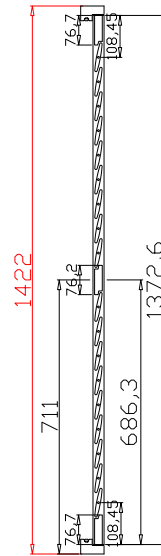

Louvre Size(叶片尺寸): 447mm

Rail Size(上下板尺寸): 498.7mm

Order No(订单号): STO 16505

Item(序号): 2

Room(房间号): LR

Louvre Size(叶片类型): 76mm

Deep Plain L Frame 60mm

9

Louvre Quantity(叶片数量): 36

Louvre Size(叶片尺寸): 447mm

Rail Size(上下板尺寸): 498.7mm

Order No(订单号): STO 16505

Item(序号): 3

Room(房间号): LR

Louvre Size(叶片类型): 76mm

Deep Plain L Frame 60mm

Rail Size(上下板尺寸): 499.7mm

Order No(订单号): STO 16505

Item(序号): 5

Room(房间号): OFFICE

Louvre Size(叶片类型): 76mm

Deep Plain L Frame 60mm

9

9

Louvre Quantity(叶片数量): 36

Louvre Size(叶片尺寸): 458.5mm

Rail Size(上下板尺寸): 510.2mm

Order No(订单号): STO 16505

Item(序号): 6

Room(房间号): OFFICE

Louvre Size(叶片类型): 76mm