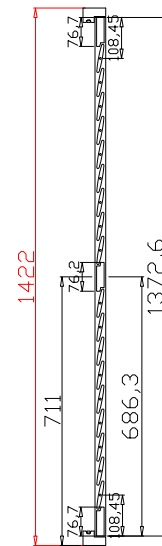

9

9

NOTES:

Shutter Color: Super White 001(覆盖色)

Hinges Color: White(白色)

Qty(数量): 1

Material(材质): Balmoral Pine Wood(松木)

Configuration(窗扇结构): L-DR, IN, 4Side, 41.3mm Astrigal, Deep Plain L Frame 60mm

Tilt rod type(拉杆类型): Easy tilt rod(齿条拉杆)

Louvre Quantity(叶片数量): 36

Louvre Size(叶片尺寸): 448mm

Rail Size(上下板尺寸): 499.7mm

Order No(订单号): STO 16505

Item(序号): 5

Room(房间号): OFFICE

Louvre Size(叶片类型): 76mm