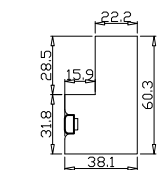

Deep Plain L Frame 60mm