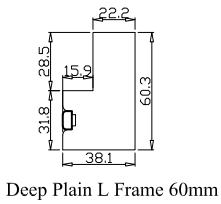

Louvre Size(叶片尺寸): 447mm

Rail Size(上下板尺寸): 498.7mm

Order No(订单号): STO 16505

Item(序号): 2

Room(房间号): LR

Louvre Size(叶片类型): 76mm

Deep Plain L Frame 60mm

9

Louvre Quantity(叶片数量): 36

Louvre Size(叶片尺寸): 447mm

Rail Size(上下板尺寸): 498.7mm

Order No(订单号): STO 16505

Item(序号): 3

Room(房间号): LR

Louvre Size(叶片类型): 76mm

Deep Plain L Frame 60mm

Tilt rod type(拉杆类型): Easy tilt rod(齿条拉杆)

Louvre Quantity(叶片数量): 36

Louvre Size(叶片尺寸): 445mm

Rail Size(上下板尺寸): 496.7mm

Order No(订单号): STO 16505

Item(序号): 4

Room(房间号): OFFICE

Louvre Size(叶片类型): 76mm

Rail Size(上下板尺寸): 499.7mm

Order No(订单号): STO 16505

Item(序号): 5

Room(房间号): OFFICE

Louvre Size(叶片类型): 76mm

Deep Plain L Frame 60mm

9

9