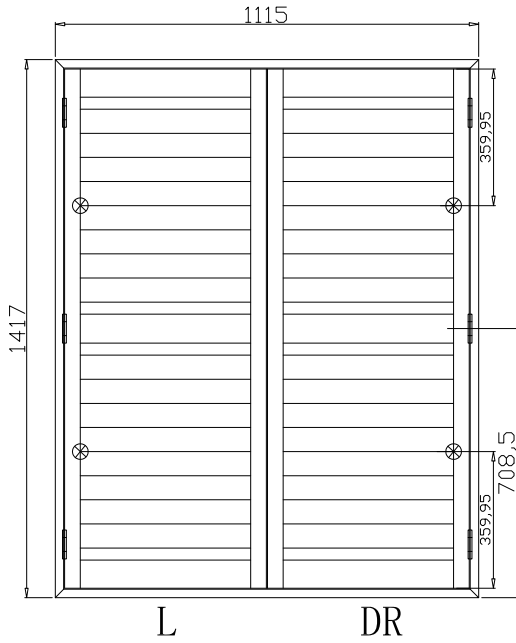

Louvre Size(叶片尺寸): 447mm

Rail Size(上下板尺寸): 498.7mm

Order No(订单号): STO 16505

Item(序号): 2

Room(房间号): LR

Louvre Size(叶片类型): 76mm

Deep Plain L Frame 60mm

9

Louvre Quantity(叶片数量): 36

Louvre Size(叶片尺寸): 447mm

Rail Size(上下板尺寸): 498.7mm

Order No(订单号): STO 16505

Item(序号): 3

Room(房间号): LR

Louvre Size(叶片类型): 76mm

Deep Plain L Frame 60mm

Tilt rod type(拉杆类型): Easy tilt rod(齿条拉杆)

Louvre Quantity(叶片数量): 36

Louvre Size(叶片尺寸): 445mm

Rail Size(上下板尺寸): 496.7mm

Order No(订单号): STO 16505

Item(序号): 4

Room(房间号): OFFICE

Louvre Size(叶片类型): 76mm

Rail Size(上下板尺寸): 499.7mm

Order No(订单号): STO 16505

Item(序号): 5

Room(房间号): OFFICE

Louvre Size(叶片类型): 76mm

Deep Plain L Frame 60mm

9

9