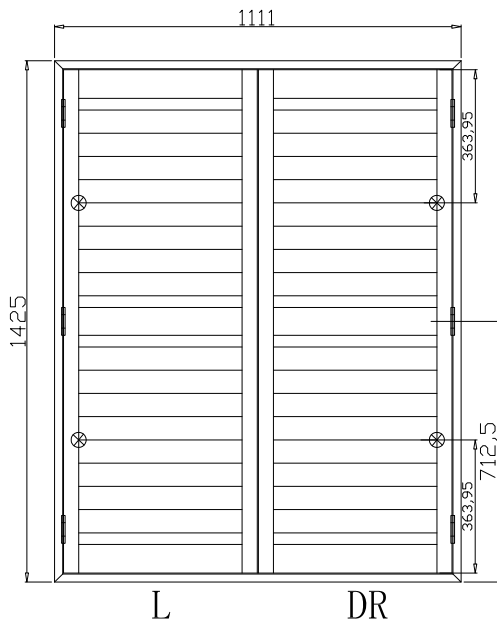

Louvre Size(叶片尺寸): 447mm

Rail Size(上下板尺寸): 498.7mm

Order No(订单号): STO 16505

Item(序号): 2

Room(房间号): LR

Louvre Size(叶片类型): 76mm

Deep Plain L Frame 60mm

9

Louvre Quantity(叶片数量): 36

Louvre Size(叶片尺寸): 447mm

Rail Size(上下板尺寸): 498.7mm

Order No(订单号): STO 16505

Item(序号): 3

Room(房间号): LR

Louvre Size(叶片类型): 76mm

Deep Plain L Frame 60mm

Tilt rod type(拉杆类型): Easy tilt rod(齿条拉杆)

Louvre Quantity(叶片数量): 36

Louvre Size(叶片尺寸): 445mm

Rail Size(上下板尺寸): 496.7mm

Order No(订单号): STO 16505

Item(序号): 4

Room(房间号): OFFICE

Louvre Size(叶片类型): 76mm

Rail Size(上下板尺寸): 499.7mm

Order No(订单号): STO 16505

Item(序号): 5

Room(房间号): OFFICE

Louvre Size(叶片类型): 76mm

Deep Plain L Frame 60mm

9

9