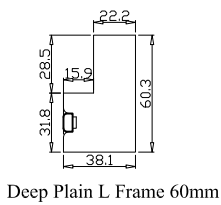

Louvre Size(叶片尺寸): 447mm

Rail Size(上下板尺寸): 498.7mm

Order No(订单号): STO 16505

Item(序号): 2

Room(房间号): LR

Louvre Size(叶片类型): 76mm

Deep Plain L Frame 60mm

9

Material(材质): Balmoral Pine Wood(松木)

Configuration(窗扇结构): L-DR, IN, 4Side, 41.3mm Astrigal, Deep Plain L Frame 60mm

Tilt rod type(拉杆类型): Easy tilt rod(齿条拉杆)

Louvre Quantity(叶片数量): 36

Louvre Size(叶片尺寸): 448mm

Rail Size(上下板尺寸): 499.7mm

Order No(订单号): STO 16505

Item(序号): 5

Room(房间号): OFFICE

Louvre Size(叶片类型): 76mm

Deep Plain L Frame 60mm

9

9

Louvre Quantity(叶片数量): 36

Louvre Size(叶片尺寸): 458.5mm

Rail Size(上下板尺寸): 510.2mm

Order No(订单号): STO 16505

Item(序号): 6

Room(房间号): OFFICE

Louvre Size(叶片类型): 76mm