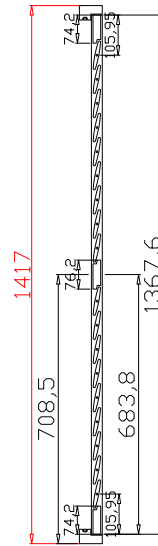

Configuration(窗扇结构): L-DR, IN, 4Side, 41.3mm Astrigal, Deep Plain L Frame 60mm

Tilt rod type(拉杆类型): Easy tilt rod(齿条拉杆)

Louvre Quantity(叶片数量): 36

Louvre Size(叶片尺寸): 447mm

Rail Size(上下板尺寸): 498.7mm

Order No(订单号): STO 16505

Louvre Size(叶片尺寸): 447mm

Rail Size(上下板尺寸): 498.7mm

Order No(订单号): STO 16505

Item(序号): 2

Room(房间号): LR

Louvre Size(叶片类型): 76mm

Deep Plain L Frame 60mm

9

Louvre Quantity(叶片数量): 36

Louvre Size(叶片尺寸): 447mm

Rail Size(上下板尺寸): 498.7mm

Order No(订单号): STO 16505

Item(序号): 3

Room(房间号): LR

Louvre Size(叶片类型): 76mm

Deep Plain L Frame 60mm

Rail Size(上下板尺寸): 499.7mm

Order No(订单号): STO 16505

Item(序号): 5

Room(房间号): OFFICE

Louvre Size(叶片类型): 76mm

Deep Plain L Frame 60mm

9

9