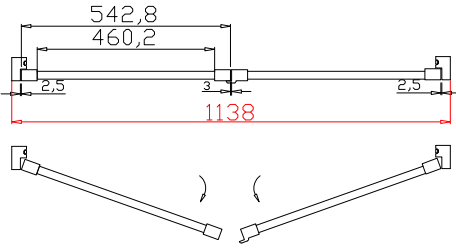

Tilt rod type(拉杆类型): Easy tilt rod(齿条拉杆)

Louvre Quantity(叶片数量): 36

Louvre Size(叶片尺寸): 445mm

Rail Size(上下板尺寸): 496.7mm

Order No(订单号): STO 16505

Item(序号): 4

Room(房间号): OFFICE

Louvre Size(叶片类型): 76mm

Material(材质): Balmoral Pine Wood(松木)

Configuration(窗扇结构): L-DR, IN, 4Side, 41.3mm Astrigal, Deep Plain L Frame 60mm

Tilt rod type(拉杆类型): Easy tilt rod(齿条拉杆)

Louvre Quantity(叶片数量): 36

Louvre Size(叶片尺寸): 448mm

Rail Size(上下板尺寸): 499.7mm

Order No(订单号): STO 16505

Item(序号): 5

Room(房间号): OFFICE

Louvre Size(叶片类型): 76mm

Deep Plain L Frame 60mm

9

9

Louvre Quantity(叶片数量): 36

Louvre Size(叶片尺寸): 458.5mm

Rail Size(上下板尺寸): 510.2mm

Order No(订单号): STO 16505

Item(序号): 6

Room(房间号): OFFICE

Louvre Size(叶片类型): 76mm