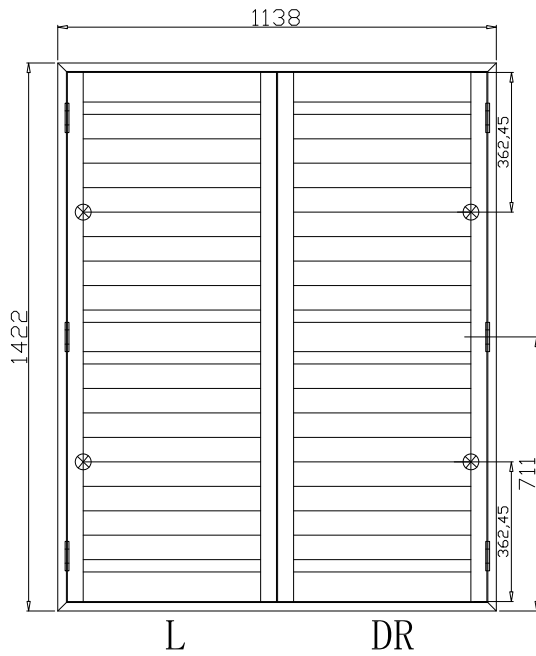

Louvre Size(叶片尺寸): 447mm

Rail Size(上下板尺寸): 498.7mm

Order No(订单号): STO 16505

Item(序号): 2

Room(房间号): LR

Louvre Size(叶片类型): 76mm

Deep Plain L Frame 60mm

9

Material(材质): Balmoral Pine Wood(松木)

Configuration(窗扇结构): L-DR, IN, 4Side, 41.3mm Astrigal, Deep Plain L Frame 60mm

Tilt rod type(拉杆类型): Easy tilt rod(齿条拉杆)

Louvre Quantity(叶片数量): 36

Louvre Size(叶片尺寸): 448mm

Rail Size(上下板尺寸): 499.7mm

Order No(订单号): STO 16505

Item(序号): 5

Room(房间号): OFFICE

Louvre Size(叶片类型): 76mm

Deep Plain L Frame 60mm

9

9

Louvre Quantity(叶片数量): 36

Louvre Size(叶片尺寸): 458.5mm

Rail Size(上下板尺寸): 510.2mm

Order No(订单号): STO 16505

Item(序号): 6

Room(房间号): OFFICE

Louvre Size(叶片类型): 76mm