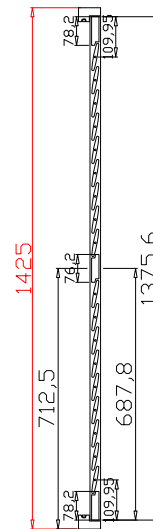

Louvre Size(叶片尺寸): 447mm

Rail Size(上下板尺寸): 498.7mm

Order No(订单号): STO 16505

Item(序号): 2

Room(房间号): LR

Louvre Size(叶片类型): 76mm

Deep Plain L Frame 60mm

9

Louvre Quantity(叶片数量): 36

Louvre Size(叶片尺寸): 447mm

Rail Size(上下板尺寸): 498.7mm

Order No(订单号): STO 16505

Item(序号): 3

Room(房间号): LR

Louvre Size(叶片类型): 76mm

Deep Plain L Frame 60mm

Tilt rod type(拉杆类型): Easy tilt rod(齿条拉杆)

Louvre Quantity(叶片数量): 36

Louvre Size(叶片尺寸): 445mm

Rail Size(上下板尺寸): 496.7mm

Order No(订单号): STO 16505

Item(序号): 4

Room(房间号): OFFICE

Louvre Size(叶片类型): 76mm

Rail Size(上下板尺寸): 499.7mm

Order No(订单号): STO 16505

Item(序号): 5

Room(房间号): OFFICE

Louvre Size(叶片类型): 76mm

Deep Plain L Frame 60mm

9

9