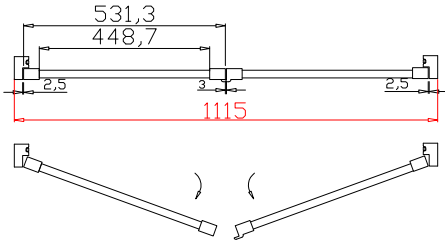

Configuration(窗扇结构): L-DR, IN, 4Side, 41.3mm Astrigal, Deep Plain L Frame 60mm

Tilt rod type(拉杆类型): Easy tilt rod(齿条拉杆)

Louvre Quantity(叶片数量): 36

Louvre Size(叶片尺寸): 447mm

Rail Size(上下板尺寸): 498.7mm

Order No(订单号): STO 16505

Louvre Size(叶片尺寸): 447mm

Rail Size(上下板尺寸): 498.7mm

Order No(订单号): STO 16505

Item(序号): 2

Room(房间号): LR

Louvre Size(叶片类型): 76mm

Deep Plain L Frame 60mm

9

Louvre Quantity(叶片数量): 36

Louvre Size(叶片尺寸): 447mm

Rail Size(上下板尺寸): 498.7mm

Order No(订单号): STO 16505

Item(序号): 3

Room(房间号): LR

Louvre Size(叶片类型): 76mm

Deep Plain L Frame 60mm

Tilt rod type(拉杆类型): Easy tilt rod(齿条拉杆)

Louvre Quantity(叶片数量): 36

Louvre Size(叶片尺寸): 445mm

Rail Size(上下板尺寸): 496.7mm

Order No(订单号): STO 16505

Item(序号): 4

Room(房间号): OFFICE

Louvre Size(叶片类型): 76mm