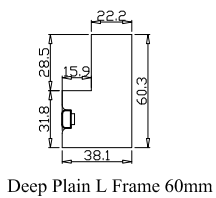

Louvre Size(叶片尺寸): 447mm

Rail Size(上下板尺寸): 498.7mm

Order No(订单号): STO 16505

Item(序号): 2

Room(房间号): LR

Louvre Size(叶片类型): 76mm

Deep Plain L Frame 60mm

9

Louvre Quantity(叶片数量): 36

Louvre Size(叶片尺寸): 447mm

Rail Size(上下板尺寸): 498.7mm

Order No(订单号): STO 16505

Item(序号): 3

Room(房间号): LR

Louvre Size(叶片类型): 76mm

Deep Plain L Frame 60mm

Tilt rod type(拉杆类型): Easy tilt rod(齿条拉杆)

Louvre Quantity(叶片数量): 36

Louvre Size(叶片尺寸): 445mm

Rail Size(上下板尺寸): 496.7mm

Order No(订单号): STO 16505

Item(序号): 4

Room(房间号): OFFICE

Louvre Size(叶片类型): 76mm

Material(材质): Balmoral Pine Wood(松木)

Configuration(窗扇结构): L-DR, IN, 4Side, 41.3mm Astrigal, Deep Plain L Frame 60mm

Tilt rod type(拉杆类型): Easy tilt rod(齿条拉杆)

Louvre Quantity(叶片数量): 36

Louvre Size(叶片尺寸): 448mm