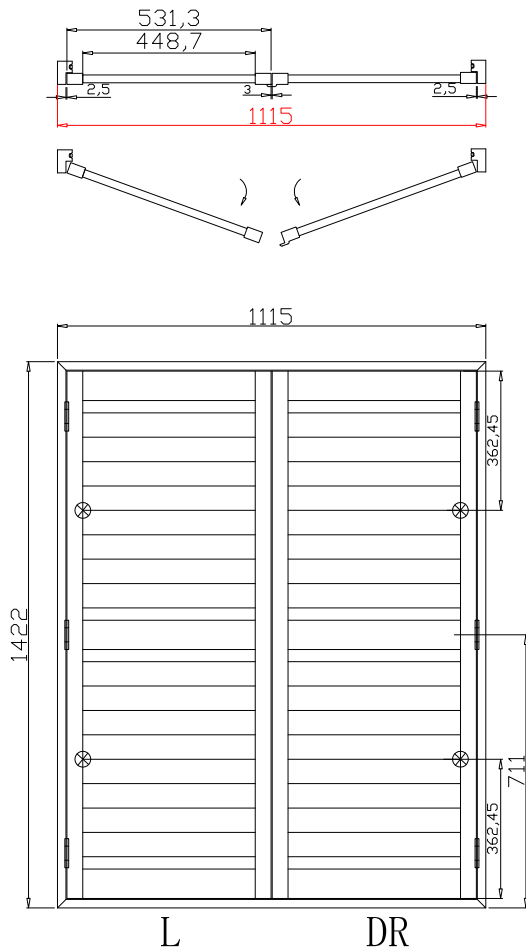

9

9

NOTES:

Shutter Color: Super White 001(覆盖色)

Hinges Color: White(白色)

Qty(数量): 1

Material(材质): Balmoral Pine Wood(松木)

Configuration(窗扇结构): L-DR,IN, 4Side, 41.3mm Astrigal, Deep Plain L Frame 60mm

Tilt rod type(拉杆类型): Easy tilt rod(齿条拉杆)

Louvre Quantity(叶片数量): 36

Louvre Size(叶片尺寸): 447mm

Rail Size(上下板尺寸): 498.7mm

Order No(订单号): STO 16505

Item(序号): 2

Room(房间号): LR

Louvre Size(叶片类型): 76mm