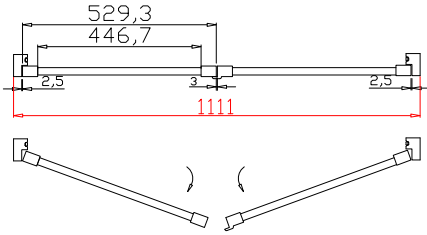

Louvre Size(叶片尺寸): 447mm

Rail Size(上下板尺寸): 498.7mm

Order No(订单号): STO 16505

Item(序号): 2

Room(房间号): LR

Louvre Size(叶片类型): 76mm

Deep Plain L Frame 60mm

9

Louvre Quantity(叶片数量): 36

Louvre Size(叶片尺寸): 447mm

Rail Size(上下板尺寸): 498.7mm

Order No(订单号): STO 16505

Item(序号): 3

Room(房间号): LR

Louvre Size(叶片类型): 76mm

Deep Plain L Frame 60mm

Tilt rod type(拉杆类型): Easy tilt rod(齿条拉杆)

Louvre Quantity(叶片数量): 36

Louvre Size(叶片尺寸): 445mm

Rail Size(上下板尺寸): 496.7mm

Order No(订单号): STO 16505

Item(序号): 4

Room(房间号): OFFICE

Louvre Size(叶片类型): 76mm