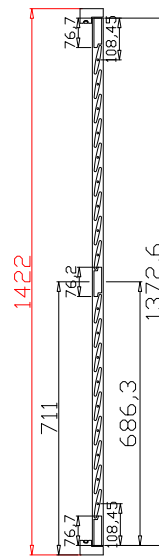

Configuration(窗扇结构): L-DR, IN, 4Side, 41.3mm Astrigal, Deep Plain L Frame 60mm

Tilt rod type(拉杆类型): Easy tilt rod(齿条拉杆)

Louvre Quantity(叶片数量): 36

Louvre Size(叶片尺寸): 447mm

Rail Size(上下板尺寸): 498.7mm

Order No(订单号): STO 16505

Item(序号): 1

Room(房间号): LR

Louvre Size(叶片类型): 76mm

Deep Plain L Frame 60mm

9

9

NOTES:

Shutter Color: Super White 001(覆盖色)

Louvre Size(叶片尺寸): 447mm

Rail Size(上下板尺寸): 498.7mm

Order No(订单号): STO 16505

Item(序号): 2

Room(房间号): LR

Louvre Size(叶片类型): 76mm

Deep Plain L Frame 60mm

9

Louvre Quantity(叶片数量): 36

Louvre Size(叶片尺寸): 447mm

Rail Size(上下板尺寸): 498.7mm

Order No(订单号): STO 16505

Item(序号): 3

Room(房间号): LR

Louvre Size(叶片类型): 76mm

Deep Plain L Frame 60mm