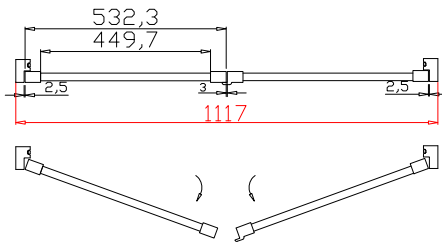

L DR

9

9

NOTES:

Shutter Color: Super White 001(覆盖色)

Hinges Color: White(白色)

Qty(数量): 1

Material(材质): Balmoral Pine Wood(松木)

Configuration(窗扇结构): L-DR, IN, 4Side, 41.3mm Astrigal, Deep Plain L Frame 60mm

Tilt rod type(拉杆类型): Easy tilt rod(齿条拉杆)

Louvre Quantity(叶片数量): 36

Louvre Size(叶片尺寸): 448mm

Rail Size(上下板尺寸): 499.7mm

Order No(订单号): STO 16505

Item(序号): 5

Room(房间号): OFFICE

Louvre Size(叶片类型): 76mm