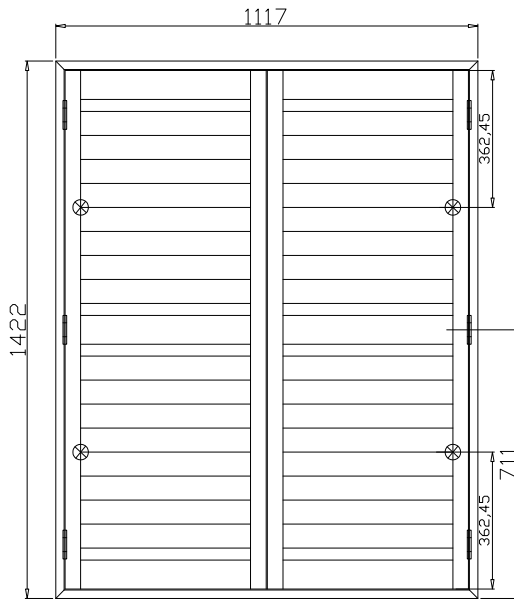

L DR

9

9

NOTES:

Shutter Color: Super White 001(覆盖色)

Hinges Color: White(白色)

Qty(数量): 1

Material(材质): Balmoral Pine Wood(松木)

Configuration(窗扇结构): L-DR, IN, 4Side, 41.3mm Astrigal, Deep Plain L Frame 60mm

Tilt rod type(拉杆类型): Easy tilt rod(齿条拉杆)

Louvre Quantity(叶片数量): 36

Louvre Size(叶片尺寸): 448mm

Rail Size(上下板尺寸): 499.7mm

Order No(订单号): STO 16505

Item(序号): 5

Room(房间号): OFFICE

Louvre Size(叶片类型): 76mm