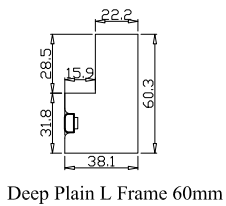

Louvre Size(叶片尺寸): 447mm

Rail Size(上下板尺寸): 498.7mm

Order No(订单号): STO 16505

Item(序号): 2

Room(房间号): LR

Louvre Size(叶片类型): 76mm

Deep Plain L Frame 60mm

9

Louvre Quantity(叶片数量): 36

Louvre Size(叶片尺寸): 447mm

Rail Size(上下板尺寸): 498.7mm

Order No(订单号): STO 16505

Item(序号): 3

Room(房间号): LR

Louvre Size(叶片类型): 76mm

Deep Plain L Frame 60mm

Tilt rod type(拉杆类型): Easy tilt rod(齿条拉杆)

Louvre Quantity(叶片数量): 36

Louvre Size(叶片尺寸): 445mm

Rail Size(上下板尺寸): 496.7mm

Order No(订单号): STO 16505

Item(序号): 4

Room(房间号): OFFICE

Louvre Size(叶片类型): 76mm

Rail Size(上下板尺寸): 499.7mm

Order No(订单号): STO 16505

Item(序号): 5

Room(房间号): OFFICE

Louvre Size(叶片类型): 76mm

Deep Plain L Frame 60mm

9

9