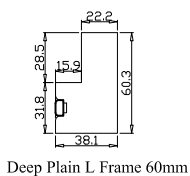

T-Post-46.5

Deep Plain L Frame 60mm