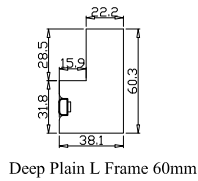

Tilt rod type(拉杆类型): Easy tilt rod(齿条拉杆)

Louvre Quantity(叶片数量): 28,14

Louvre Size(叶片尺寸): 507.5mm, 439.8mm

Rail Size(上下板尺寸): 559.2mm, 491.5mm

Order No(订单号): JPK LeSurf

Item(序号): 1

Room(房间号): Front Kitchen

Louvre Size(叶片类型): 76mm

Tilt rod type(拉杆类型): Easy tilt rod(齿条拉杆)

Louvre Quantity(叶片数量): 14,28

Louvre Size(叶片尺寸): 474.8mm, 509.5mm

Rail Size(上下板尺寸): 526.5mm, 561.2mm

Order No(订单号): JPK LeSurf

Item(序号): 2

Room(房间号): Front Left Bed

Louvre Size(叶片类型): 76mm

Tilt rod type(拉杆类型): Easy tilt rod(齿条拉杆)

Louvre Quantity(叶片数量): 14,28

Louvre Size(叶片尺寸): 475.8mm, 354.5mm

Rail Size(上下板尺寸): 527.5mm, 406.2mm

Order No(订单号): JPK LeSurf

Item(序号): 3

Room(房间号): Right Front Bed

Louvre Size(叶片类型): 76mm

Rail Size(上下板尺寸): 411.45mm

Order No(订单号):JPK LeSurf

Item(序号): 4

Room(房间号):Right Front Bed Side Window

Louvre Size(叶片类型): 76mm

Deep Plain L Frame 60mm