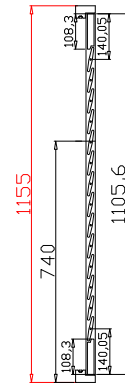

Tilt rod type(拉杆类型): Easy tilt rod(齿条拉杆)

Louvre Quantity(叶片数量): 28,14

Louvre Size(叶片尺寸): 507.5mm, 439.8mm

Rail Size(上下板尺寸): 559.2mm, 491.5mm

Order No(订单号): JPK LeSurf

Item(序号): 1

Room(房间号): Front Kitchen

Louvre Size(叶片类型): 76mm

Tilt rod type(拉杆类型): Easy tilt rod(齿条拉杆)

Louvre Quantity(叶片数量): 14,28

Louvre Size(叶片尺寸): 474.8mm, 509.5mm

Rail Size(上下板尺寸): 526.5mm, 561.2mm

Order No(订单号): JPK LeSurf

Item(序号): 2

Room(房间号): Front Left Bed

Louvre Size(叶片类型): 76mm

Tilt rod type(拉杆类型): Easy tilt rod(齿条拉杆)

Louvre Quantity(叶片数量): 14,28

Louvre Size(叶片尺寸): 475.8mm, 354.5mm

Rail Size(上下板尺寸): 527.5mm, 406.2mm

Order No(订单号): JPK LeSurf

Item(序号): 3

Room(房间号): Right Front Bed

Louvre Size(叶片类型): 76mm

Rail Size(上下板尺寸): 411.45mm

Order No(订单号):JPK LeSurf

Item(序号): 4

Room(房间号):Right Front Bed Side Window

Louvre Size(叶片类型): 76mm

Deep Plain L Frame 60mm