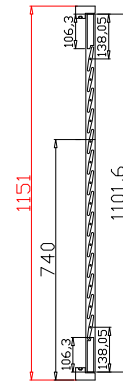

4
10

NOTES:

Shutter Color: Timeless White(覆盖色)

Hinges Color: White(白色)

Qty(数量): 1

Material(材质): Balmoral Pine Wood(松木)

Configuration(窗扇结构): LTRDR, IN, 4Side, 41.3mm Astrigal, Deep Plain L Frame 60mm

Tilt rod type(拉杆类型): Easy tilt rod(齿条拉杆)

Louvre Quantity(叶片数量): 14,28

Louvre Size(叶片尺寸): 475.8mm, 354.5mm

Rail Size(上下板尺寸): 527.5mm, 406.2mm

Order No(订单号): JPK LeSurf

Item(序号): 3

Room(房间号): Right Front Bed

Louvre Size(叶片类型): 76mm