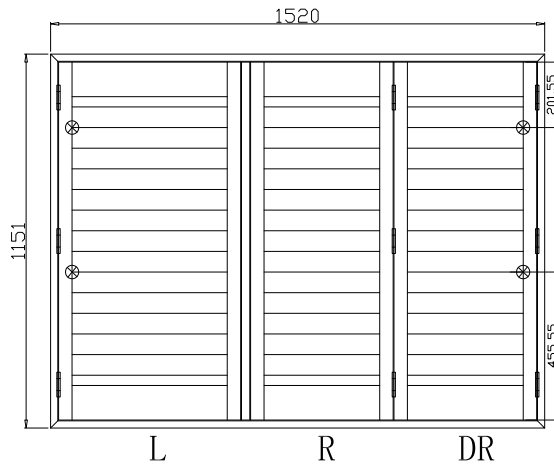

4
10

NOTES:

Shutter Color: Timeless White(覆盖色)

Hinges Color: White(白色)

Qty(数量): 1

Material(材质): Balmoral Pine Wood(松木)

Configuration(窗扇结构): LTRDR, IN, 4Side, 41.3mm Astrigal, Deep Plain L Frame 60mm

Tilt rod type(拉杆类型): Easy tilt rod(齿条拉杆)

Louvre Quantity(叶片数量): 14,28

Louvre Size(叶片尺寸): 475.8mm, 354.5mm

Rail Size(上下板尺寸): 527.5mm, 406.2mm

Order No(订单号): JPK LeSurf

Item(序号): 3

Room(房间号): Right Front Bed

Louvre Size(叶片类型): 76mm