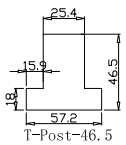

Tilt rod type(拉杆类型): Easy tilt rod(齿条拉杆)

Louvre Quantity(叶片数量): 14,28

Louvre Size(叶片尺寸): 474.8mm, 509.5mm

Rail Size(上下板尺寸): 526.5mm, 561.2mm

Order No(订单号): JPK LeSurf

Item(序号): 2

Room(房间号): Front Left Bed

Louvre Size(叶片类型): 76mm

Tilt rod type(拉杆类型): Easy tilt rod(齿条拉杆)

Louvre Quantity(叶片数量): 14,28

Louvre Size(叶片尺寸): 475.8mm, 354.5mm

Rail Size(上下板尺寸): 527.5mm, 406.2mm

Order No(订单号): JPK LeSurf

Item(序号): 3

Room(房间号): Right Front Bed

Louvre Size(叶片类型): 76mm

Material(材质): Balmoral Pine Wood(松木)

Configuration(窗扇结构): LDL,IN, 4Side, 41.3mm Astrigal, Deep Plain L Frame 60mm

Tilt rod type(拉杆类型): Easy tilt rod(齿条拉杆)

Louvre Quantity(叶片数量): 28

Louvre Size(叶片尺寸): 359.75mm

Rail Size(上下板尺寸): 411.45mm

Order No(订单号):JPK LeSurf

Item(序号): 4

Room(房间号):Right Front Bed Side Window

Louvre Size(叶片类型): 76mm

Deep Plain L Frame 60mm