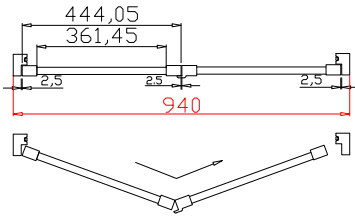

4

10

NOTES:

Shutter Color:Timeless White(覆盖色)

Hinges Color:White(白色)

Qty(数量): 1

Material(材质): Balmoral Pine Wood(松木)

Configuration(窗扇结构): LDL,IN, 4Side, 41.3mm Astrigal, Deep Plain L Frame 60mm

Tilt rod type(拉杆类型): Easy tilt rod(齿条拉杆)

Louvre Quantity(叶片数量): 28

Louvre Size(叶片尺寸): 359.75mm

Rail Size(上下板尺寸): 411.45mm

Order No(订单号):JPK LeSurf

Item(序号): 4

Room(房间号):Right Front Bed Side Window

Louvre Size(叶片类型): 76mm