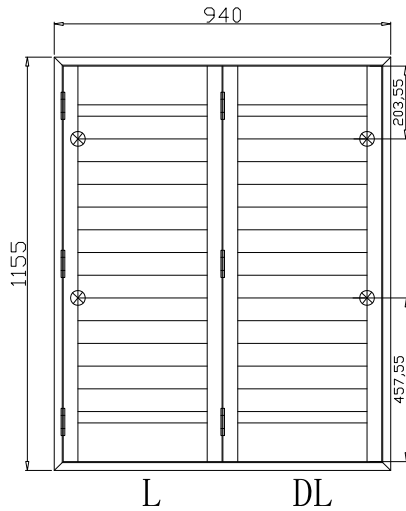

4

10

NOTES:

Shutter Color:Timeless White(覆盖色)

Hinges Color:White(白色)

Qty(数量): 1

Material(材质): Balmoral Pine Wood(松木)

Configuration(窗扇结构): LDL,IN, 4Side, 41.3mm Astrigal, Deep Plain L Frame 60mm

Tilt rod type(拉杆类型): Easy tilt rod(齿条拉杆)

Louvre Quantity(叶片数量): 28

Louvre Size(叶片尺寸): 359.75mm

Rail Size(上下板尺寸): 411.45mm

Order No(订单号):JPK LeSurf

Item(序号): 4

Room(房间号):Right Front Bed Side Window

Louvre Size(叶片类型): 76mm