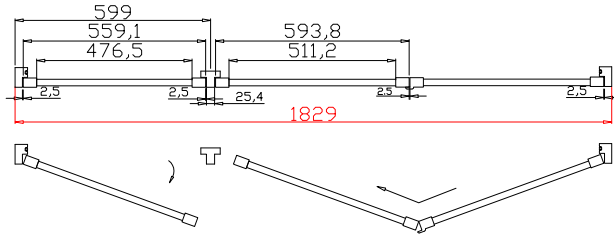

Tilt rod type(拉杆类型): Easy tilt rod(齿条拉杆)

Louvre Quantity(叶片数量): 28,14

Louvre Size(叶片尺寸): 507.5mm, 439.8mm

Rail Size(上下板尺寸): 559.2mm, 491.5mm

Order No(订单号): JPK LeSurf

Item(序号): 1

Room(房间号): Front Kitchen

Louvre Size(叶片类型): 76mm

Tilt rod type(拉杆类型): Easy tilt rod(齿条拉杆)

Louvre Quantity(叶片数量): 14,28

Louvre Size(叶片尺寸): 474.8mm, 509.5mm

Rail Size(上下板尺寸): 526.5mm, 561.2mm

Order No(订单号): JPK LeSurf

Item(序号): 2

Room(房间号): Front Left Bed

Louvre Size(叶片类型): 76mm

Tilt rod type(拉杆类型): Easy tilt rod(齿条拉杆)

Louvre Quantity(叶片数量): 14,28

Louvre Size(叶片尺寸): 475.8mm, 354.5mm

Rail Size(上下板尺寸): 527.5mm, 406.2mm

Order No(订单号): JPK LeSurf

Item(序号): 3

Room(房间号): Right Front Bed

Louvre Size(叶片类型): 76mm

Rail Size(上下板尺寸): 411.45mm

Order No(订单号):JPK LeSurf

Item(序号): 4

Room(房间号):Right Front Bed Side Window

Louvre Size(叶片类型): 76mm

Deep Plain L Frame 60mm