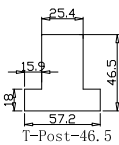

Tilt rod type(拉杆类型): Easy tilt rod(齿条拉杆)

Louvre Quantity(叶片数量): 14,28

Louvre Size(叶片尺寸): 474.8mm, 509.5mm

Rail Size(上下板尺寸): 526.5mm, 561.2mm

Order No(订单号): JPK LeSurf

Item(序号): 2

Room(房间号): Front Left Bed

Louvre Size(叶片类型): 76mm

Tilt rod type(拉杆类型): Easy tilt rod(齿条拉杆)

Louvre Quantity(叶片数量): 14,28

Louvre Size(叶片尺寸): 475.8mm, 354.5mm

Rail Size(上下板尺寸): 527.5mm, 406.2mm

Order No(订单号): JPK LeSurf

Item(序号): 3

Room(房间号): Right Front Bed

Louvre Size(叶片类型): 76mm

Rail Size(上下板尺寸): 411.45mm

Order No(订单号):JPK LeSurf

Item(序号): 4

Room(房间号):Right Front Bed Side Window

Louvre Size(叶片类型): 76mm

Deep Plain L Frame 60mm