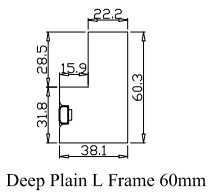

Tilt rod type(拉杆类型): Easy tilt rod(齿条拉杆)

Louvre Quantity(叶片数量): 14,28

Louvre Size(叶片尺寸): 474.8mm, 509.5mm

Rail Size(上下板尺寸): 526.5mm, 561.2mm

Order No(订单号): JPK LeSurf

Item(序号): 2

Room(房间号): Front Left Bed

Louvre Size(叶片类型): 76mm

Tilt rod type(拉杆类型): Easy tilt rod(齿条拉杆)

Louvre Quantity(叶片数量): 14,28

Louvre Size(叶片尺寸): 475.8mm, 354.5mm

Rail Size(上下板尺寸): 527.5mm, 406.2mm

Order No(订单号): JPK LeSurf

Item(序号): 3

Room(房间号): Right Front Bed

Louvre Size(叶片类型): 76mm

Material(材质): Balmoral Pine Wood(松木)

Configuration(窗扇结构): LDL,IN, 4Side, 41.3mm Astrigal, Deep Plain L Frame 60mm

Tilt rod type(拉杆类型): Easy tilt rod(齿条拉杆)

Louvre Quantity(叶片数量): 28

Louvre Size(叶片尺寸): 359.75mm

Rail Size(上下板尺寸): 411.45mm

Order No(订单号):JPK LeSurf

Item(序号): 4

Room(房间号):Right Front Bed Side Window

Louvre Size(叶片类型): 76mm

Deep Plain L Frame 60mm