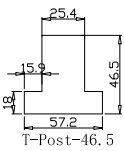

Tilt rod type(拉杆类型): Easy tilt rod(齿条拉杆)

Louvre Quantity(叶片数量): 28,14

Louvre Size(叶片尺寸): 507.5mm, 439.8mm

Rail Size(上下板尺寸): 559.2mm, 491.5mm

Order No(订单号): JPK LeSurf

Item(序号): 1

Room(房间号): Front Kitchen

Louvre Size(叶片类型): 76mm

Tilt rod type(拉杆类型): Easy tilt rod(齿条拉杆)

Louvre Quantity(叶片数量): 14,28

Louvre Size(叶片尺寸): 474.8mm, 509.5mm

Rail Size(上下板尺寸): 526.5mm, 561.2mm

Order No(订单号): JPK LeSurf

Item(序号): 2

Room(房间号): Front Left Bed

Louvre Size(叶片类型): 76mm

Tilt rod type(拉杆类型): Easy tilt rod(齿条拉杆)

Louvre Quantity(叶片数量): 14,28

Louvre Size(叶片尺寸): 475.8mm, 354.5mm

Rail Size(上下板尺寸): 527.5mm, 406.2mm

Order No(订单号): JPK LeSurf

Item(序号): 3

Room(房间号): Right Front Bed

Louvre Size(叶片类型): 76mm

Rail Size(上下板尺寸): 411.45mm

Order No(订单号):JPK LeSurf

Item(序号): 4

Room(房间号):Right Front Bed Side Window

Louvre Size(叶片类型): 76mm

Deep Plain L Frame 60mm