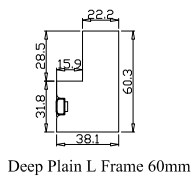

Tilt rod type(拉杆类型): Easy tilt rod(齿条拉杆)

Louvre Quantity(叶片数量): 28,14

Louvre Size(叶片尺寸): 507.5mm, 439.8mm

Rail Size(上下板尺寸): 559.2mm, 491.5mm

Order No(订单号): JPK LeSurf

Item(序号): 1

Room(房间号): Front Kitchen

Louvre Size(叶片类型): 76mm

Tilt rod type(拉杆类型): Easy tilt rod(齿条拉杆)

Louvre Quantity(叶片数量): 14,28

Louvre Size(叶片尺寸): 474.8mm, 509.5mm

Rail Size(上下板尺寸): 526.5mm, 561.2mm

Order No(订单号): JPK LeSurf

Item(序号): 2

Room(房间号): Front Left Bed

Louvre Size(叶片类型): 76mm

Tilt rod type(拉杆类型): Easy tilt rod(齿条拉杆)

Louvre Quantity(叶片数量): 14,28

Louvre Size(叶片尺寸): 475.8mm, 354.5mm

Rail Size(上下板尺寸): 527.5mm, 406.2mm

Order No(订单号): JPK LeSurf

Item(序号): 3

Room(房间号): Right Front Bed

Louvre Size(叶片类型): 76mm

Rail Size(上下板尺寸): 411.45mm

Order No(订单号):JPK LeSurf

Item(序号): 4

Room(房间号):Right Front Bed Side Window

Louvre Size(叶片类型): 76mm

Deep Plain L Frame 60mm