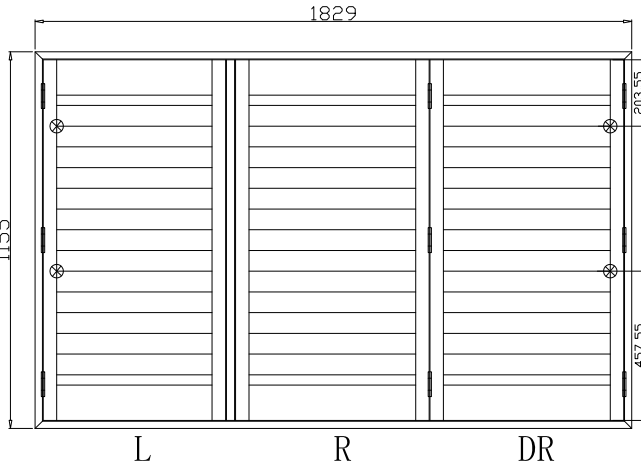

Tilt rod type(拉杆类型): Easy tilt rod(齿条拉杆)

Louvre Quantity(叶片数量): 28,14

Louvre Size(叶片尺寸): 507.5mm, 439.8mm

Rail Size(上下板尺寸): 559.2mm, 491.5mm

Order No(订单号): JPK LeSurf

Item(序号): 1

Room(房间号): Front Kitchen

Louvre Size(叶片类型): 76mm

Tilt rod type(拉杆类型): Easy tilt rod(齿条拉杆)

Louvre Quantity(叶片数量): 14,28

Louvre Size(叶片尺寸): 474.8mm, 509.5mm

Rail Size(上下板尺寸): 526.5mm, 561.2mm

Order No(订单号): JPK LeSurf

Item(序号): 2

Room(房间号): Front Left Bed

Louvre Size(叶片类型): 76mm

Tilt rod type(拉杆类型): Easy tilt rod(齿条拉杆)

Louvre Quantity(叶片数量): 14,28

Louvre Size(叶片尺寸): 475.8mm, 354.5mm

Rail Size(上下板尺寸): 527.5mm, 406.2mm

Order No(订单号): JPK LeSurf

Item(序号): 3

Room(房间号): Right Front Bed

Louvre Size(叶片类型): 76mm

Rail Size(上下板尺寸): 411.45mm

Order No(订单号):JPK LeSurf

Item(序号): 4

Room(房间号):Right Front Bed Side Window

Louvre Size(叶片类型): 76mm

Deep Plain L Frame 60mm