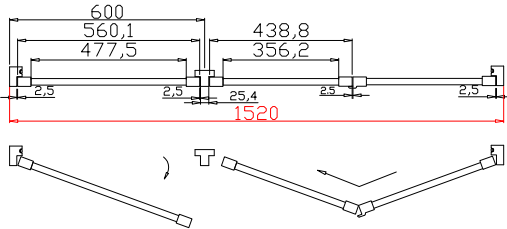

4
10

NOTES:

Shutter Color: Timeless White(覆盖色)

Hinges Color: White(白色)

Qty(数量): 1

Material(材质): Balmoral Pine Wood(松木)

Configuration(窗扇结构): LTRDR, IN, 4Side, 41.3mm Astrigal, Deep Plain L Frame 60mm

Tilt rod type(拉杆类型): Easy tilt rod(齿条拉杆)

Louvre Quantity(叶片数量): 14,28

Louvre Size(叶片尺寸): 475.8mm, 354.5mm

Rail Size(上下板尺寸): 527.5mm, 406.2mm

Order No(订单号): JPK LeSurf

Item(序号): 3

Room(房间号): Right Front Bed

Louvre Size(叶片类型): 76mm