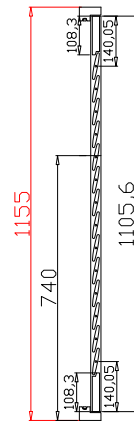

4

10

NOTES:

Shutter Color:Timeless White(覆盖色)

Hinges Color:White(白色)

Qty(数量): 1

Material(材质): Balmoral Pine Wood(松木)

Configuration(窗扇结构): LDL,IN, 4Side, 41.3mm Astrigal, Deep Plain L Frame 60mm

Tilt rod type(拉杆类型): Easy tilt rod(齿条拉杆)

Louvre Quantity(叶片数量): 28

Louvre Size(叶片尺寸): 359.75mm

Rail Size(上下板尺寸): 411.45mm

Order No(订单号):JPK LeSurf

Item(序号): 4

Room(房间号):Right Front Bed Side Window

Louvre Size(叶片类型): 76mm