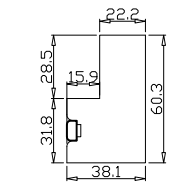

Louvre Quantity(叶片数量): 19

Louvre Size(叶片尺寸): 442.3mm

Rail Size(上下板尺寸): 494mm

Order No(订单号):JPK Wheatley

Item(序号): 2

Room(房间号): Bay Left

Louvre Size(叶片类型): 76mm

Deep Plain L Frame 60mm

Configuration(窗扇结构): R, IN, 4Side, 41.3mm Butt, Deep Plain L Frame 60mm

Tilt rod type(拉杆类型): Easy tilt rod(齿条拉杆)

Louvre Quantity(叶片数量): 19

Louvre Size(叶片尺寸): 416.3mm

Rail Size(上下板尺寸): 468mm

Order No(订单号): JPK Wheatley

Item(序号): 3

Room(房间号): Bay Middle

Louvre Size(叶片类型): 76mm

Deep Plain L Frame 60mm

6

13

**NOTES:**

Shutter Color:Timeless White(覆盖色)

Louvre Size(叶片尺寸): 445.3mm

Rail Size(上下板尺寸): 497mm

Order No(订单号):JPK Wheatley

Item(序号): 4

Room(房间号):Bay Right

Louvre Size(叶片类型): 76mm

Deep Plain L Frame 60mm

R