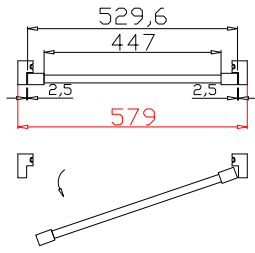

Louvre Quantity(叶片数量): 19

Louvre Size(叶片尺寸): 442.3mm

Rail Size(上下板尺寸): 494mm

Order No(订单号):JPK Wheatley

Item(序号): 2

Room(房间号): Bay Left

Louvre Size(叶片类型): 76mm

Deep Plain L Frame 60mm

Configuration(窗扇结构): R, IN, 4Side, 41.3mm Butt, Deep Plain L Frame 60mm

Tilt rod type(拉杆类型): Easy tilt rod(齿条拉杆)

Louvre Quantity(叶片数量): 19

Louvre Size(叶片尺寸): 416.3mm

Rail Size(上下板尺寸): 468mm

Order No(订单号): JPK Wheatley

Item(序号): 3

Room(房间号): Bay Middle

Louvre Size(叶片类型): 76mm

Deep Plain L Frame 60mm

6

13

**NOTES:**

Shutter Color:Timeless White(覆盖色)

Louvre Size(叶片尺寸): 445.3mm

Rail Size(上下板尺寸): 497mm

Order No(订单号):JPK Wheatley

Item(序号): 4

Room(房间号):Bay Right

Louvre Size(叶片类型): 76mm

Deep Plain L Frame 60mm

R