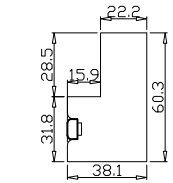

Configuration(窗扇结构): R, IN, 4Side, 41.3mm Butt, Deep Plain L Frame 60mm

Tilt rod type(拉杆类型): Easy tilt rod(齿条拉杆)

Louvre Quantity(叶片数量): 19

Louvre Size(叶片尺寸): 416.3mm

Rail Size(上下板尺寸): 468mm

Order No(订单号): JPK Wheatley

Louvre Size(叶片尺寸): 445.3mm

Rail Size(上下板尺寸): 497mm

Order No(订单号):JPK Wheatley

Item(序号): 4

Room(房间号):Bay Right

Louvre Size(叶片类型): 76mm

Deep Plain L Frame 60mm

R

Tilt rod type(拉杆类型): Easy tilt rod(齿条拉杆)

Louvre Quantity(叶片数量): 19

Louvre Size(叶片尺寸): 513.3mm

Rail Size(上下板尺寸): 565mm

Order No(订单号): JPK Wheatley

Item(序号): 5

Room(房间号): Bay Far Right

Louvre Size(叶片类型): 76mm

Configuration(窗扇结构): LTL-DRTR,IN, 4Side, 41.3mm Astrigal, Deep Plain L Frame 60mm

Tilt rod type(拉杆类型): Easy tilt rod(齿条拉杆)

Louvre Quantity(叶片数量): 19,38,19

Louvre Size(叶片尺寸): 489.8mm,398.5mm,476.8mm

Rail Size(上下板尺寸): 541.5mm,450.2mm,528.5mm