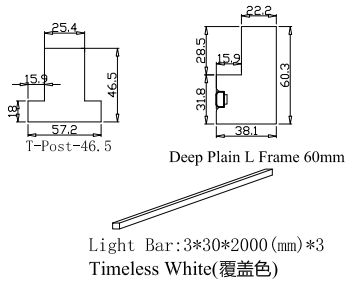

Louvre Size(叶片尺寸): 445.3mm

Rail Size(上下板尺寸): 497mm

Order No(订单号):JPK Wheatley

Item(序号): 4

Room(房间号):Bay Right

Louvre Size(叶片类型): 76mm

Deep Plain L Frame 60mm

R

Tilt rod type(拉杆类型): Easy tilt rod(齿条拉杆)

Louvre Quantity(叶片数量): 19

Louvre Size(叶片尺寸): 513.3mm

Rail Size(上下板尺寸): 565mm

Order No(订单号): JPK Wheatley

Item(序号): 5

Room(房间号): Bay Far Right

Louvre Size(叶片类型): 76mm

Configuration(窗扇结构): LTL-DRTR,IN, 4Side, 41.3mm Astrigal, Deep Plain L Frame 60mm

Tilt rod type(拉杆类型): Easy tilt rod(齿条拉杆)

Louvre Quantity(叶片数量): 19,38,19

Louvre Size(叶片尺寸): 489.8mm,398.5mm,476.8mm

Rail Size(上下板尺寸): 541.5mm,450.2mm,528.5mm

Order No(订单号):JPK Wheatley

Item(序号): 6

Room(房间号):Front Bed

Louvre Size(叶片类型): 89mm

Light Bar:3\*30\*2000 (mm) \*3  
Timeless White(覆盖色)