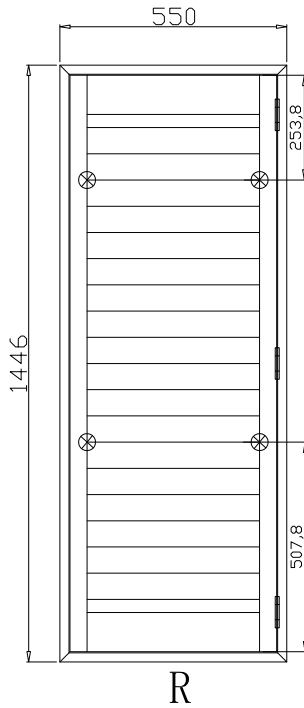

Item(序号): 1

Room(房间号): Bay Far Left

Louvre Size(叶片类型): 76mm

Deep Plain L Frame 60mm

L

6

13

**NOTES:**

Louvre Quantity(叶片数量): 19

Louvre Size(叶片尺寸): 442.3mm

Rail Size(上下板尺寸): 494mm

Order No(订单号):JPK Wheatley

Item(序号): 2

Room(房间号): Bay Left

Louvre Size(叶片类型): 76mm

Deep Plain L Frame 60mm

Configuration(窗扇结构): R, IN, 4Side, 41.3mm Butt, Deep Plain L Frame 60mm

Tilt rod type(拉杆类型): Easy tilt rod(齿条拉杆)

Louvre Quantity(叶片数量): 19

Louvre Size(叶片尺寸): 416.3mm

Rail Size(上下板尺寸): 468mm

Order No(订单号): JPK Wheatley

Louvre Size(叶片尺寸): 445.3mm

Rail Size(上下板尺寸): 497mm

Order No(订单号):JPK Wheatley

Item(序号): 4

Room(房间号):Bay Right

Louvre Size(叶片类型): 76mm

Deep Plain L Frame 60mm

R