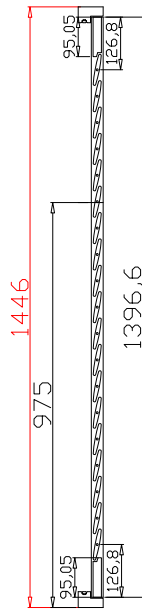

Configuration(窗扇结构): L,IN, 4Side, 41.3mm Butt, Deep Plain L Frame 60mm

Tilt rod type(拉杆类型): Easy tilt rod(齿条拉杆)

Louvre Quantity(叶片数量): 19

Louvre Size(叶片尺寸): 481.3mm

Rail Size(上下板尺寸): 533mm

Order No(订单号):JPK Wheatley

Item(序号): 1

Room(房间号): Bay Far Left

Louvre Size(叶片类型): 76mm

Deep Plain L Frame 60mm

L

6

13

**NOTES:**

Louvre Quantity(叶片数量): 19

Louvre Size(叶片尺寸): 442.3mm

Rail Size(上下板尺寸): 494mm

Order No(订单号):JPK Wheatley

Item(序号): 2

Room(房间号): Bay Left

Louvre Size(叶片类型): 76mm

Deep Plain L Frame 60mm

Louvre Size(叶片尺寸): 445.3mm

Rail Size(上下板尺寸): 497mm

Order No(订单号):JPK Wheatley

Item(序号): 4

Room(房间号):Bay Right

Louvre Size(叶片类型): 76mm

Deep Plain L Frame 60mm

R