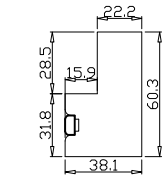

Configuration(窗扇结构): L,IN, 4Side, 41.3mm Butt, Deep Plain L Frame 60mm

Tilt rod type(拉杆类型): Easy tilt rod(齿条拉杆)

Louvre Quantity(叶片数量): 19

Louvre Size(叶片尺寸): 481.3mm

Rail Size(上下板尺寸): 533mm

Order No(订单号):JPK Wheatley

Item(序号): 1

Room(房间号): Bay Far Left

Louvre Size(叶片类型): 76mm

Deep Plain L Frame 60mm

L

6

13

**NOTES:**

Louvre Quantity(叶片数量): 19

Louvre Size(叶片尺寸): 442.3mm

Rail Size(上下板尺寸): 494mm

Order No(订单号):JPK Wheatley

Item(序号): 2

Room(房间号): Bay Left

Louvre Size(叶片类型): 76mm

Deep Plain L Frame 60mm

Louvre Size(叶片尺寸): 445.3mm

Rail Size(上下板尺寸): 497mm

Order No(订单号):JPK Wheatley

Item(序号): 4

Room(房间号):Bay Right

Louvre Size(叶片类型): 76mm

Deep Plain L Frame 60mm

R