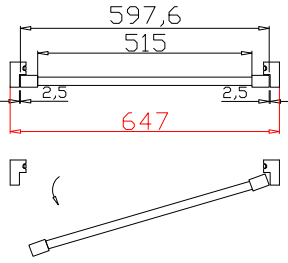

Configuration(窗扇结构): R, IN, 4Side, 41.3mm Butt, Deep Plain L Frame 60mm

Tilt rod type(拉杆类型): Easy tilt rod(齿条拉杆)

Louvre Quantity(叶片数量): 19

Louvre Size(叶片尺寸): 416.3mm

Rail Size(上下板尺寸): 468mm

Order No(订单号): JPK Wheatley

Louvre Size(叶片尺寸): 445.3mm

Rail Size(上下板尺寸): 497mm

Order No(订单号):JPK Wheatley

Item(序号): 4

Room(房间号):Bay Right

Louvre Size(叶片类型): 76mm

Deep Plain L Frame 60mm

R

Tilt rod type(拉杆类型): Easy tilt rod(齿条拉杆)

Louvre Quantity(叶片数量): 19

Louvre Size(叶片尺寸): 513.3mm

Rail Size(上下板尺寸): 565mm

Order No(订单号): JPK Wheatley

Item(序号): 5

Room(房间号): Bay Far Right

Louvre Size(叶片类型): 76mm

Configuration(窗扇结构): LTL-DRTR,IN, 4Side, 41.3mm Astrigal, Deep Plain L Frame 60mm

Tilt rod type(拉杆类型): Easy tilt rod(齿条拉杆)

Louvre Quantity(叶片数量): 19,38,19

Louvre Size(叶片尺寸): 489.8mm,398.5mm,476.8mm

Rail Size(上下板尺寸): 541.5mm,450.2mm,528.5mm