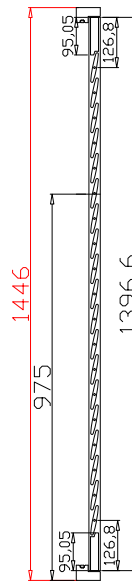

6

13

NOTES:

Shutter Color:Timeless White(覆盖色)

Hinges Color:White(白色)

Qty(数量): 1

Material(材质): Balmoral Pine Wood(松木)

Configuration(窗扇结构): R,IN, 4Side, 41.3mm Butt, Deep Plain L Frame 60mm

Tilt rod type(拉杆类型): Easy tilt rod(齿条拉杆)

Louvre Quantity(叶片数量): 19

Louvre Size(叶片尺寸): 445.3mm

Rail Size(上下板尺寸): 497mm

Order No(订单号):JPK Wheatley

Item(序号): 4

Room(房间号):Bay Right

Louvre Size(叶片类型): 76mm