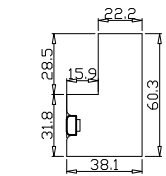

Louvre Quantity(叶片数量): 19

Louvre Size(叶片尺寸): 442.3mm

Rail Size(上下板尺寸): 494mm

Order No(订单号):JPK Wheatley

Item(序号): 2

Room(房间号): Bay Left

Louvre Size(叶片类型): 76mm

Deep Plain L Frame 60mm

Configuration(窗扇结构): R, IN, 4Side, 41.3mm Butt, Deep Plain L Frame 60mm

Tilt rod type(拉杆类型): Easy tilt rod(齿条拉杆)

Louvre Quantity(叶片数量): 19

Louvre Size(叶片尺寸): 416.3mm

Rail Size(上下板尺寸): 468mm

Order No(订单号): JPK Wheatley

Louvre Size(叶片尺寸): 445.3mm

Rail Size(上下板尺寸): 497mm

Order No(订单号):JPK Wheatley

Item(序号): 4

Room(房间号):Bay Right

Louvre Size(叶片类型): 76mm

Deep Plain L Frame 60mm

R

Tilt rod type(拉杆类型): Easy tilt rod(齿条拉杆)

Louvre Quantity(叶片数量): 19

Louvre Size(叶片尺寸): 513.3mm

Rail Size(上下板尺寸): 565mm

Order No(订单号): JPK Wheatley

Item(序号): 5

Room(房间号): Bay Far Right

Louvre Size(叶片类型): 76mm