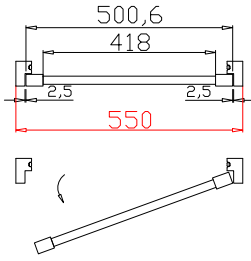

Item(序号): 1

Room(房间号): Bay Far Left

Louvre Size(叶片类型): 76mm

Deep Plain L Frame 60mm

L

6

13

**NOTES:**

Louvre Quantity(叶片数量): 19

Louvre Size(叶片尺寸): 442.3mm

Rail Size(上下板尺寸): 494mm

Order No(订单号):JPK Wheatley

Item(序号): 2

Room(房间号): Bay Left

Louvre Size(叶片类型): 76mm

Deep Plain L Frame 60mm

Configuration(窗扇结构): R, IN, 4Side, 41.3mm Butt, Deep Plain L Frame 60mm

Tilt rod type(拉杆类型): Easy tilt rod(齿条拉杆)

Louvre Quantity(叶片数量): 19

Louvre Size(叶片尺寸): 416.3mm

Rail Size(上下板尺寸): 468mm

Order No(订单号): JPK Wheatley

Louvre Size(叶片尺寸): 445.3mm

Rail Size(上下板尺寸): 497mm

Order No(订单号):JPK Wheatley

Item(序号): 4

Room(房间号):Bay Right

Louvre Size(叶片类型): 76mm

Deep Plain L Frame 60mm

R