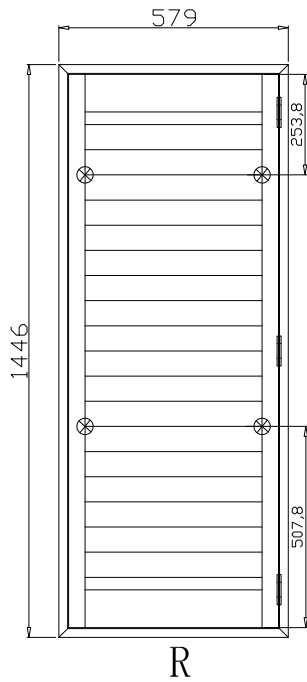

6

13

NOTES:

Shutter Color:Timeless White(覆盖色)

Hinges Color:White(白色)

Qty(数量): 1

Material(材质): Balmoral Pine Wood(松木)

Configuration(窗扇结构): R,IN, 4Side, 41.3mm Butt, Deep Plain L Frame 60mm

Tilt rod type(拉杆类型): Easy tilt rod(齿条拉杆)

Louvre Quantity(叶片数量): 19

Louvre Size(叶片尺寸): 445.3mm

Rail Size(上下板尺寸): 497mm

Order No(订单号):JPK Wheatley

Item(序号): 4

Room(房间号):Bay Right

Louvre Size(叶片类型): 76mm