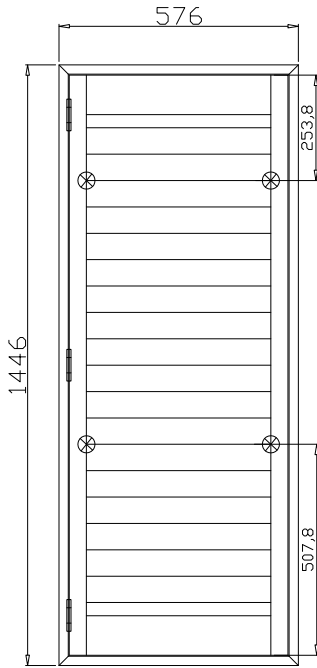

Configuration(窗扇结构): L,IN, 4Side, 41.3mm Butt, Deep Plain L Frame 60mm

Tilt rod type(拉杆类型): Easy tilt rod(齿条拉杆)

Louvre Quantity(叶片数量): 19

Louvre Size(叶片尺寸): 481.3mm

Rail Size(上下板尺寸): 533mm

Order No(订单号):JPK Wheatley

Item(序号): 1

Room(房间号): Bay Far Left

Louvre Size(叶片类型): 76mm

Deep Plain L Frame 60mm

L

6

13

**NOTES:**

Louvre Quantity(叶片数量): 19

Louvre Size(叶片尺寸): 442.3mm

Rail Size(上下板尺寸): 494mm

Order No(订单号):JPK Wheatley

Item(序号): 2

Room(房间号): Bay Left

Louvre Size(叶片类型): 76mm

Deep Plain L Frame 60mm

Louvre Size(叶片尺寸): 445.3mm

Rail Size(上下板尺寸): 497mm

Order No(订单号):JPK Wheatley

Item(序号): 4

Room(房间号):Bay Right

Louvre Size(叶片类型): 76mm

Deep Plain L Frame 60mm

R