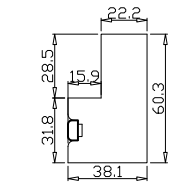

Item(序号): 1

Room(房间号): Bay Far Left

Louvre Size(叶片类型): 76mm

Deep Plain L Frame 60mm

L

6

13

**NOTES:**

Louvre Quantity(叶片数量): 19

Louvre Size(叶片尺寸): 442.3mm

Rail Size(上下板尺寸): 494mm

Order No(订单号):JPK Wheatley

Item(序号): 2

Room(房间号): Bay Left

Louvre Size(叶片类型): 76mm

Deep Plain L Frame 60mm

Configuration(窗扇结构): R, IN, 4Side, 41.3mm Butt, Deep Plain L Frame 60mm

Tilt rod type(拉杆类型): Easy tilt rod(齿条拉杆)

Louvre Quantity(叶片数量): 19

Louvre Size(叶片尺寸): 416.3mm

Rail Size(上下板尺寸): 468mm

Order No(订单号): JPK Wheatley

Louvre Size(叶片尺寸): 445.3mm

Rail Size(上下板尺寸): 497mm

Order No(订单号):JPK Wheatley

Item(序号): 4

Room(房间号):Bay Right

Louvre Size(叶片类型): 76mm

Deep Plain L Frame 60mm

R