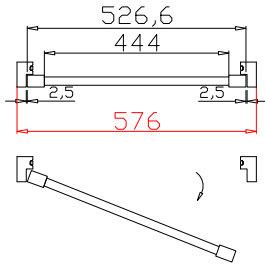

Configuration(窗扇结构): L,IN, 4Side, 41.3mm Butt, Deep Plain L Frame 60mm

Tilt rod type(拉杆类型): Easy tilt rod(齿条拉杆)

Louvre Quantity(叶片数量): 19

Louvre Size(叶片尺寸): 481.3mm

Rail Size(上下板尺寸): 533mm

Order No(订单号):JPK Wheatley

Item(序号): 1

Room(房间号): Bay Far Left

Louvre Size(叶片类型): 76mm

Deep Plain L Frame 60mm

L

6

13

**NOTES:**

Louvre Quantity(叶片数量): 19

Louvre Size(叶片尺寸): 442.3mm

Rail Size(上下板尺寸): 494mm

Order No(订单号):JPK Wheatley

Item(序号): 2

Room(房间号): Bay Left

Louvre Size(叶片类型): 76mm

Deep Plain L Frame 60mm

Louvre Size(叶片尺寸): 445.3mm

Rail Size(上下板尺寸): 497mm

Order No(订单号):JPK Wheatley

Item(序号): 4

Room(房间号):Bay Right

Louvre Size(叶片类型): 76mm

Deep Plain L Frame 60mm

R