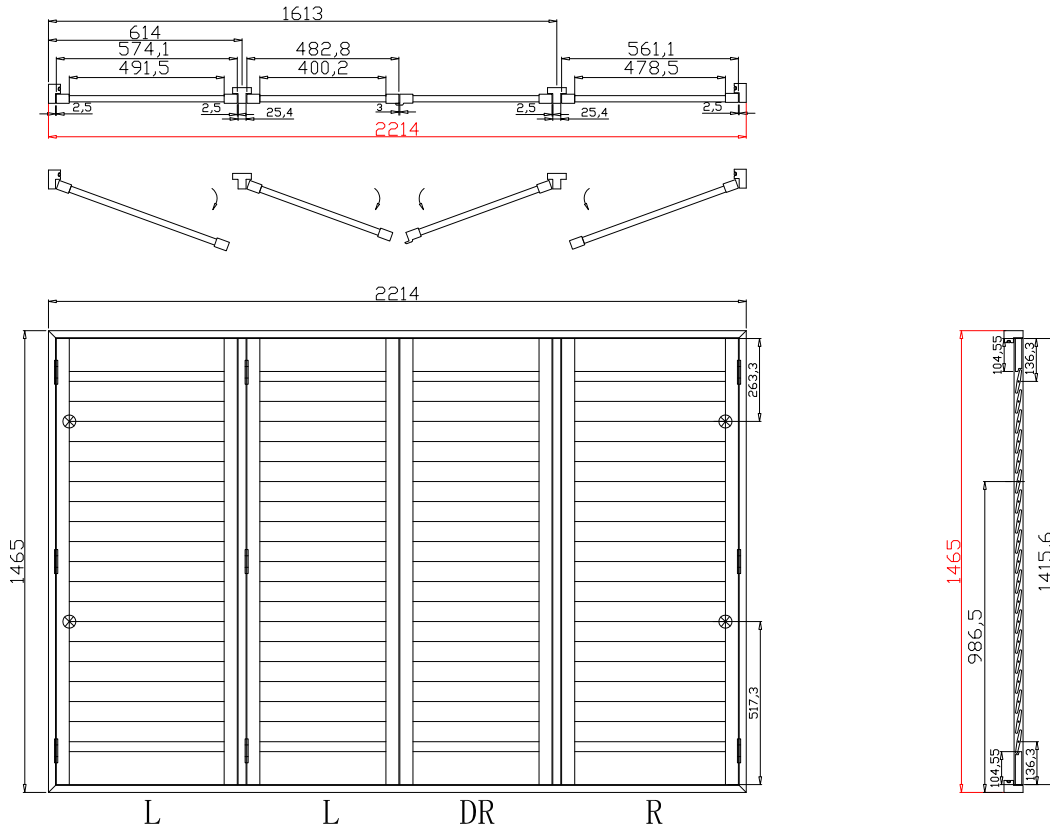

6

13

NOTES:

Shutter Color: Timeless White(覆盖色)

Hinges Color: White(白色)

Qty(数量): 1

Material(材质): Balmoral Pine Wood(松木)

Configuration(窗扇结构): LTL-DRTR,IN, 4Side, 41.3mm Astrigal, Deep Plain L Frame 60mm

Tilt rod type(拉杆类型): Easy tilt rod(齿条拉杆)

Louvre Quantity(叶片数量): 19,38,19

Louvre Size(叶片尺寸): 489.8mm,398.5mm,476.8mm

Rail Size(上下板尺寸): 541.5mm,450.2mm,528.5mm

Order No(订单号):JPK Wheatley

Item(序号): 6

Room(房间号):Front Bed

Louvre Size(叶片类型): 89mm