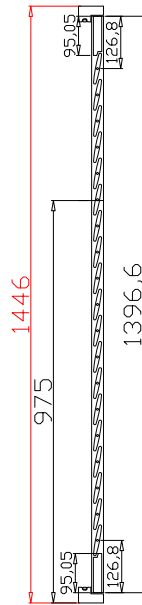

Item(序号): 1

Room(房间号): Bay Far Left

Louvre Size(叶片类型): 76mm

Deep Plain L Frame 60mm

L

6

13

**NOTES:**

Louvre Quantity(叶片数量): 19

Louvre Size(叶片尺寸): 442.3mm

Rail Size(上下板尺寸): 494mm

Order No(订单号):JPK Wheatley

Item(序号): 2

Room(房间号): Bay Left

Louvre Size(叶片类型): 76mm

Deep Plain L Frame 60mm

Configuration(窗扇结构): R, IN, 4Side, 41.3mm Butt, Deep Plain L Frame 60mm

Tilt rod type(拉杆类型): Easy tilt rod(齿条拉杆)

Louvre Quantity(叶片数量): 19

Louvre Size(叶片尺寸): 416.3mm

Rail Size(上下板尺寸): 468mm

Order No(订单号): JPK Wheatley

Louvre Size(叶片尺寸): 445.3mm

Rail Size(上下板尺寸): 497mm

Order No(订单号):JPK Wheatley

Item(序号): 4

Room(房间号):Bay Right

Louvre Size(叶片类型): 76mm

Deep Plain L Frame 60mm

R