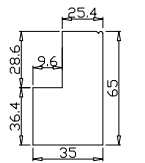

Louvre Quantity (叶片数量) : 39

Louvre Size (叶片尺寸): 464.9mm

Rail Size(上下板尺寸): 491.6mm

窗扇左压右，左扇先打开

Order No(订单号):JPK Burrows

Item(序号): 1

Room(房间号):Bathroom

Louvre Size(叶片类型): 64mm

Medium L Frame

Light Bar:65*11*875(mm)*2
Linen White(覆盖色)