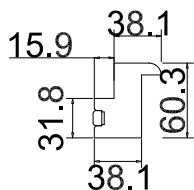

Tilt rod type(拉杆类型): Easy tilt System

Louvre Quantity(叶片数量): 38

Louvre Size(叶片尺寸): 411.0mm

Rail Size(上下板尺寸): 462.5mm

Order No(订单号): REG 14935 Leisegang

Item(序号): 1

Room(房间号): STUDY

Louvre Size(叶片类型): 63mm

Configuration (窗扇结构): L-DR, in, 4side, Astrigal Stile 41.3mm, Deep BullNose Z Frame 38mm

Tilt rod type (拉杆类型): Easy tilt System

Louvre Quantity (叶片数量): 38

Louvre Size (叶片尺寸): 407.0mm

Rail Size (上下板尺寸): 458.5mm