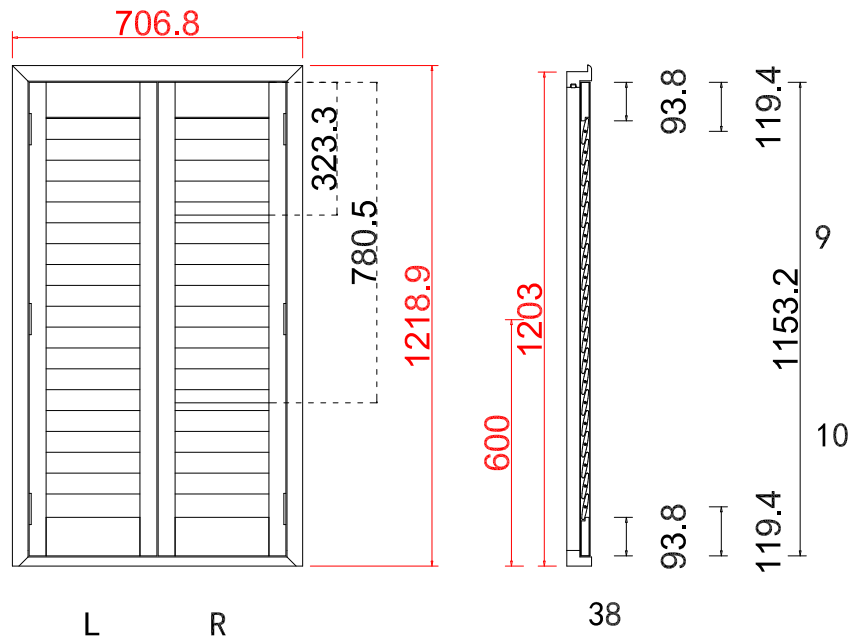

Tilt rod type(拉杆类型): Easy tilt System

Louvre Quantity(叶片数量): 38

Louvre Size(叶片尺寸): 411.0mm

Rail Size(上下板尺寸): 462.5mm

Order No(订单号): REG 14935 Leisegang

Item(序号): 1

Room(房间号): STUDY

Louvre Size(叶片类型): 63mm

Configuration (窗扇结构): L-DR, in, 4side, Astrigal Stile 41.3mm, Deep BullNose Z Frame 38mm

Tilt rod type (拉杆类型): Easy tilt System

Louvre Quantity (叶片数量): 38

Louvre Size (叶片尺寸): 407.0mm

Rail Size (上下板尺寸): 458.5mm

Order No (订单号): REG 14935 Leisegang

Item (序号): 2

Room (房间号): BEDROOM

Louvre Size (叶片类型): 63mm

Deep BullNose Z Frame 38mm

Z Sill Plate

NOTES:

Shutter Color: 001 Super White

Louvre Size(叶片尺寸): 227mm

Rail Size(上下板尺寸): 278.5mm

Order No(订单号): REG 14935 Leisegang

Item(序号): 3

Room(房间号): BEDROOM

Louvre Size(叶片类型): 63mm