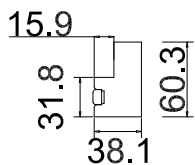

Z Sill Plate

NOTES:

Shutter Color: 001 Super White

Hinges Color: White

Qty (数量): 1

Material (材质): Balmoral Pine Wood (松木)

Configuration (窗扇结构): L-DR, in, 4side, Astrigal Stile 41.3mm, Deep BullNose Z Frame 38mm

Tilt rod type (拉杆类型): Easy tilt System

Louvre Quantity (叶片数量): 38

Louvre Size (叶片尺寸): 407.0mm

Rail Size (上下板尺寸): 458.5mm

Order No (订单号): REG 14935 Leisegang

Item (序号): 2

Room (房间号): BEDROOM

Louvre Size (叶片类型): 63mm