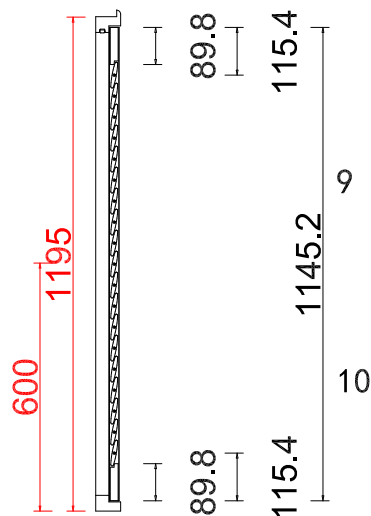

Deep BullNose Z Frame 38mm

Z Sill Plate

NOTES:

Shutter Color: 001 Super White

Hinges Color: White

Qty(数量): 1

Material(材质): Balmoral Pine Wood (松木)

Configuration(窗扇结构): L-DR, in, 4side, Astrigal Stile 41.3mm, Deep BullNose Z Frame 38mm

Tilt rod type(拉杆类型): Easy tilt System

Louvre Quantity(叶片数量): 38

Louvre Size(叶片尺寸): 411.0mm

Rail Size(上下板尺寸): 462.5mm

Order No(订单号): REG 14935 Leisegang

Item(序号): 1

Room(房间号): STUDY

Louvre Size(叶片类型): 63mm

Configuration (窗扇结构): L-DR, in, 4side, Astrigal Stile 41.3mm, Deep BullNose Z Frame 38mm

Tilt rod type (拉杆类型): Easy tilt System

Louvre Quantity (叶片数量): 38

Louvre Size (叶片尺寸): 407.0mm

Rail Size (上下板尺寸): 458.5mm

Louvre Size(叶片尺寸): 227mm

Rail Size(上下板尺寸): 278.5mm

Order No(订单号): REG 14935 Leisegang

Item(序号): 3

Room(房间号): BEDROOM

Louvre Size(叶片类型): 63mm