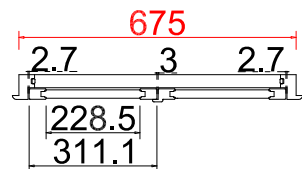

Tilt rod type(拉杆类型): Easy tilt System

Louvre Quantity(叶片数量): 38

Louvre Size(叶片尺寸): 411.0mm

Rail Size(上下板尺寸): 462.5mm

Order No(订单号): REG 14935 Leisegang

Item(序号): 1

Room(房间号): STUDY

Louvre Size(叶片类型): 63mm

Configuration (窗扇结构): L-DR, in, 4side, Astrigal Stile 41.3mm, Deep BullNose Z Frame 38mm

Tilt rod type (拉杆类型): Easy tilt System

Louvre Quantity (叶片数量): 38

Louvre Size (叶片尺寸): 407.0mm

Rail Size (上下板尺寸): 458.5mm

Order No (订单号): REG 14935 Leisegang

Item (序号): 2

Room (房间号): BEDROOM

Louvre Size (叶片类型): 63mm

Deep BullNose Z Frame 38mm

Z Sill Plate

NOTES:

Shutter Color: 001 Super White

Louvre Size(叶片尺寸): 227mm

Rail Size(上下板尺寸): 278.5mm

Order No(订单号): REG 14935 Leisegang

Item(序号): 3

Room(房间号): BEDROOM

Louvre Size(叶片类型): 63mm