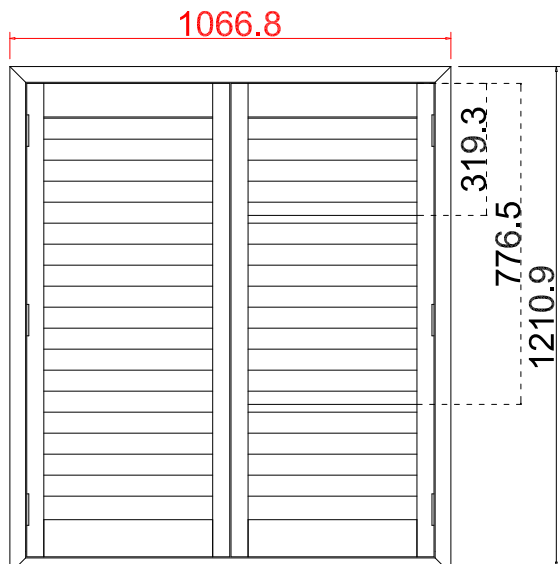

Tilt rod type(拉杆类型): Easy tilt System

Louvre Quantity(叶片数量): 38

Louvre Size(叶片尺寸): 411.0mm

Rail Size(上下板尺寸): 462.5mm

Order No(订单号): REG 14935 Leisegang

Item(序号): 1

Room(房间号): STUDY

Louvre Size(叶片类型): 63mm

Configuration (窗扇结构): L-DR, in, 4side, Astrigal Stile 41.3mm, Deep BullNose Z Frame 38mm

Tilt rod type (拉杆类型): Easy tilt System

Louvre Quantity (叶片数量): 38

Louvre Size (叶片尺寸): 407.0mm

Rail Size (上下板尺寸): 458.5mm

Order No (订单号): REG 14935 Leisegang

Item (序号): 2

Room (房间号): BEDROOM

Louvre Size (叶片类型): 63mm

Deep BullNose Z Frame 38mm

Z Sill Plate

NOTES:

Shutter Color: 001 Super White

Louvre Size(叶片尺寸): 227mm

Rail Size(上下板尺寸): 278.5mm

Order No(订单号): REG 14935 Leisegang

Item(序号): 3

Room(房间号): BEDROOM

Louvre Size(叶片类型): 63mm