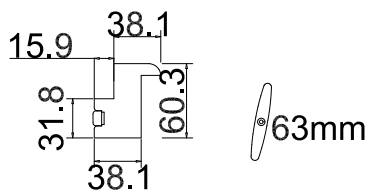

Tilt rod type(拉杆类型): Easy tilt System

Louvre Quantity(叶片数量): 38

Louvre Size(叶片尺寸): 411.0mm

Rail Size(上下板尺寸): 462.5mm

Order No(订单号): REG 14935 Leisegang

Item(序号): 1

Room(房间号): STUDY

Louvre Size(叶片类型): 63mm

Configuration (窗扇结构): L-DR, in, 4side, Astrigal Stile 41.3mm, Deep BullNose Z Frame 38mm

Tilt rod type (拉杆类型): Easy tilt System

Louvre Quantity (叶片数量): 38

Louvre Size (叶片尺寸): 407.0mm

Rail Size (上下板尺寸): 458.5mm

Order No (订单号): REG 14935 Leisegang

Item (序号): 2

Room (房间号): BEDROOM

Louvre Size (叶片类型): 63mm

Deep BullNose Z Frame 38mm

Z Sill Plate

NOTES:

Shutter Color: 001 Super White

Louvre Size(叶片尺寸): 227mm

Rail Size(上下板尺寸): 278.5mm

Order No(订单号): REG 14935 Leisegang

Item(序号): 3

Room(房间号): BEDROOM

Louvre Size(叶片类型): 63mm