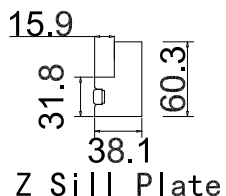

Deep BullNose Z Frame 38mm

Z Sill Plate

NOTES:

Shutter Color: 001 Super White

Hinges Color: White

Qty(数量): 1

Material(材质): Balmoral Pine Wood (松木)

Configuration(窗扇结构): L-DR, in, 4side, Astrigal Stile 41.3mm, Deep BullNose Z Frame 38mm

Tilt rod type(拉杆类型): Easy tilt System

Louvre Quantity(叶片数量): 38

Louvre Size(叶片尺寸): 411.0mm

Rail Size(上下板尺寸): 462.5mm

Order No(订单号): REG 14935 Leisegang

Item(序号): 1

Room(房间号): STUDY

Louvre Size(叶片类型): 63mm

Configuration (窗扇结构): L-DR, in, 4side, Astrigal Stile 41.3mm, Deep BullNose Z Frame 38mm

Tilt rod type (拉杆类型): Easy tilt System

Louvre Quantity (叶片数量): 38

Louvre Size (叶片尺寸): 407.0mm

Rail Size (上下板尺寸): 458.5mm

Louvre Size(叶片尺寸): 227mm

Rail Size(上下板尺寸): 278.5mm

Order No(订单号): REG 14935 Leisegang

Item(序号): 3

Room(房间号): BEDROOM

Louvre Size(叶片类型): 63mm