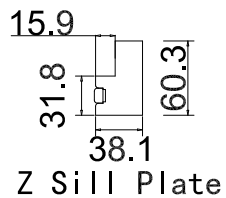

Configuration (窗扇结构): L-DR, in, 4side, Astrigal Stile 41.3mm, Deep BullNose Z Frame 38mm

Tilt rod type (拉杆类型): Easy tilt System

Louvre Quantity (叶片数量): 38

Louvre Size (叶片尺寸): 407.0mm

Rail Size (上下板尺寸): 458.5mm

Order No (订单号): REG 14935 Leisegang

Item (序号): 2

Room (房间号): BEDROOM

Louvre Size (叶片类型): 63mm

Deep BullNose Z Frame 38mm

Z Sill Plate

NOTES:

Shutter Color: 001 Super White

Hinges Color: White

Qty(数量): 1

Material(材质): Balmoral Pine Wood (松木)

Configuration(窗扇结构): L-DR, in, 4side, Astrigal Stile 41.3mm, Deep BullNose Z Frame 38mm

Tilt rod type(拉杆类型): Easy tilt System

Louvre Quantity(叶片数量): 38

Louvre Size(叶片尺寸): 227mm

Rail Size(上下板尺寸): 278.5mm

Order No(订单号): REG 14935 Leisegang

Item(序号): 3

Room(房间号): BEDROOM

Louvre Size(叶片类型): 63mm