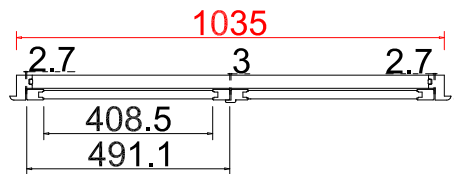

Tilt rod type(拉杆类型): Easy tilt System

Louvre Quantity(叶片数量): 38

Louvre Size(叶片尺寸): 411.0mm

Rail Size(上下板尺寸): 462.5mm

Order No(订单号): REG 14935 Leisegang

Item(序号): 1

Room(房间号): STUDY

Louvre Size(叶片类型): 63mm

Deep BullNose Z Frame 38mm

63mm

Z Sill Plate

NOTES:

Shutter Color: 001 Super White

Hinges Color: White

Qty (数量): 1

Material (材质): Balmoral Pine Wood (松木)

Configuration (窗扇结构): L-DR, in, 4side, Astrigal Stile 41.3mm, Deep BullNose Z Frame 38mm

Tilt rod type (拉杆类型): Easy tilt System

Louvre Quantity (叶片数量): 38

Louvre Size (叶片尺寸): 407.0mm

Rail Size (上下板尺寸): 458.5mm

Louvre Size(叶片尺寸): 227mm

Rail Size(上下板尺寸): 278.5mm

Order No(订单号): REG 14935 Leisegang

Item(序号): 3

Room(房间号): BEDROOM

Louvre Size(叶片类型): 63mm